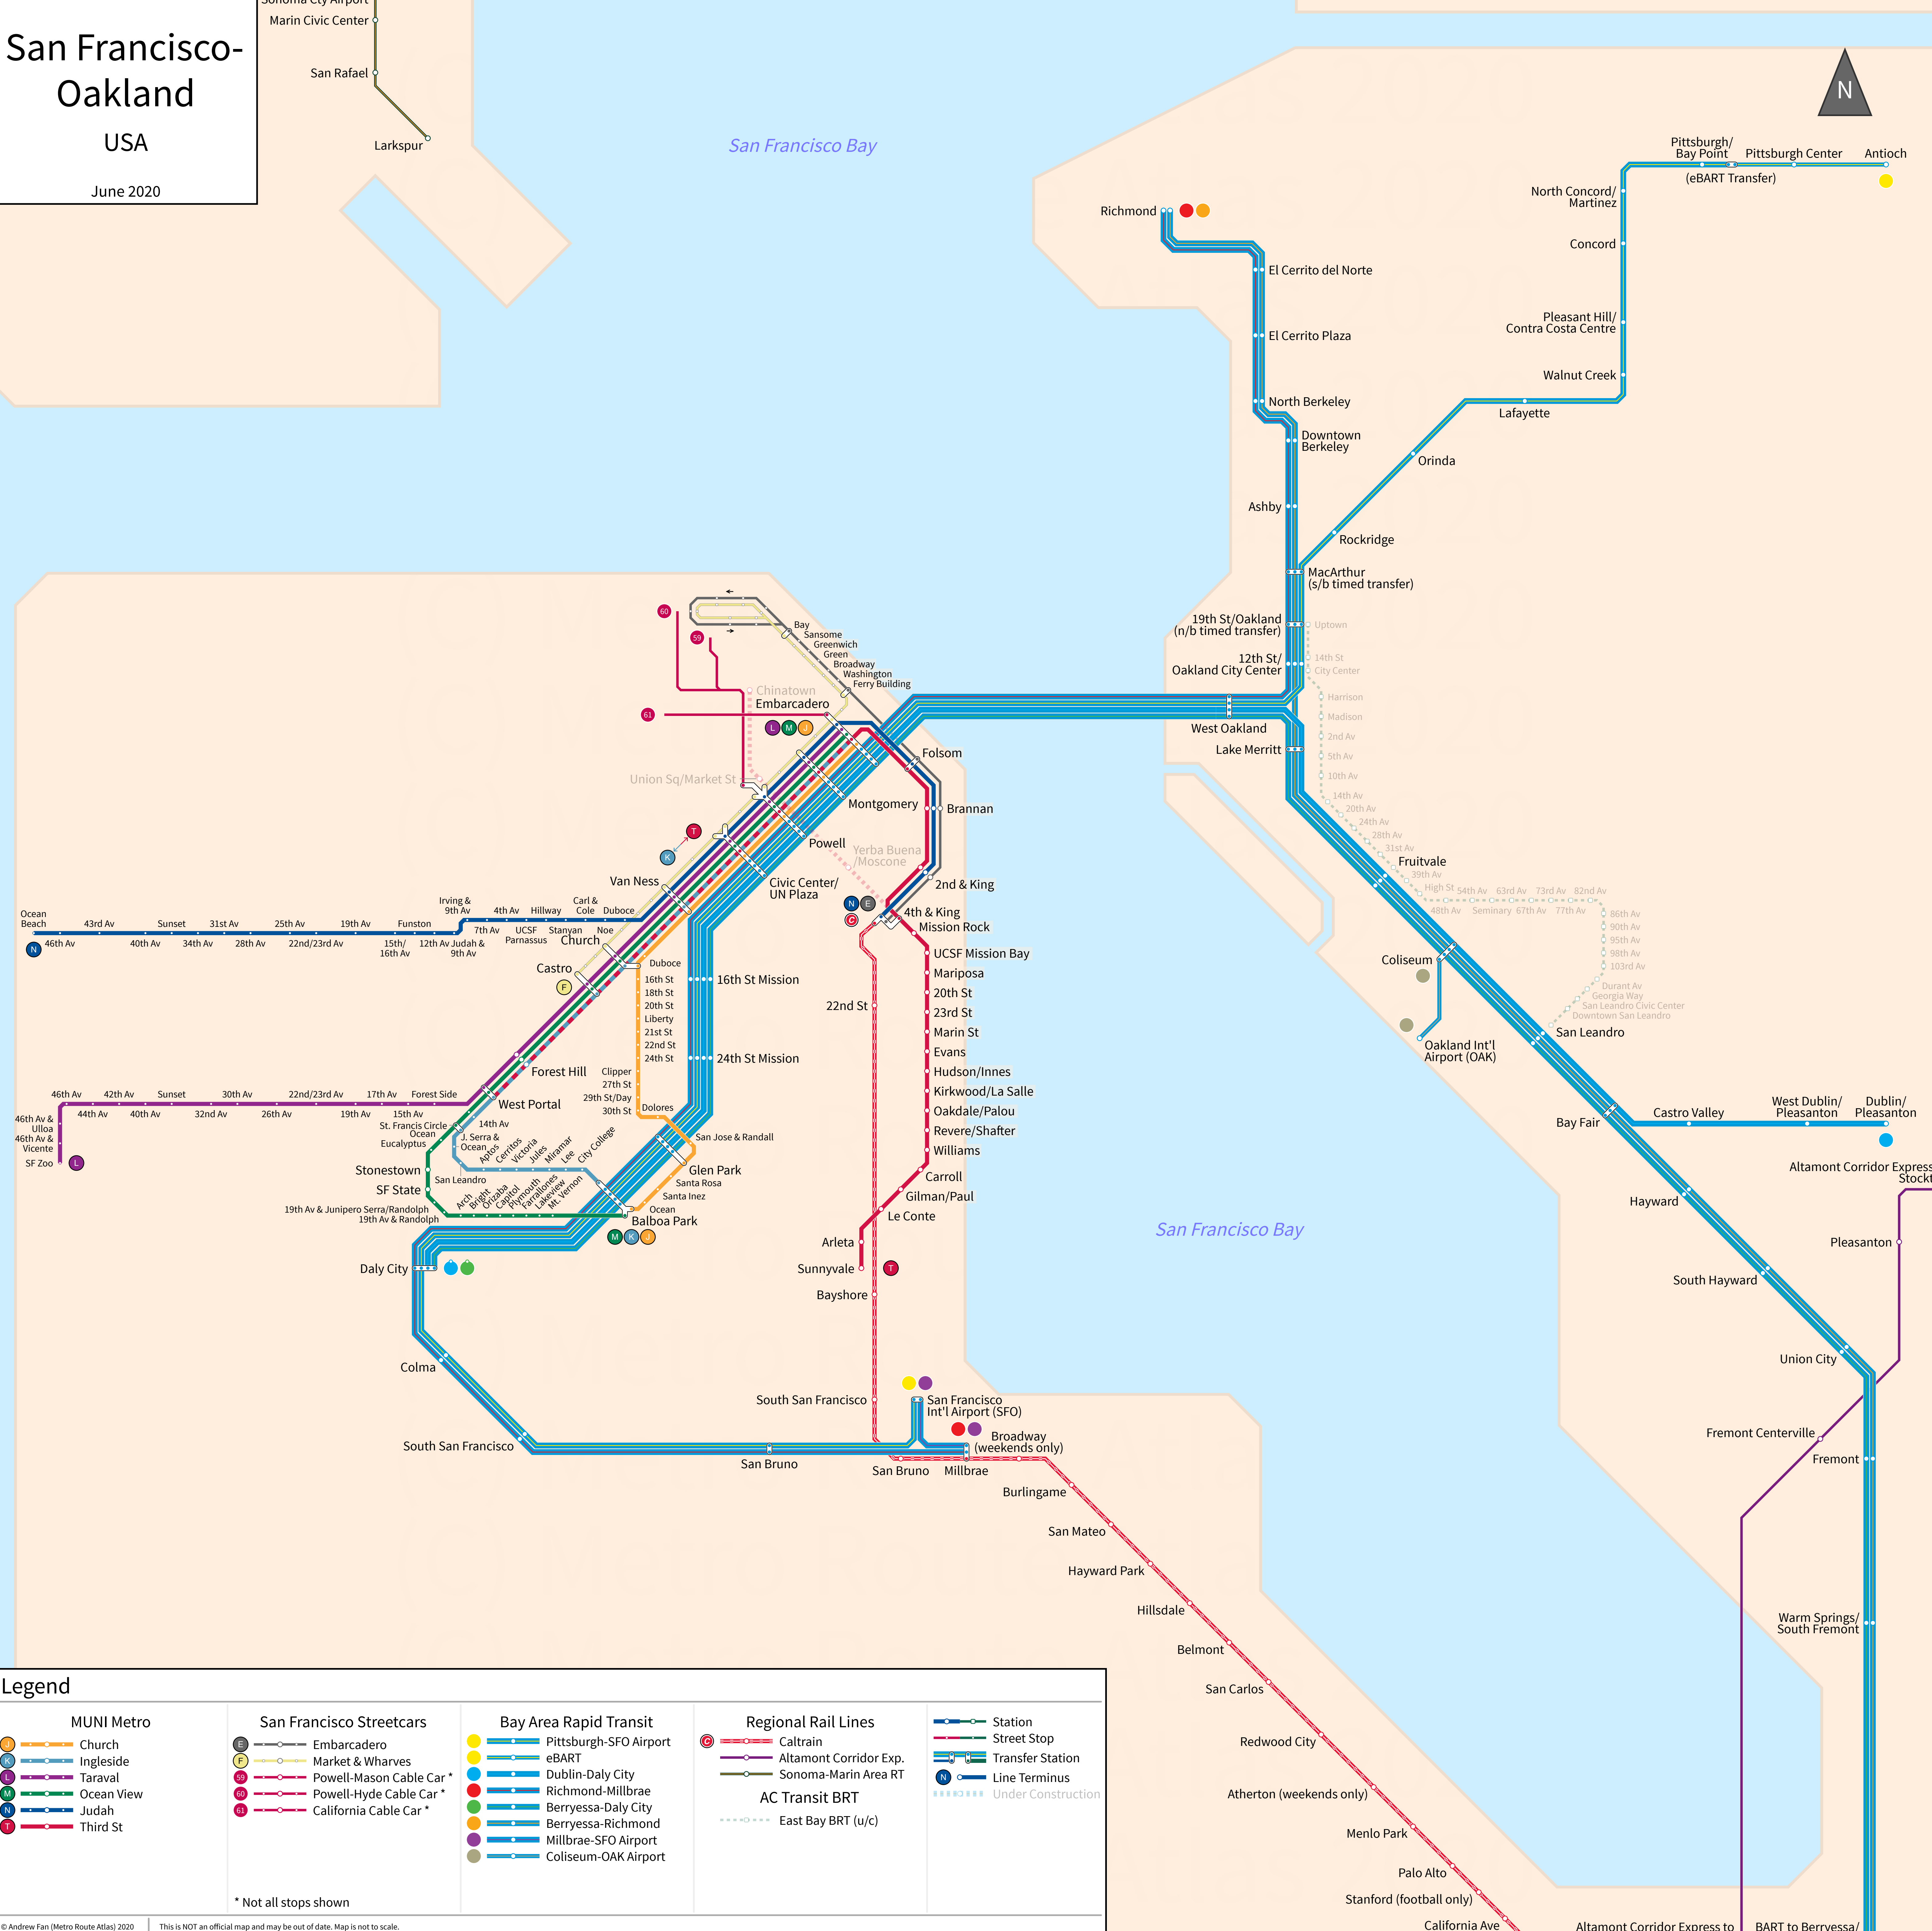

# San Francisco-Oakland

## USA

June 2020

### Legend

<b>MUNI Metro</b> Church Ingleside Taraval Ocean View Judah Third St	<b>San Francisco Streetcars</b> Embarcadero Market & Wharves Powell-Mason Cable Car * Powell-Hyde Cable Car * California Cable Car *	<b>Bay Area Rapid Transit</b> Pittsburgh-SFO Airport eBART Dublin-Daly City Richmond-Millbrae Berryessa-Daly City Berryessa-Richmond Millbrae-SFO Airport Coliseum-OAK Airport	<b>Regional Rail Lines</b> Caltrain Altamont Corridor Exp. Sonoma-Marina Area RT <b>AC Transit BRT</b> East Bay BRT (u/c)	Station Street Stop Transfer Station Line Terminus Under Construction
--	---	--	--	---

\* Not all stops shown

© Andrew Fan (Metro Route Atlas) 2020 | This is NOT an official map and may be out of date. Map is not to scale.

California Ave Caltrain to San José Diridon and Gilroy | Altamont Corridor Express to San José Diridon | BART to Berryessa/North San José