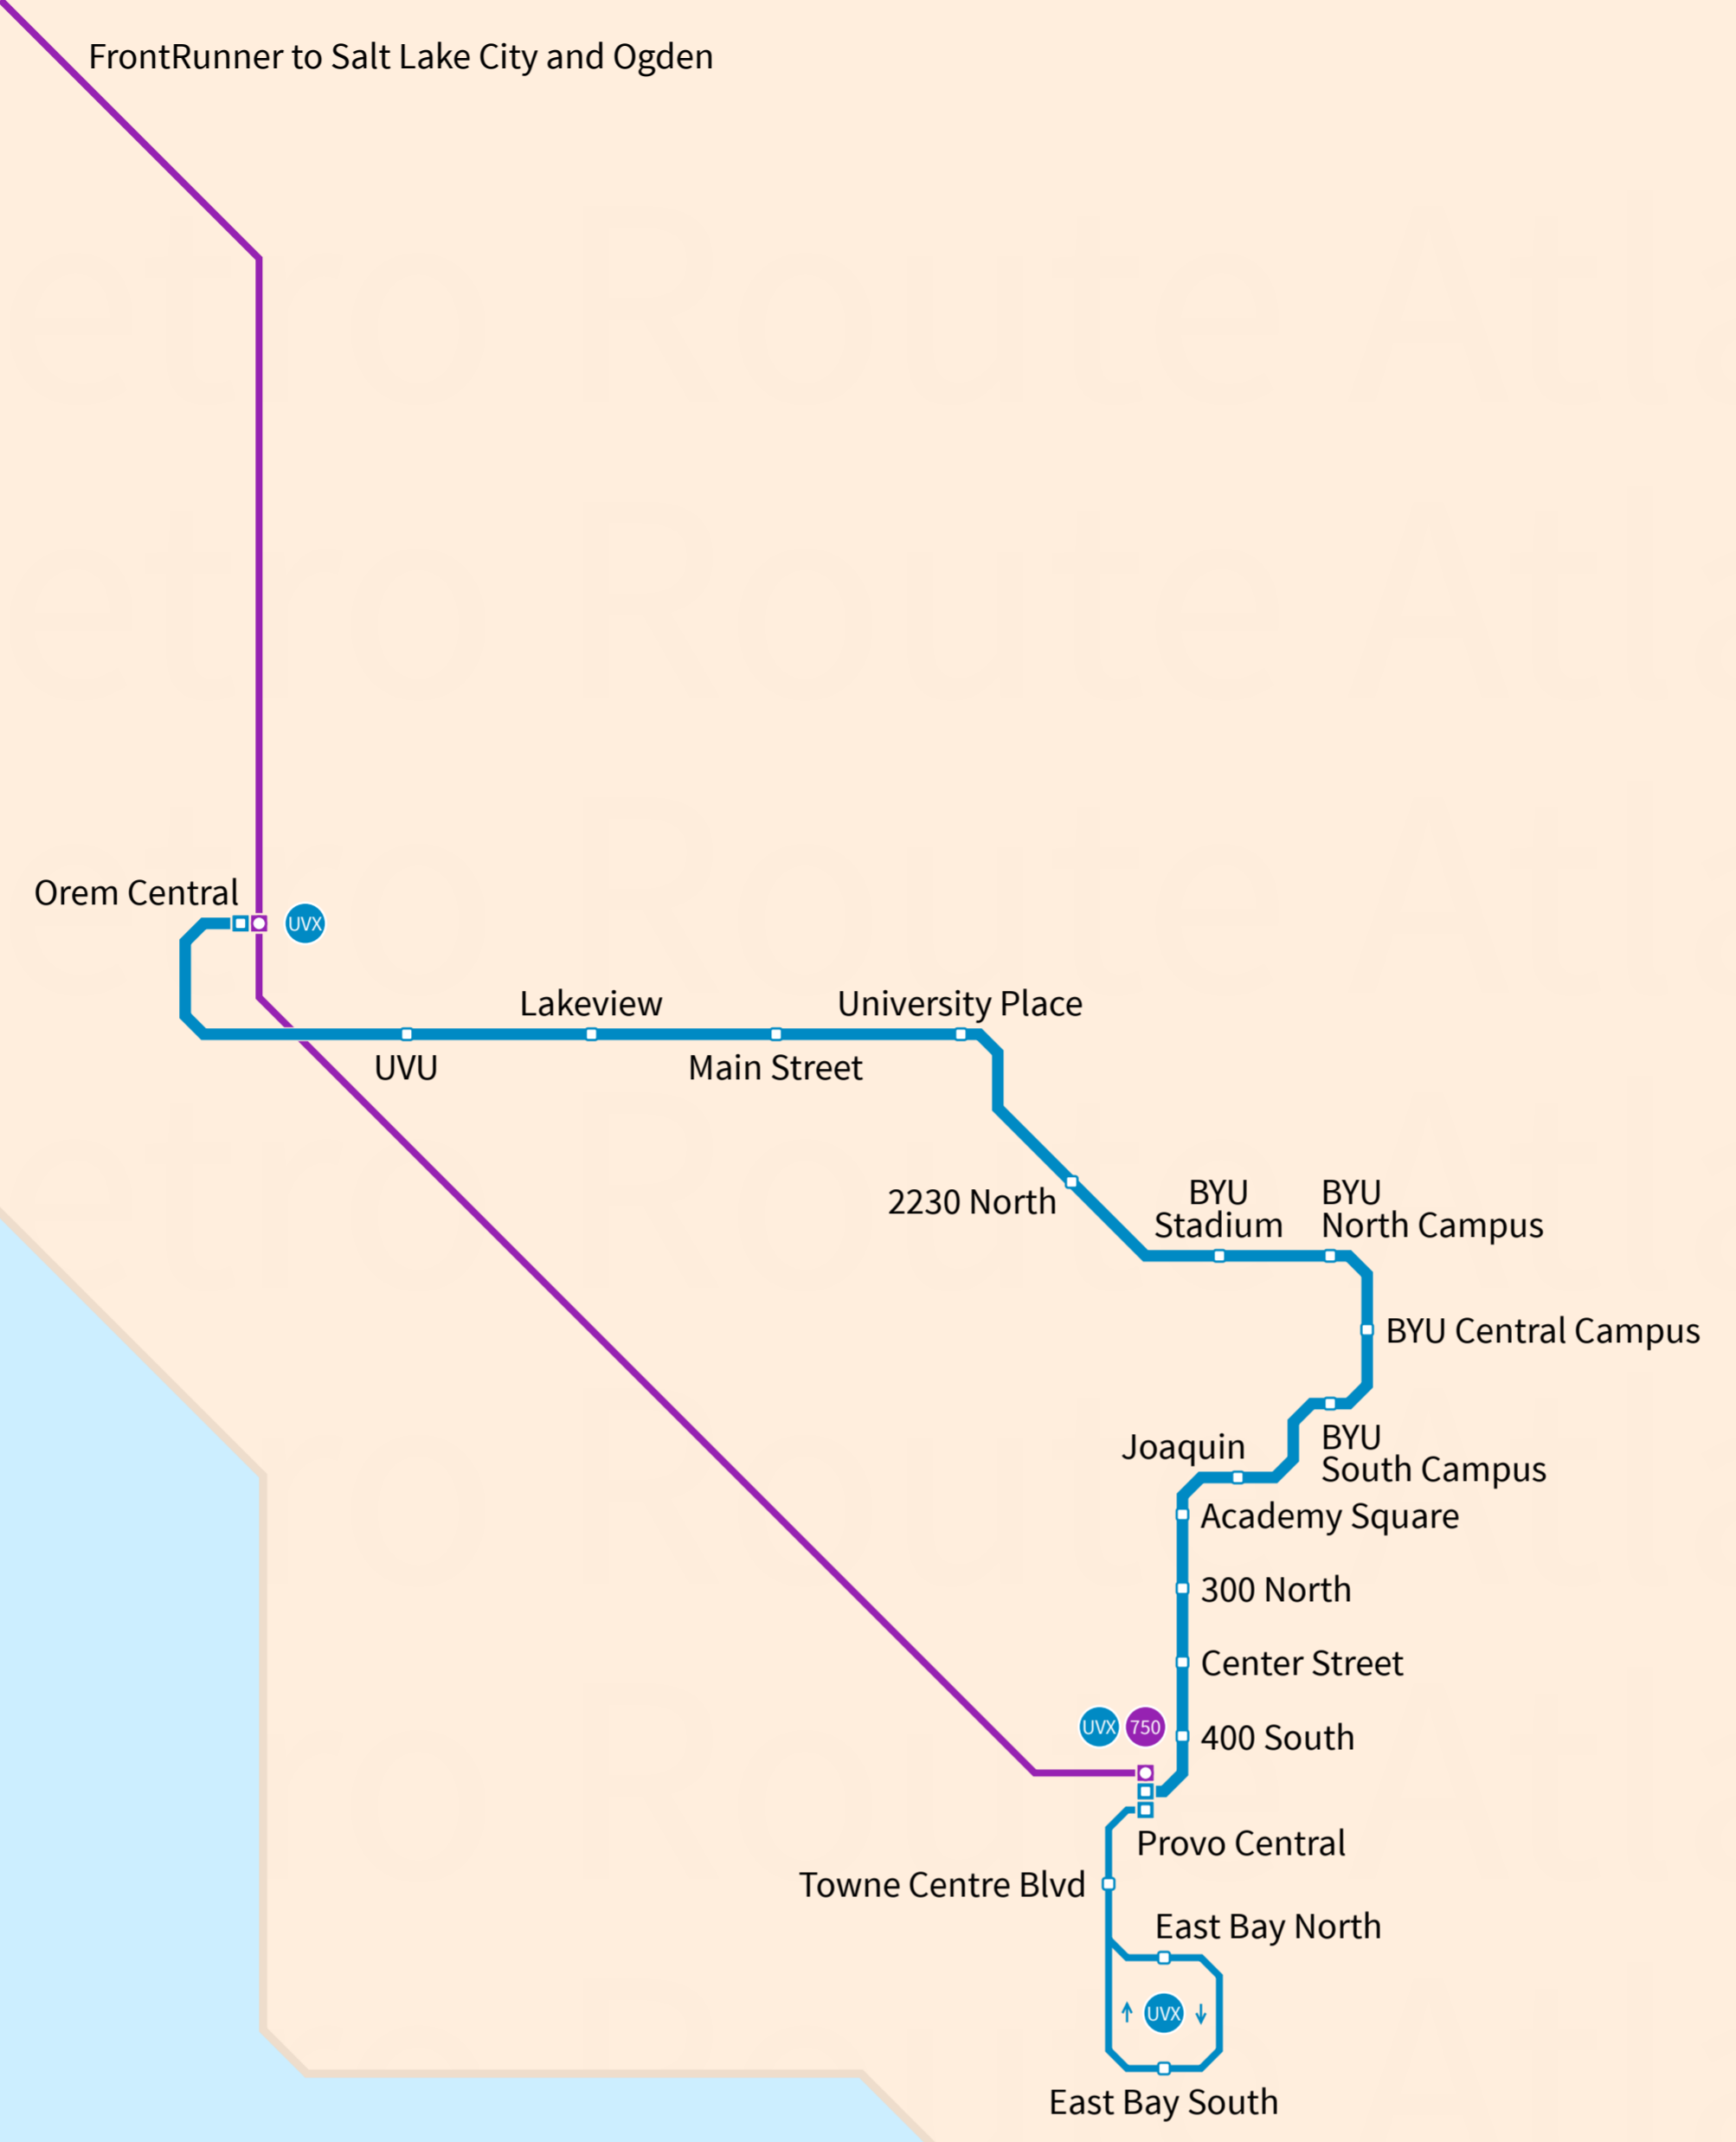

Provo-Orem  
USA  
2026-04-30

Utah Lake

### Legend

| Utah Transit Authority (UTA) |                    |
|------------------------------|--------------------|
| Utah Valley Express          | Station            |
| East Bay Loop                | Transfer Station   |
| FrontRunner                  | Line Terminus      |
|                              | Under Construction |
|                              | One direction only |

© Andrew Fan (Metro Route Atlas) 2026 | This is NOT an official map and may be out of date. Map is not to scale.