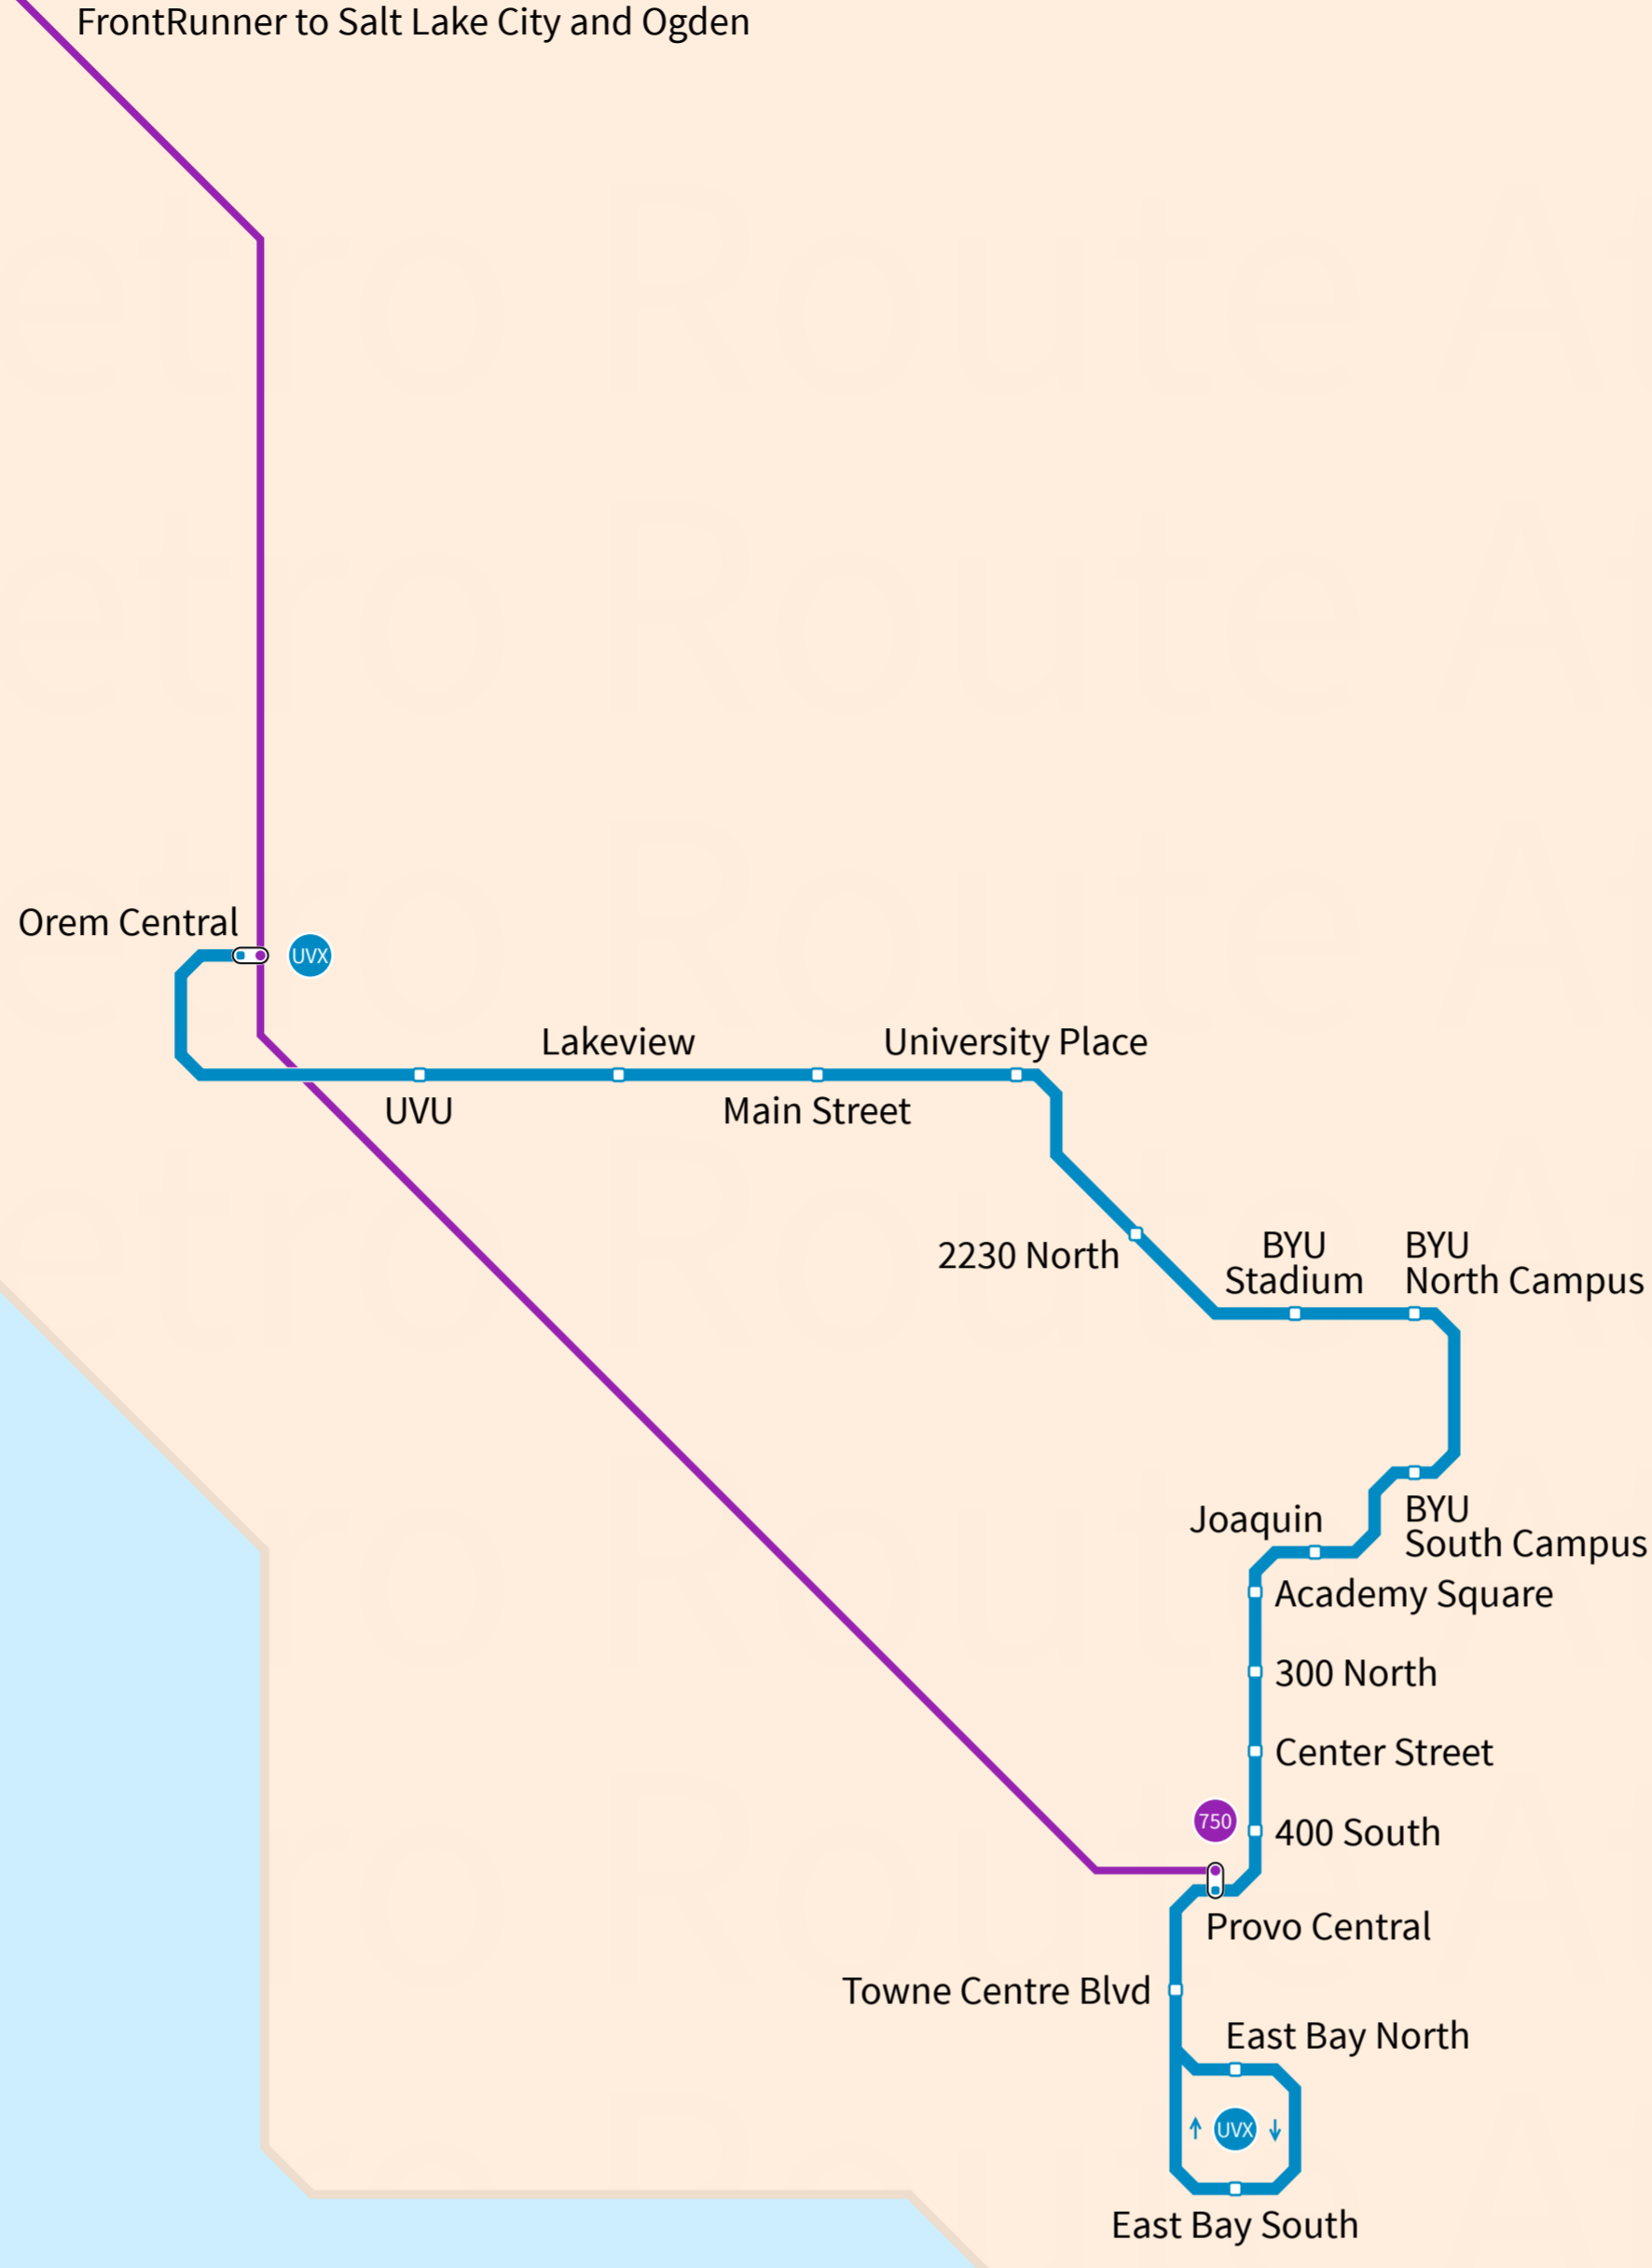

# Provo-Orem

USA

Sept 2020

*Utah Lake*

### Legend

Utah Transit Authority (UTA)	
Utah Valley Express	Station
FrontRunner	Street Stop
	Transfer Station
	Line Terminus
	Under Construction

© Andrew Fan (Metro Route Atlas) 2020 | This is NOT an official map and may be out of date. Map is not to scale.