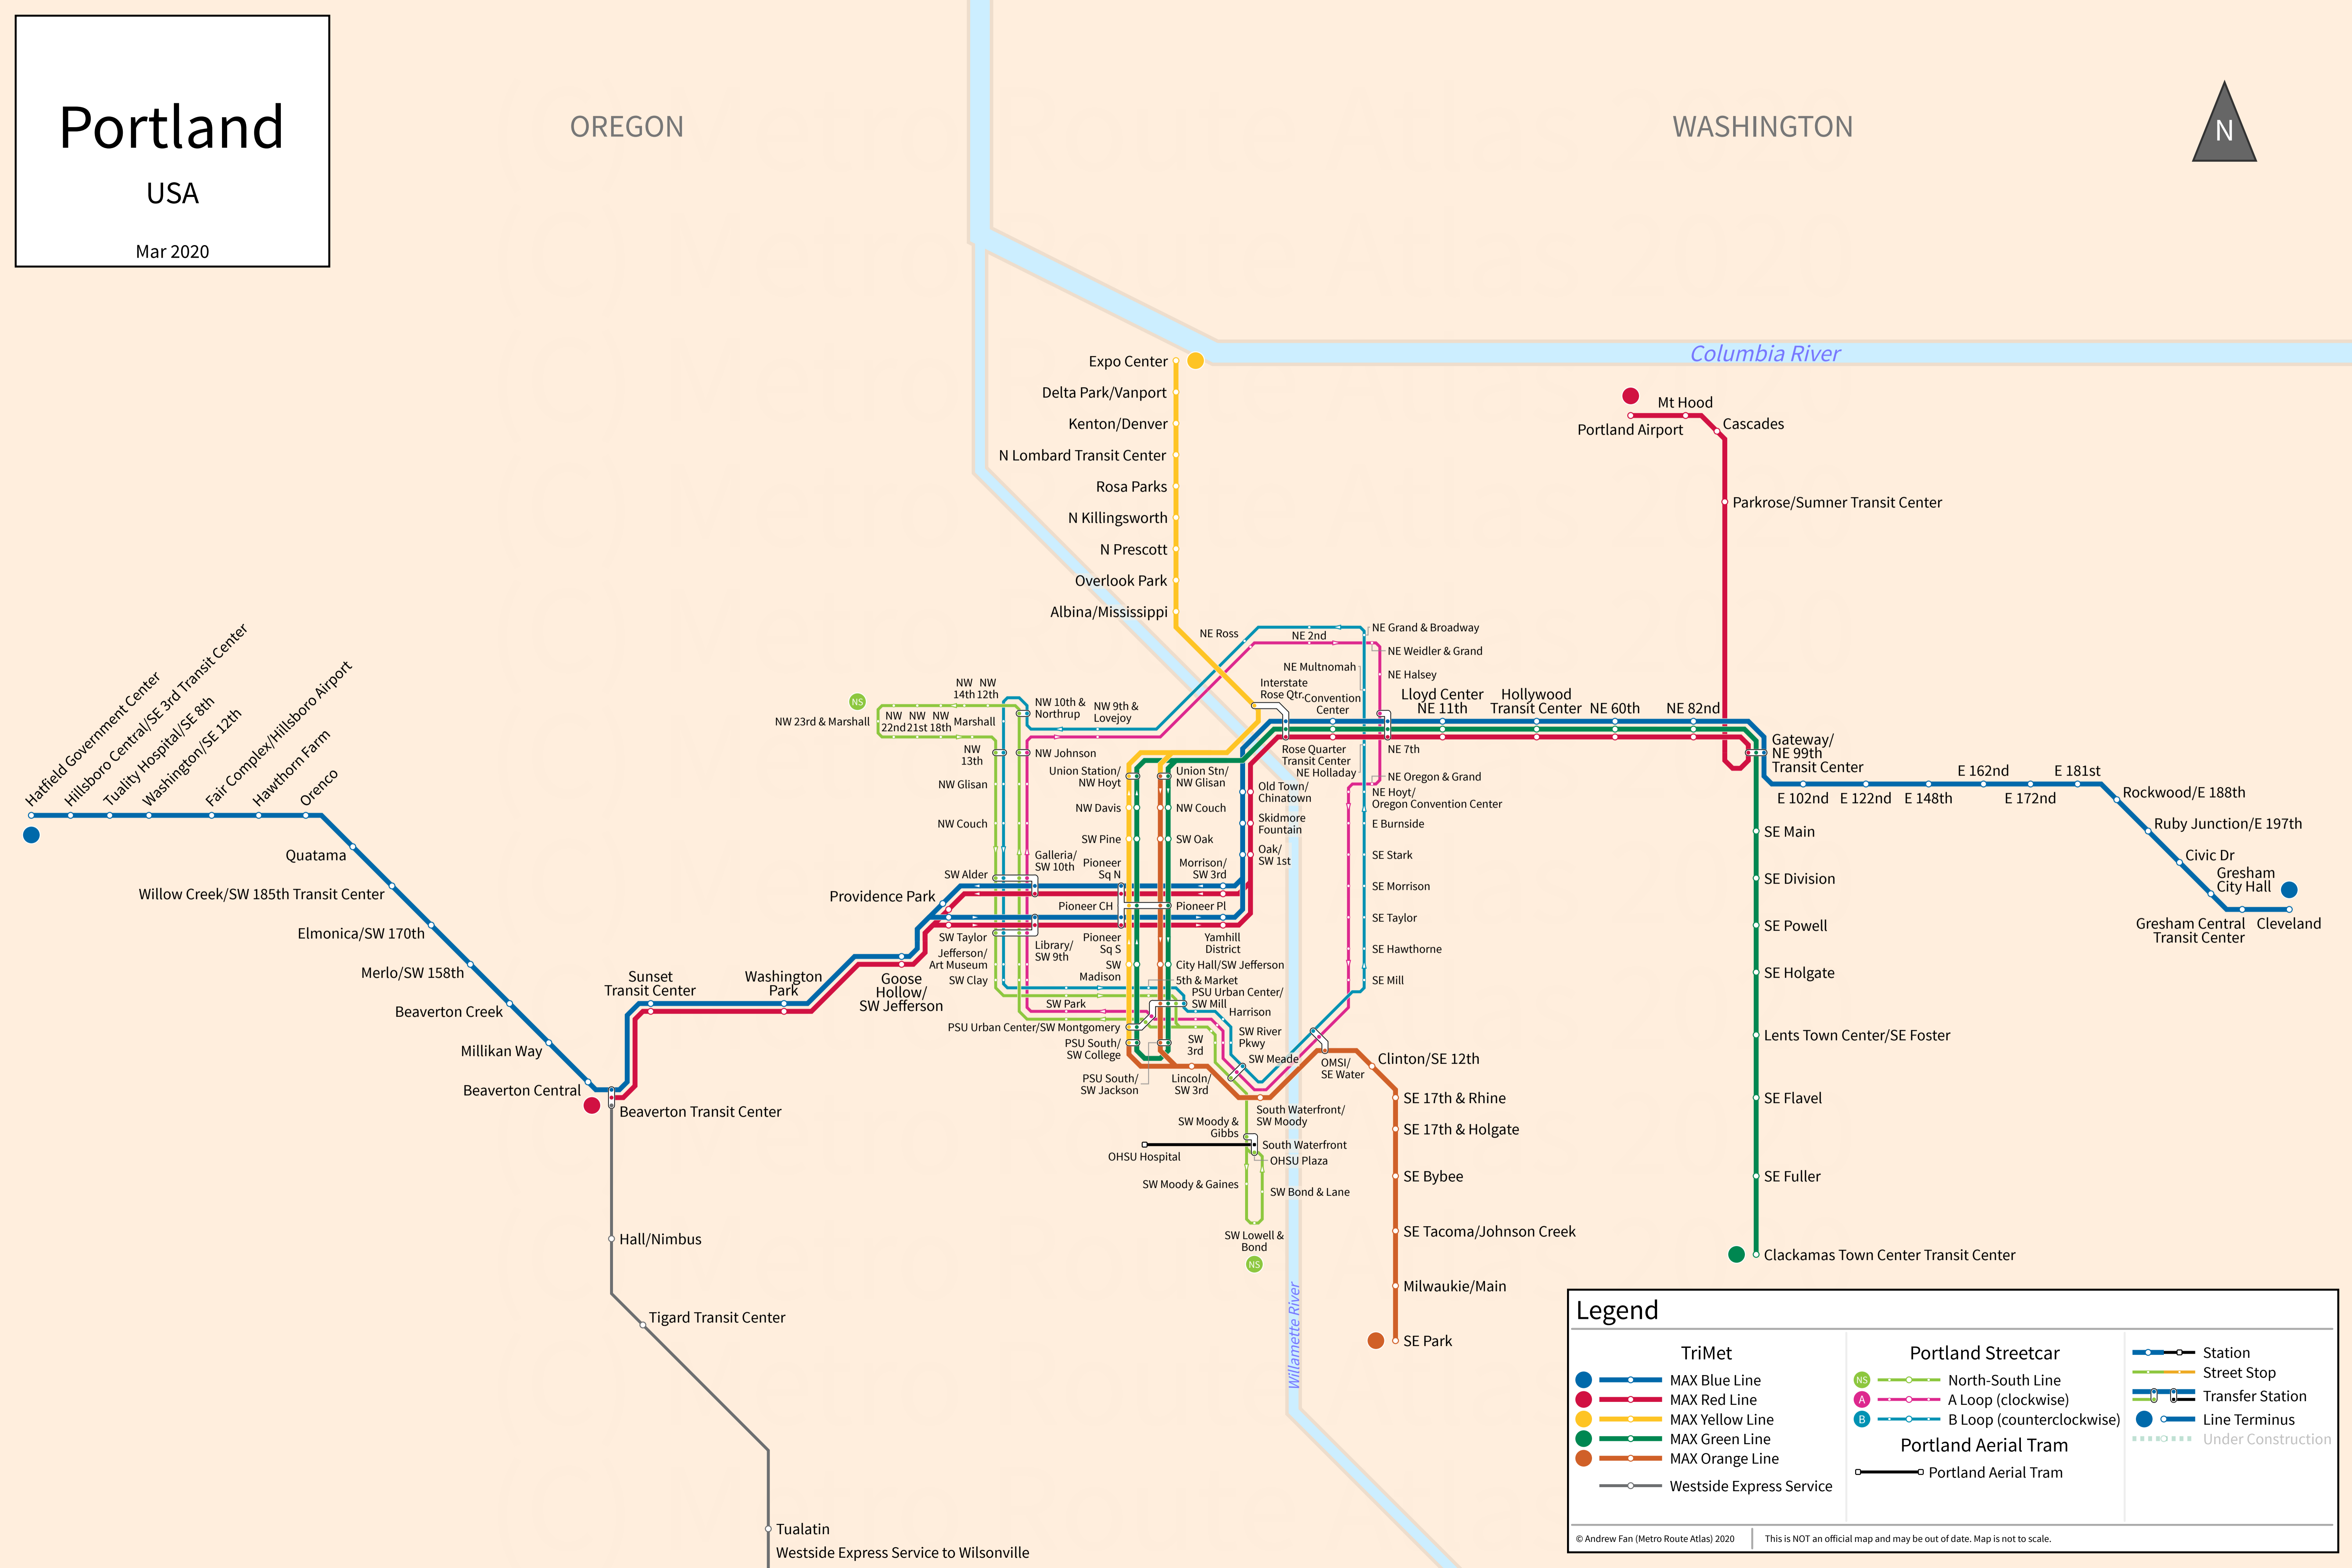

Portland

USA

Mar 2020

OREGON

WASHINGTON

Legend

TriMet <ul style="list-style-type: none">MAX Blue LineMAX Red LineMAX Yellow LineMAX Green LineMAX Orange LineWestside Express Service	Portland Streetcar <ul style="list-style-type: none">North-South LineA Loop (clockwise)B Loop (counterclockwise)	Portland Aerial Tram <ul style="list-style-type: none">Portland Aerial Tram
<ul style="list-style-type: none">StationStreet StopTransfer StationLine TerminusUnder Construction		

© Andrew Fan (Metro Route Atlas) 2020 | This is NOT an official map and may be out of date. Map is not to scale.