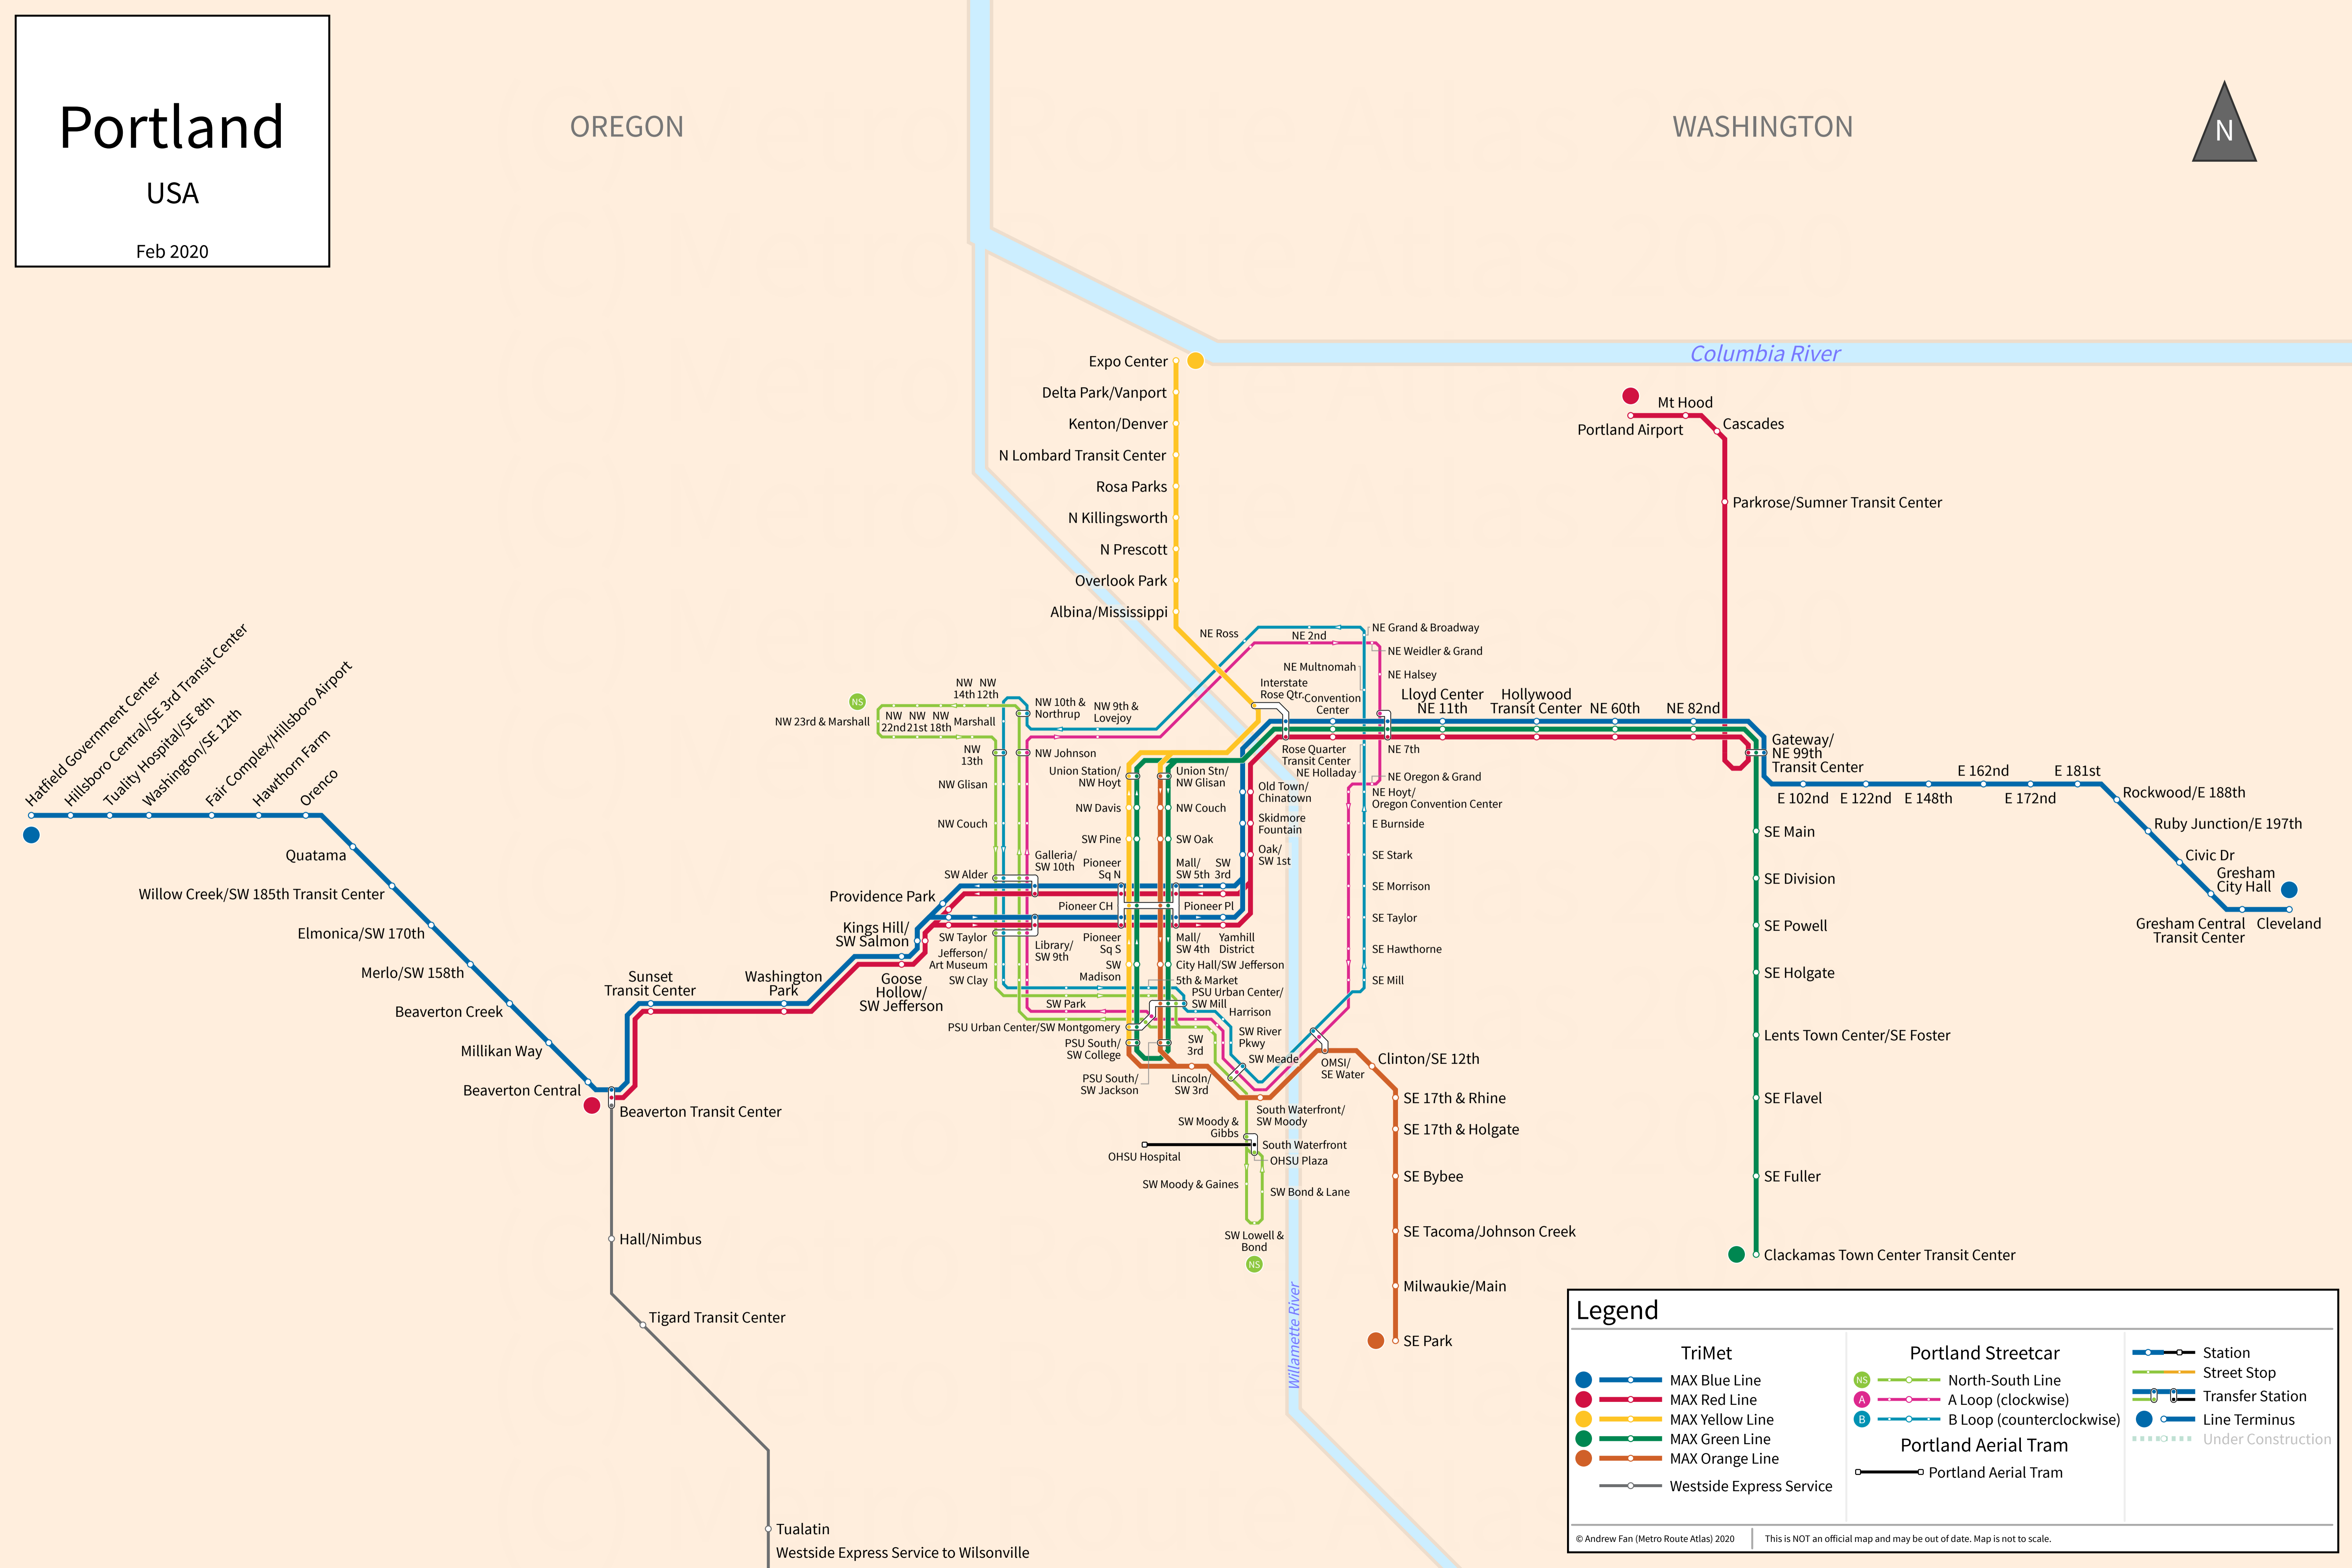

# Portland

USA

Feb 2020

OREGON

WASHINGTON

### Legend

<b>TriMet</b> <ul style="list-style-type: none"><li>MAX Blue Line</li><li>MAX Red Line</li><li>MAX Yellow Line</li><li>MAX Green Line</li><li>MAX Orange Line</li><li>Westside Express Service</li></ul>	<b>Portland Streetcar</b> <ul style="list-style-type: none"><li>North-South Line</li><li>A Loop (clockwise)</li><li>B Loop (counterclockwise)</li></ul>	<b>Portland Aerial Tram</b> <ul style="list-style-type: none"><li>Station</li><li>Street Stop</li><li>Transfer Station</li><li>Line Terminus</li><li>Under Construction</li><li>Portland Aerial Tram</li></ul>
--	---	--

© Andrew Fan (Metro Route Atlas) 2020 | This is NOT an official map and may be out of date. Map is not to scale.