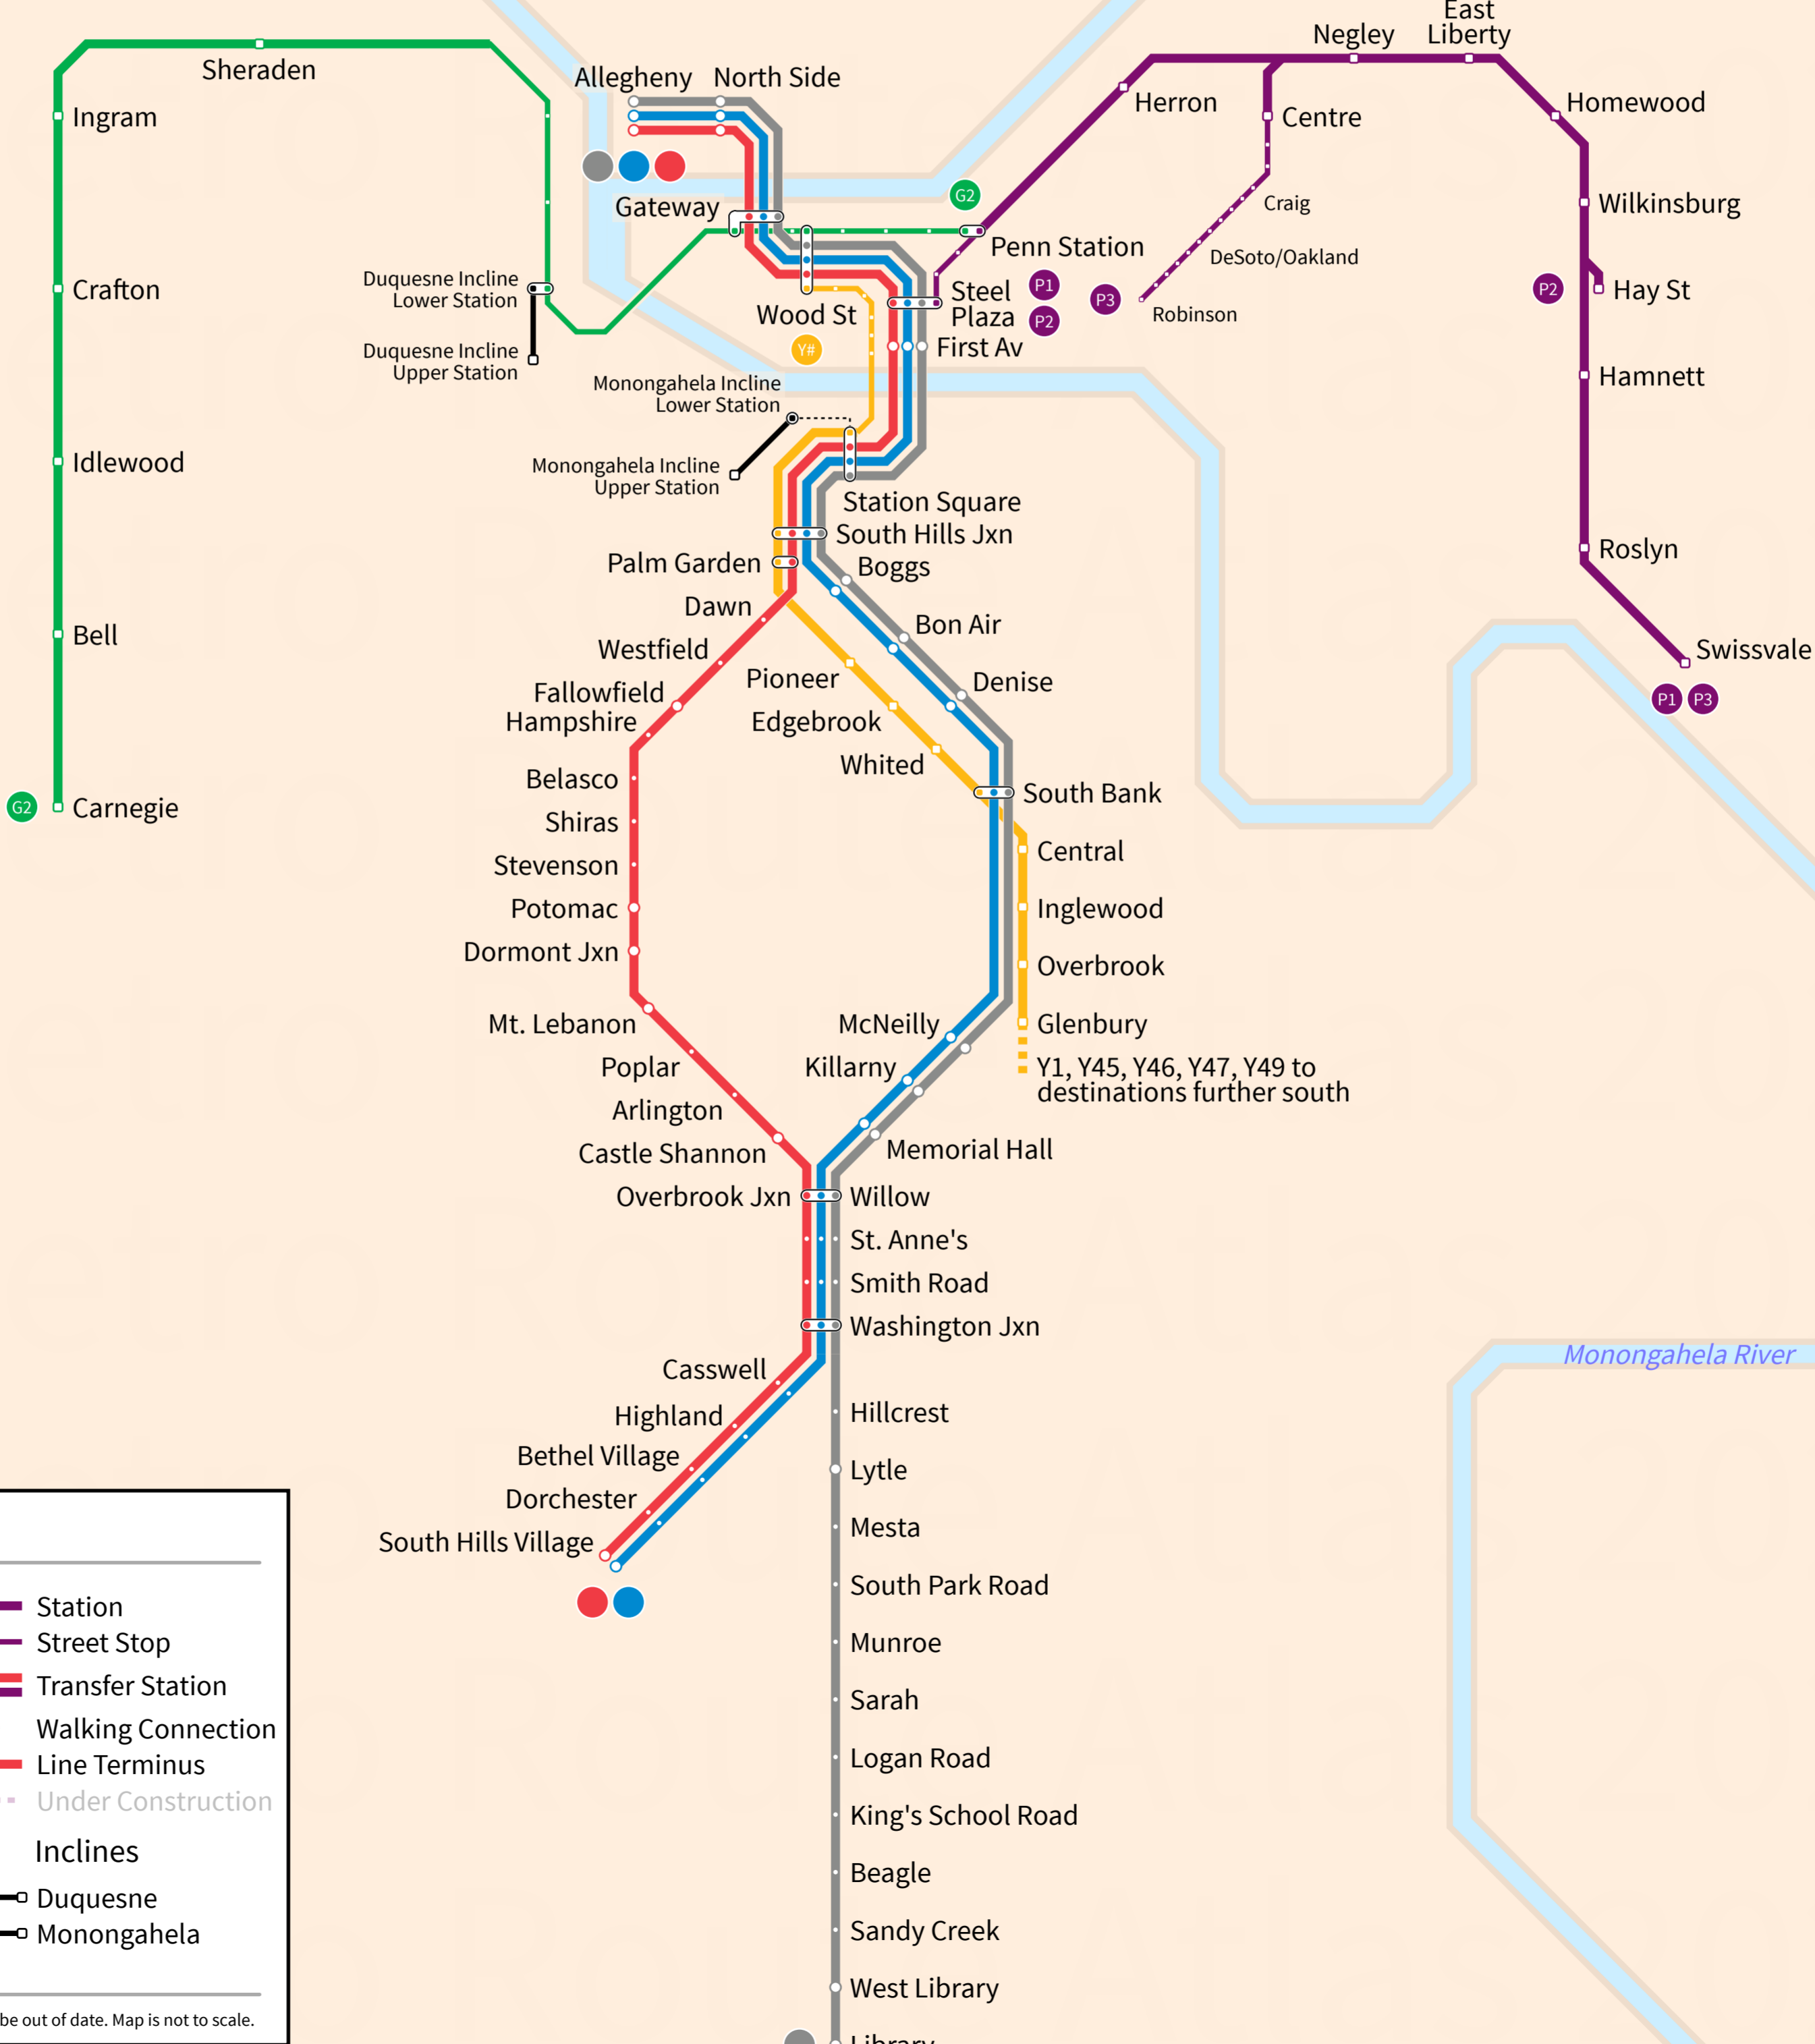

Pittsburgh

USA

Feb 2021

Legend

<ul style="list-style-type: none"> Red Line Blue Line Silver Line East Busway/Purple Line (P#) West Busway/Green Line (G#) South Busway/Yellow Line (Y#) 	<ul style="list-style-type: none"> Station Street Stop Transfer Station Walking Connection Line Terminus Under Construction Inclines Duquesne Monongahela
--	---

© Andrew Fan (Metro Route Atlas) 2021 | This is NOT an official map and may be out of date. Map is not to scale.