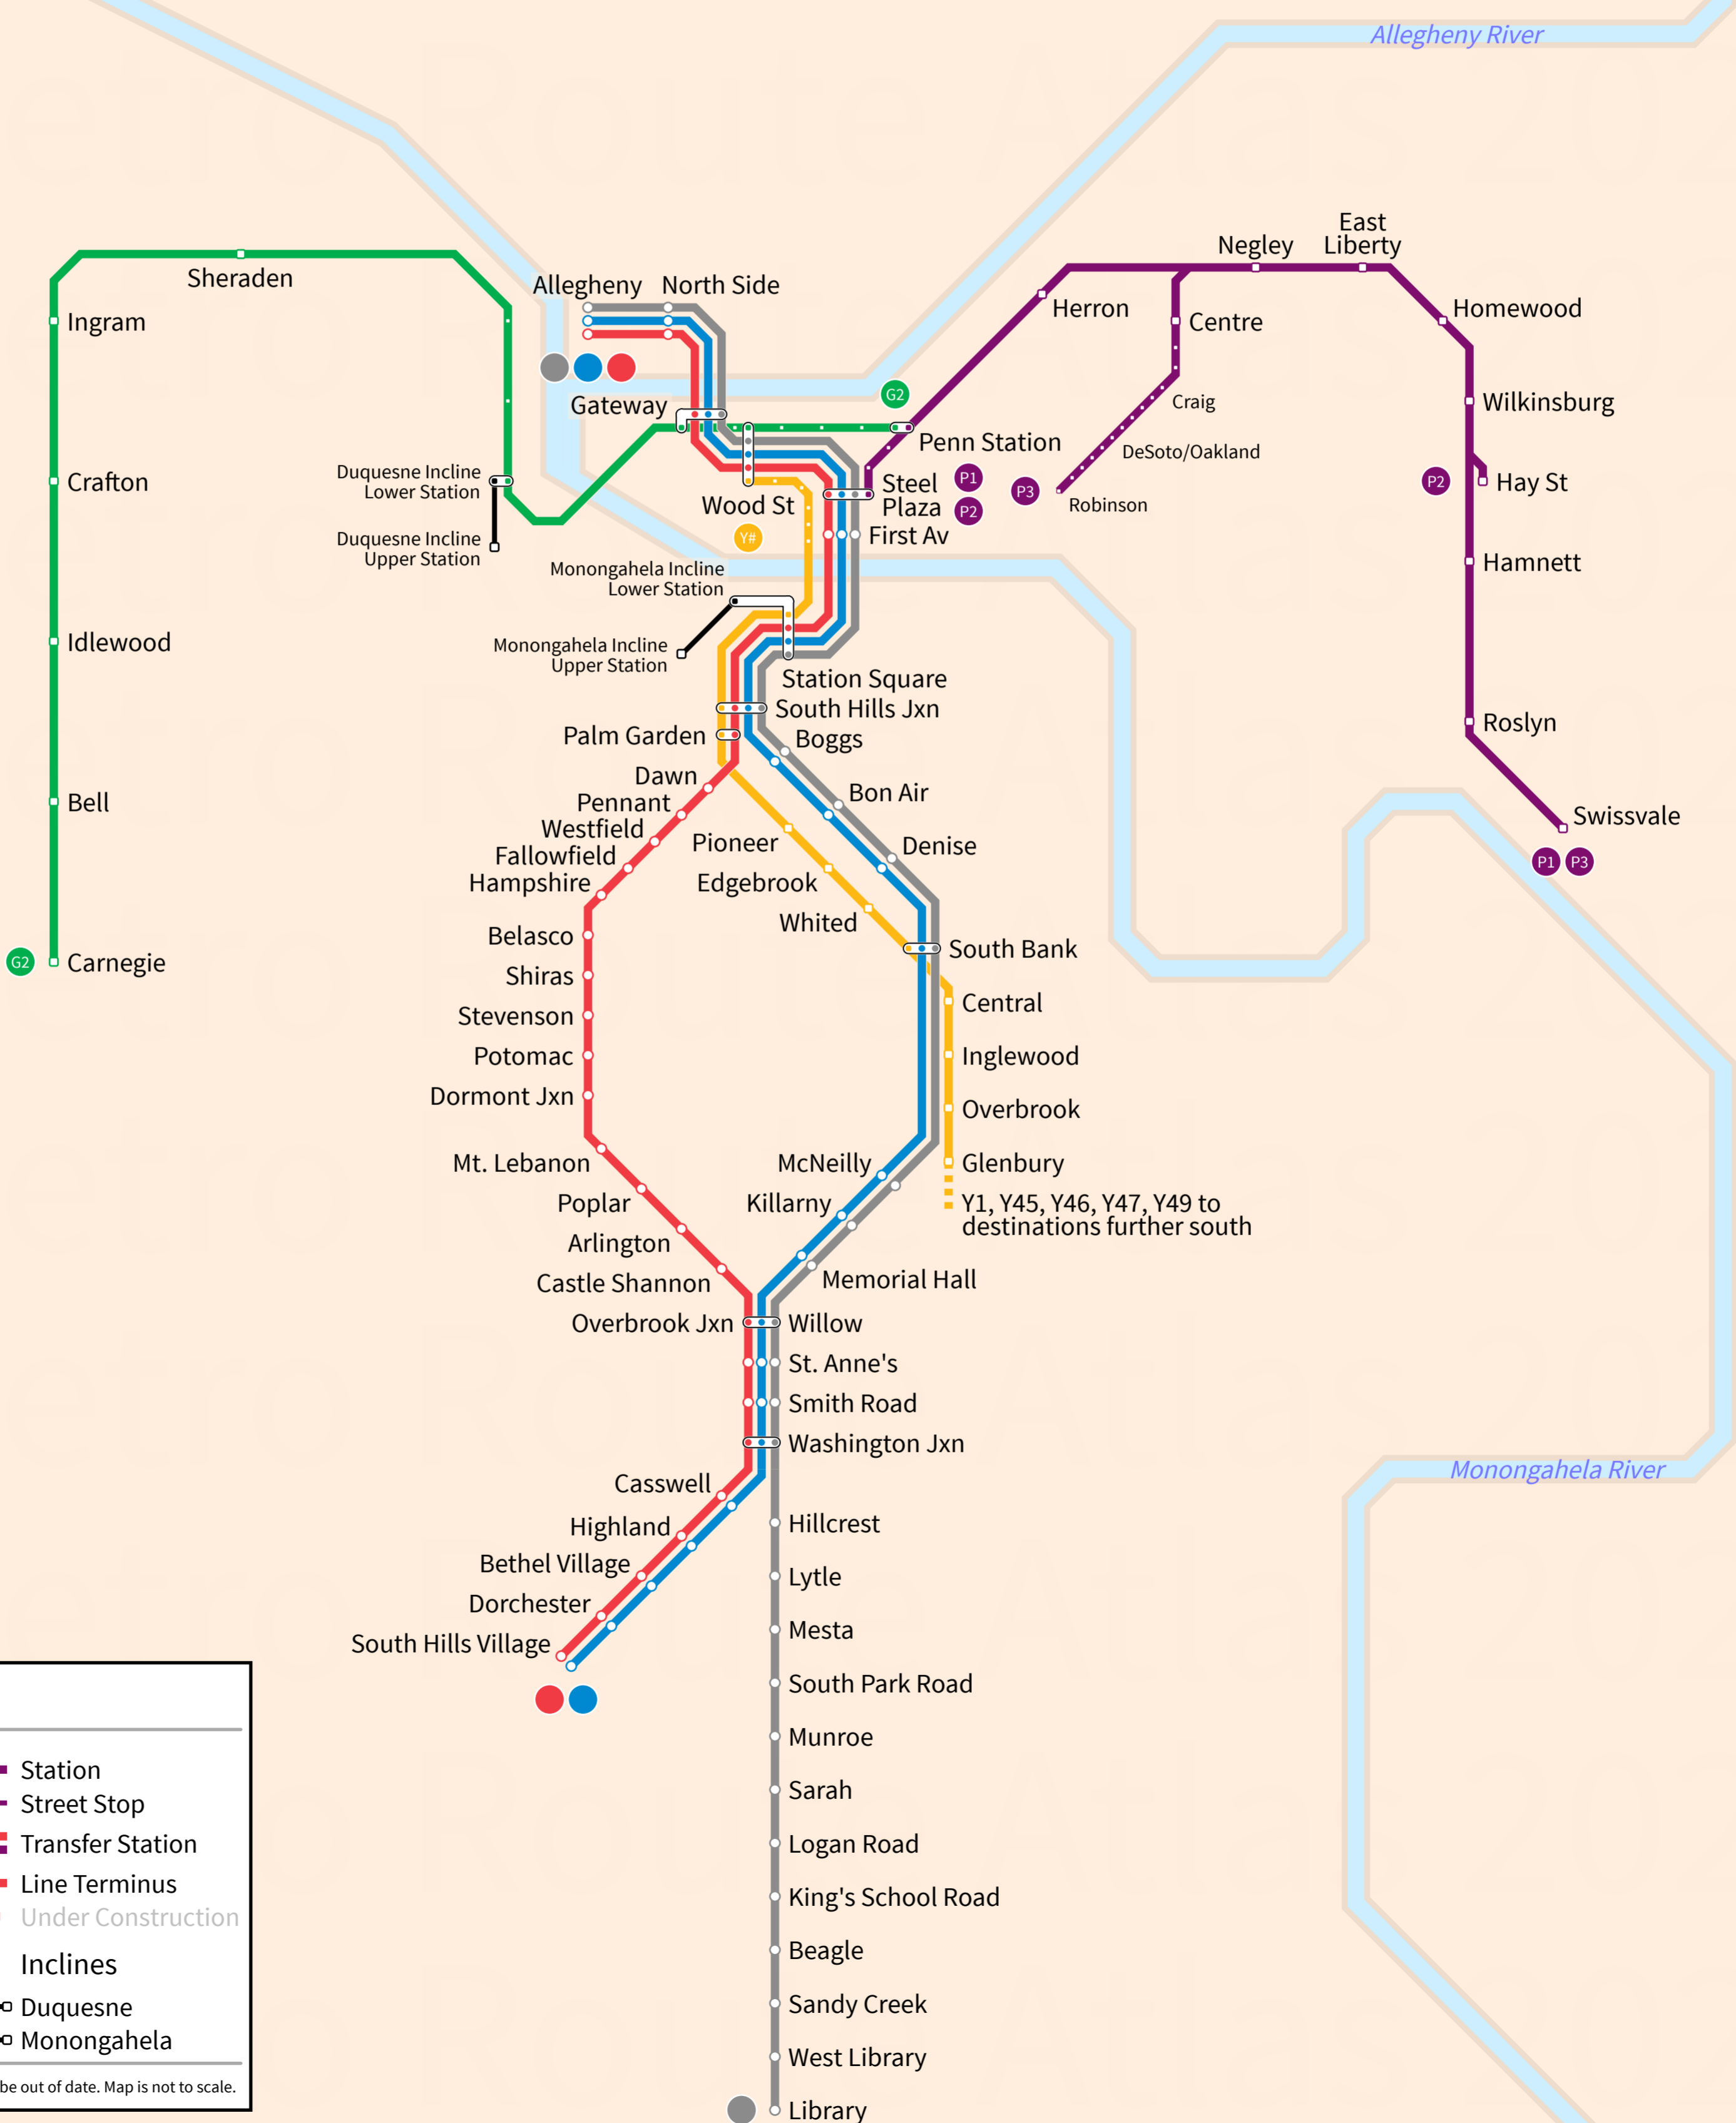

Pittsburgh
USA
Mar 2020

Legend

Port Authority of Allegheny County

	Red Line		Station
	Blue Line		Street Stop
	Silver Line		Transfer Station
	East Busway/Purple Line		Line Terminus
	West Busway/Green Line		Under Construction
	South Busway/Yellow Line	Inclines	
			Duquesne
			Monongahela

© Andrew Fan (Metro Route Atlas) 2020 | This is NOT an official map and may be out of date. Map is not to scale.