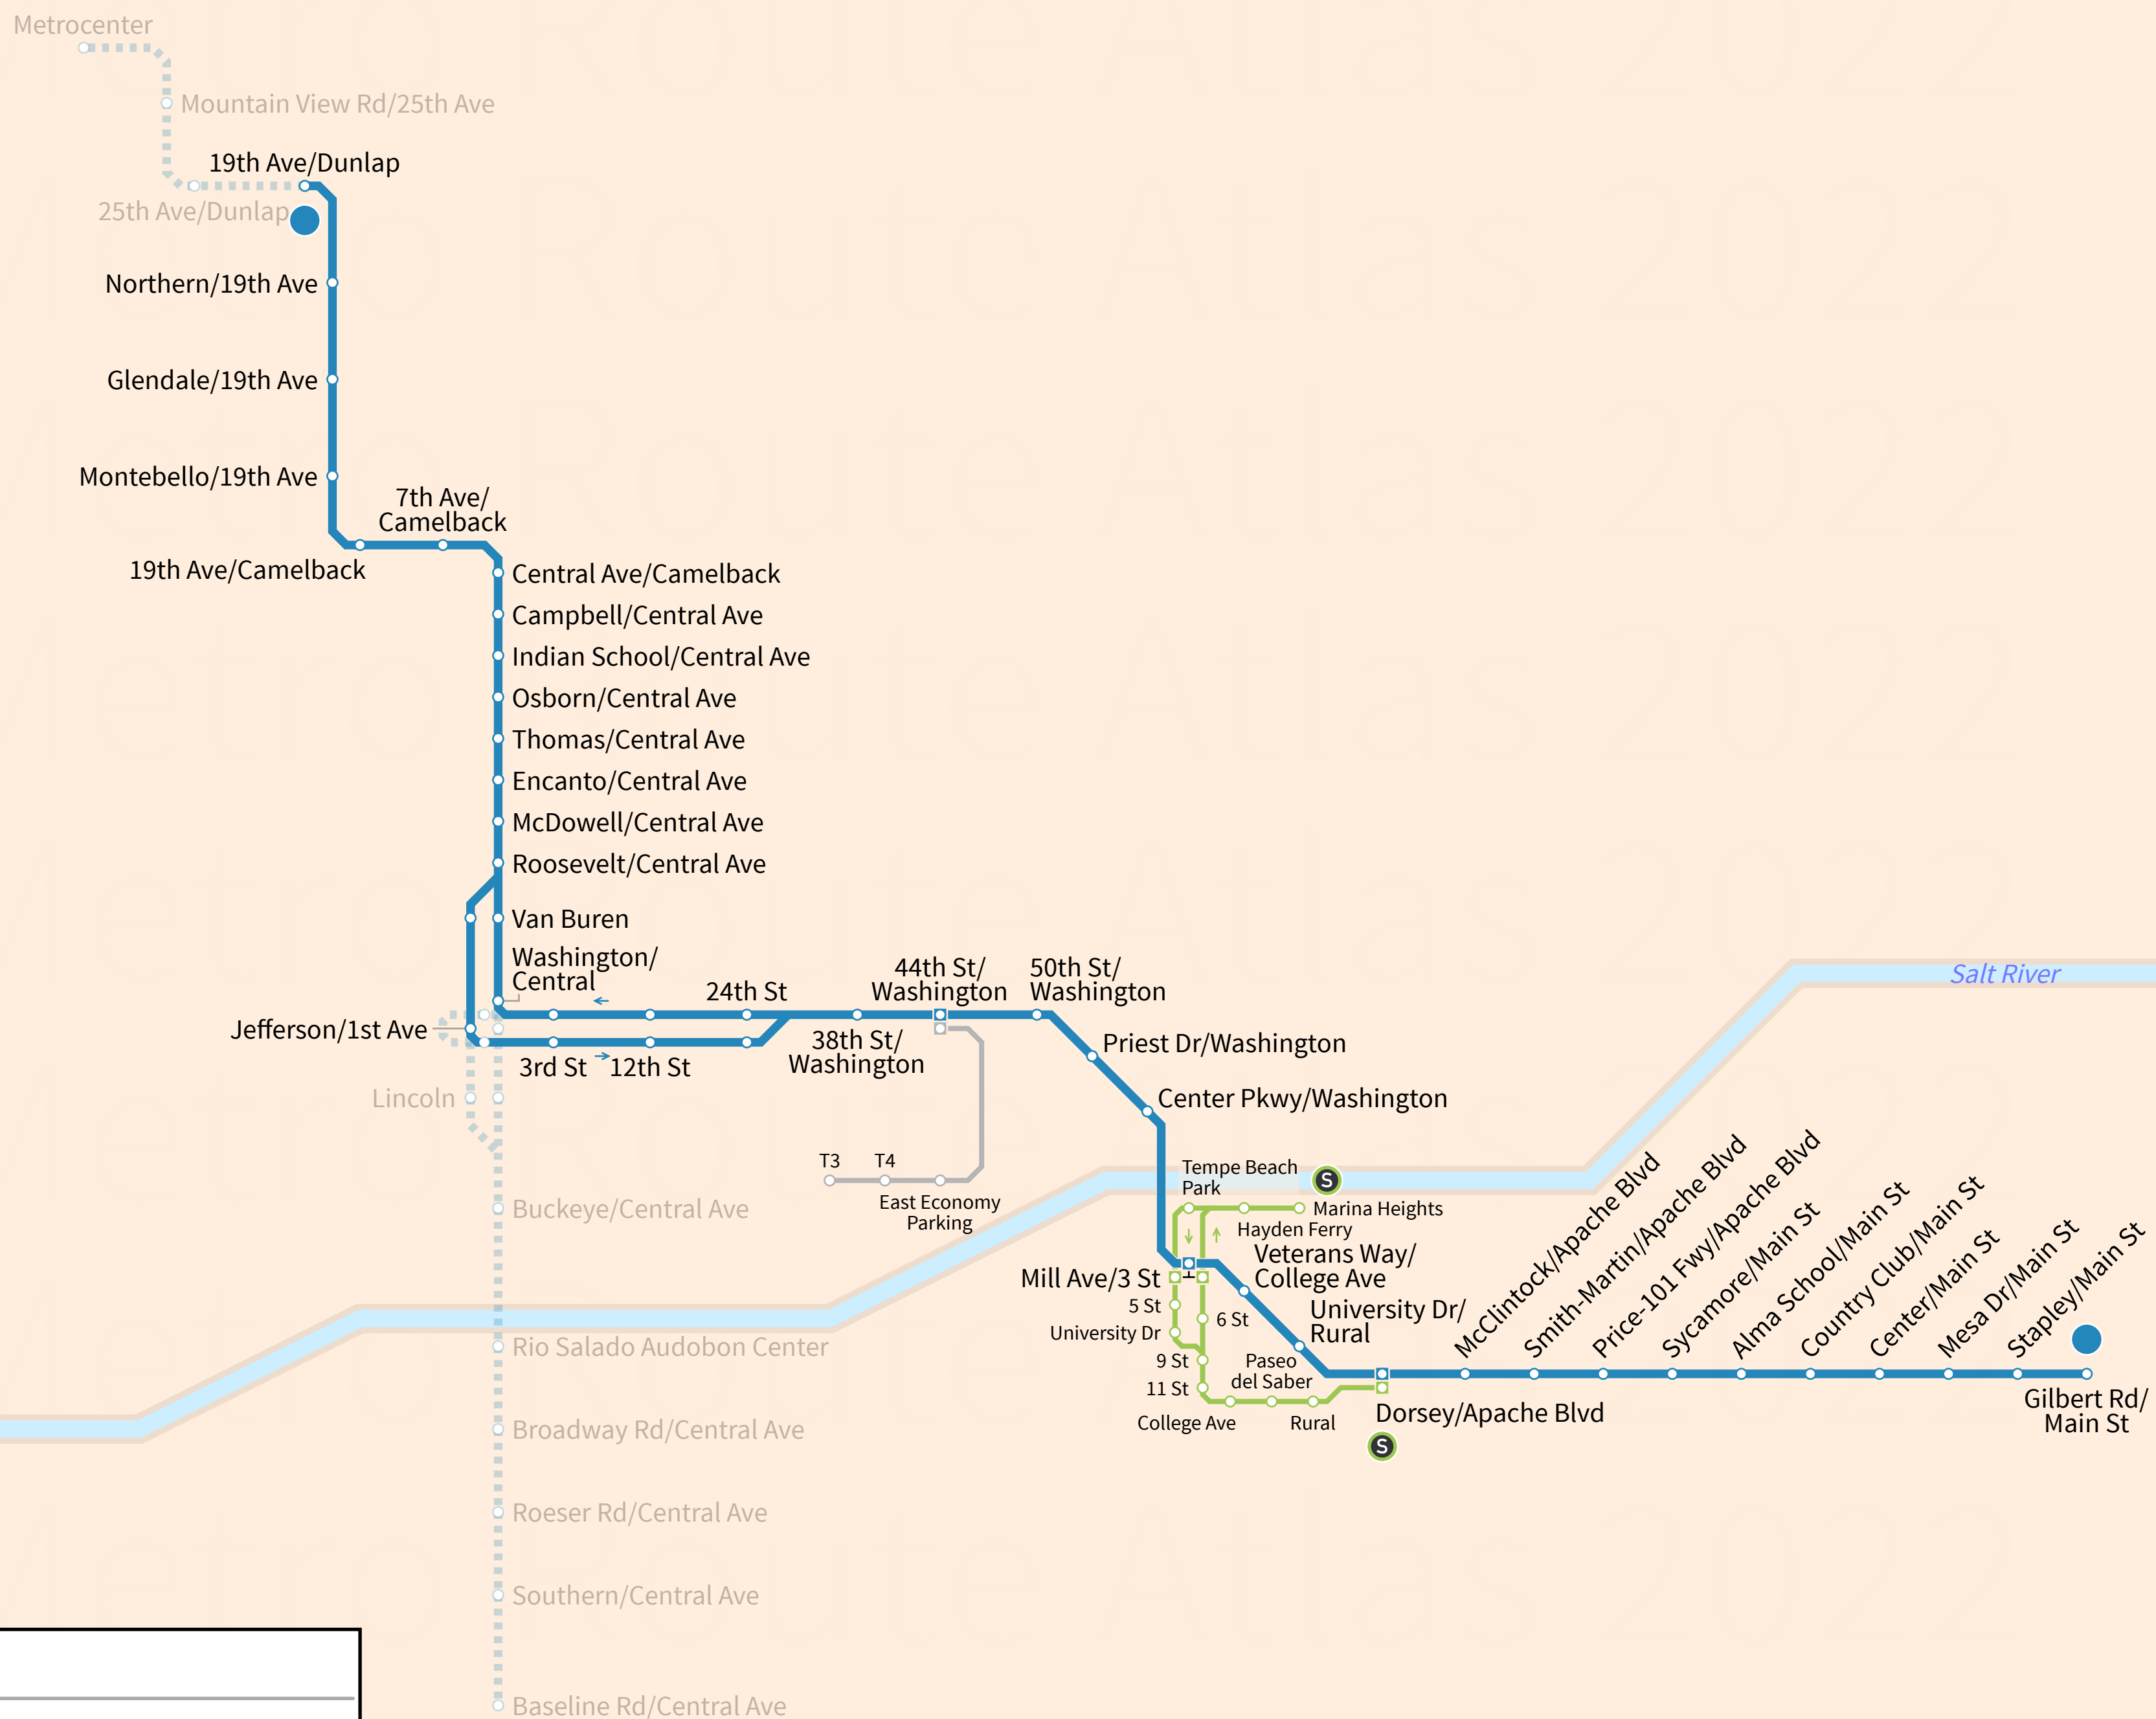

# Phoenix

(Valley of the Sun)

USA

May 2022

### Legend

	Valley Metro Rail		Station
	Tempe Streetcar		Transfer Station
	PHX Sky Train		Line Terminus
			Under Construction
			One direction only