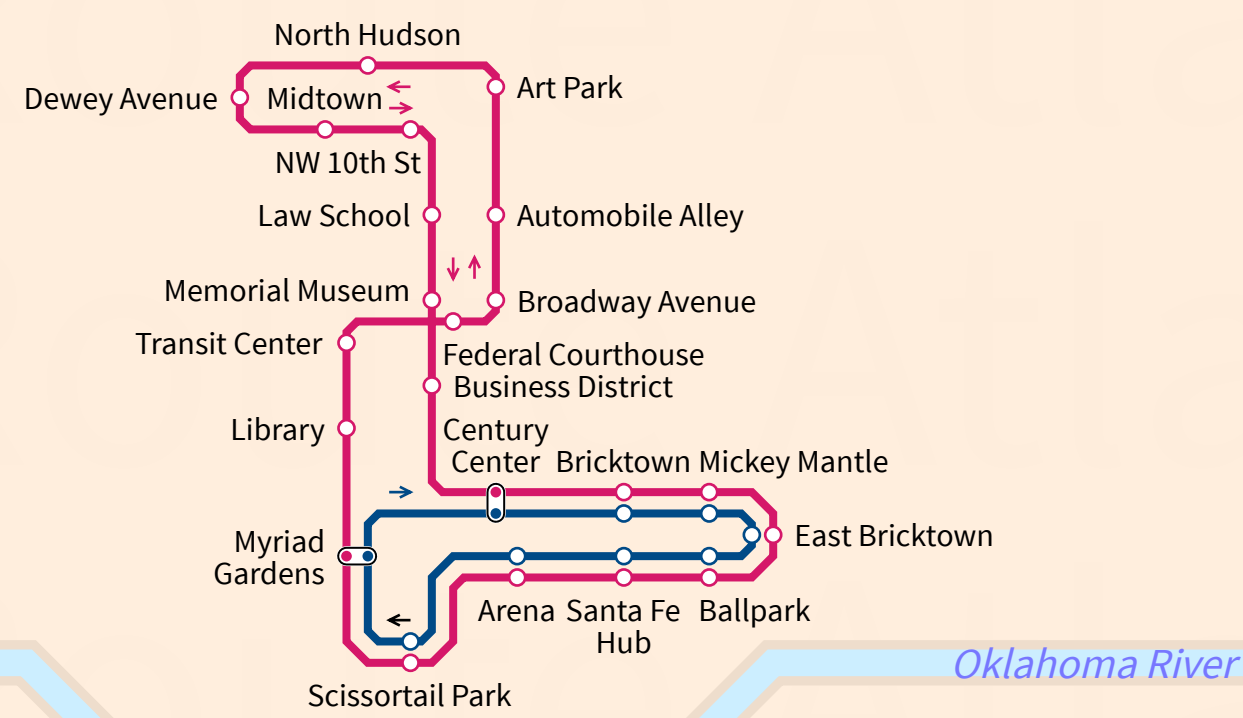

# Oklahoma City

USA

Aug 2020

Lake Overholster

## Legend

- |                                                                                                            |                                                                                                        |
|------------------------------------------------------------------------------------------------------------|--------------------------------------------------------------------------------------------------------|
|  Downtown Loop            |  Station            |
|  Bricktown Loop (Fri-Sun) |  Street Stop        |
|                                                                                                            |  Transfer Station   |
|                                                                                                            |  Line Terminus      |
|                                                                                                            |  Under Construction |