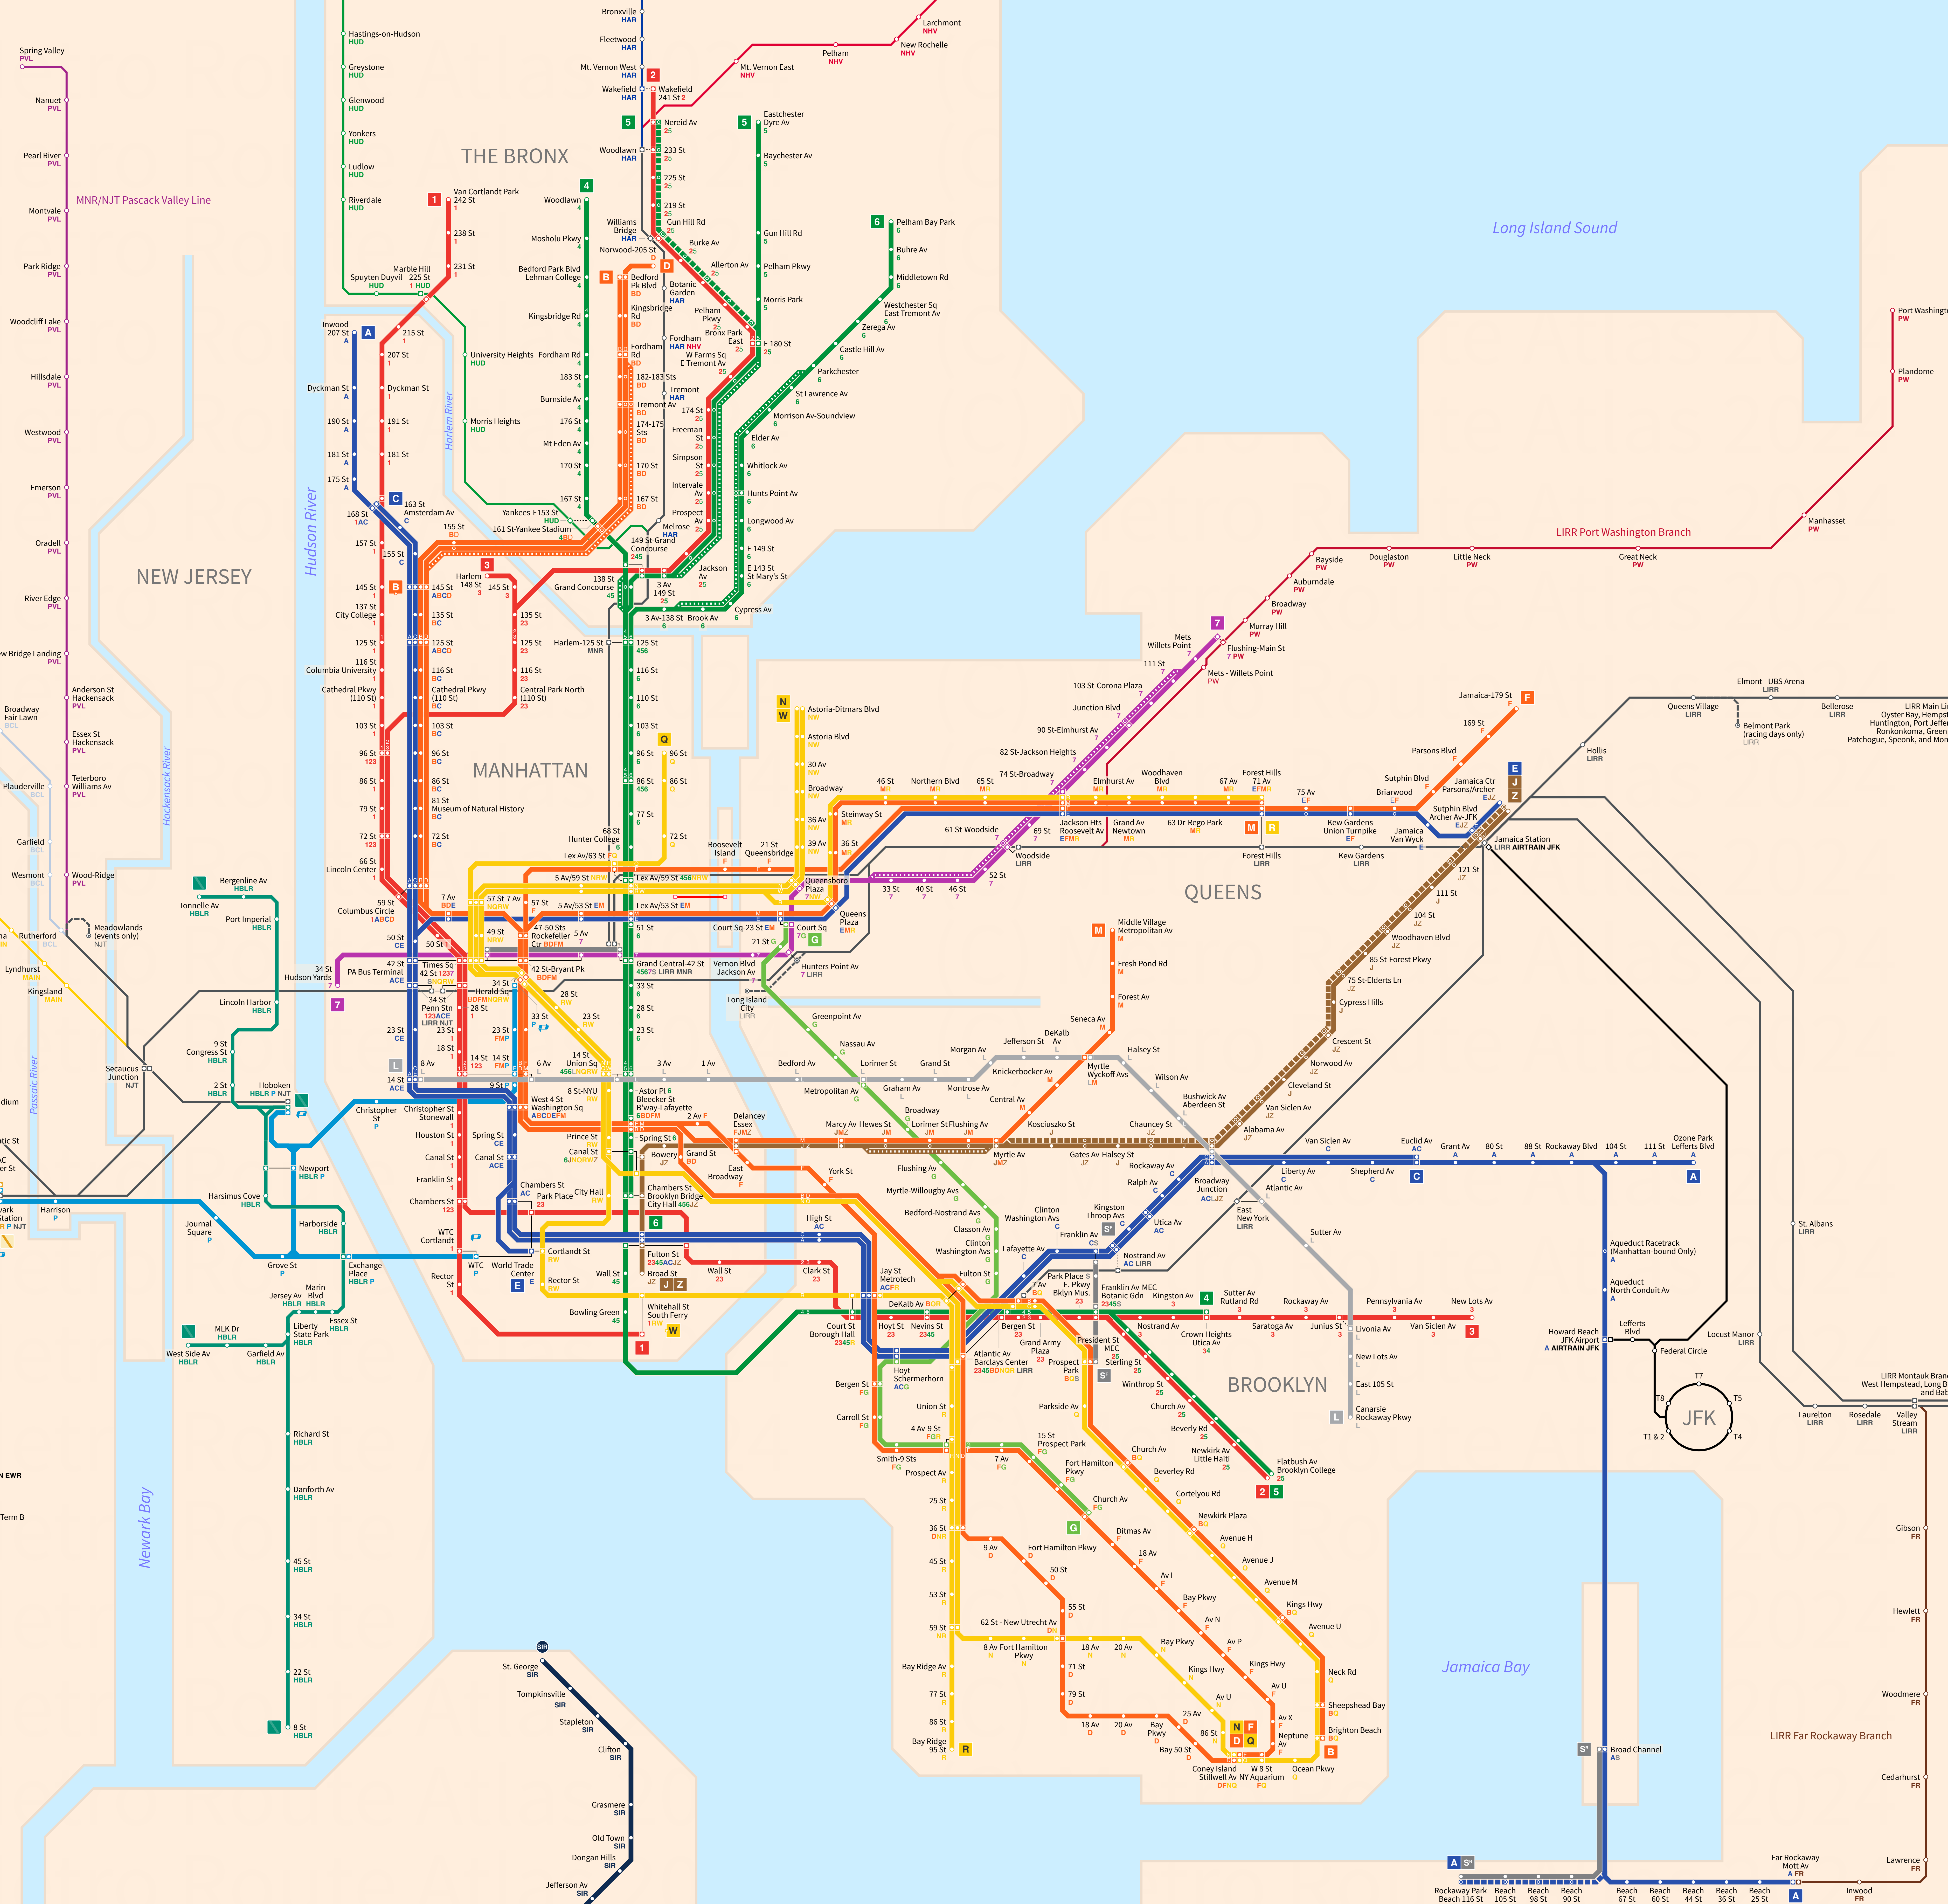

New York City (+ North New Jersey)

USA

2024-08-31

Legend [Standard Weekday Daytime Service]

NYC Subway 1 Broadway-7 Av Local 2, 3 Broadway-7 Av Express 4, 5 Lexington Av Express 6 Lexington Av Local 7 Flushing Local A 42 St Shuttle S 8 Av Express C, E 8 Av Local Rockaway Shuttle	NYC Subway B, D 6 Av Express G, M 6 Av Local F, N, Q Broadway Express R, W Broadway Local L Canarsie Local J, Z Jamaica Local S Franklin Av Shuttle	New Jersey Light Rail Hudson-Bergen Light Rail Newark City Subway Newark Light Rail	Long Island Rail Road City Terminal/Other Lines Port Washington Branch Far Rockaway Branch	New Jersey Transit Multiple Lines Main Line Bergen County Line Montclair-Boonton Line Morris-Essex Lines North Jersey Coast Line Northeast Corridor Pascas Valley Line Raritan Valley Line	Other Transit Staten Island Railway Roosevelt Island Tram AirTrain JFK/Newark	Metro North Railroad Park Avenue Main Line Harlem Line New Haven Line	Station Transfer Station Walking Connection Line Terminus Under Construction One direction only Station served in one direction only Rush/Peak Only Rush Hour Express Full-Time Service Part-Time Service