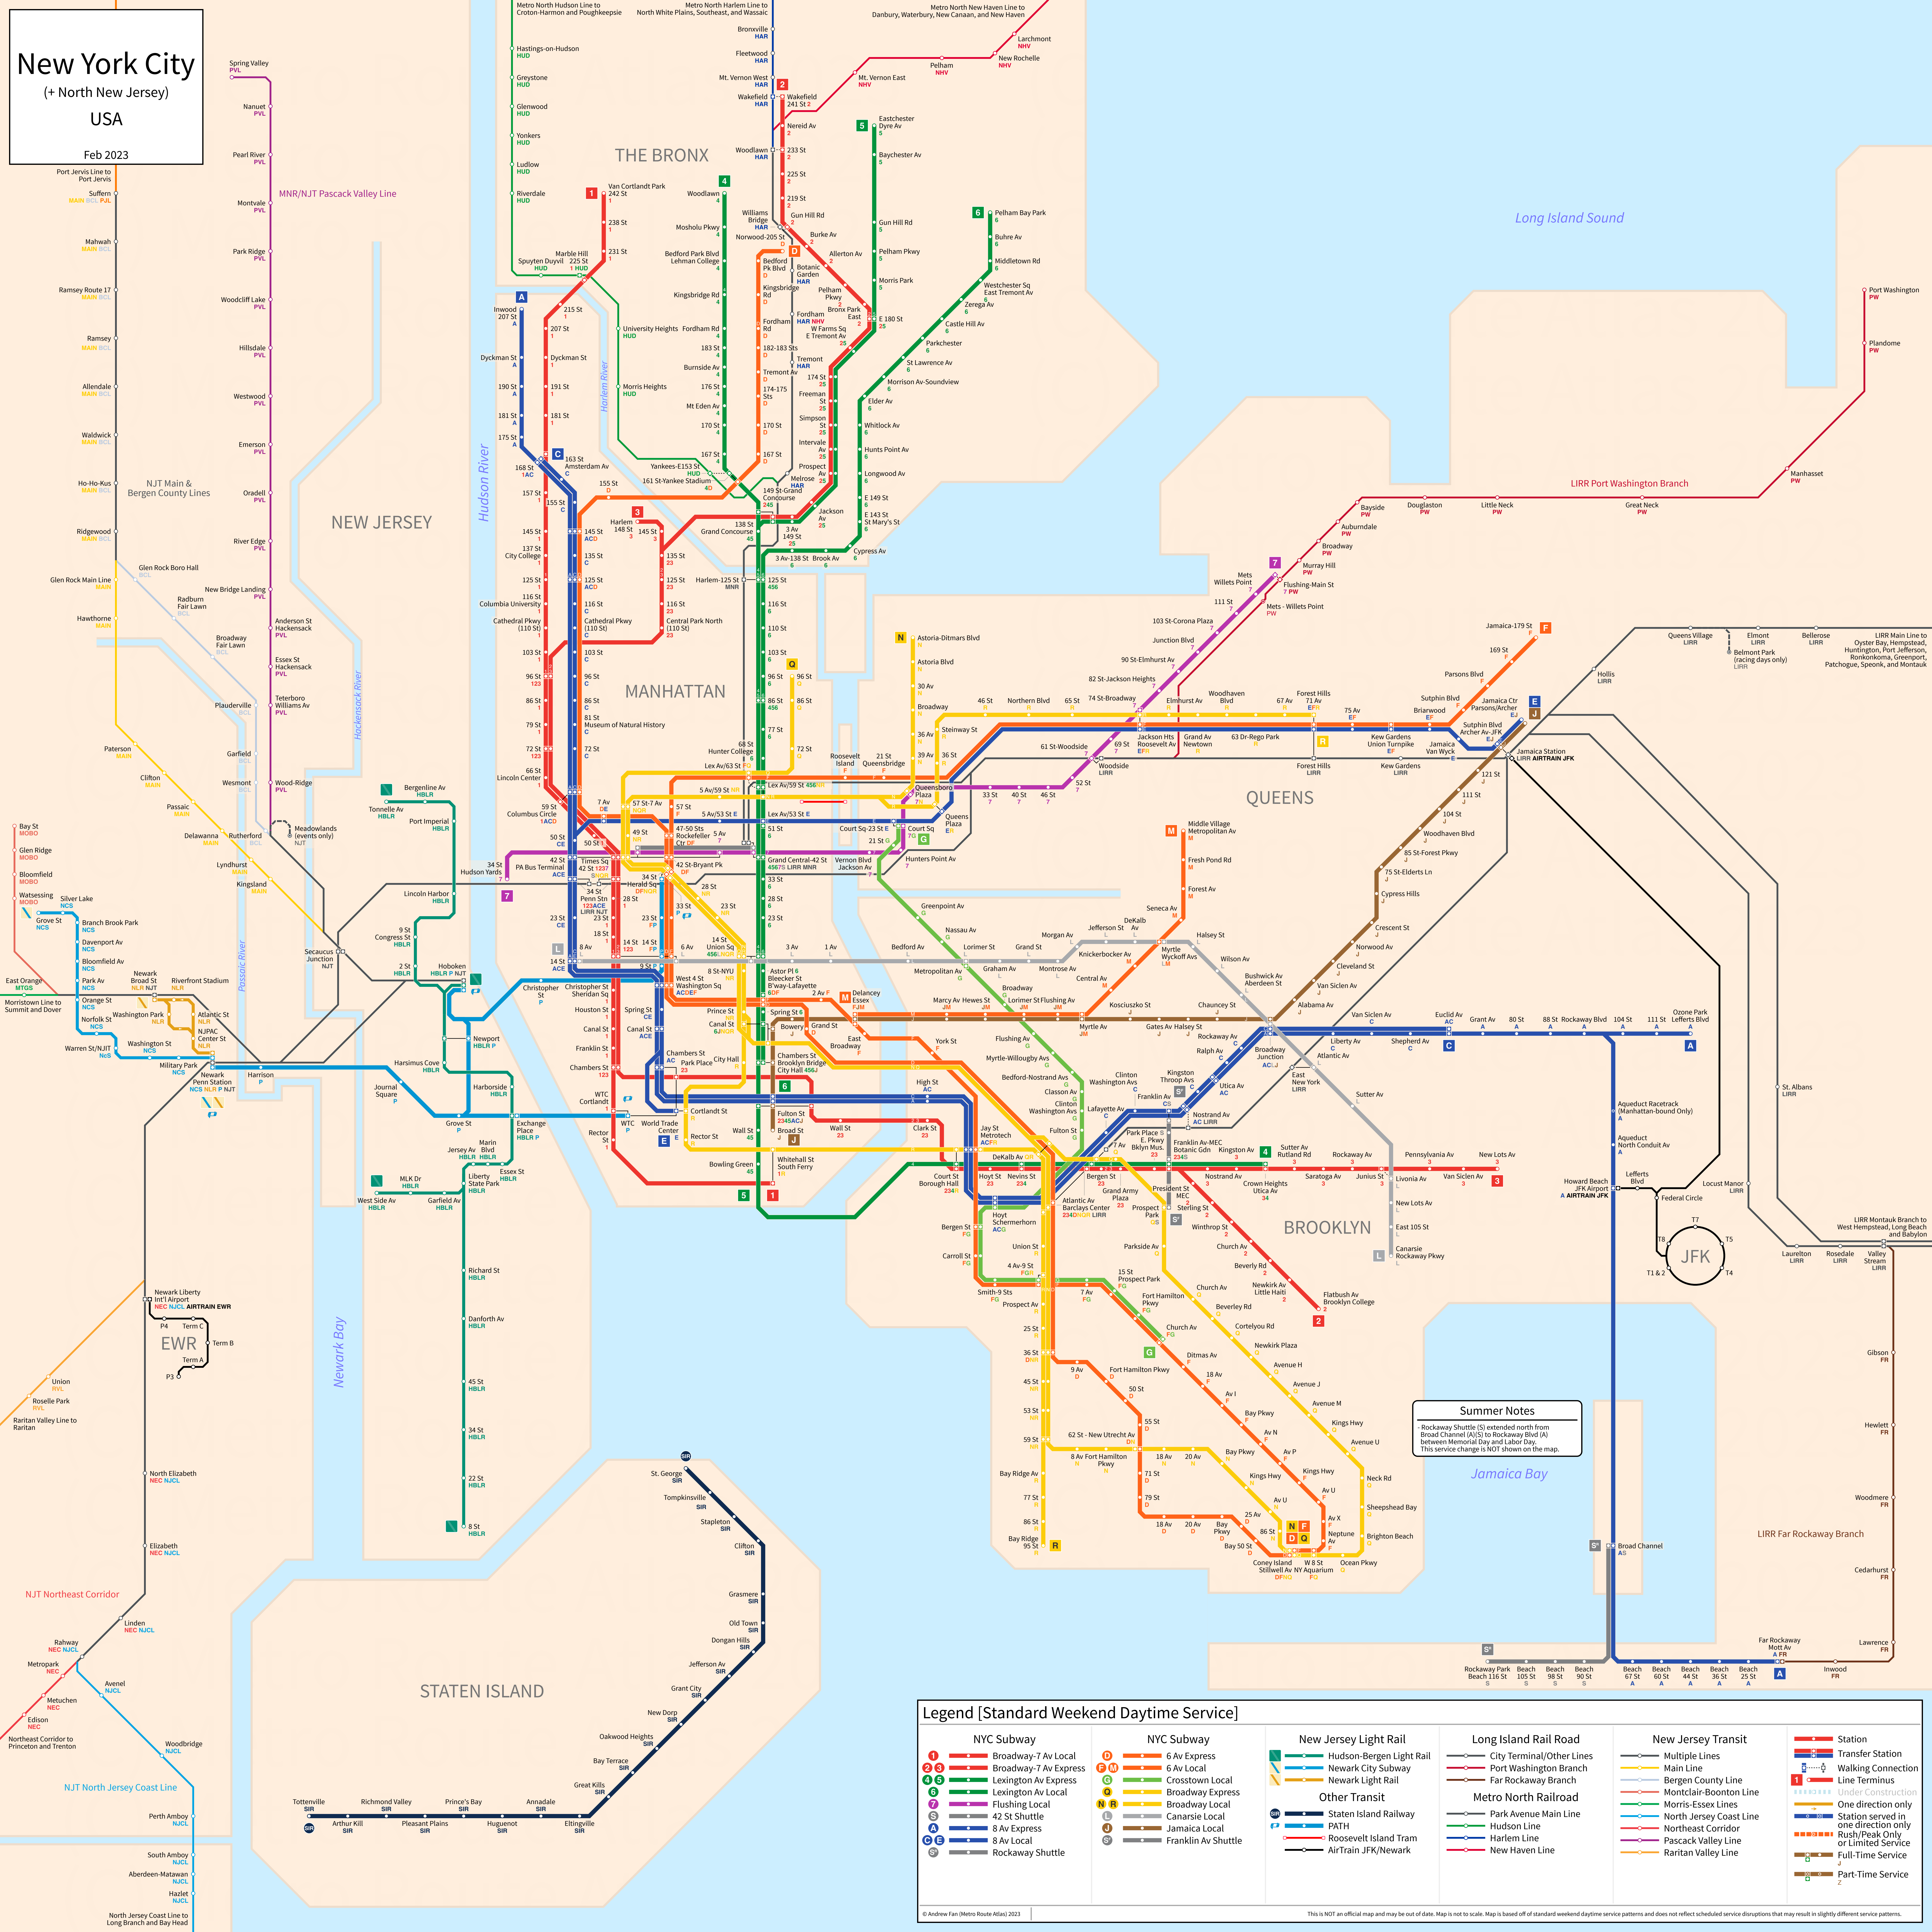

New York City (+ North New Jersey)

USA

Feb 2023

Legend [Standard Weekend Daytime Service]

NYC Subway 1 Broadway-7 Av Local 2, 3 Broadway-7 Av Express 4, 5 Lexington Av Express 6 Lexington Av Local 7 Flushing Local 8 42 St Shuttle 9 8 Av Express 10 8 Av Local 11 Rockaway Shuttle	NYC Subway D 6 Av Express M 6 Av Local G 6 Crosstown Local N Broadway Express R Broadway Local S Canarsie Local U Jamaica Local V Franklin Av Shuttle	New Jersey Light Rail Hudson-Bergen Light Rail Newark City Subway Newark Light Rail	Long Island Rail Road City Terminal/Other Lines Port Washington Branch Far Rockaway Branch	New Jersey Transit Multiple Lines Main Line Bergen County Line Montclair-Boonton Line Morris-Essex Lines North Jersey Coast Line Northeast Corridor Pascas Valley Line Raritan Valley Line	Other Transit Staten Island Railway Roosevelt Island Tram AirTrain JFK/Newark	Metro North Railroad Park Avenue Main Line Harlem Line New Haven Line	Station Transfer Station Walking Connection Line Terminus Under Construction One direction only Station served in one direction only Rush/Peak Only or Limited Service Full-Time Service Part-Time Service

© Andrew Fan (Metro Route Atlas) 2023