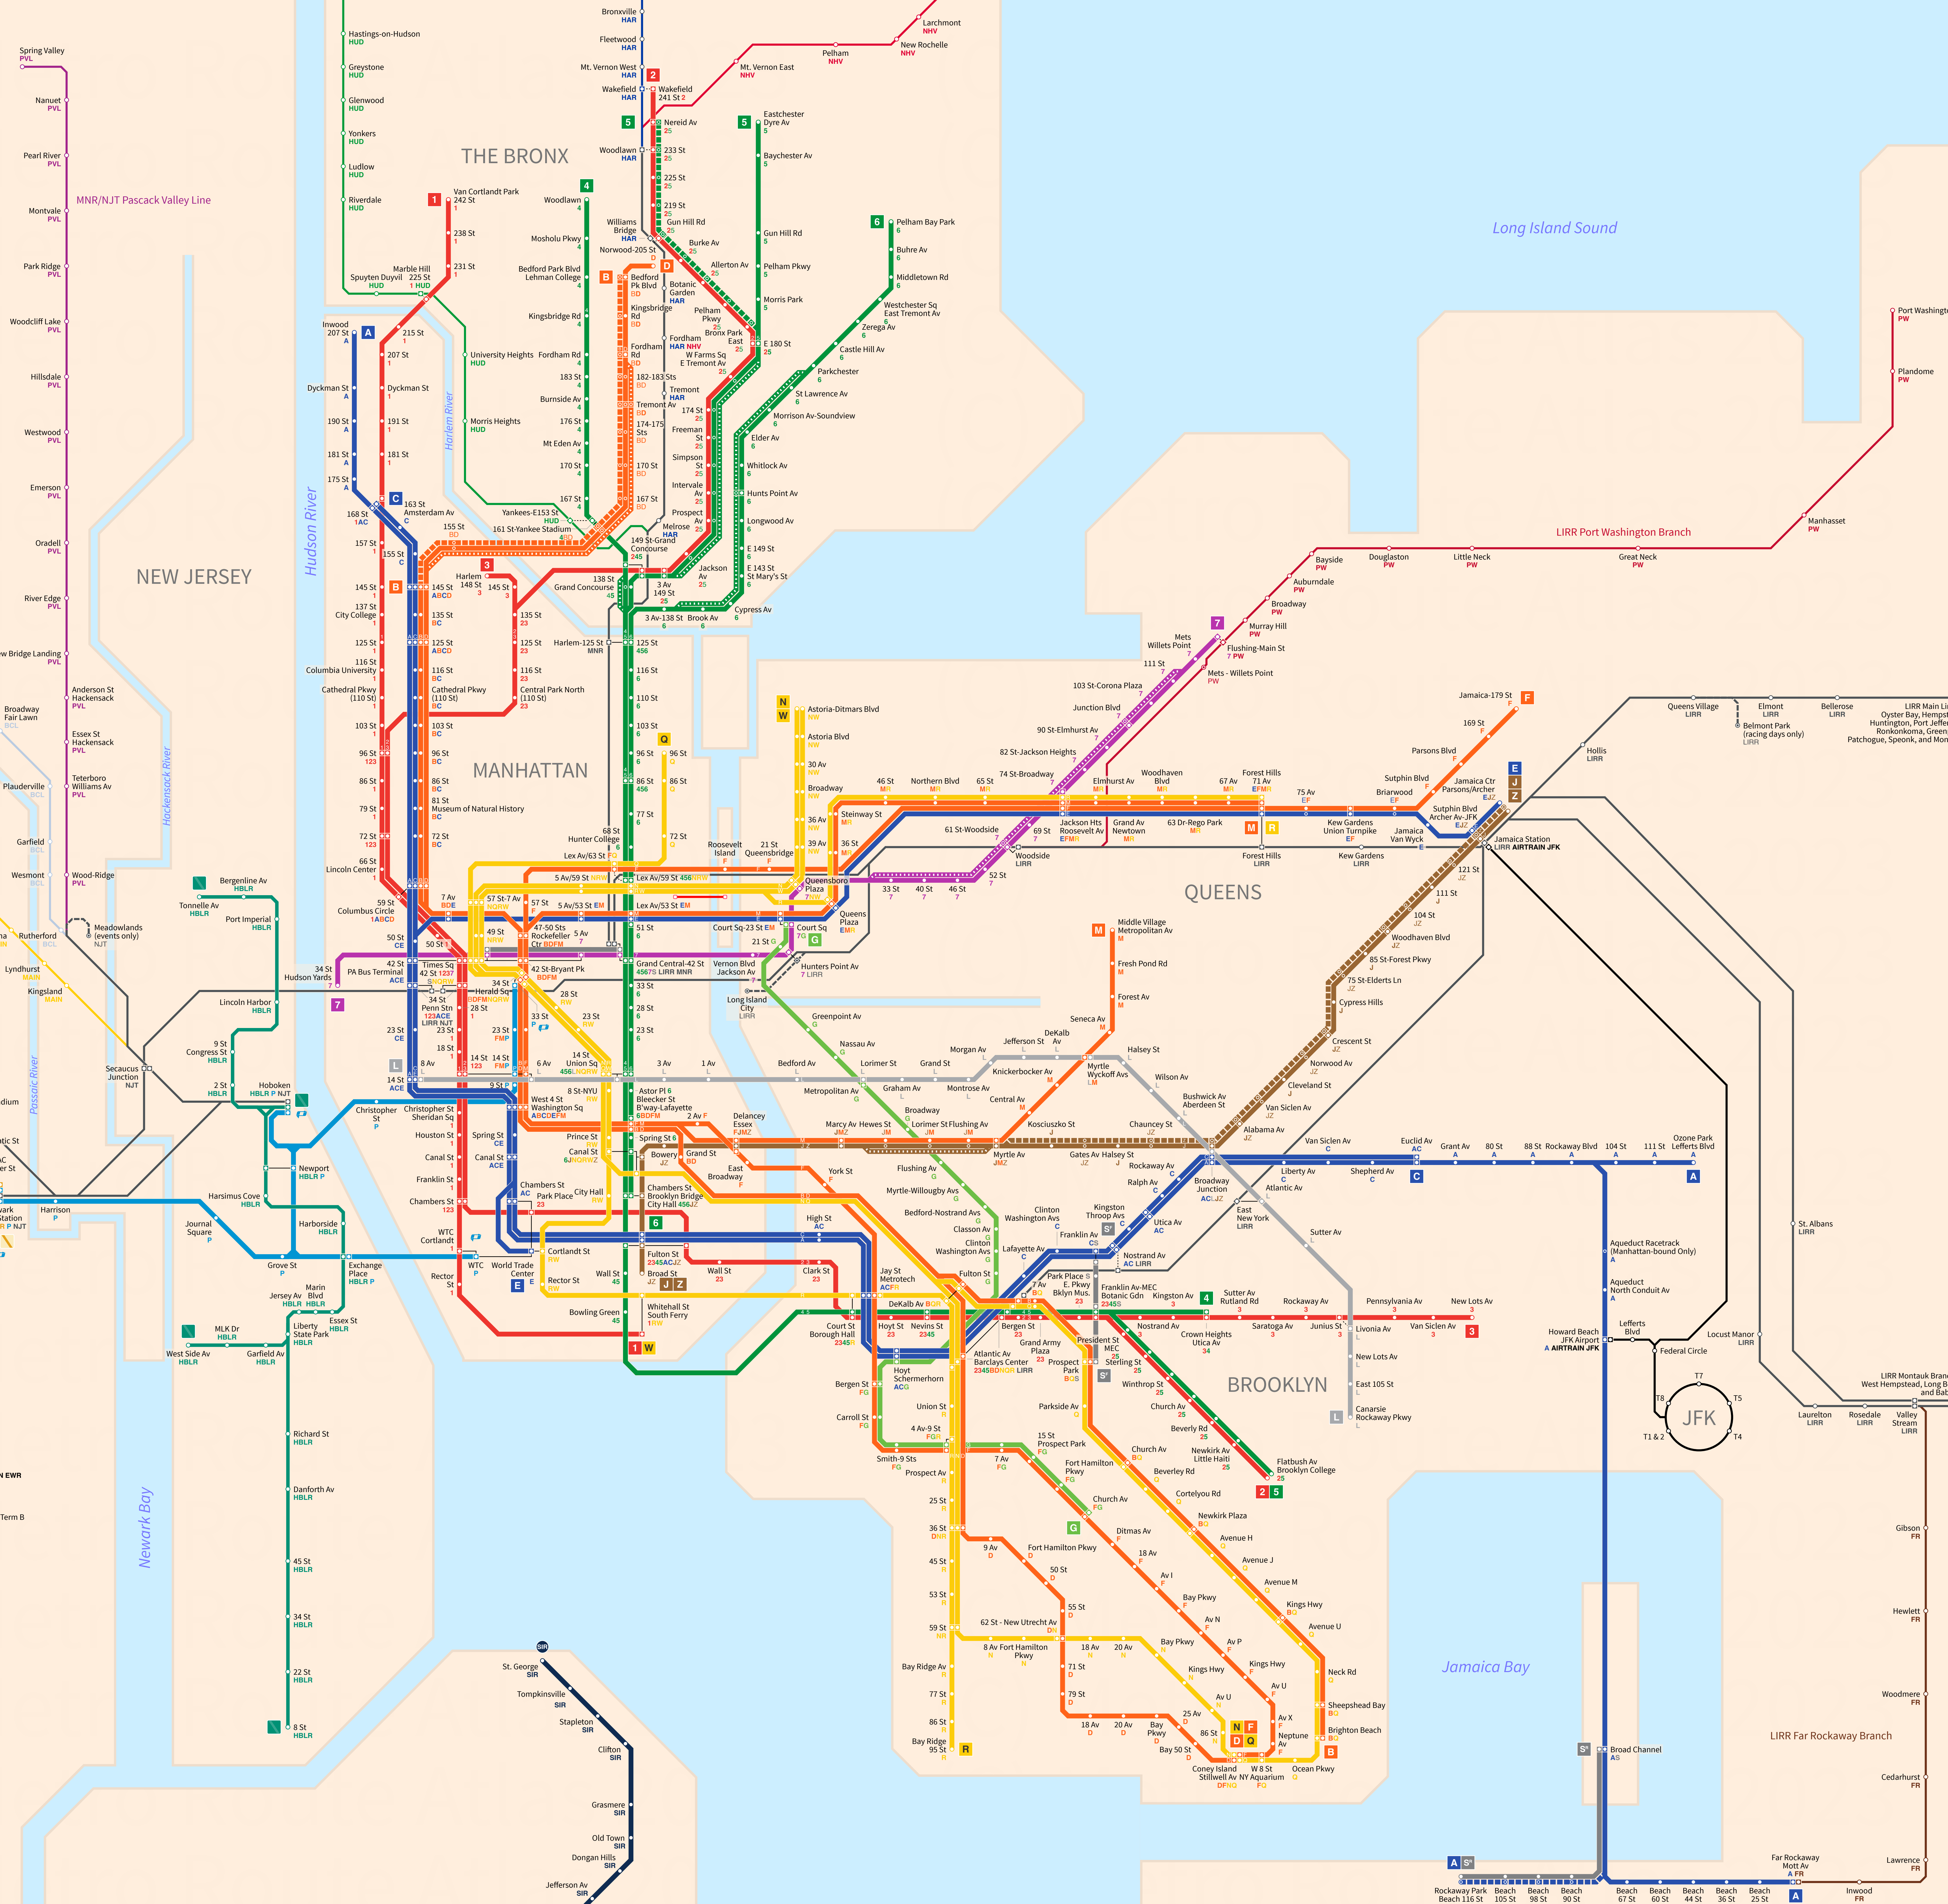

New York City (+ North New Jersey)

USA

Feb 2023

Legend [Standard Weekday Daytime Service]

NYC Subway 1 Broadway-7 Av Local 2, 3 Broadway-7 Av Express 4, 5 Lexington Av Express 6 Lexington Av Local 7 Flushing Local A 42 St Shuttle S 8 Av Express C, E 8 Av Local S7 Rockaway Shuttle	NYC Subway B, D 6 Av Express F, M 6 Av Local G Crosstown Local N, Q Broadway Express R, W Broadway Local L Canarsie Local J, Z Jamaica Local S8 Franklin Av Shuttle	New Jersey Light Rail Hudson-Bergen Light Rail Newark City Subway Newark Light Rail	Long Island Rail Road City Terminal/Other Lines Port Washington Branch Far Rockaway Branch	New Jersey Transit Multiple Lines Main Line Bergen County Line Montclair-Boonton Line Morris-Essex Lines North Jersey Coast Line Northeast Corridor Pascas Valley Line Raritan Valley Line	Other Transit Staten Island Railway Roosevelt Island Tram AirTrain JFK/Newark	Metro North Railroad Park Avenue Main Line Harlem Line New Haven Line	Station Transfer Station Walking Connection Line Terminus Under Construction One direction only Station served in one direction only Rush/Peak Only or Limited Service Rush Hour Peak Direction Express Full-Time Service Part-Time Service