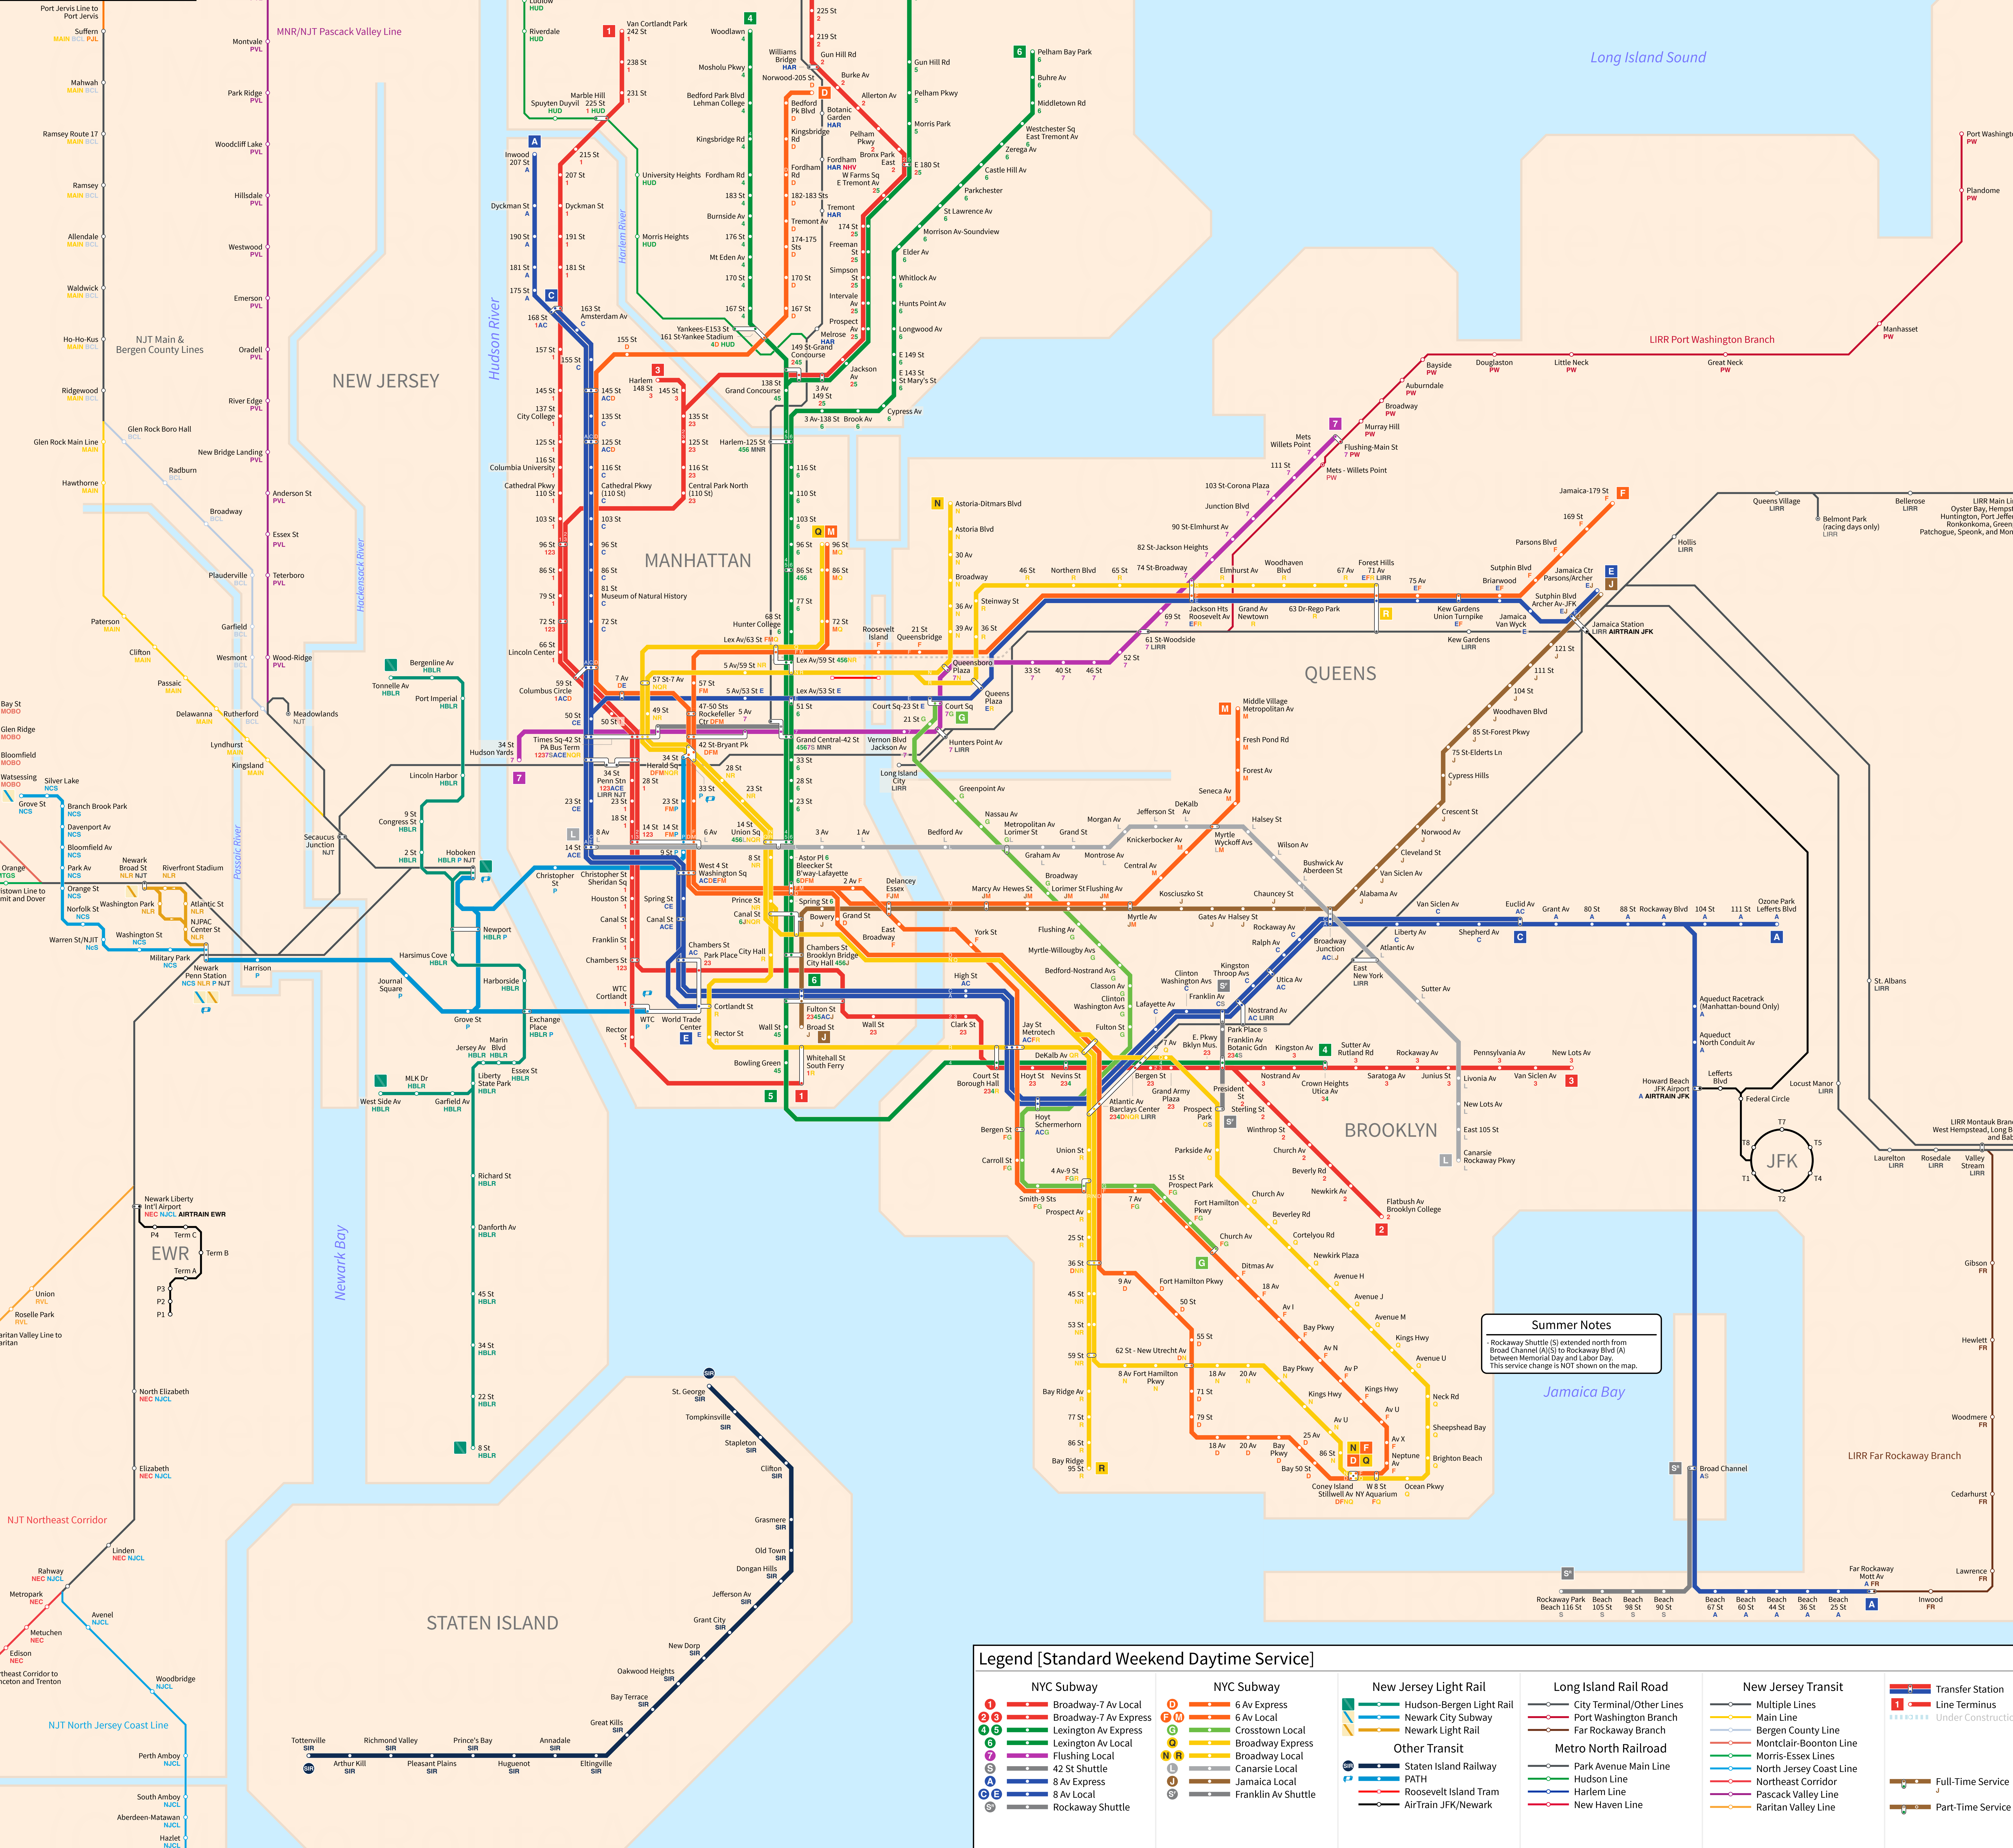

New York City (+ North New Jersey)

USA

Sept 2019

NYC Subway		NYC Subway		New Jersey Light Rail		Long Island Rail Road		New Jersey Transit		Transfer Station	
1	Broadway-7 Av Local	D	6 Av Express	HBLR	Hudson-Bergen Light Rail	CT	City Terminal/Other Lines	ML	Multiple Lines	TS	Transfer Station
2	Broadway-7 Av Express	M	6 Av Local	NJL	Newark Light Rail	OC	Other Lines	BL	Bergen County Line	TL	Line Terminus
3	Lexington Av Express	N	Crosstown Local	ACR	Atlantic City Rail	FR	Far Rockaway Branch	BC	Bergen County Line	UC	Under Construction
4	Lexington Av Local	R	Broadway Express	FL	Flushing Line	MB	Montclair-Boonton Branch	CB	County Line	UC	Under Construction
5	Flushing Local	S	Broadway Local	MT	Montclair-Boonton Line	MC	Montclair-Boonton Line	ES	Essex Lines	UC	Under Construction
6	42 St Shuttle	U	Canarsie Local	NR	North Jersey Coast Line	NR	North Jersey Coast Line	EC	Essex Lines	UC	Under Construction
7	8 Av Express	V	Jamaica Local	NR	North Jersey Coast Line	NR	North Jersey Coast Line	EC	Essex Lines	UC	Under Construction
8	8 Av Local	W	Franklin Av Shuttle	NR	North Jersey Coast Line	NR	North Jersey Coast Line	EC	Essex Lines	UC	Under Construction
9	Rockaway Shuttle	X		NR	North Jersey Coast Line	NR	North Jersey Coast Line	EC	Essex Lines	UC	Under Construction
		Y		NR	North Jersey Coast Line	NR	North Jersey Coast Line	EC	Essex Lines	UC	Under Construction
		Z		NR	North Jersey Coast Line	NR	North Jersey Coast Line	EC	Essex Lines	UC	Under Construction