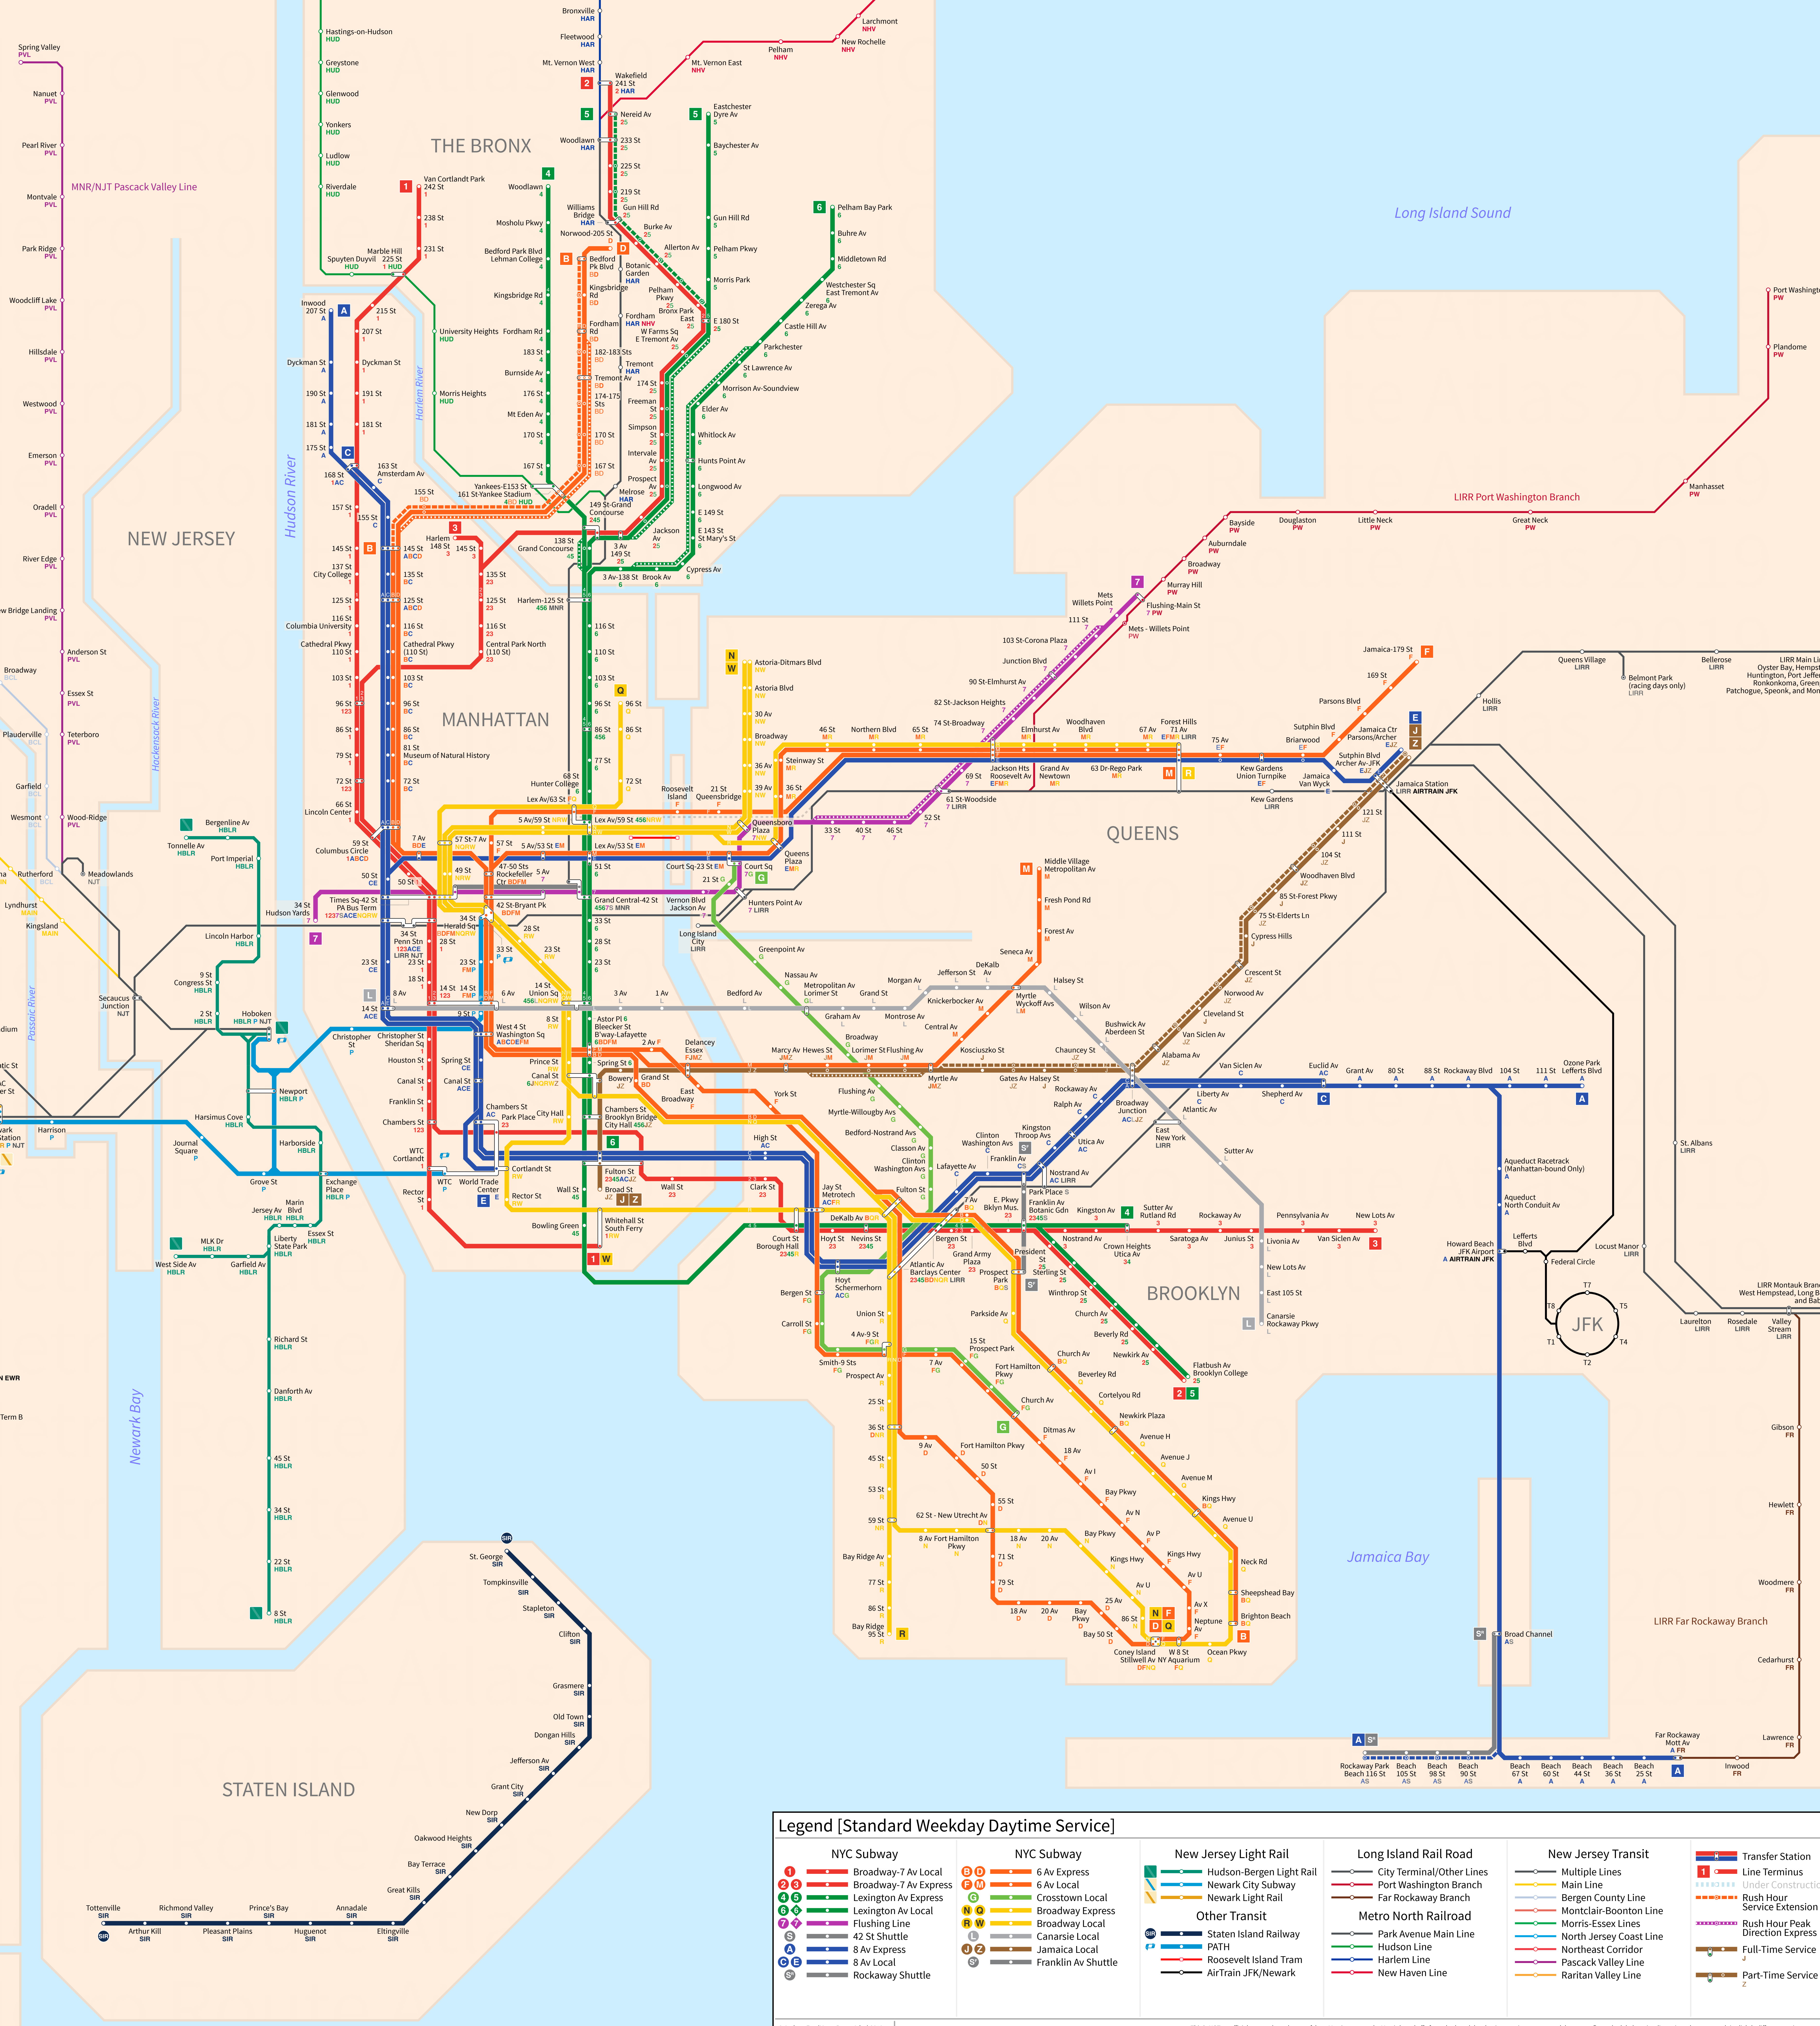

New York City (+ North New Jersey)

USA

Aug 2019

Legend [Standard Weekday Daytime Service]

NYC Subway 1 Broadway-7 Av Local 2 Broadway-7 Av Express 3 Lexington Av Express 4 Lexington Av Local 5 Flushing Line 6 42 St Shuttle 7 8 Av Express A 8 Av Local C Rockaway Shuttle	NYC Subway D 6 Av Express F 6 Av Local M Crosstown Local N Broadway Express Q Broadway Local R Canarsie Local S Jamaica Local W Franklin Av Shuttle	New Jersey Light Rail Hudson-Bergen Light Rail Newark City Subway Newark Light Rail	Long Island Rail Road City Terminal/Other Lines Port Washington Branch Far Rockaway Branch	New Jersey Transit Multiple Lines Main Line Bergen County Line Montclair-Boonton Line Morris-Essex Lines North Jersey Coast Line Northeast Corridor Pascack Valley Line Raritan Valley Line	Other Transit Staten Island Railway PATH Roosevelt Island Tram AirTrain JFK/Newark	Metro North Railroad Park Avenue Main Line Hudson Line Harlem Line New Haven Line	Transfer Station Line Terminus Under Construction Rush Hour Service Extension Rush Hour Peak Direction Express Full-Time Service Part-Time Service