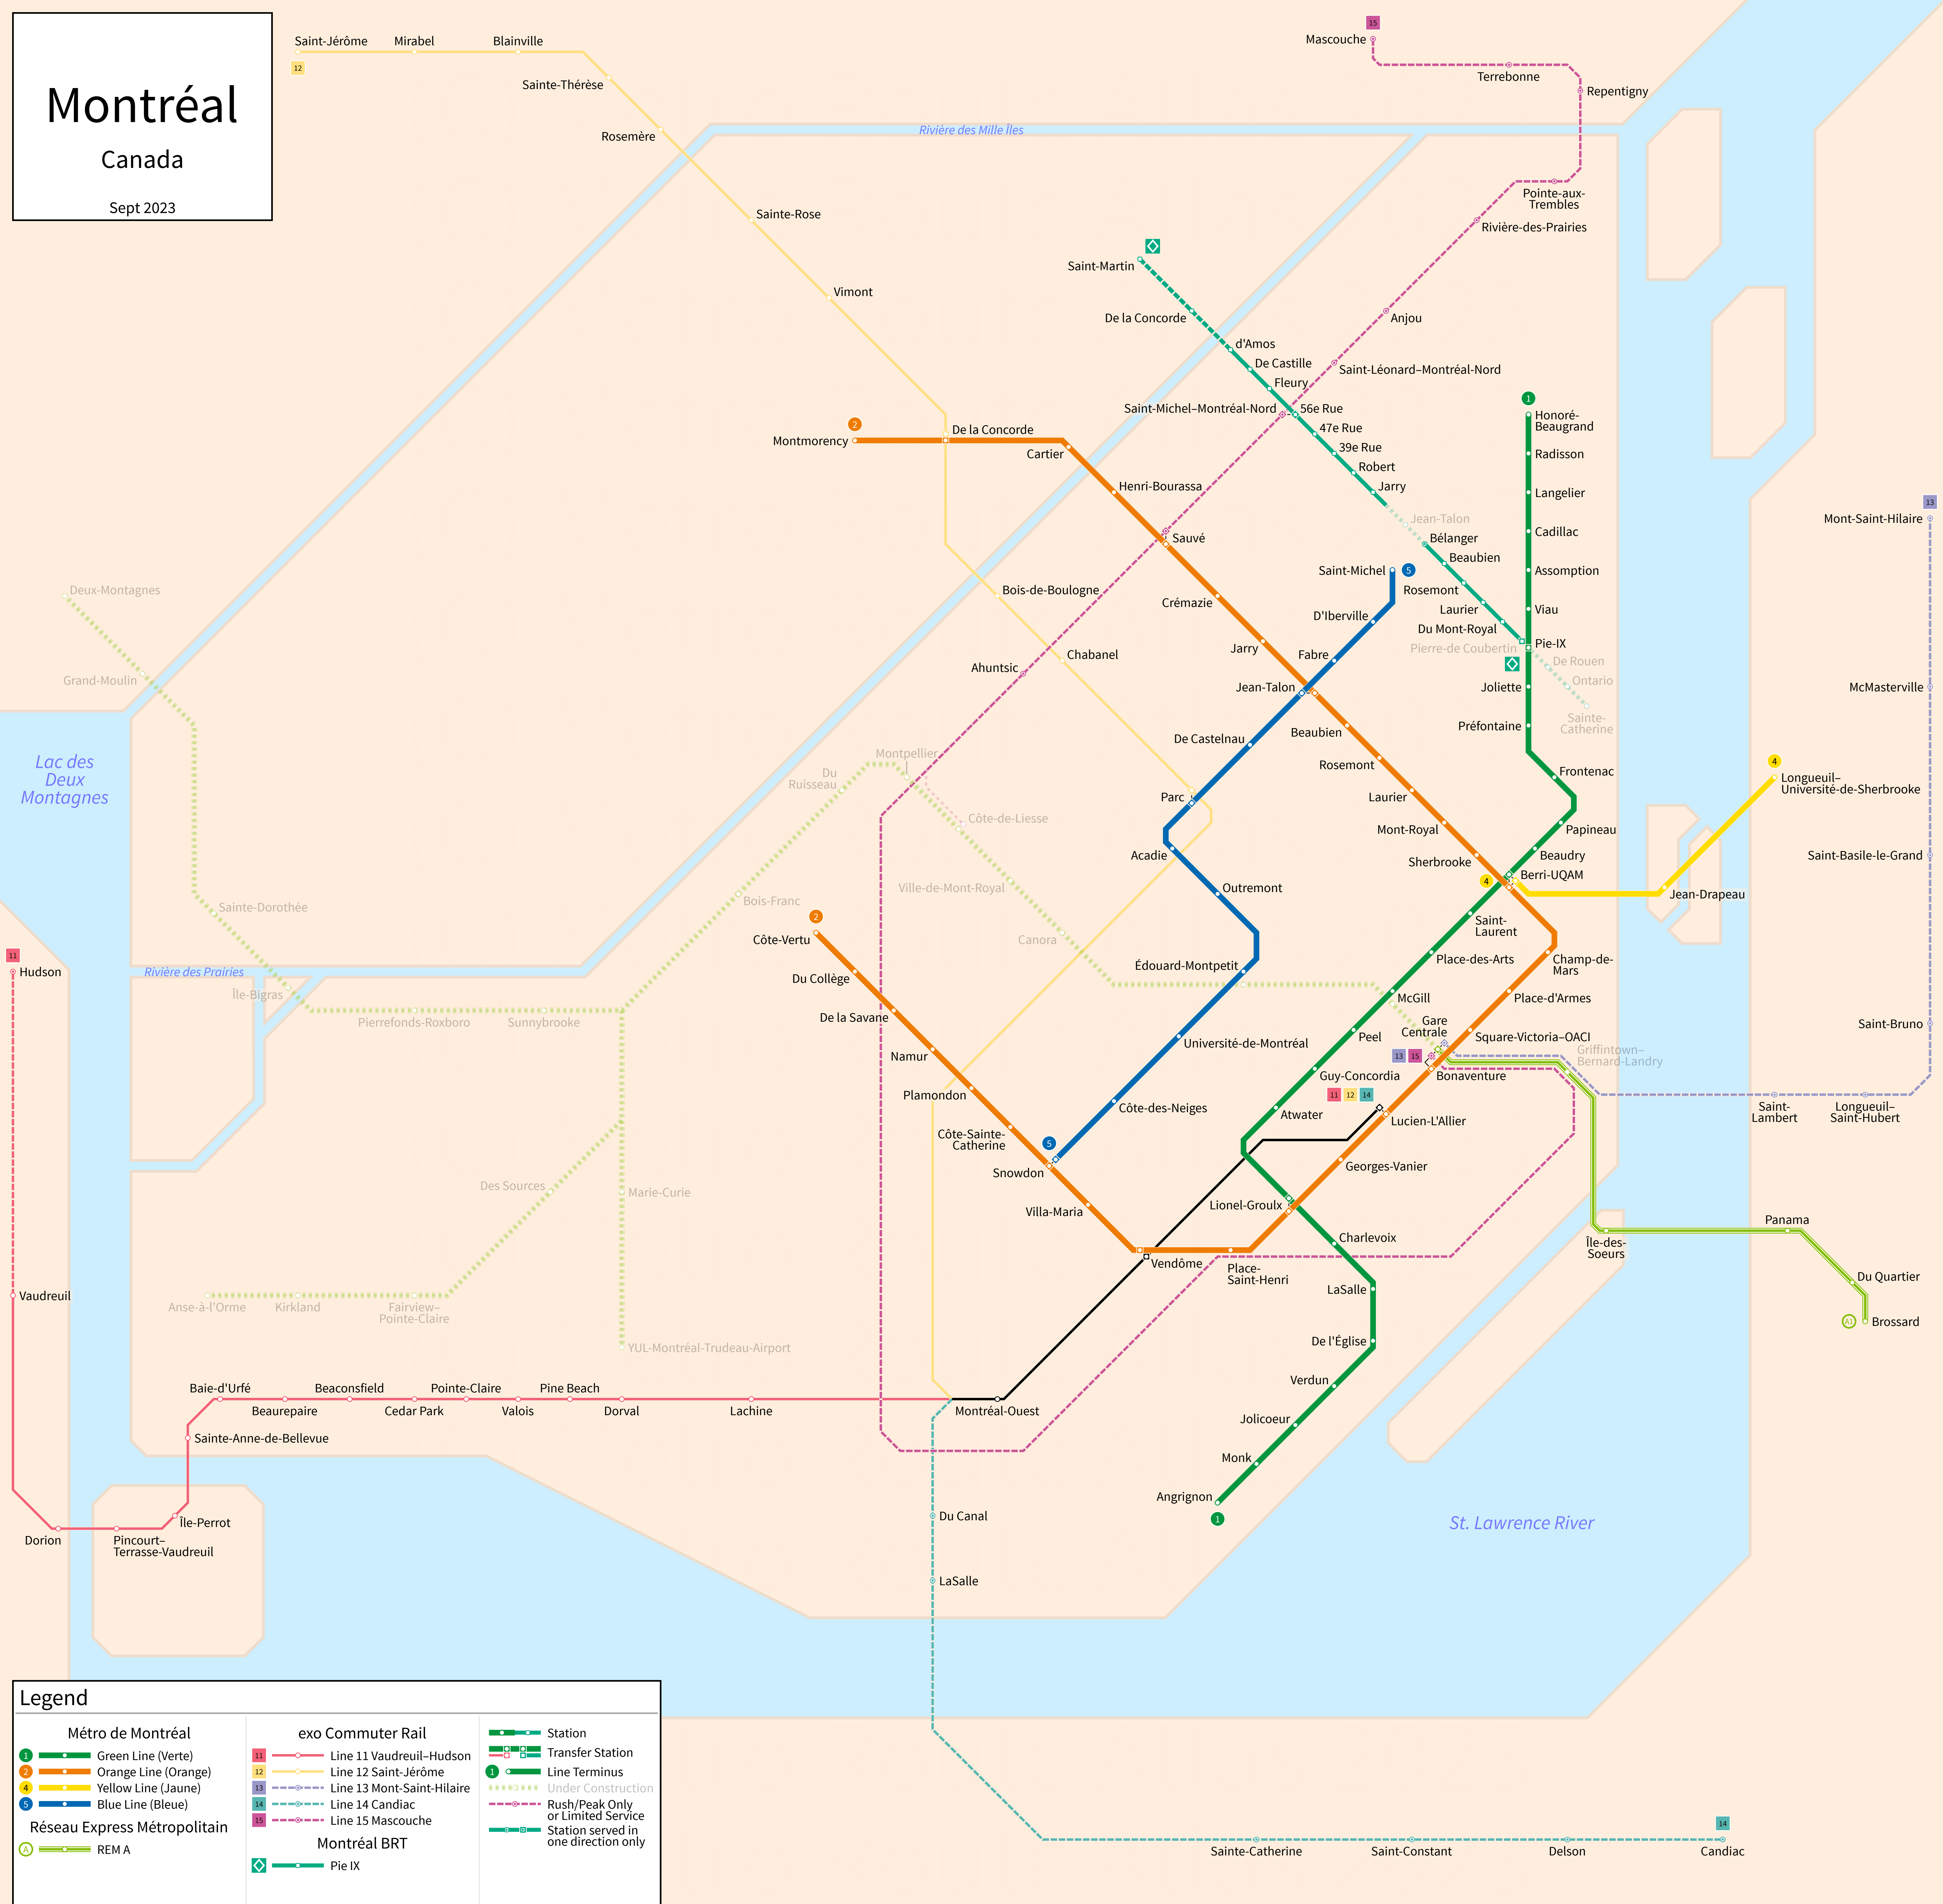

Montréal

Canada

Sept 2023

Legend

Métro de Montréal	exo Commuter Rail	Station
1 Green Line (Verte)	11 Line 11 Vaudreuil-Hudson	Transfer Station
2 Orange Line (Orange)	12 Line 12 Saint-Jérôme	Line Terminus
4 Yellow Line (Jaune)	13 Line 13 Mont-Saint-Hilaire	Under Construction
5 Blue Line (Bleue)	14 Line 14 Candiac	Rush/Peak Only or Limited Service
Réseau Express Métropolitain	15 Line 15 Mascouche	Station served in one direction only
REM A	Montréal BRT	
	Pie IX	

© Andrew Fan (Metro Route Atlas) 2023 | This is NOT an official map and may be out of date. Map is not to scale.