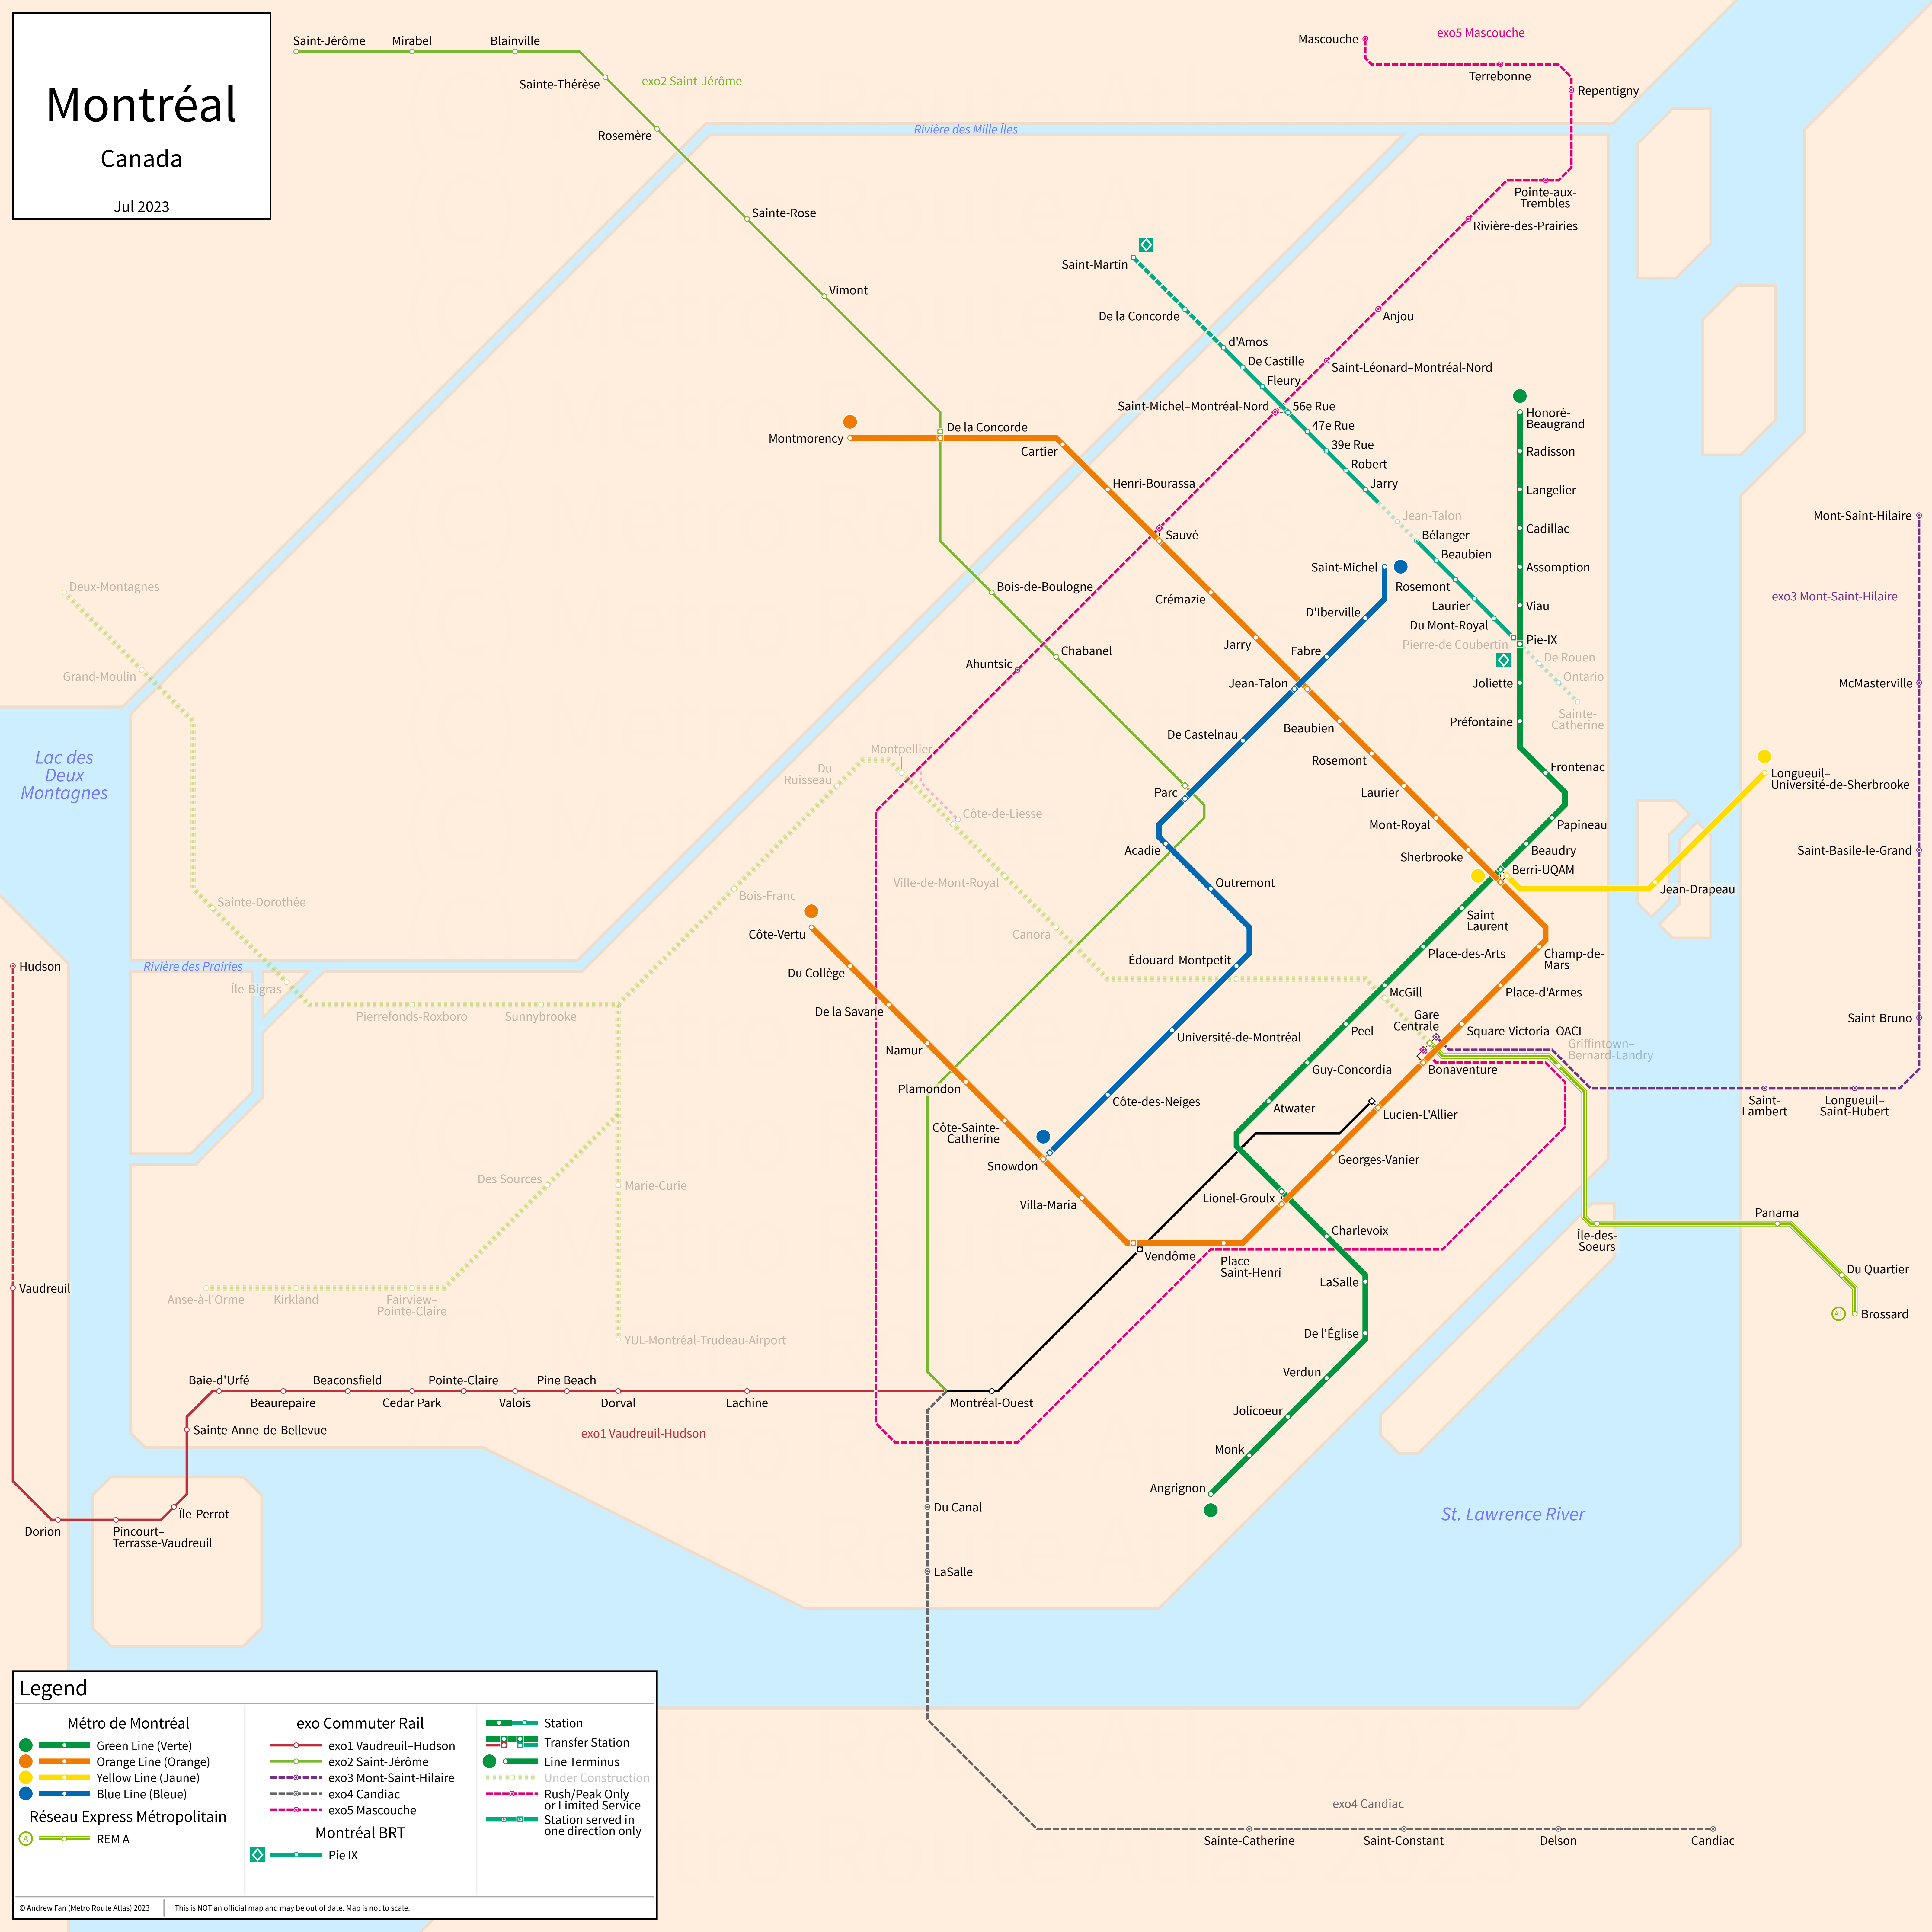

Montréal

Canada

Jul 2023

Legend

Métro de Montréal <ul style="list-style-type: none">Green Line (Verte)Orange Line (Orange)Yellow Line (Jaune)Blue Line (Bleue)	exo Commuter Rail <ul style="list-style-type: none">exo1 Vaudreuil-Hudsonexo2 Saint-Jérômeexo3 Mont-Saint-Hilaireexo4 Candiacexo5 Mascouche	Montréal BRT <ul style="list-style-type: none">Pie IX	Station <ul style="list-style-type: none">Transfer StationLine TerminusUnder ConstructionRush/Peak Only or Limited ServiceStation served in one direction only
--	--	--	---