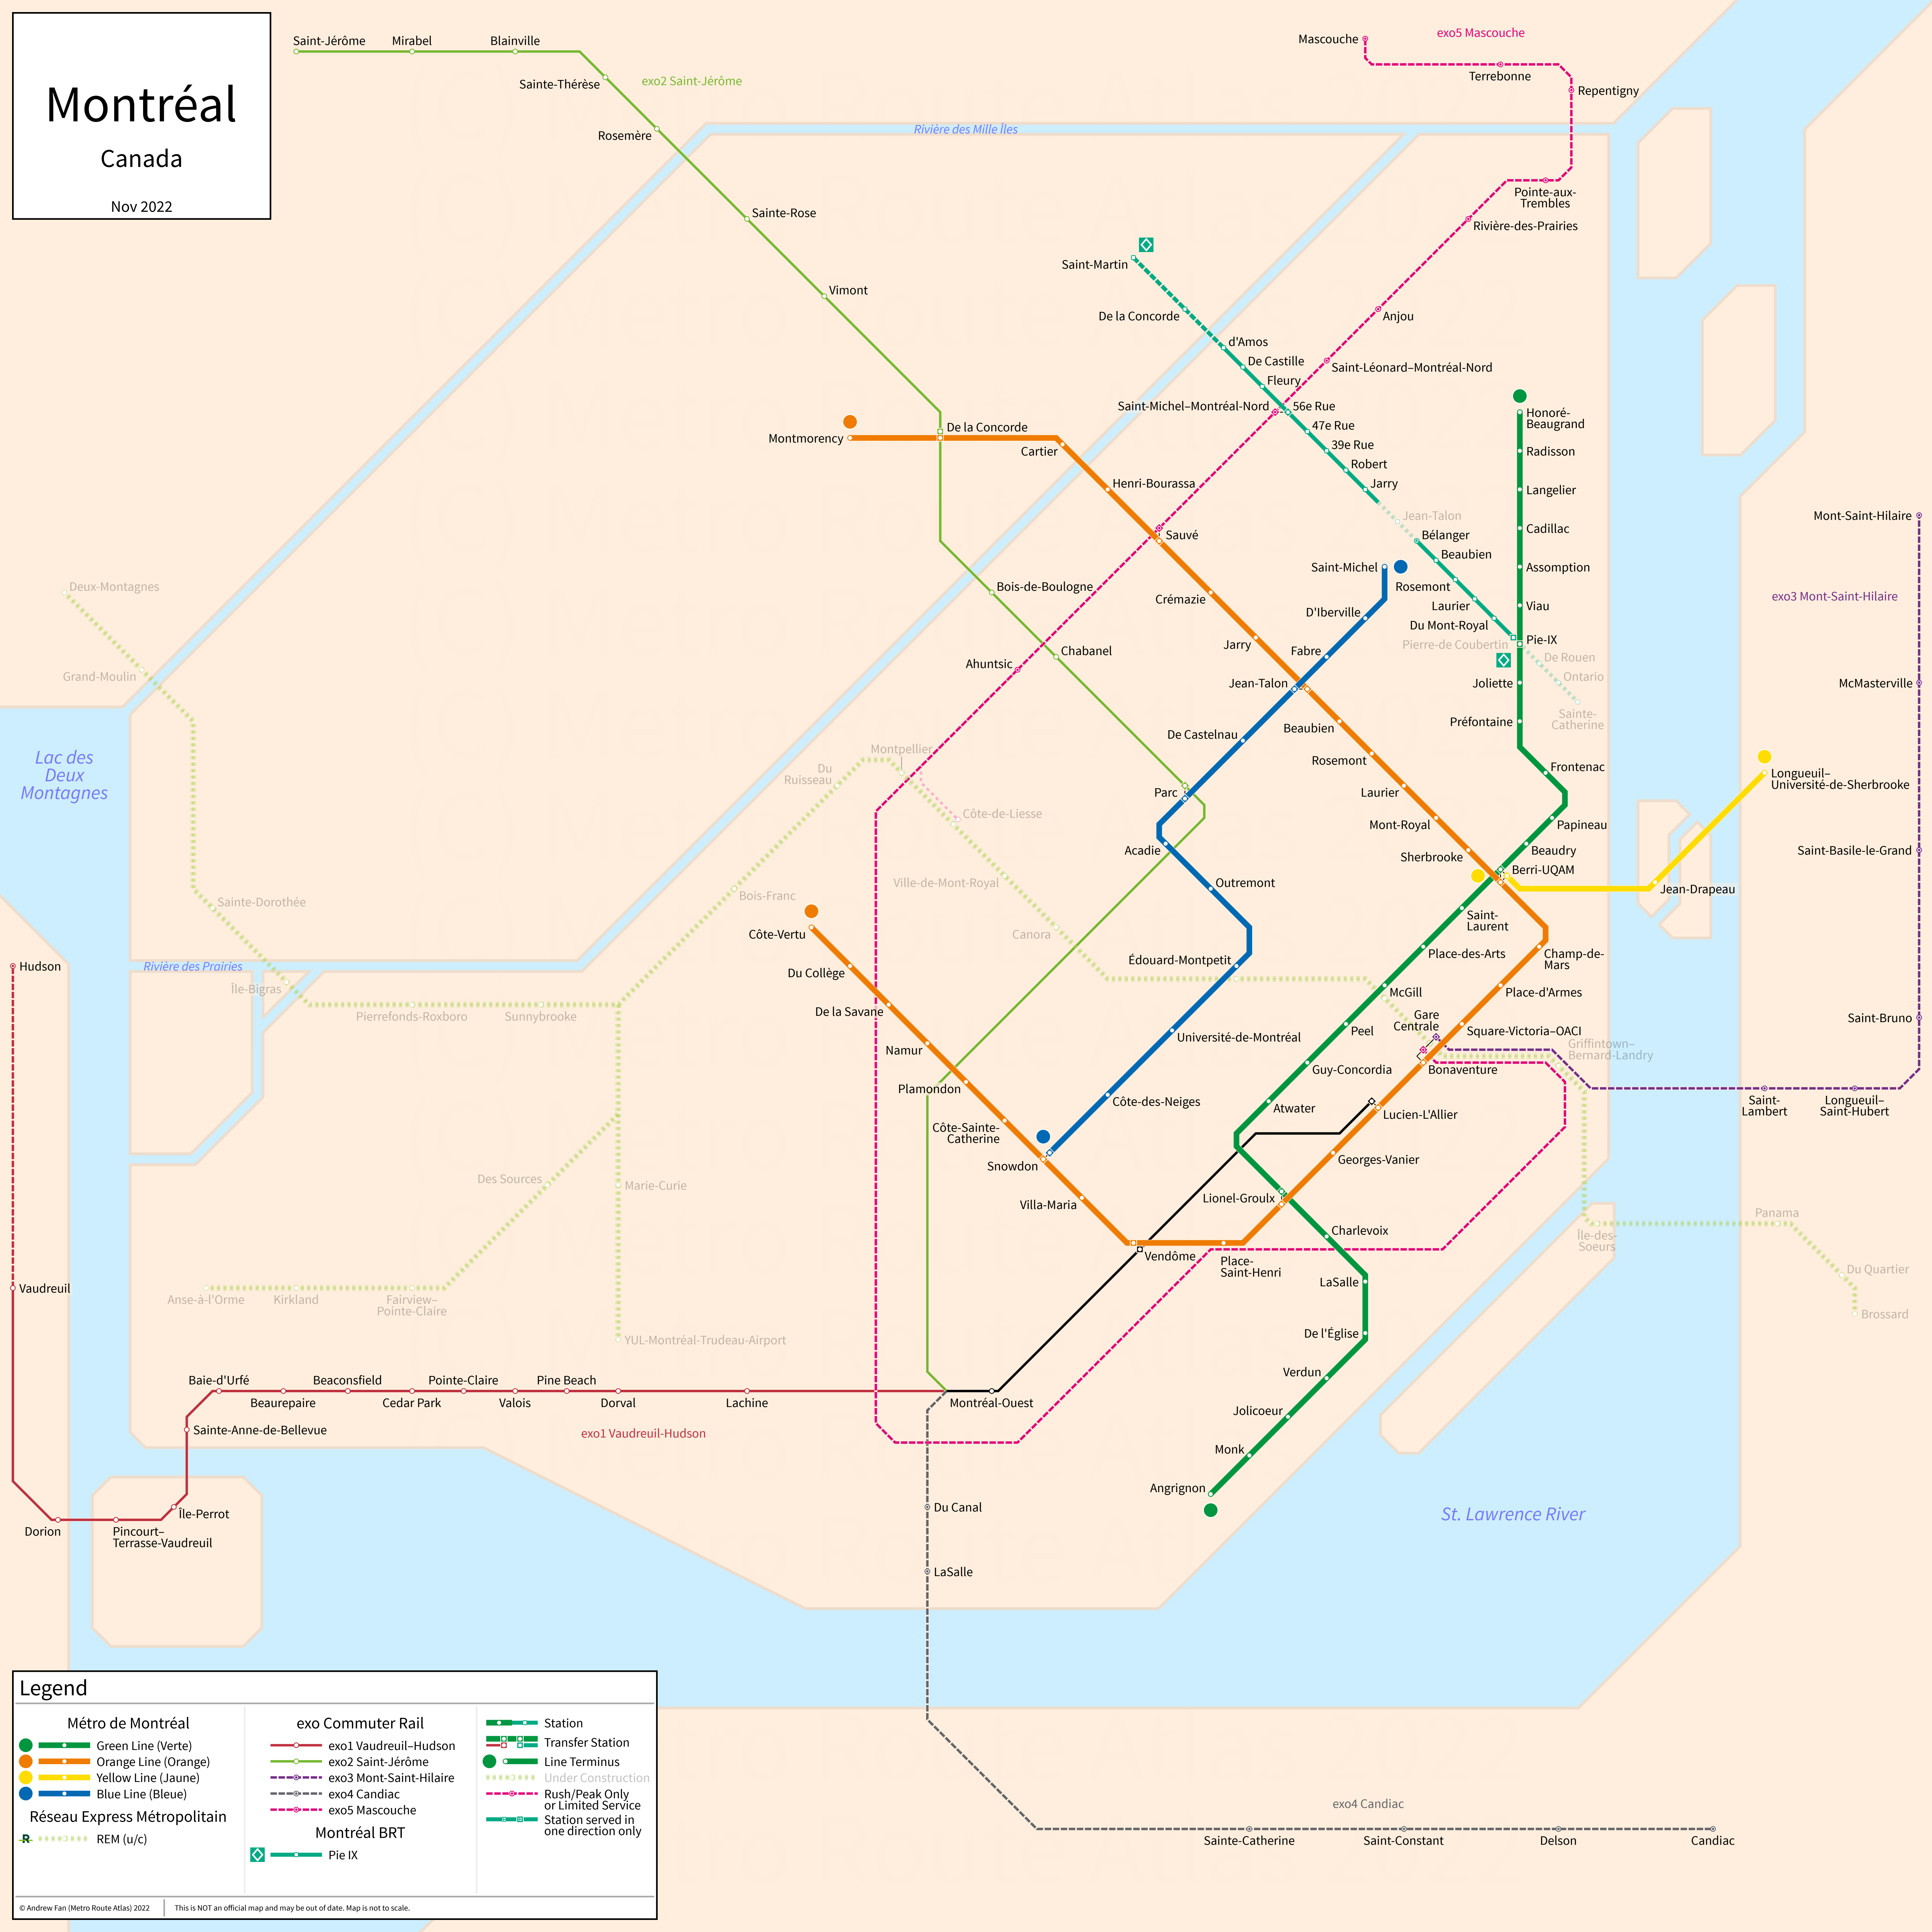

Montréal

Canada

Nov 2022

Legend

Métro de Montréal <ul style="list-style-type: none">Green Line (Verte)Orange Line (Orange)Yellow Line (Jaune)Blue Line (Bleue)	exo Commuter Rail <ul style="list-style-type: none">exo1 Vaudreuil-Hudsonexo2 Saint-Jérômeexo3 Mont-Saint-Hilaireexo4 Candiacexo5 Mascouche	<ul style="list-style-type: none">StationTransfer StationLine TerminusUnder ConstructionRush/Peak Only or Limited ServiceStation served in one direction only
Réseau Express Métropolitain <ul style="list-style-type: none">REM (u/c)	Montréal BRT <ul style="list-style-type: none">Pie IX	

© Andrew Fan (Metro Route Atlas) 2022 | This is NOT an official map and may be out of date. Map is not to scale.