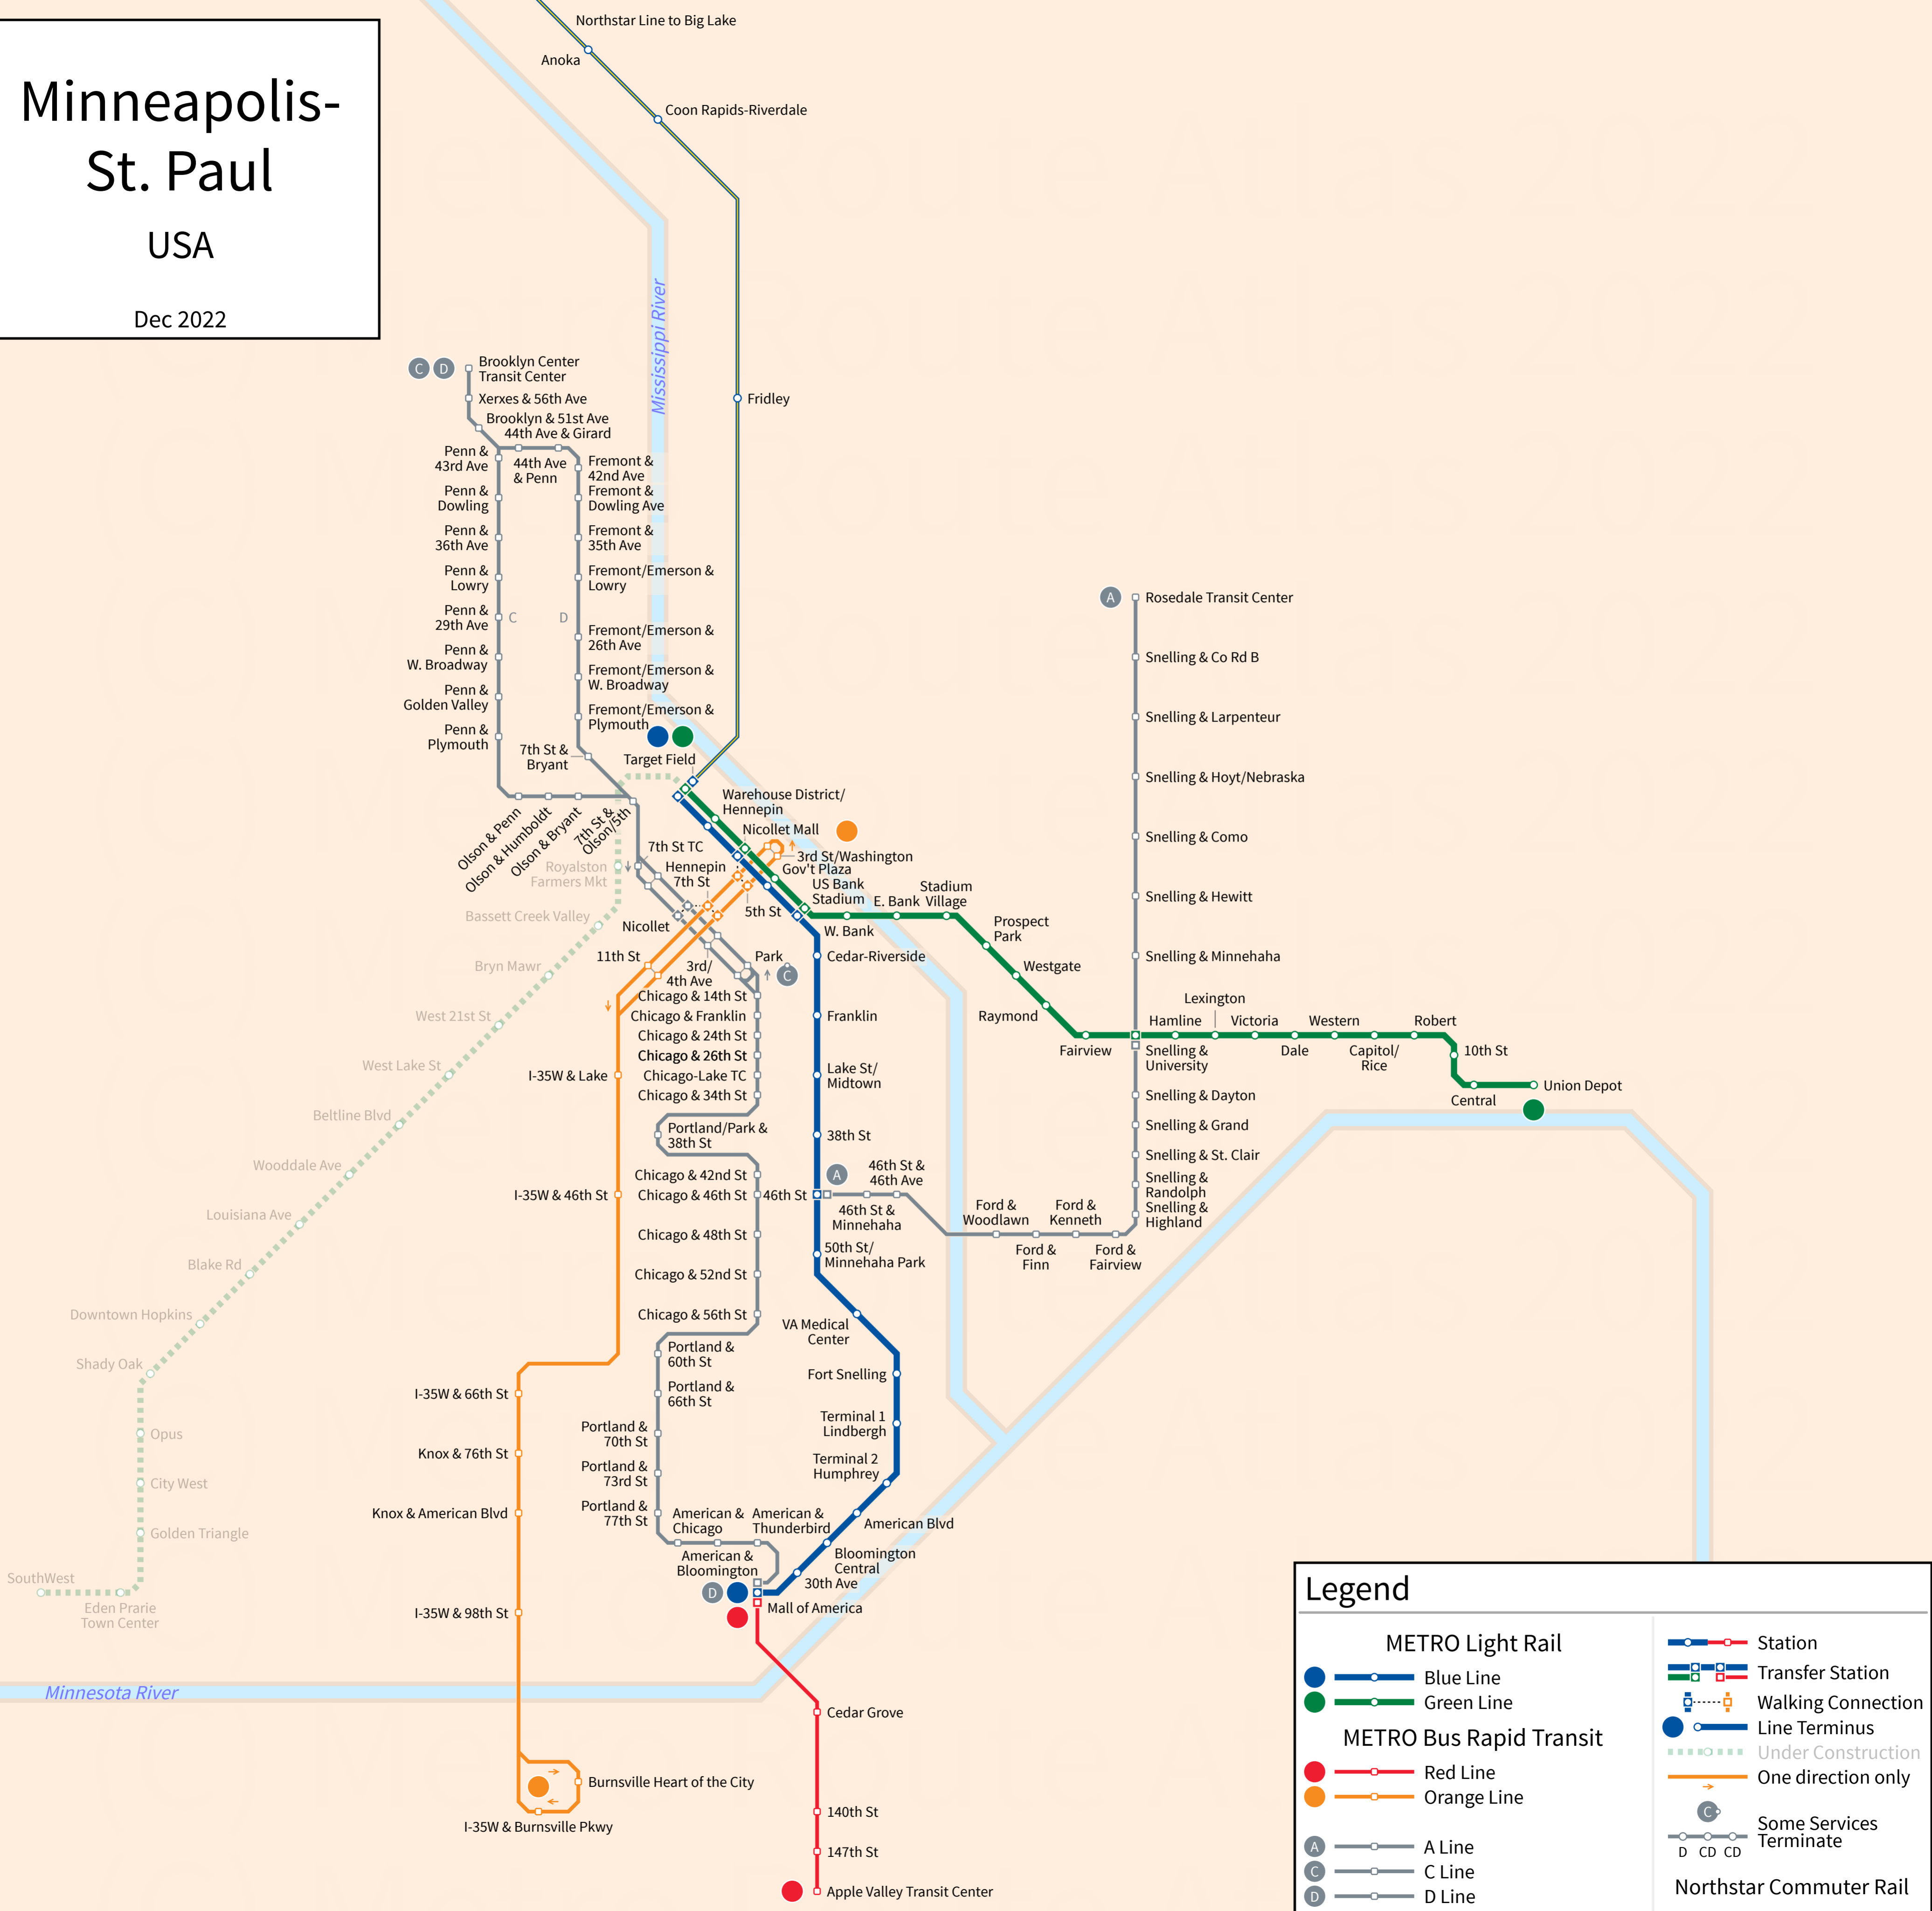

# Minneapolis- St. Paul

USA

Dec 2022

### Legend

Blue Line	Station
Green Line	Transfer Station
Red Line	Walking Connection
Orange Line	Line Terminus
Red Line	Under Construction
Orange Line	One direction only
A Line	Some Services Terminate
C Line	Northstar Commuter Rail
D Line	Northstar Line

© Andrew Fan (Metro Route Atlas) 2022 | This is NOT an official map and may be out of date. Map is not to scale.