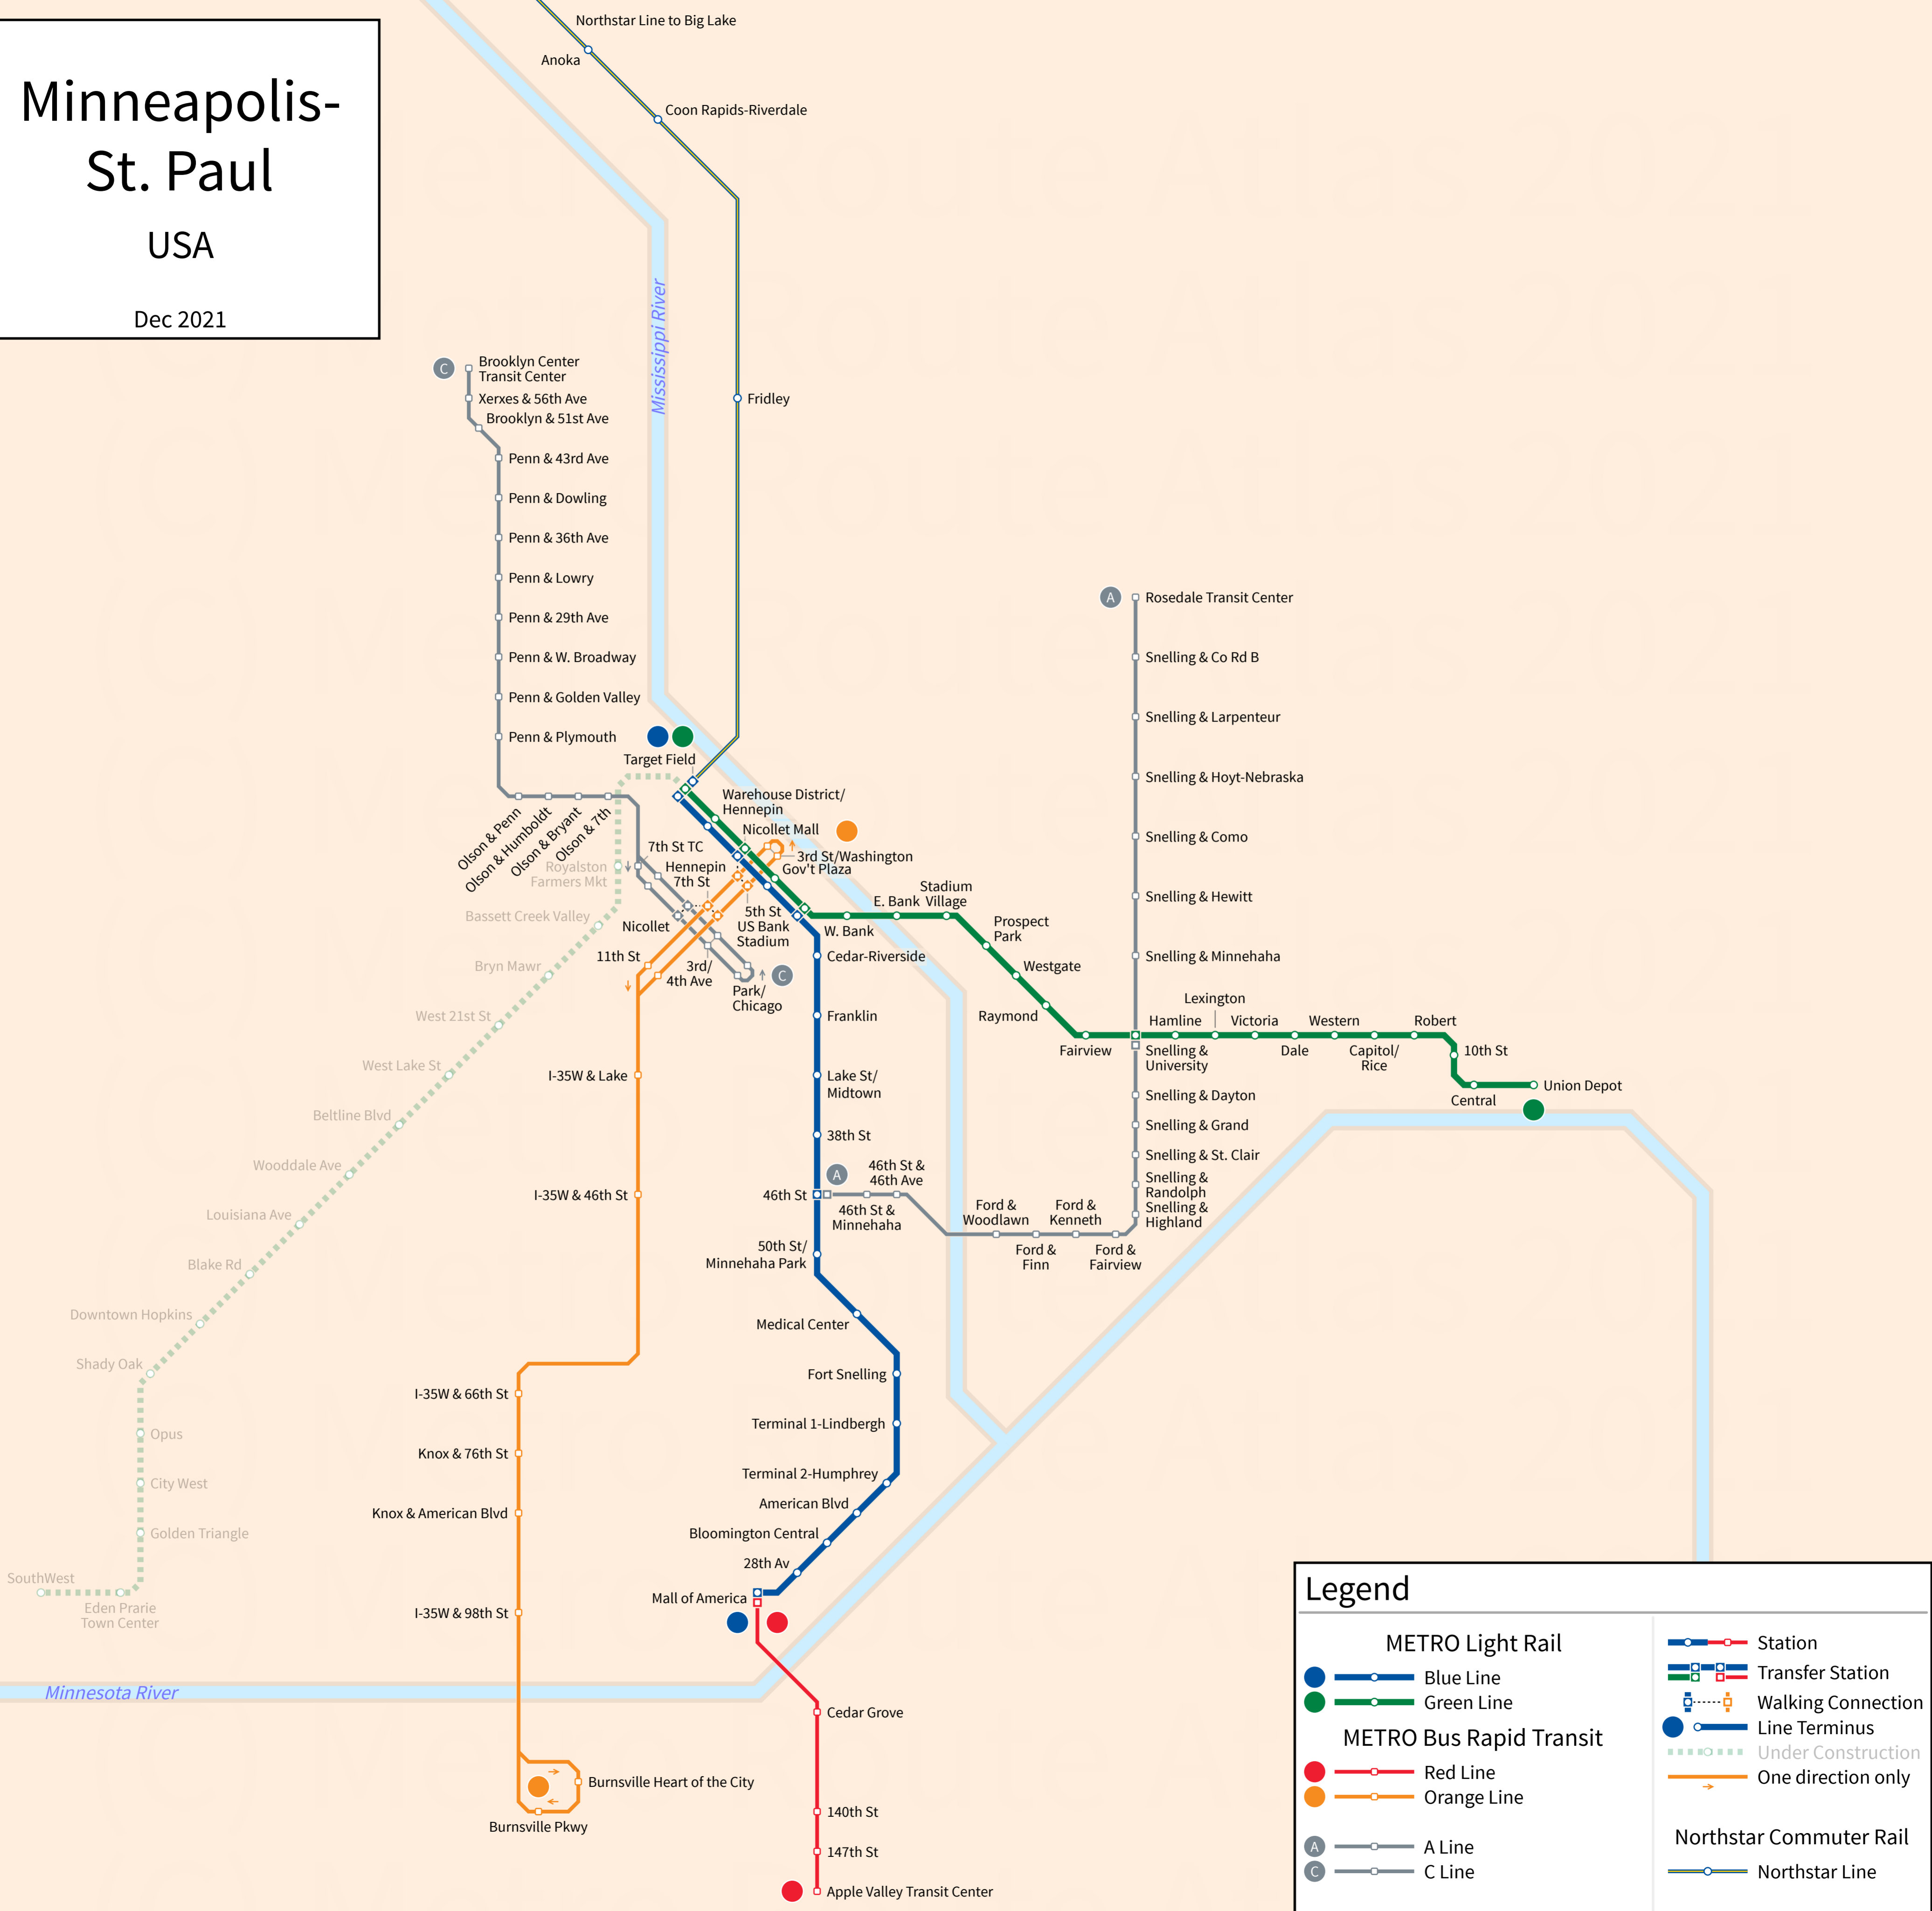

Minneapolis- St. Paul

USA

Dec 2021

Legend

	Blue Line		Station
	Green Line		Transfer Station
	Red Line		Walking Connection
	Orange Line		Line Terminus
	A Line		Under Construction
	C Line		One direction only
	Northstar Line		Northstar Commuter Rail