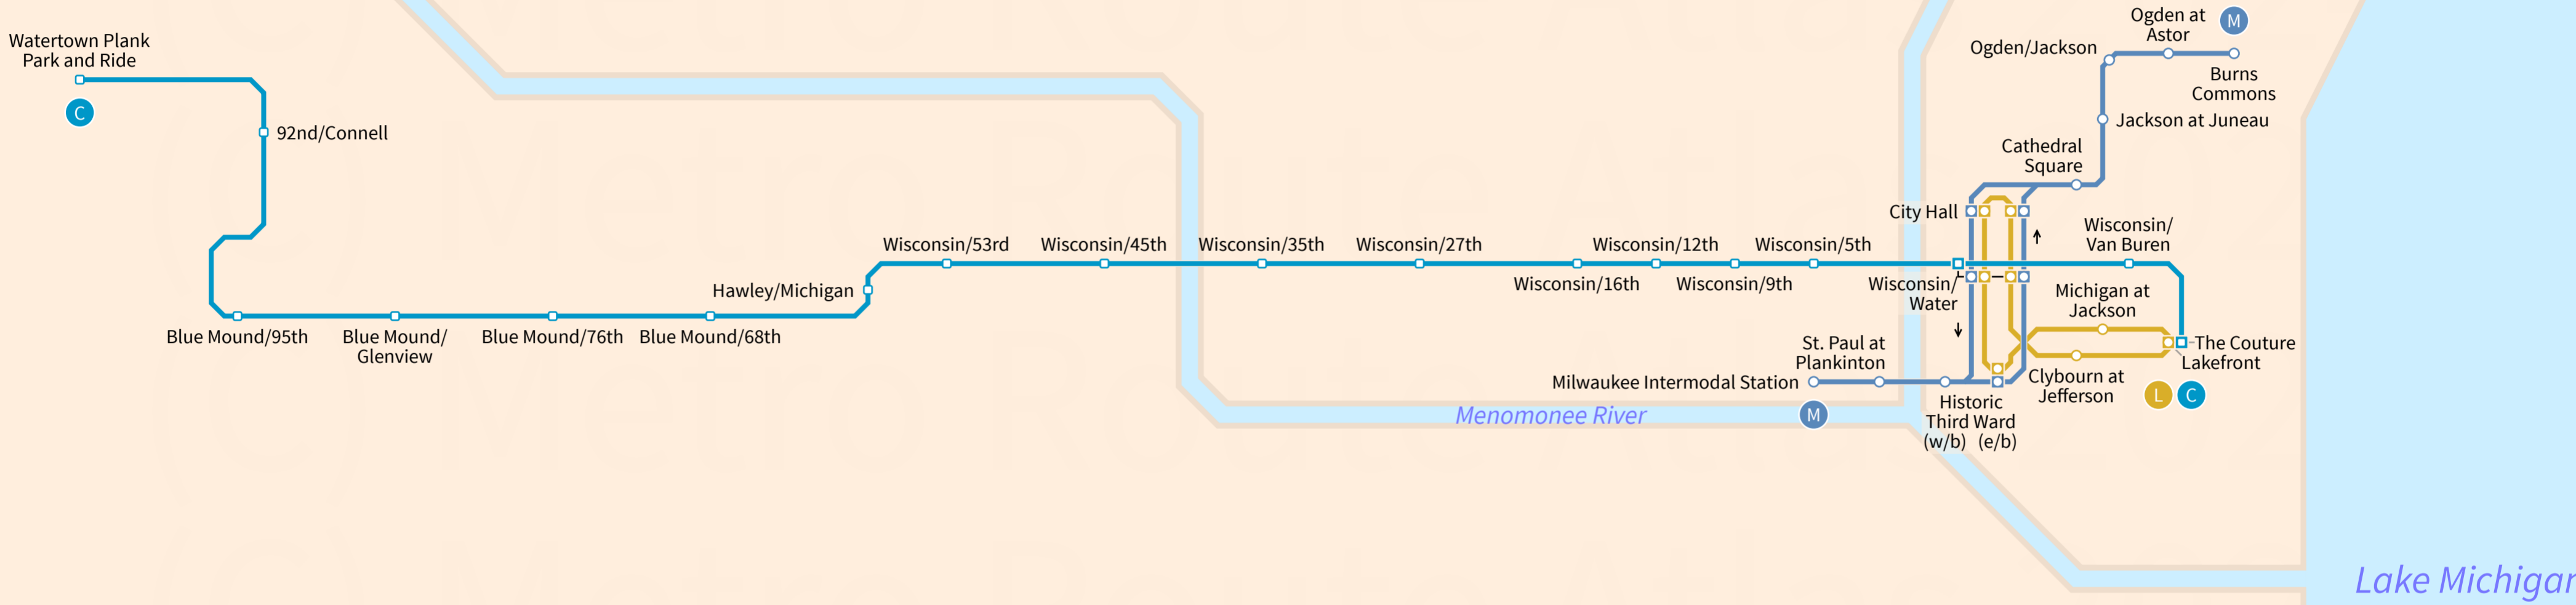

Milwaukee

USA

2024-10-24

Legend

The Hop Streetcar		Station	
	M-Line		Station
	L-Line		Transfer Station
CONNECT BRT			Line Terminus
	CONNECT 1 Wisconsin Ave		Under Construction
			One direction only

© Andrew Fan (Metro Route Atlas) 2024 | This is NOT an official map and may be out of date. Map is not to scale.