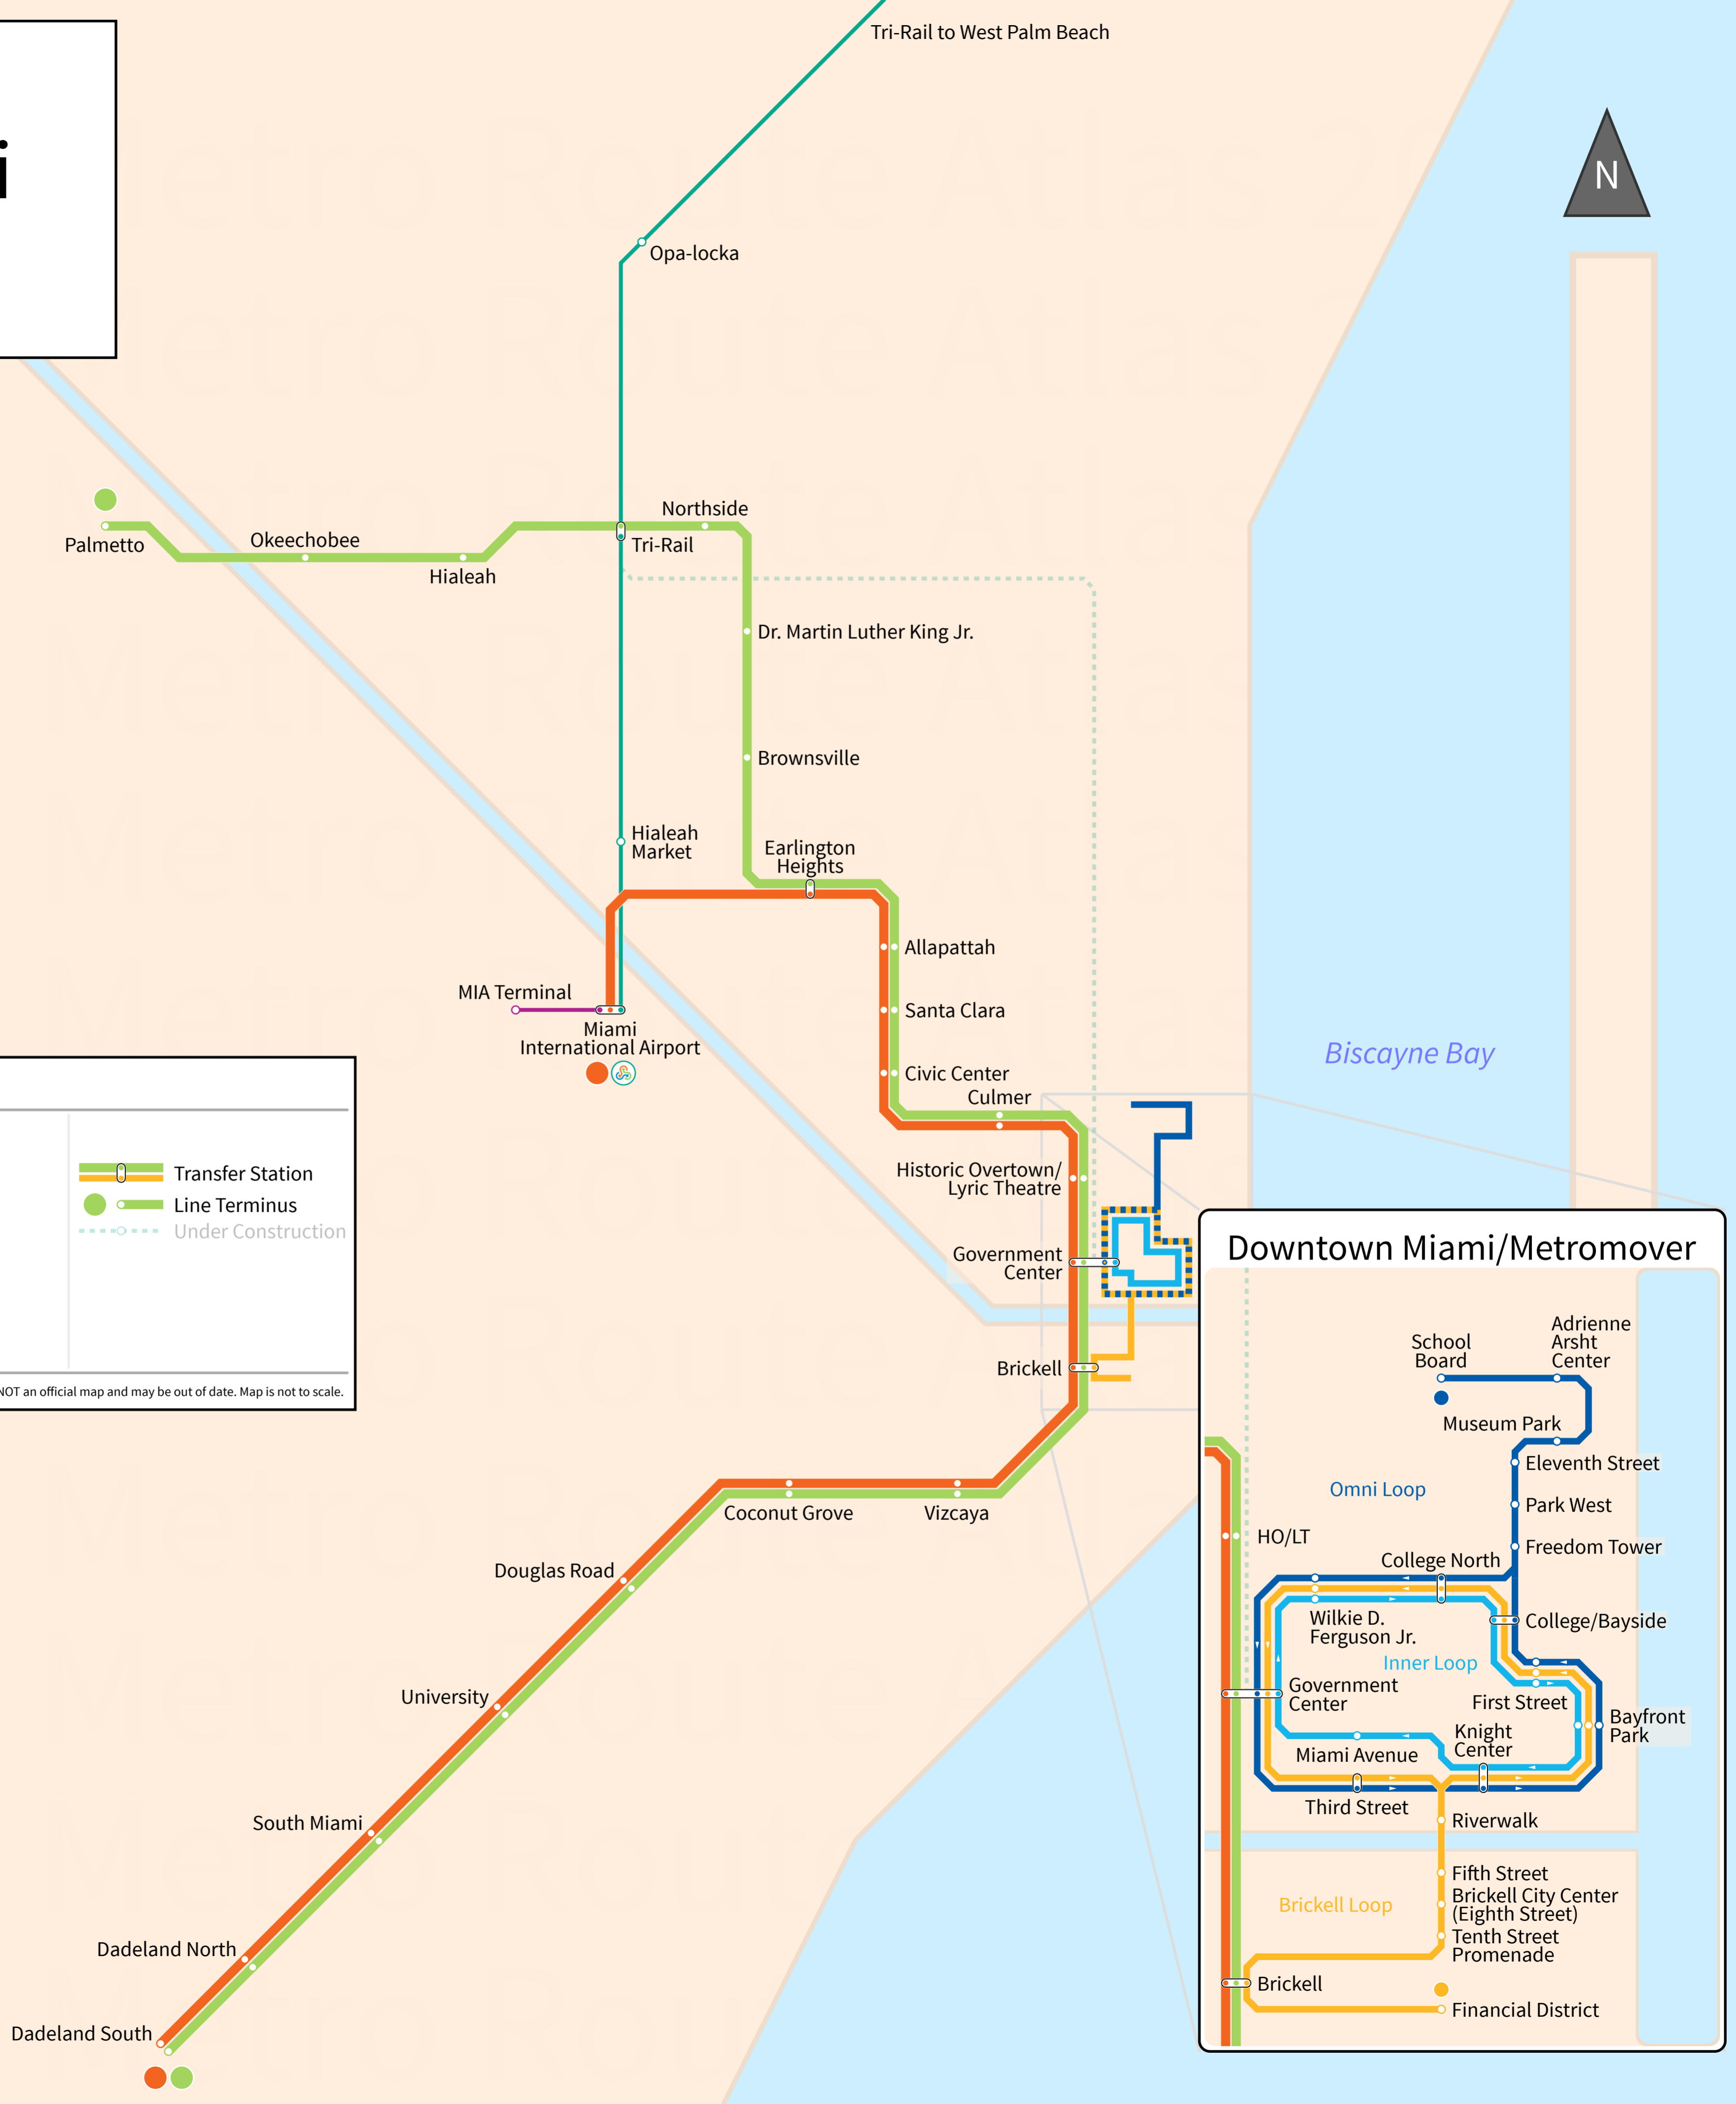

Miami

USA

Jan 2020

Legend

- Miami-Dade Transit**
 - Green Line
 - Orange Line
 - Metromover
- Other Rail Transit**
 - Tri-Rail
 - MIA Mover
- Transfer Station
- Line Terminus
- Under Construction

© Andrew Fan (Metro Route Atlas) 2020 | This is NOT an official map and may be out of date. Map is not to scale.

Downtown Miami/Metromover