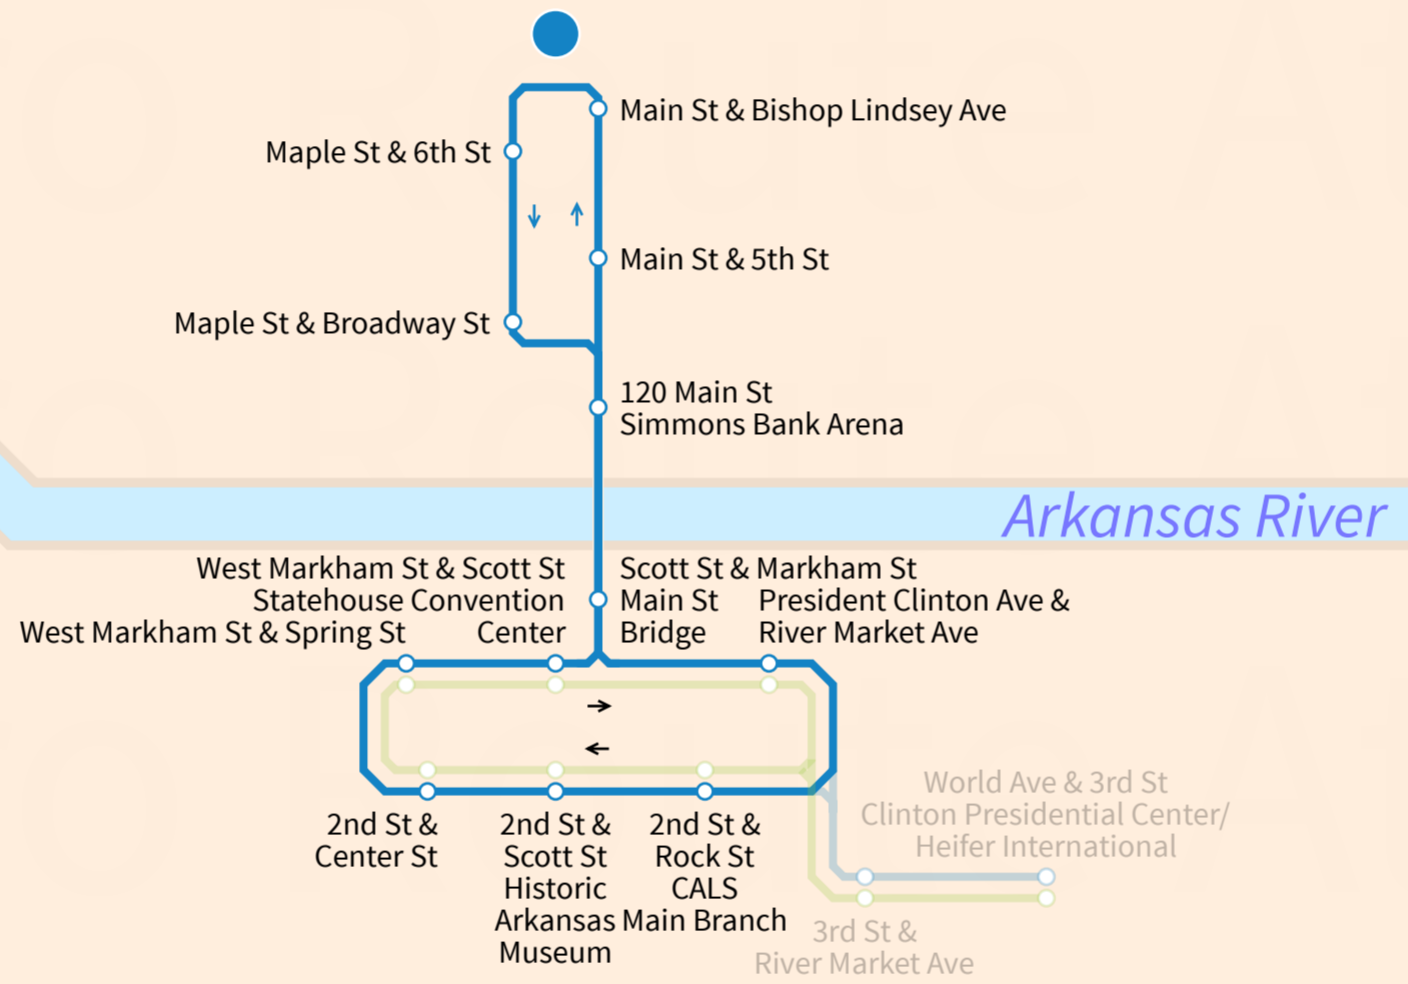

# Little Rock

(Central Arkansas)  
USA

2025-03-17

### Legend

Blue Line	Station
Green Line (suspended)	Transfer Station
Line Terminus	One direction only
Temp. Suspended	No service after 5:45 PM

© Andrew Fan (Metro Route Atlas) 2025 | This is NOT an official map and may be out of date. Map is not to scale.