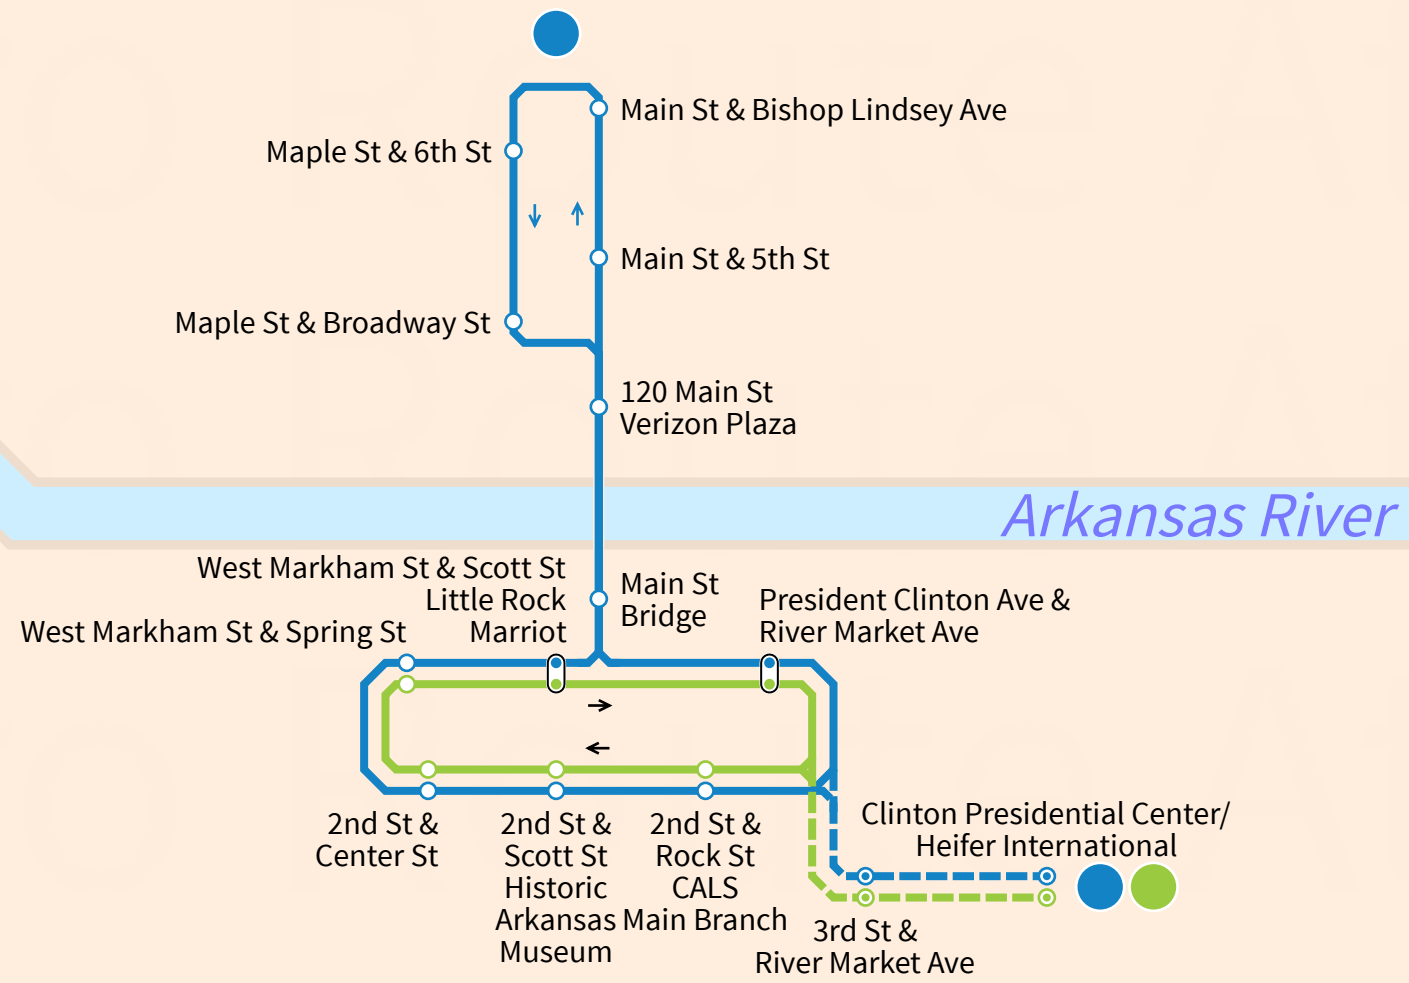

Little Rock

(Central Arkansas)
USA

Sept 2020

Legend

<p>Rock Region METRO Streetcar</p> <ul style="list-style-type: none"> Blue Line Green Line (Mon-Sat) 	<ul style="list-style-type: none"> Station Street Stop Transfer Station Line Terminus Under Construction No service after 5:45 PM
--	---

© Andrew Fan (Metro Route Atlas) 2020 | This is NOT an official map and may be out of date. Map is not to scale.