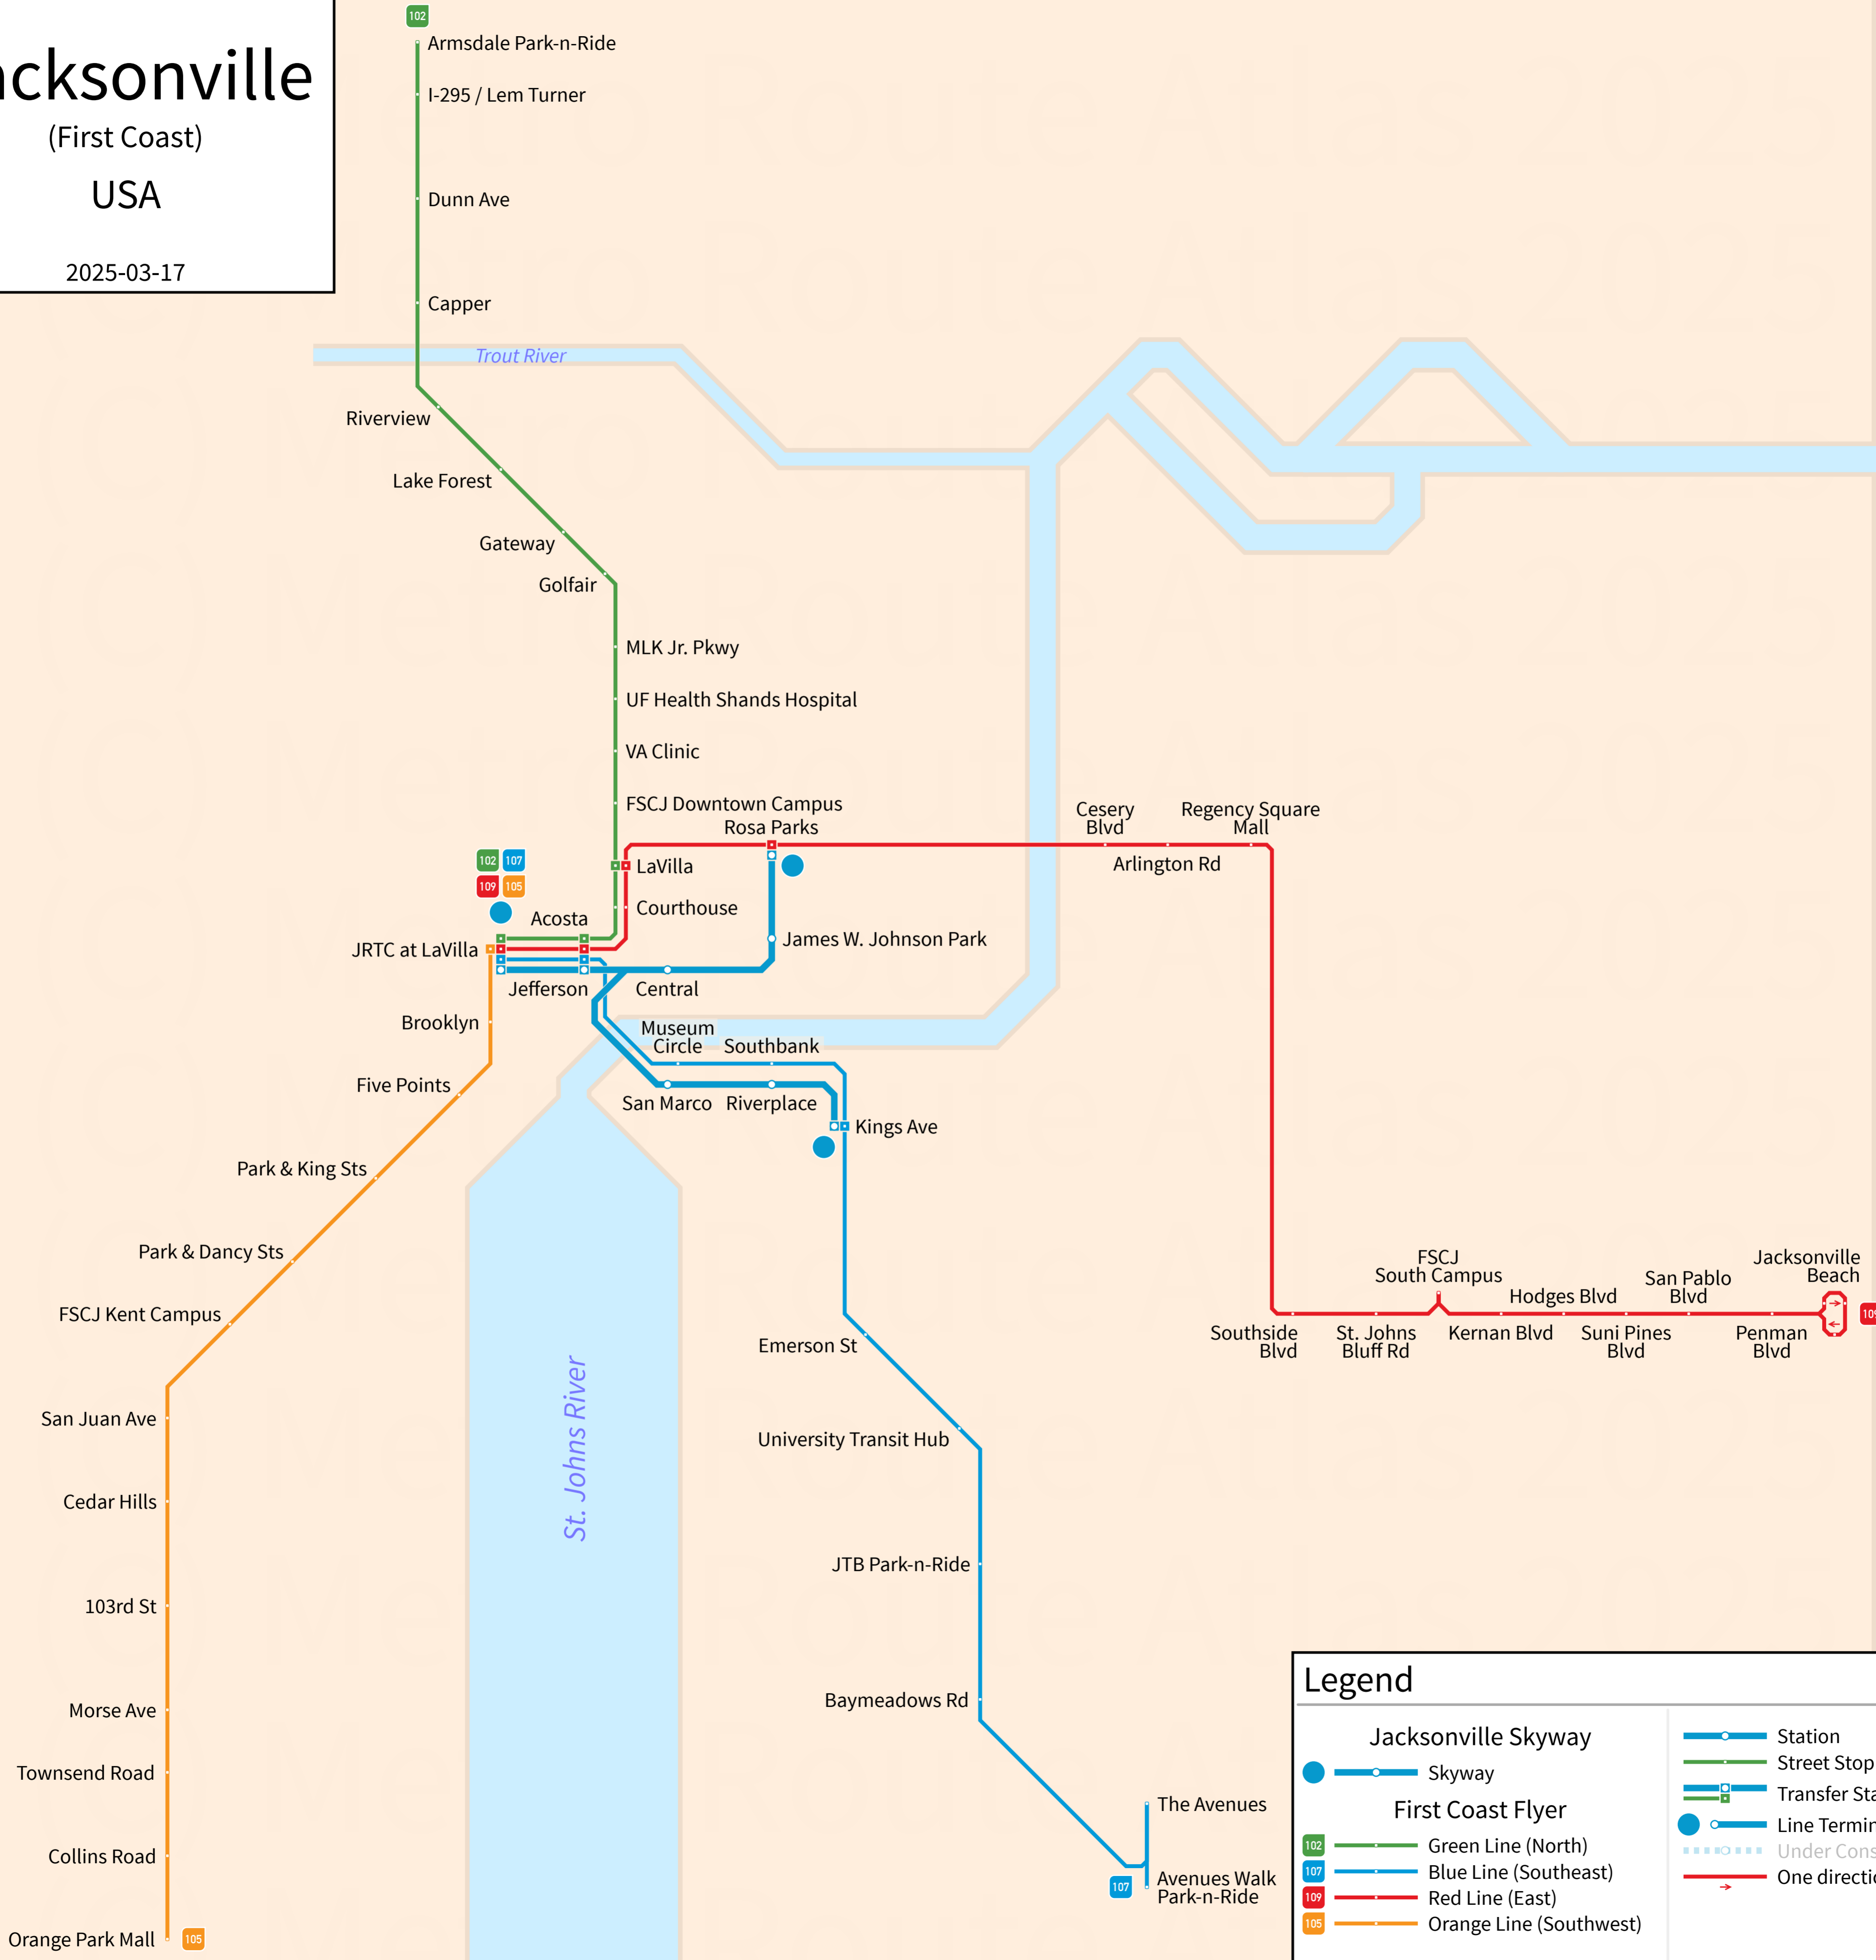

Jacksonville

(First Coast)
USA

2025-03-17

Legend

Skyway	Station
Street Stop	Transfer Station
Line Terminus	Under Construction
Green Line (North)	One direction only
Blue Line (Southeast)	
Red Line (East)	
Orange Line (Southwest)	

© Andrew Fan (Metro Route Atlas) 2025 | This is NOT an official map and may be out of date. Map is not to scale.