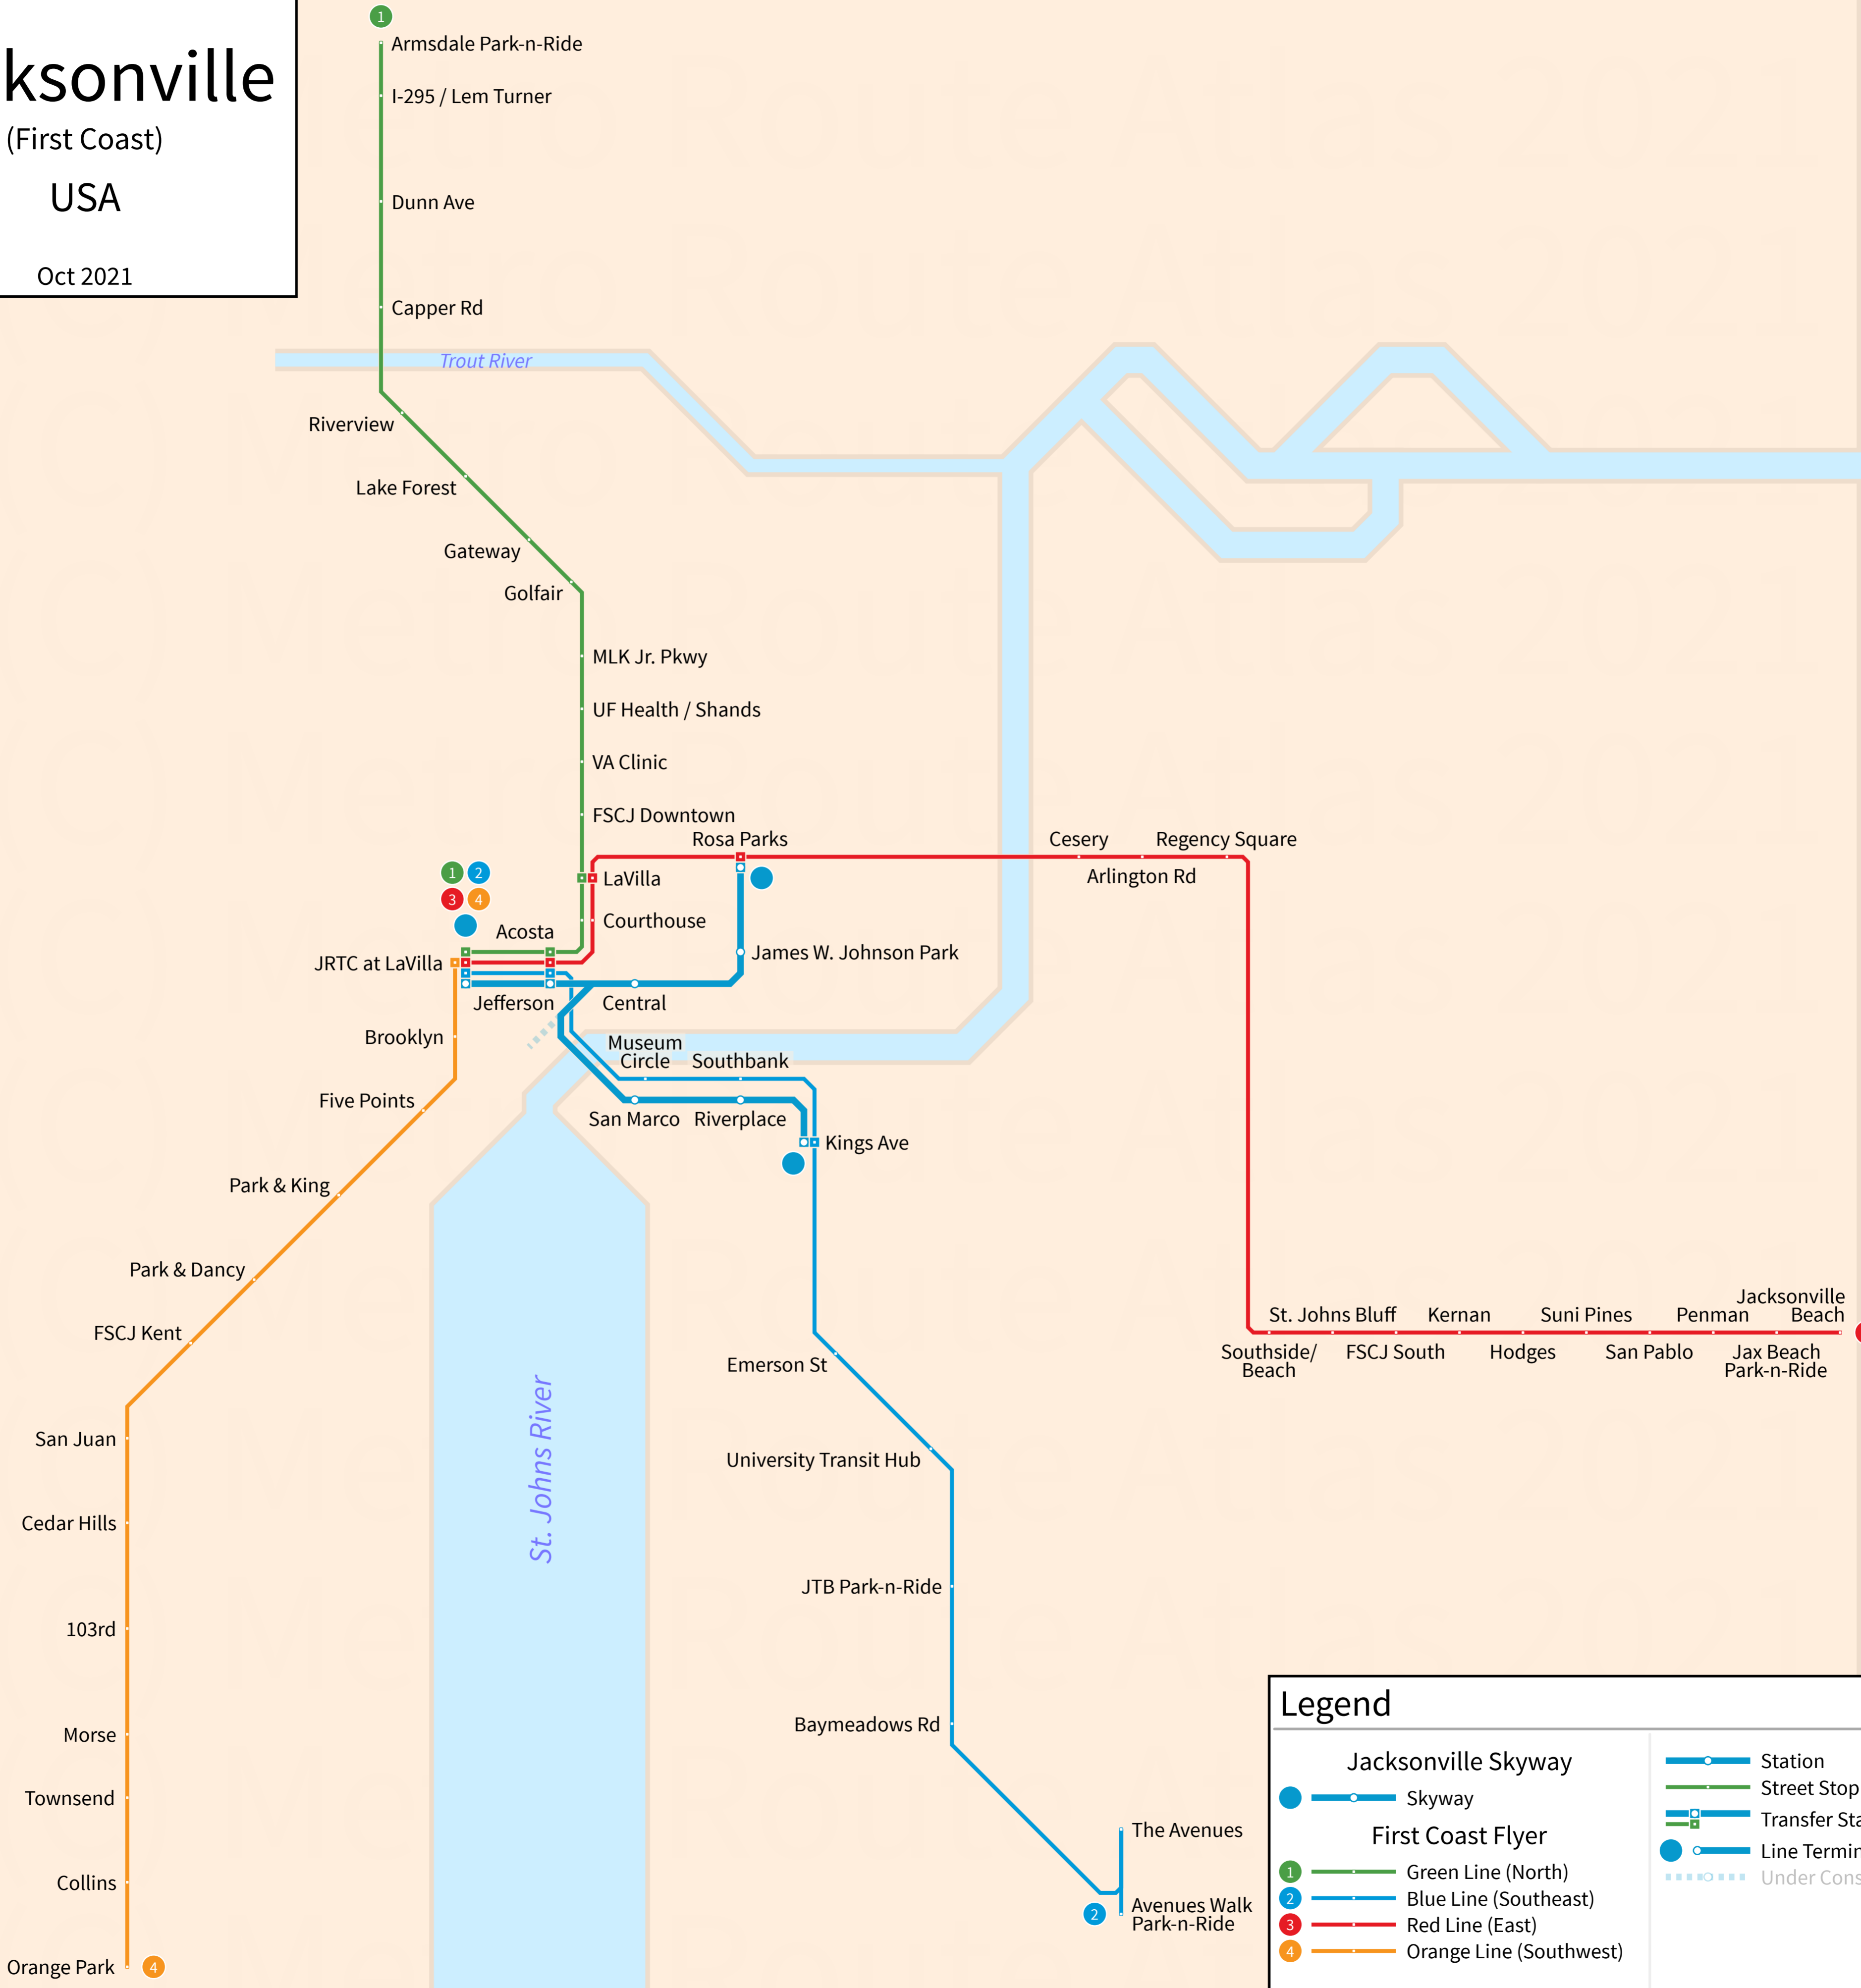

# Jacksonville

(First Coast)  
USA

Oct 2021

### Legend

Skyway	Station
Street Stop	Transfer Station
Line Terminus	Line Terminus
Under Construction	Under Construction

© Andrew Fan (Metro Route Atlas) 2021 | This is NOT an official map and may be out of date. Map is not to scale.