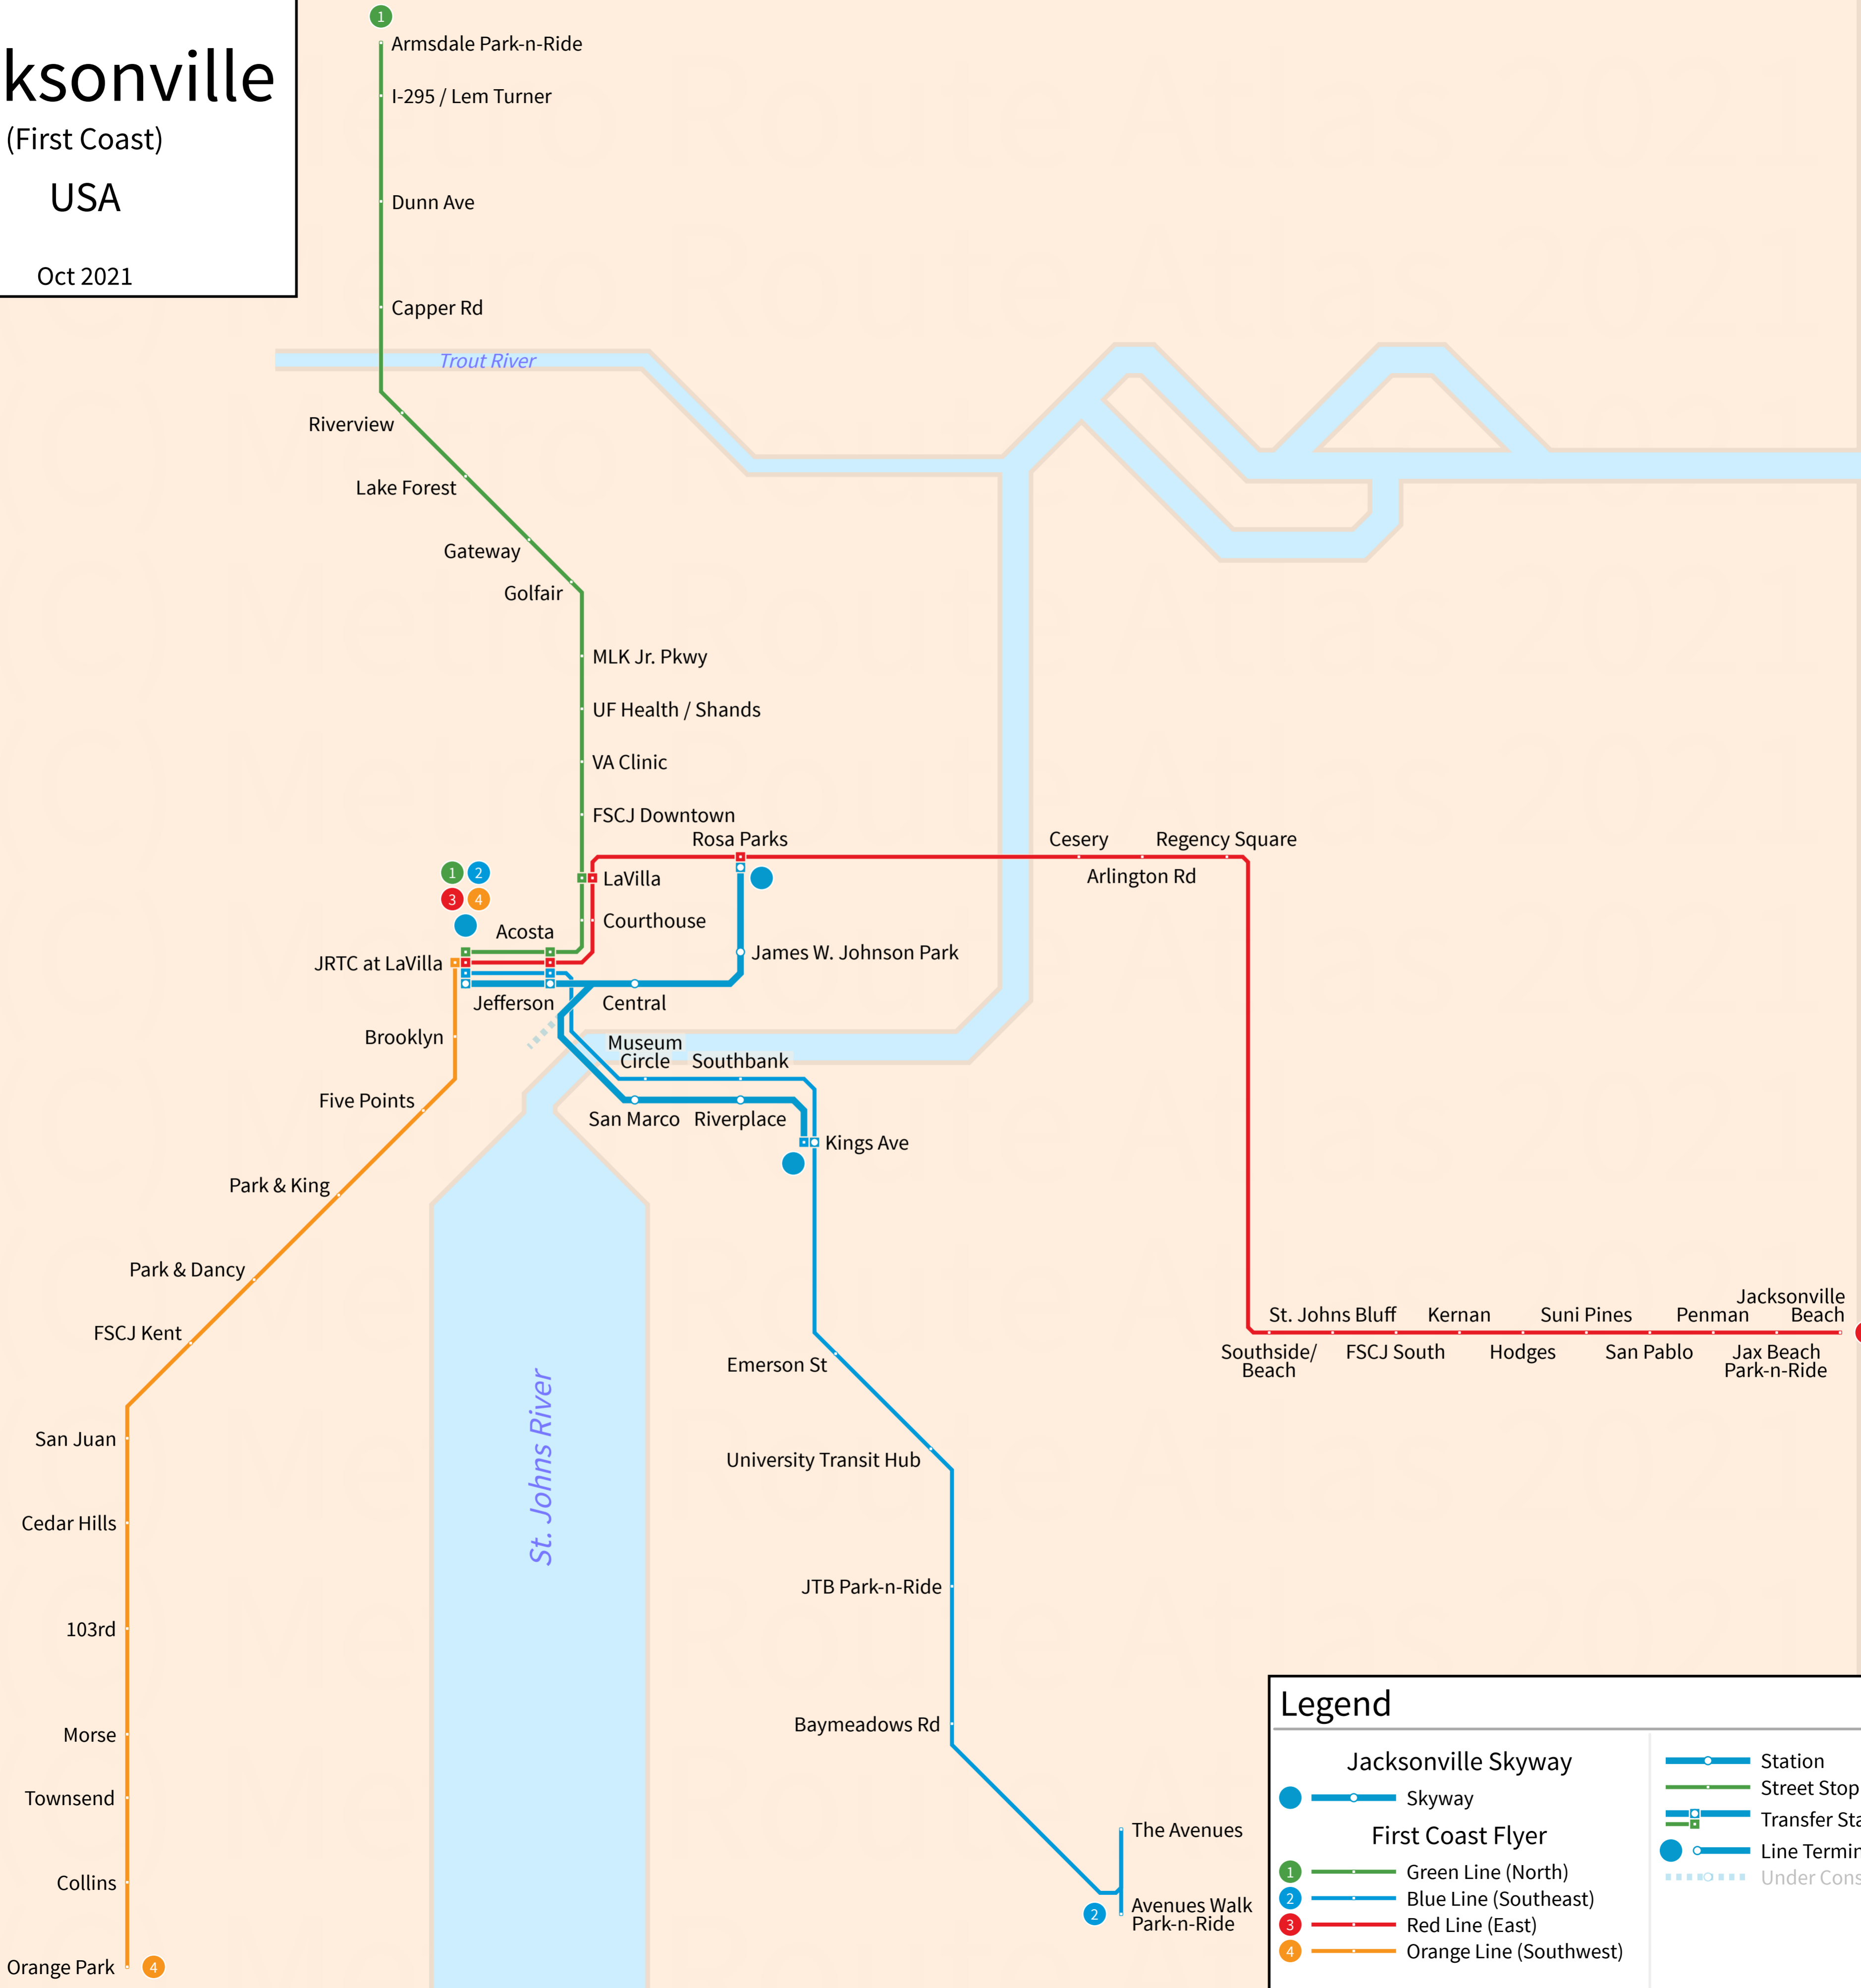

# Jacksonville

(First Coast)  
USA

Oct 2021

### Legend

Skyway	Station
Street Stop	Transfer Station
Line Terminus	Line Terminus
Under Construction	Under Construction

© Andrew Fan (Metro Route Atlas) 2021 | This is NOT an official map and may be out of date. Map is not to scale.