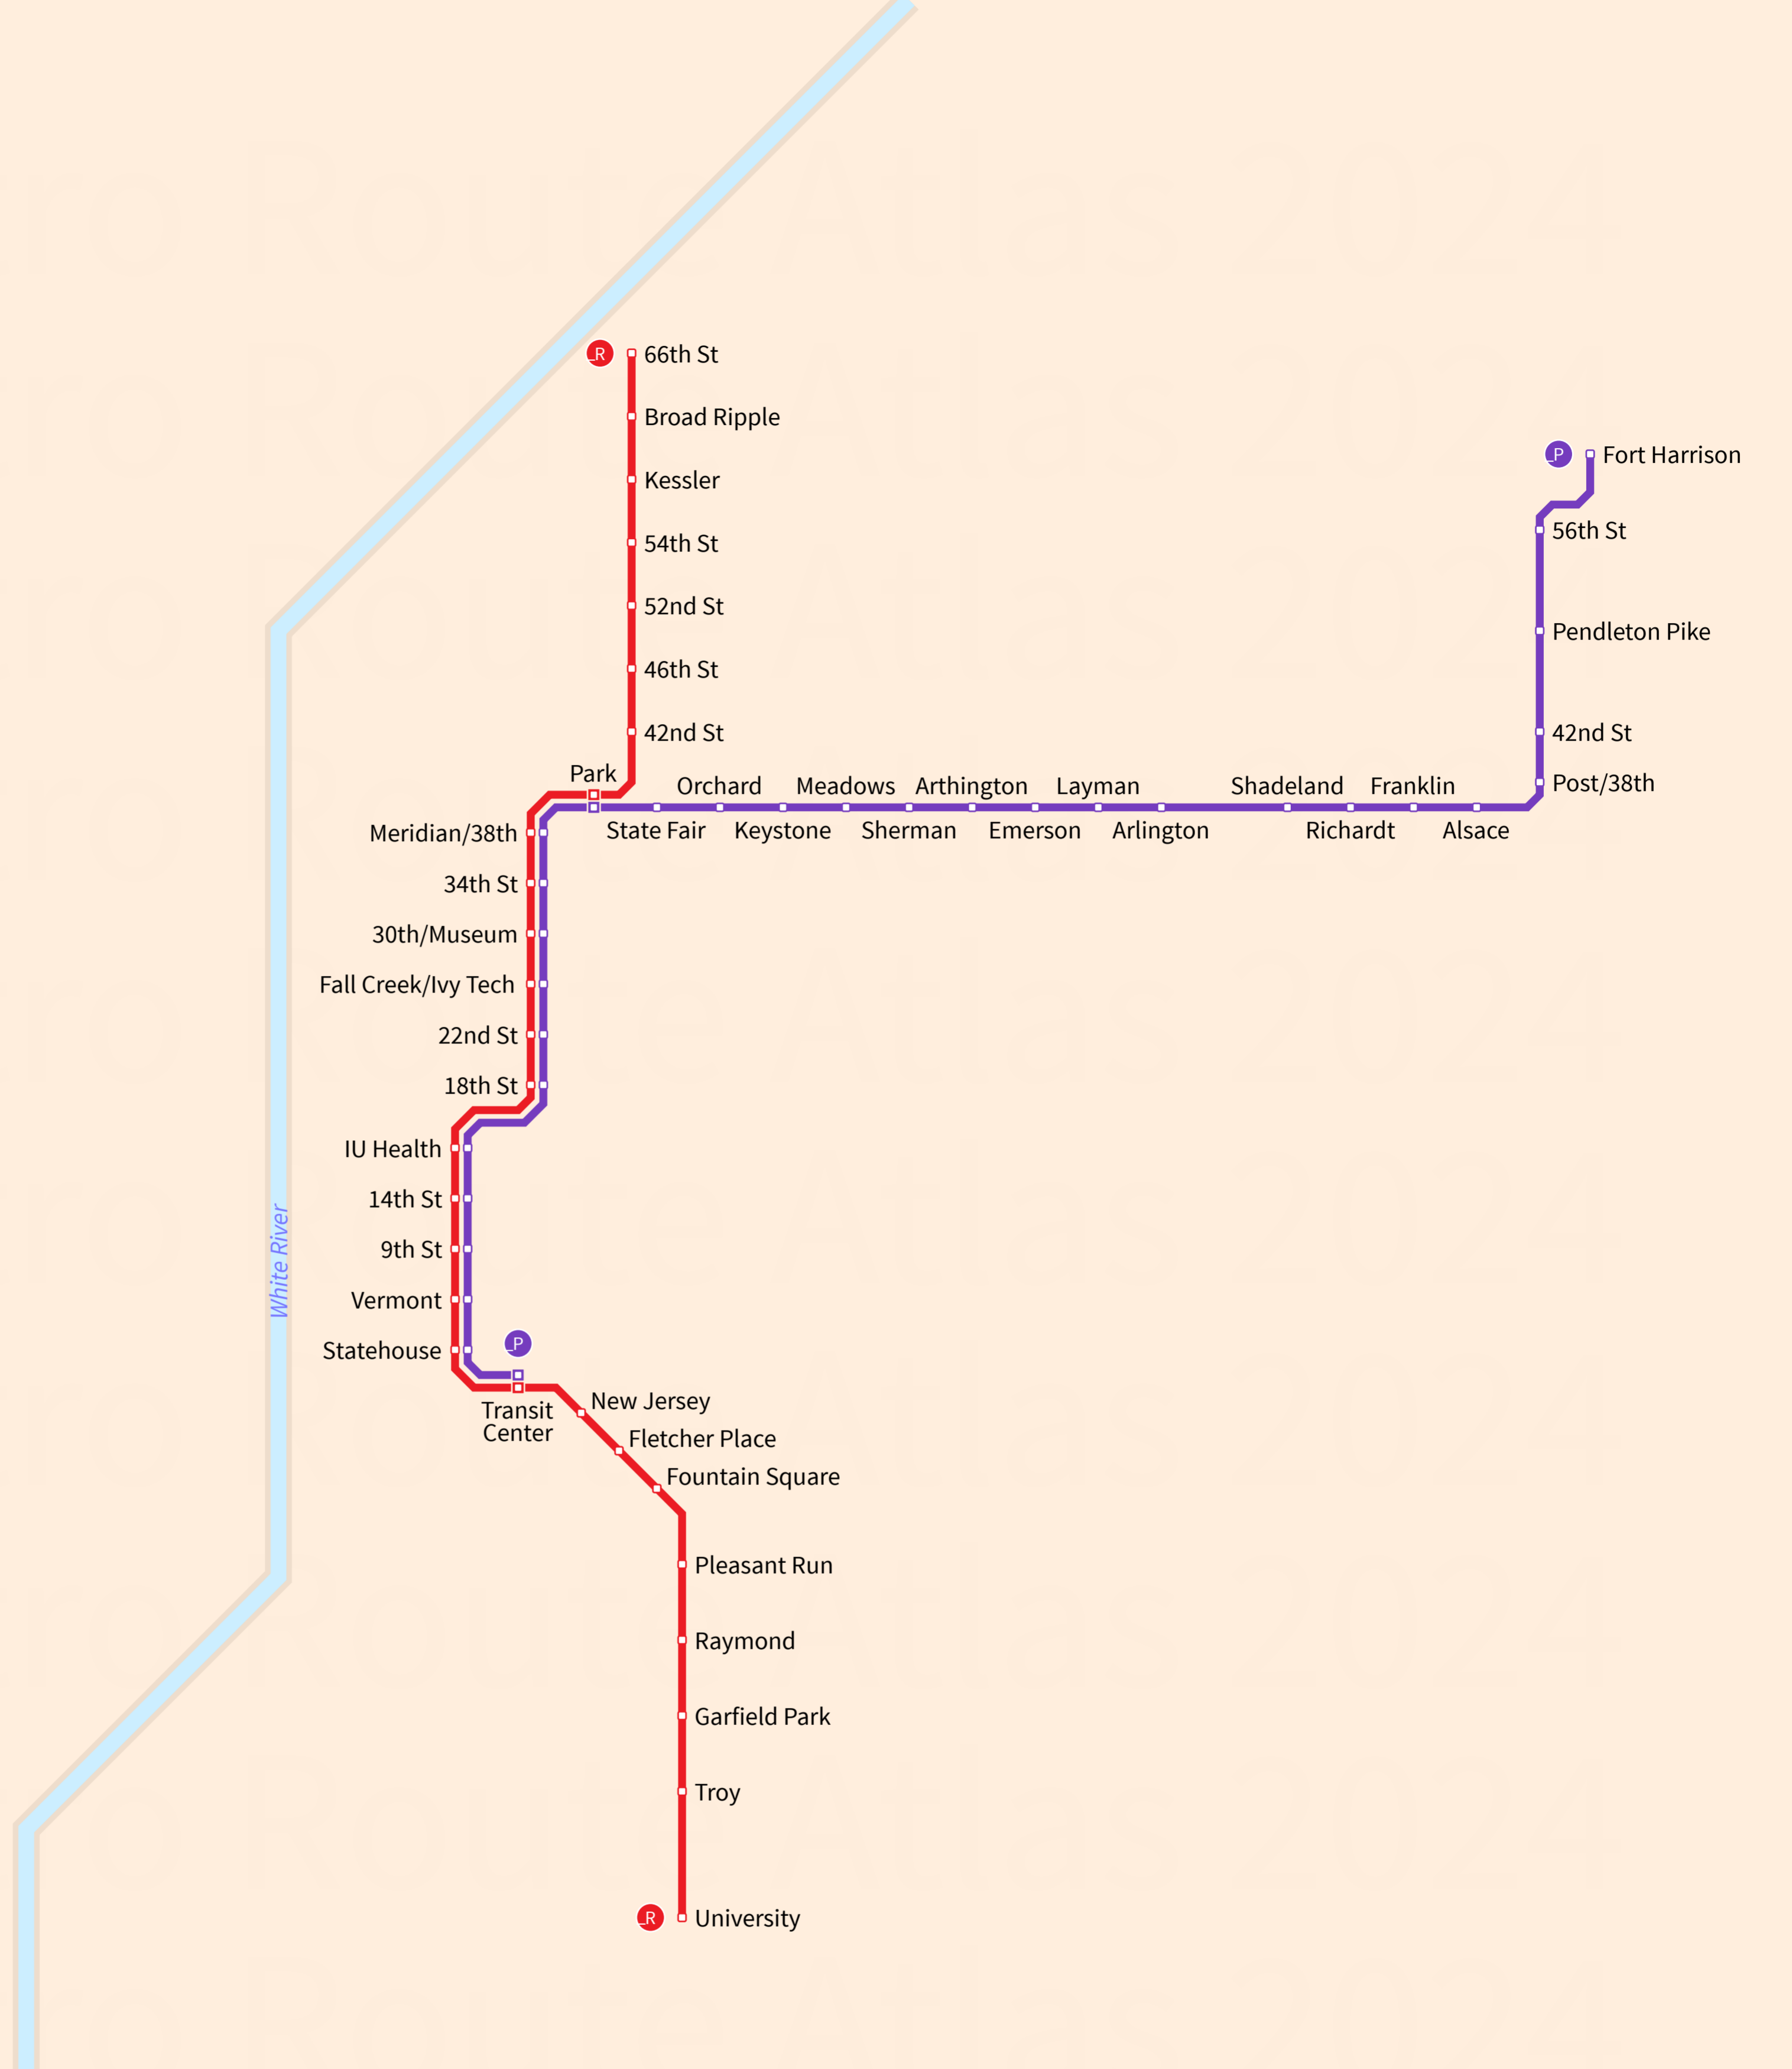

Indianapolis

USA

2024-10-23

Legend

IndyGo Rapid	Station
Red Line	Transfer Station
Purple Line	Line Terminus
	Under Construction

© Andrew Fan (Metro Route Atlas) 2024 | This is NOT an official map and may be out of date. Map is not to scale.