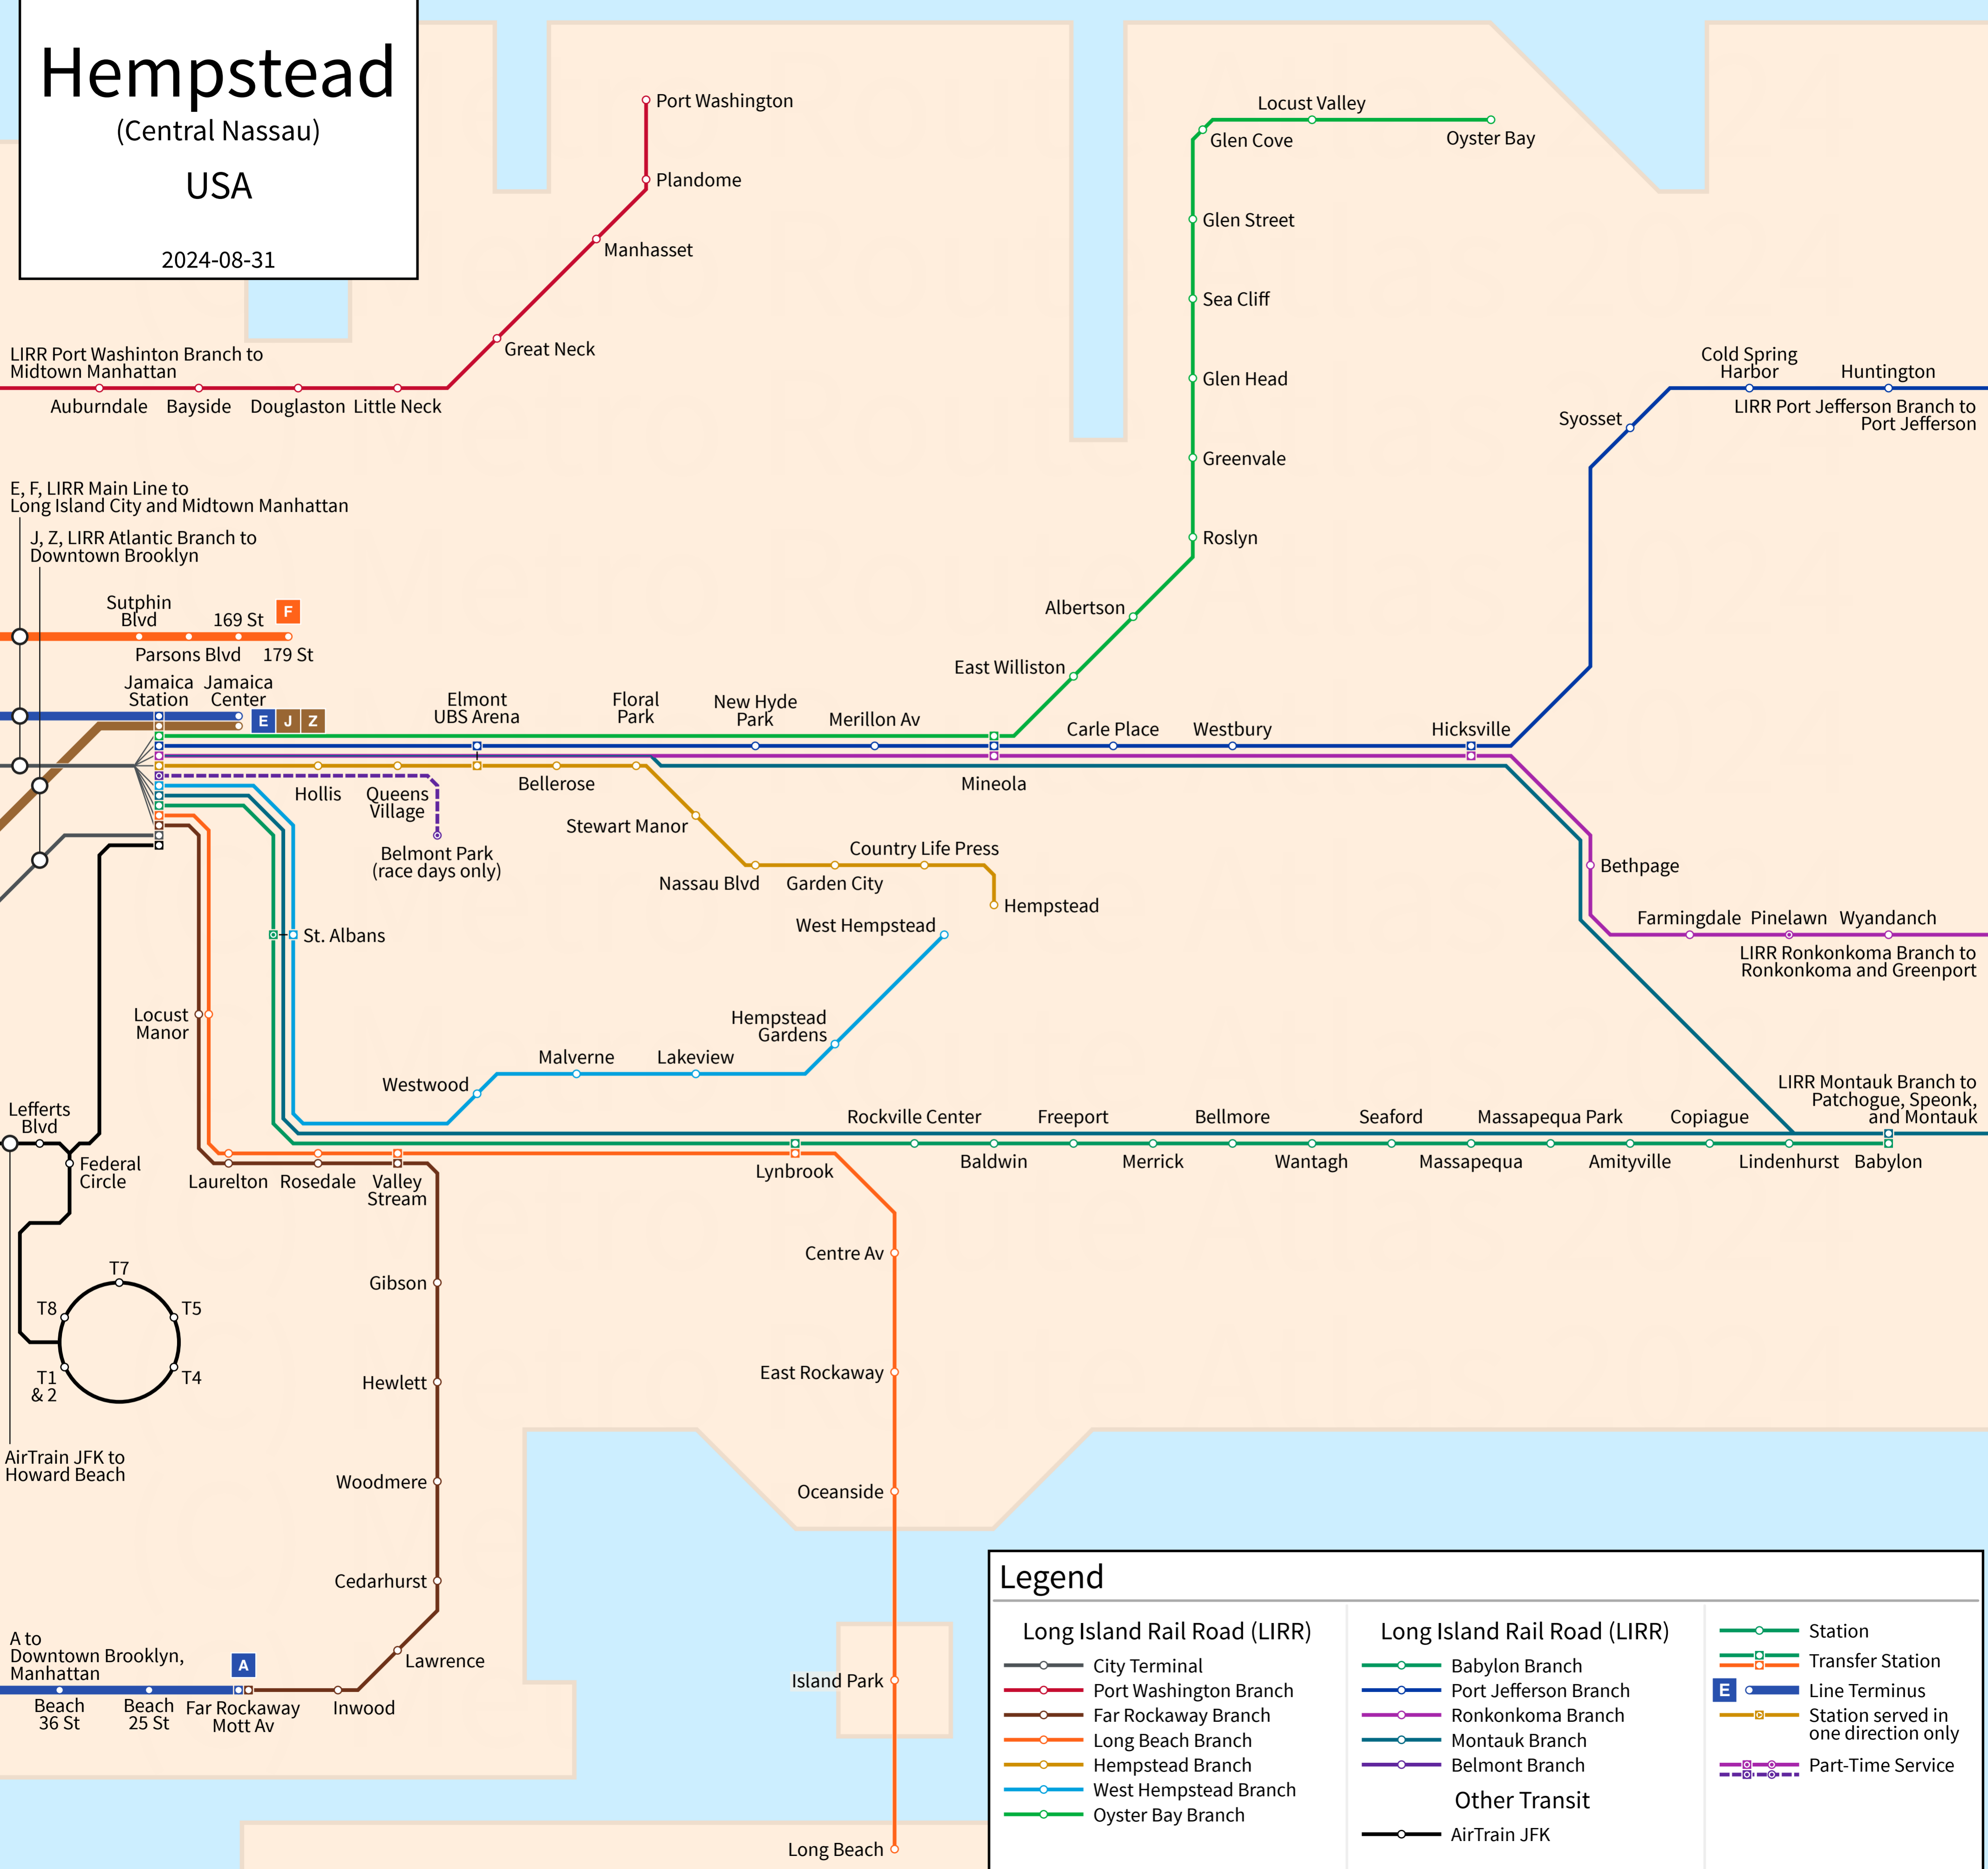

Hempstead
 (Central Nassau)
 USA
 2024-08-31

Long Island Sound

Legend

<p>Long Island Rail Road (LIRR)</p> <ul style="list-style-type: none"> City Terminal Port Washington Branch Far Rockaway Branch Long Beach Branch Hempstead Branch West Hempstead Branch Oyster Bay Branch 	<p>Long Island Rail Road (LIRR)</p> <ul style="list-style-type: none"> Babylon Branch Port Jefferson Branch Ronkonkoma Branch Montauk Branch Belmont Branch 	<ul style="list-style-type: none"> Station Transfer Station Line Terminus (E) Station served in one direction only Part-Time Service
<p>Other Transit</p> <ul style="list-style-type: none"> AirTrain JFK 		