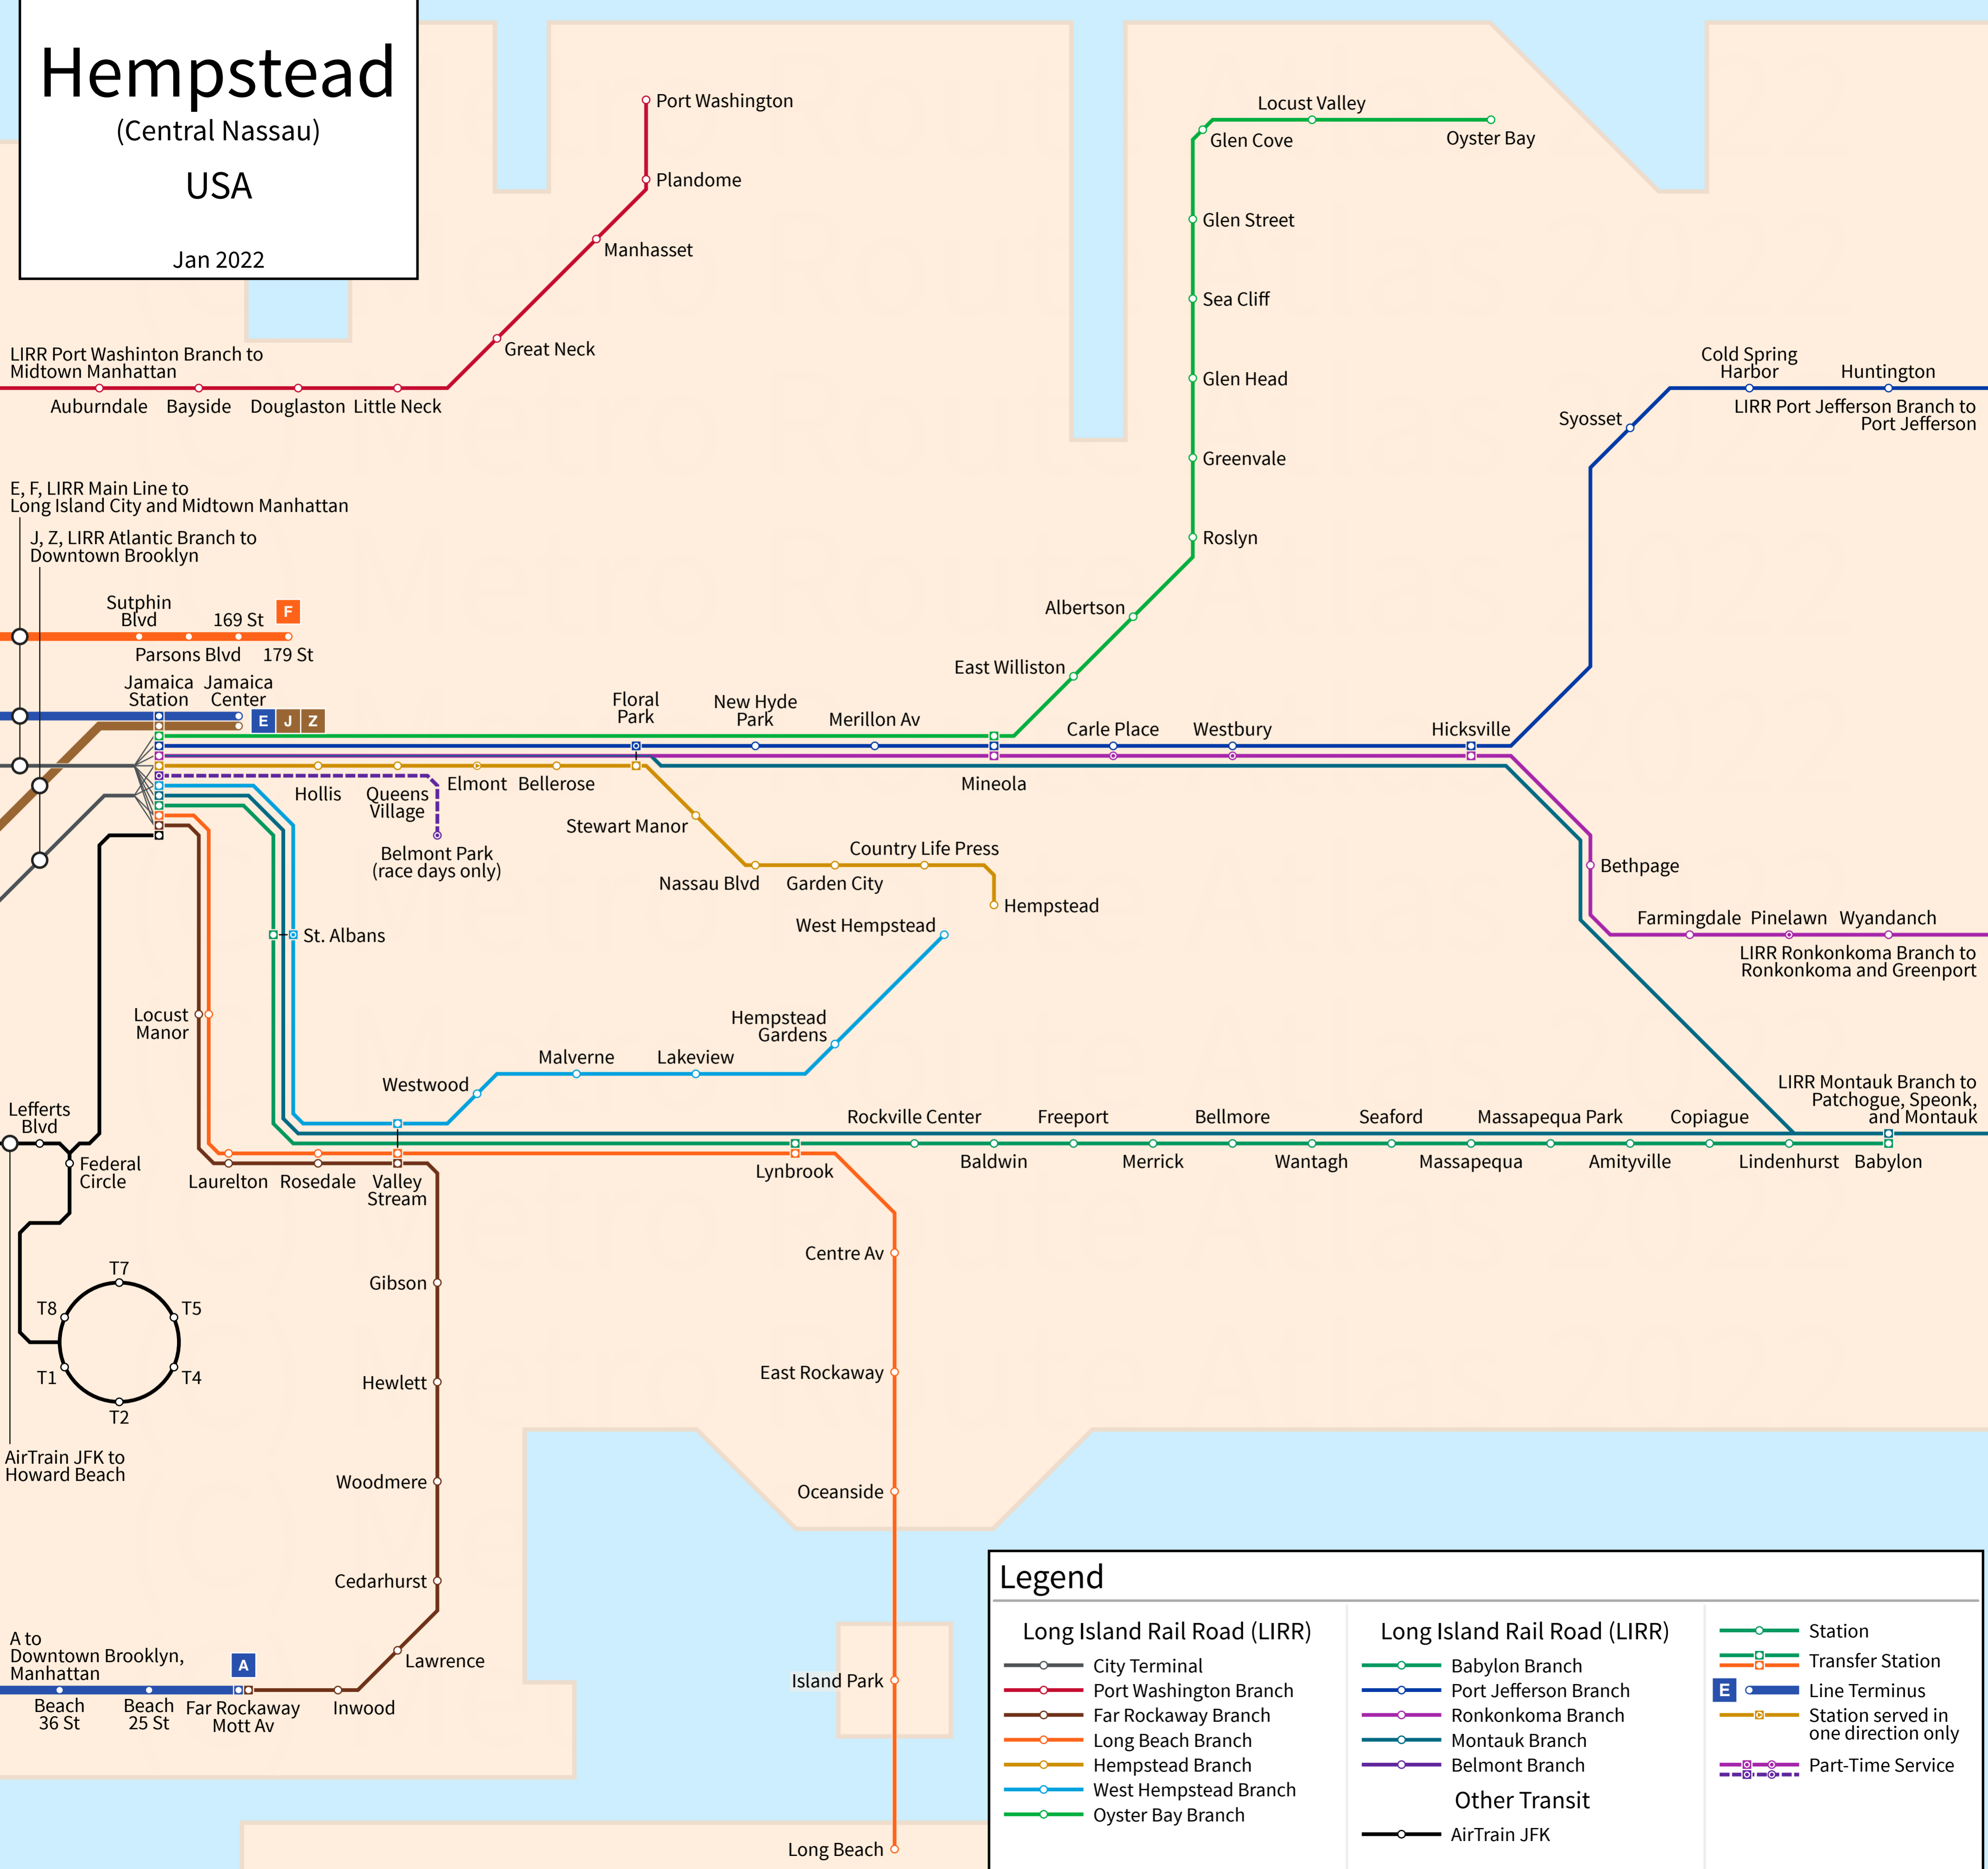

Hempstead

(Central Nassau)
USA
Jan 2022

Long Island Sound

Legend

<p>Long Island Rail Road (LIRR)</p> <ul style="list-style-type: none"> City Terminal Port Washington Branch Far Rockaway Branch Long Beach Branch Hempstead Branch West Hempstead Branch Oyster Bay Branch 	<p>Long Island Rail Road (LIRR)</p> <ul style="list-style-type: none"> Babylon Branch Port Jefferson Branch Ronkonkoma Branch Montauk Branch Belmont Branch 	<ul style="list-style-type: none"> Station Transfer Station Line Terminus Station served in one direction only Part-Time Service
<p>Other Transit</p> <ul style="list-style-type: none"> AirTrain JFK 		