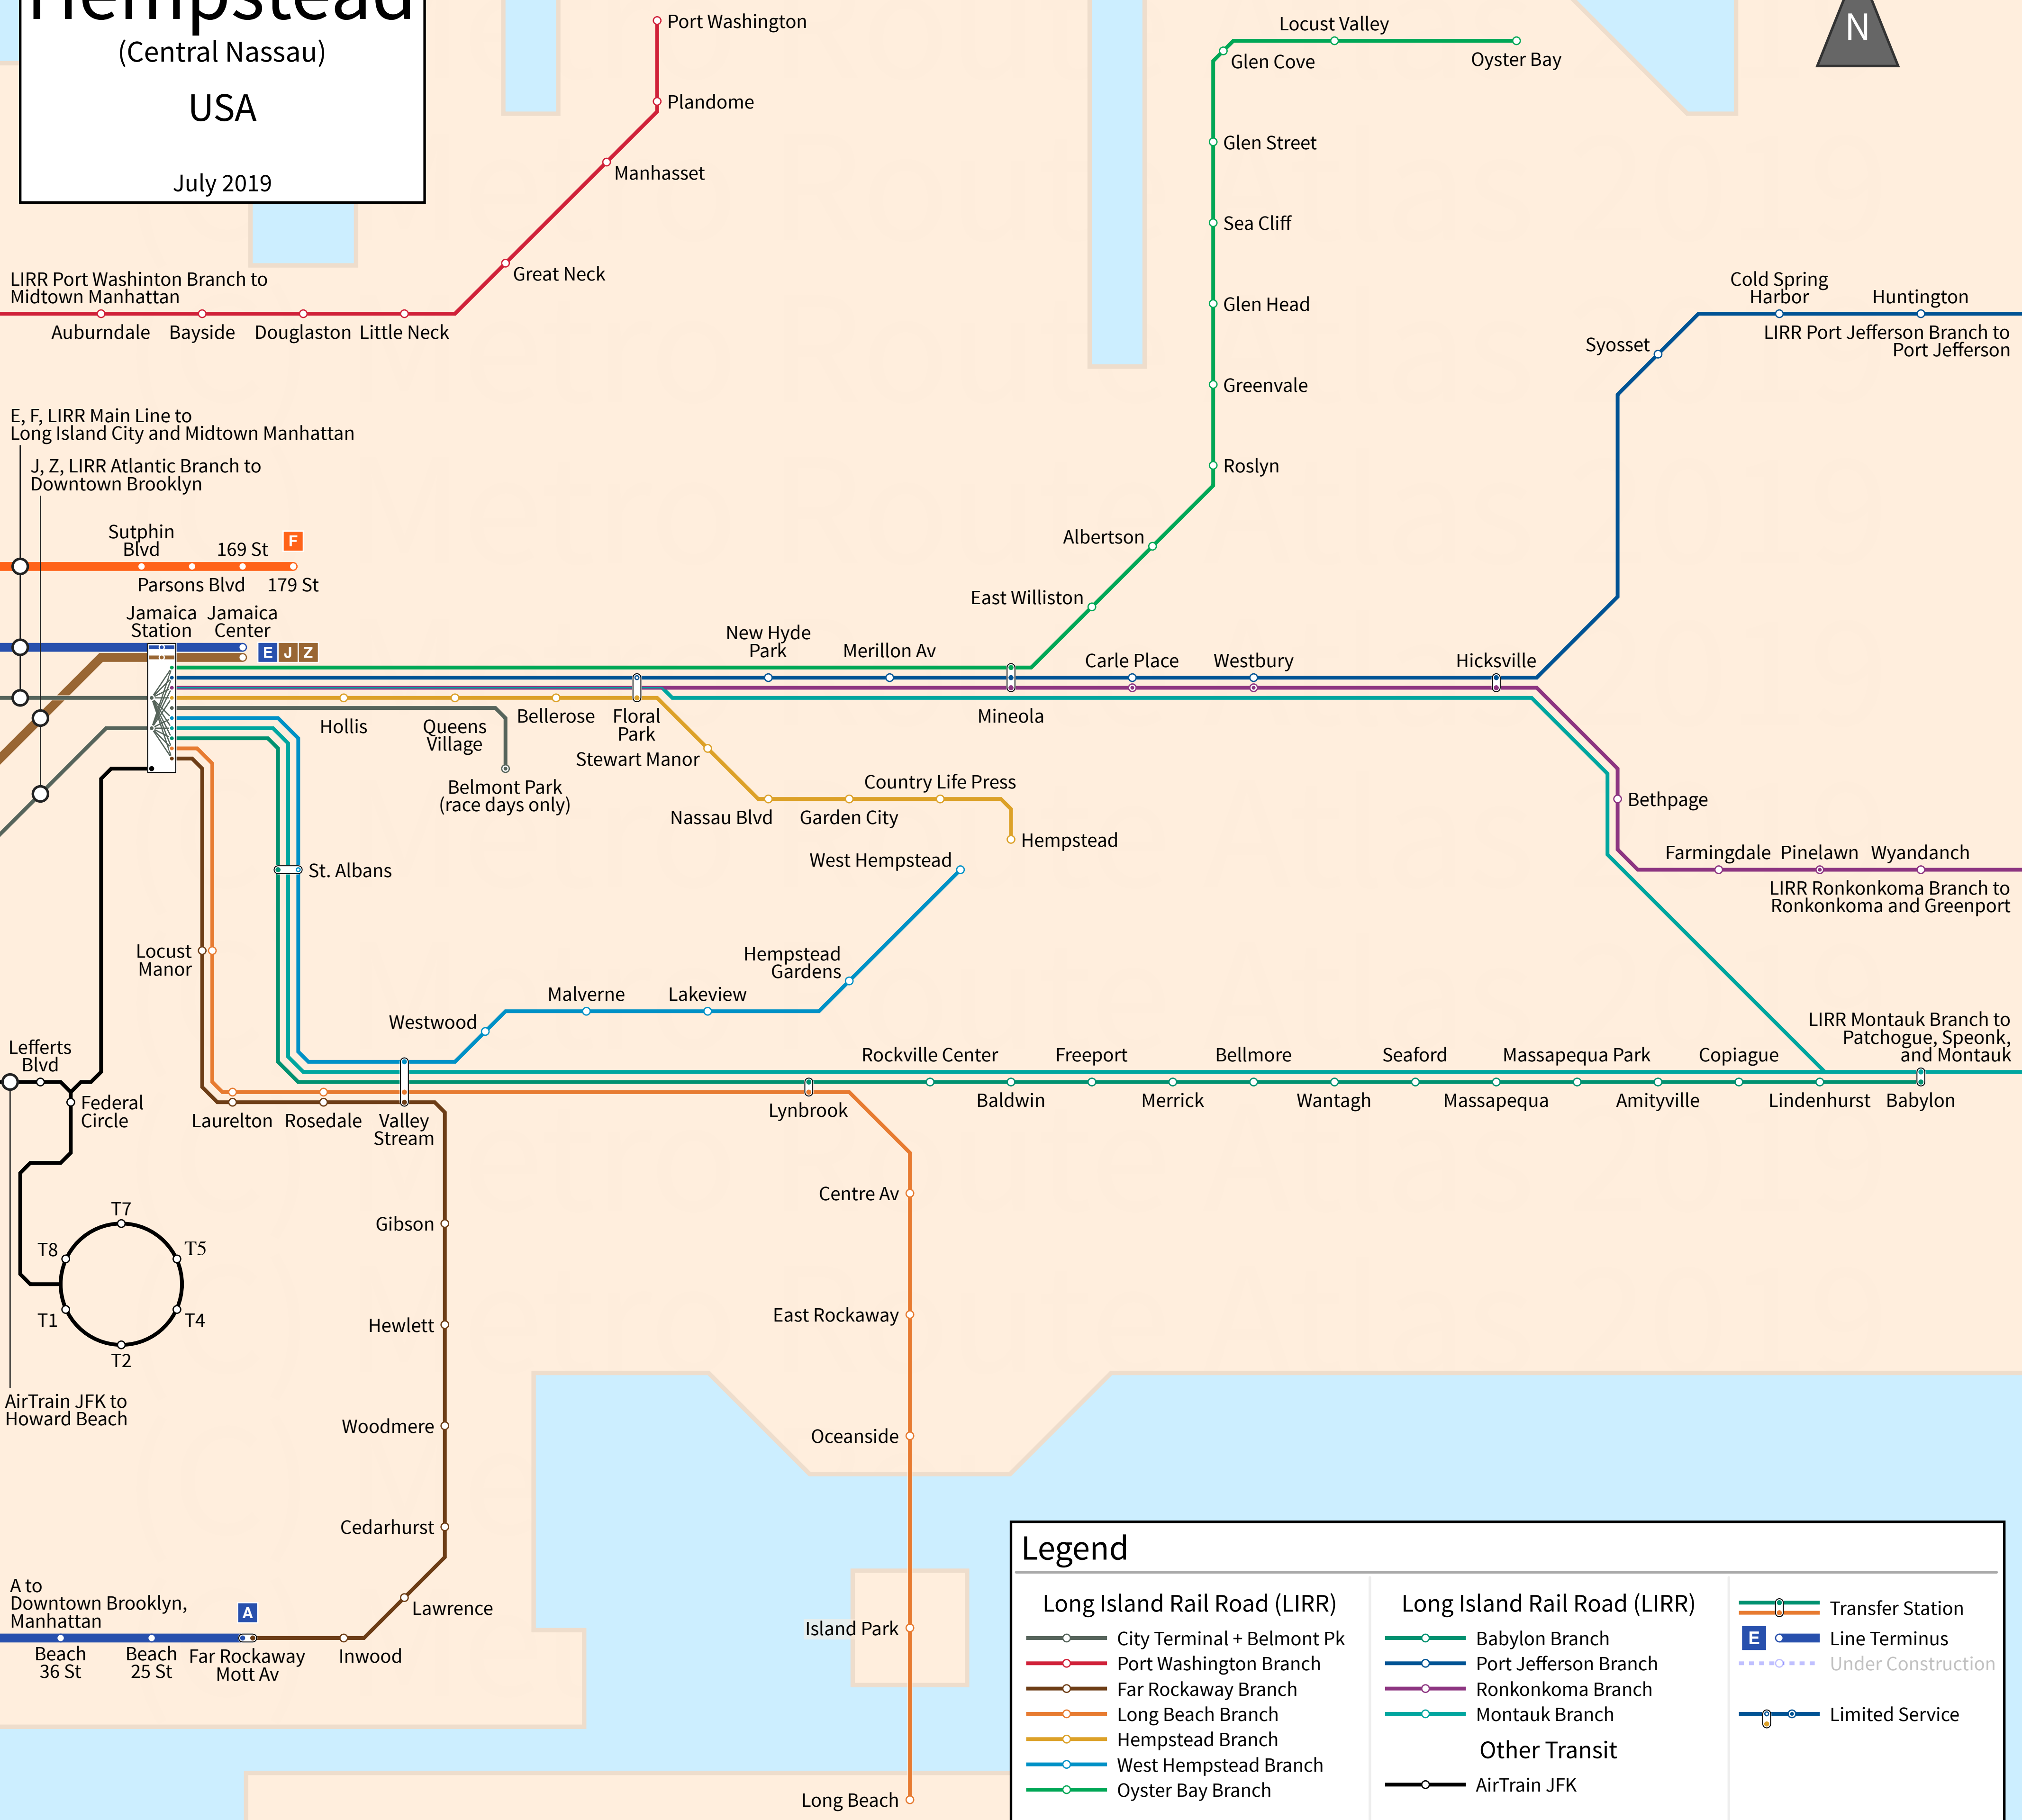

Hempstead

(Central Nassau)

USA

July 2019

Long Island Sound

LIRR Port Washinton Branch to Midtown Manhattan
 Auburndale Bayside Douglaston Little Neck

E, F, LIRR Main Line to Long Island City and Midtown Manhattan
 J, Z, LIRR Atlantic Branch to Downtown Brooklyn

Sutphin Blvd 169 St **F**
 Parsons Blvd 179 St
 Jamaica Station Jamaica Center **E J Z**

Lefferts Blvd
 Federal Circle
 T7
 T8
 T5
 T1
 T4
 T2

A to Downtown Brooklyn, Manhattan
 Beach 36 St Beach 25 St Far Rockaway Mott Av **A**
 Inwood

Legend

- | Long Island Rail Road (LIRR) | | Transfer Station |
|------------------------------|-----------------------|------------------------|
| City Terminal + Belmont Pk | Babylon Branch | |
| Port Washington Branch | Port Jefferson Branch | E Line Terminus |
| Far Rockaway Branch | Ronkonkoma Branch | |
| Long Beach Branch | Montauk Branch | |
| Hempstead Branch | | |
| West Hempstead Branch | | |
| Oyster Bay Branch | | |
| Other Transit | | |
| | AirTrain JFK | |