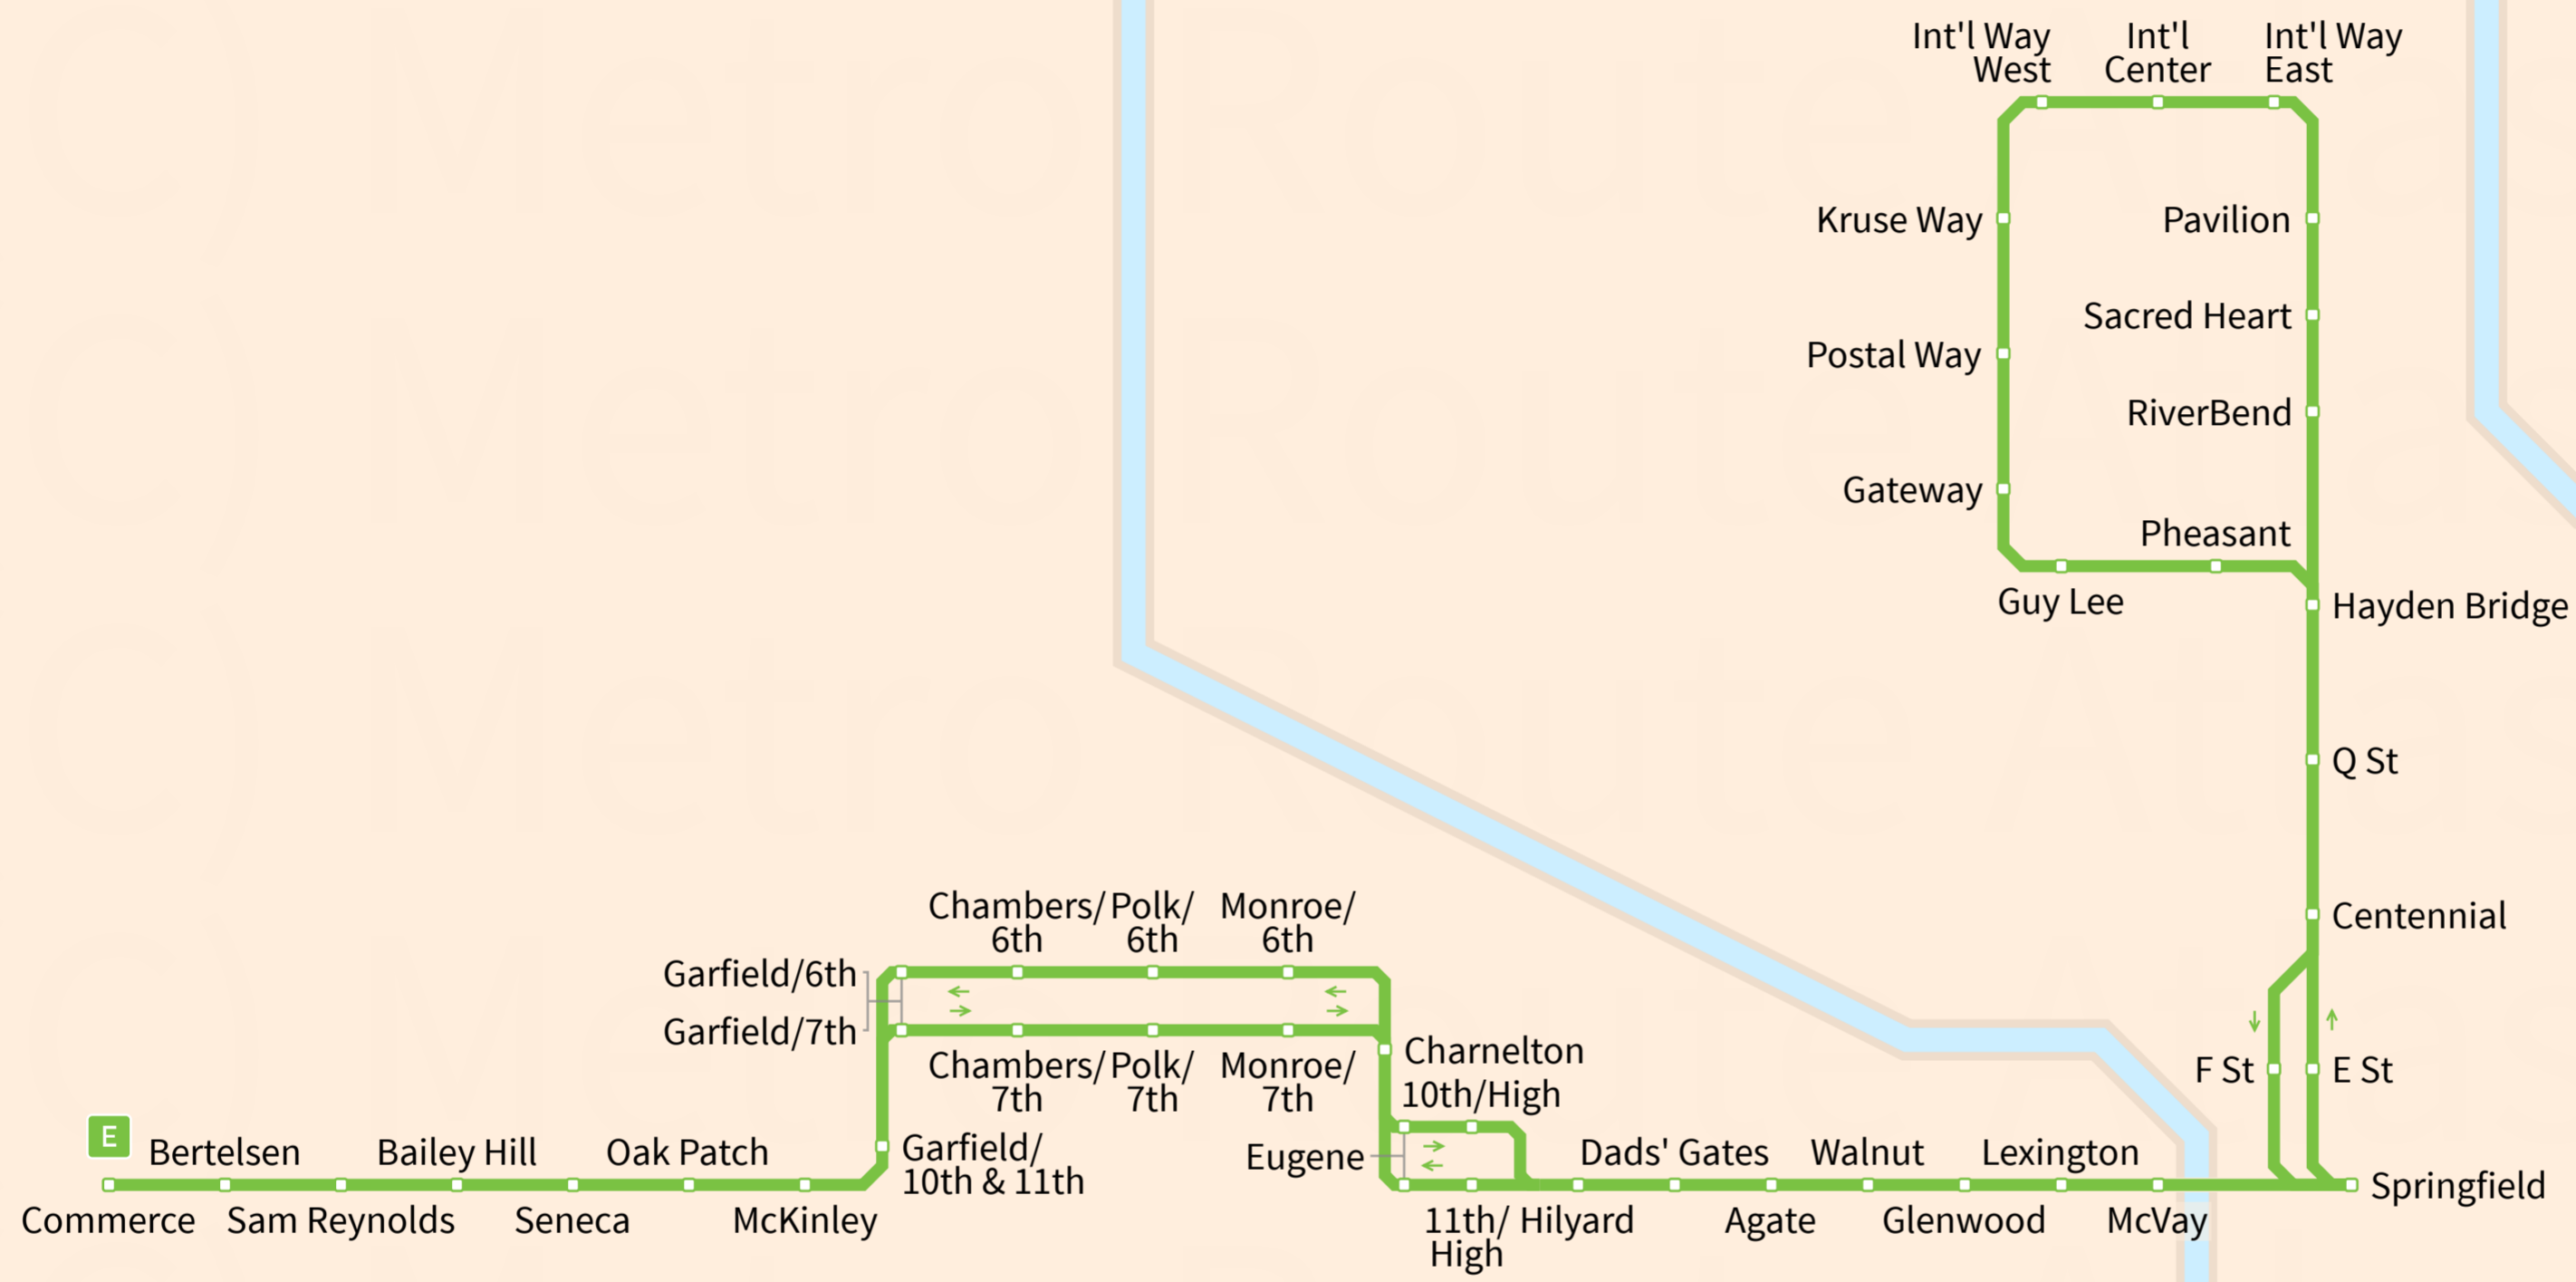

Eugene-Springfield

USA

2025-03-09

Legend

Emerald Express (EmX)

Emerald Express

Station

Line Terminus

One direction only