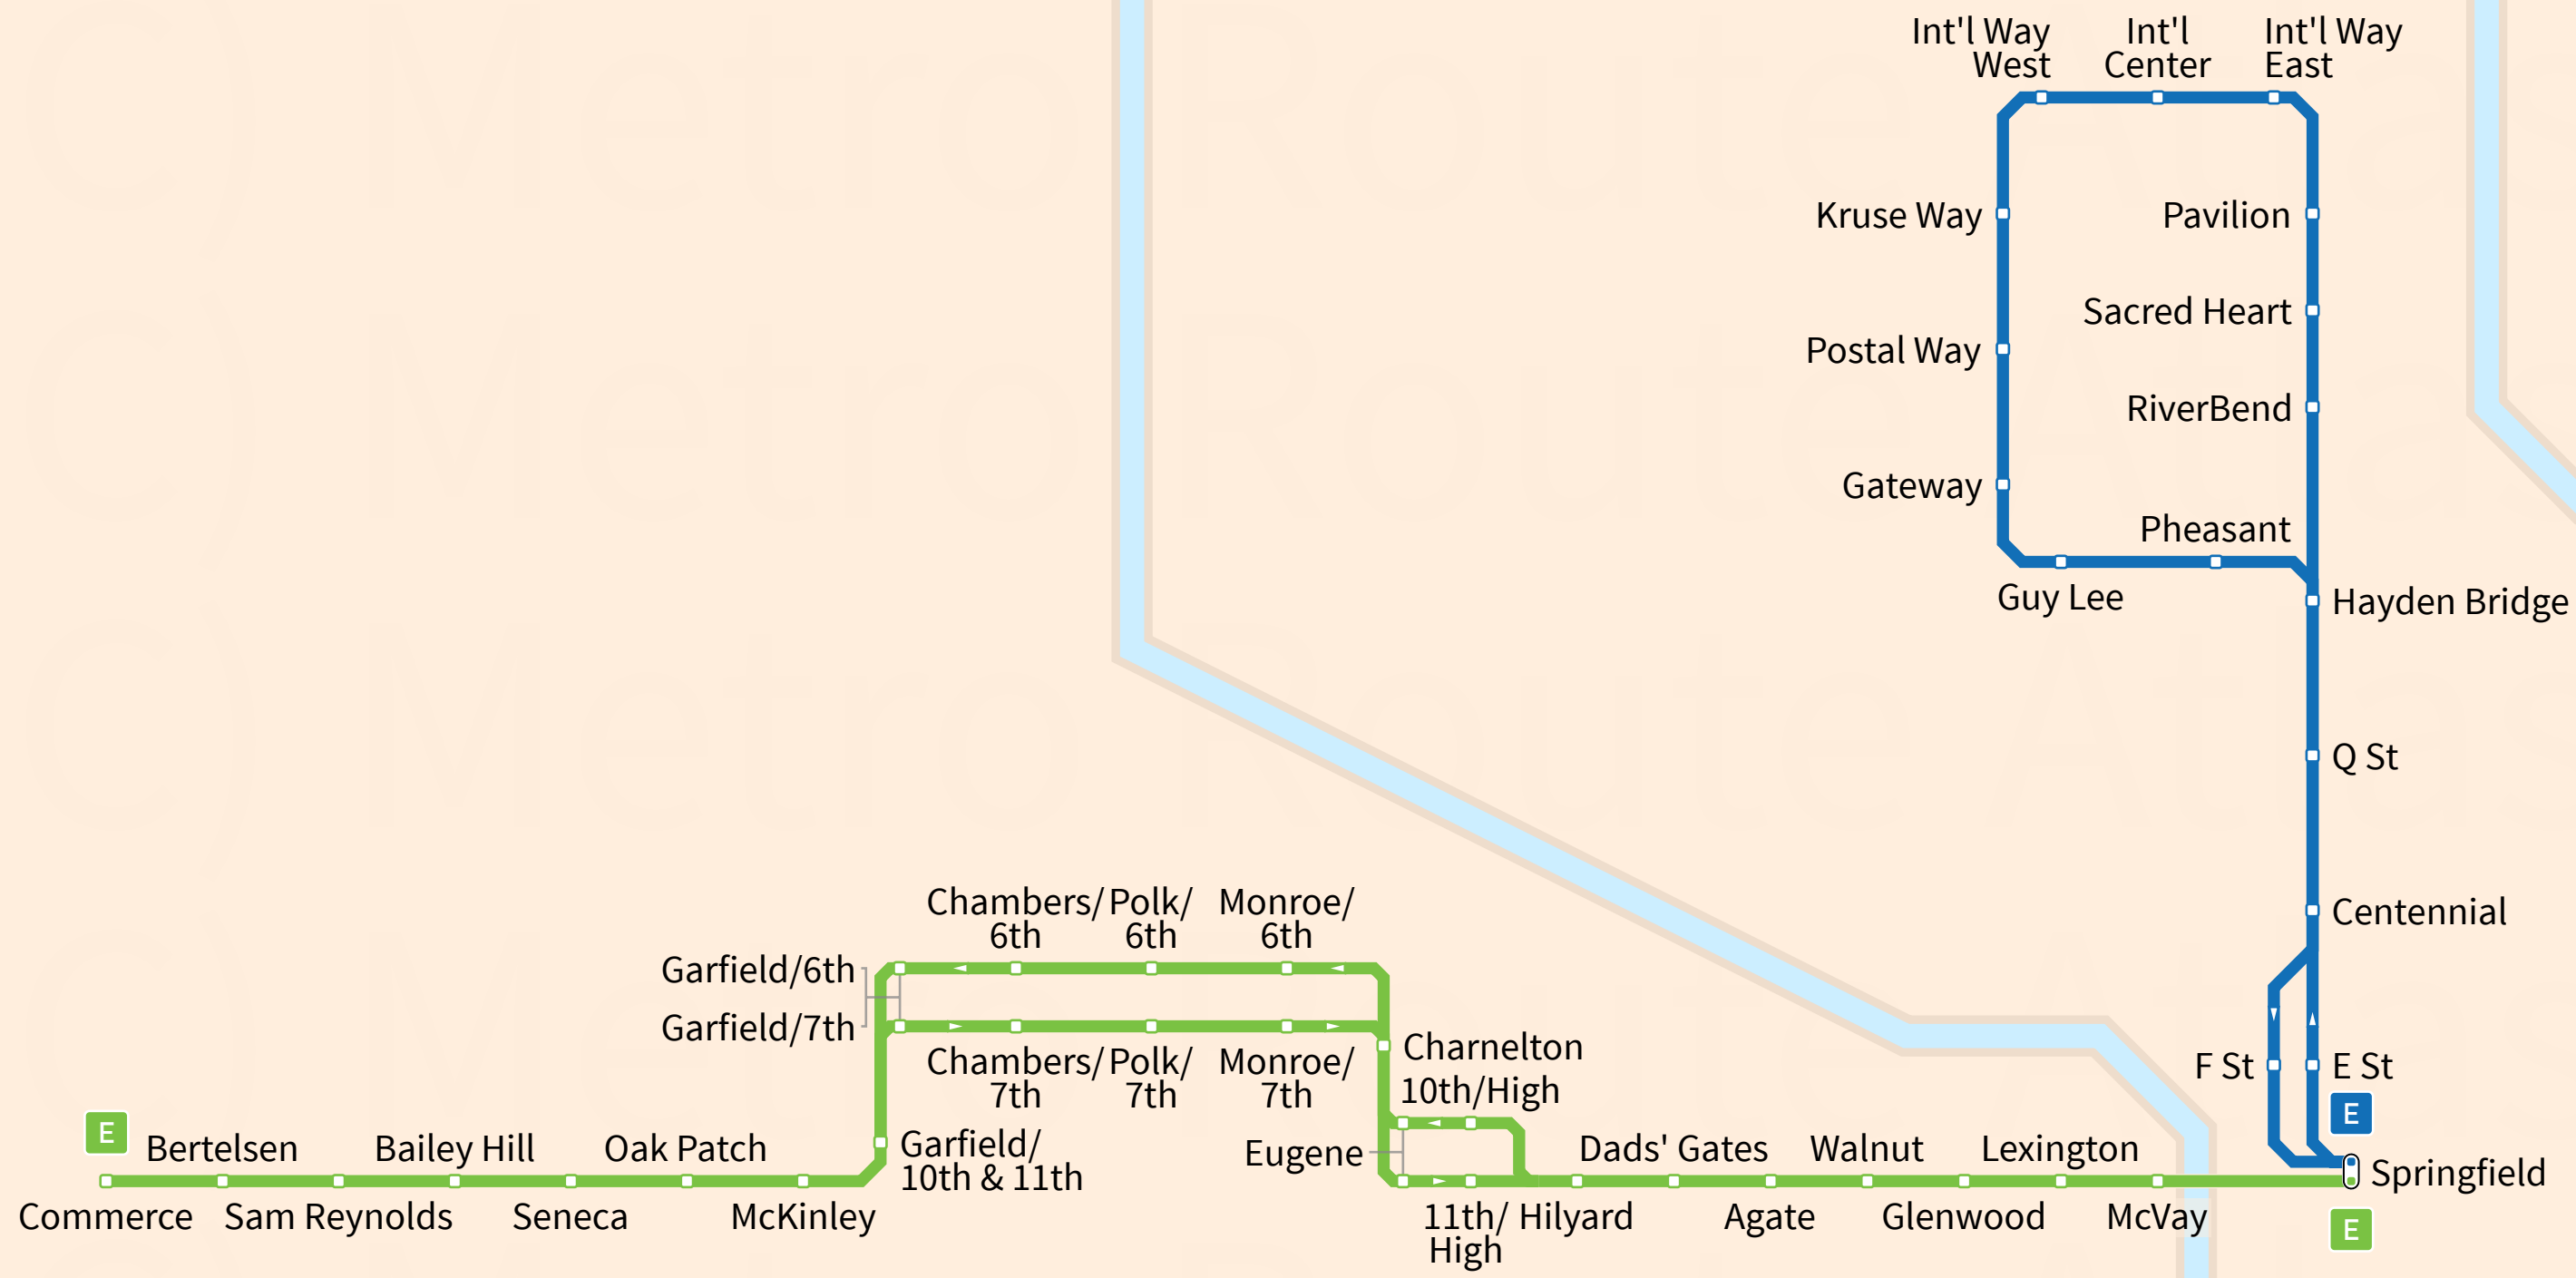

# Eugene-Springfield

USA

Feb 2020

## Legend

### Emerald Express

EmX Eugene  
 EmX Gateway

Station  
 Street Stop  
 Transfer Station  
 Line Terminus  
 Under Construction