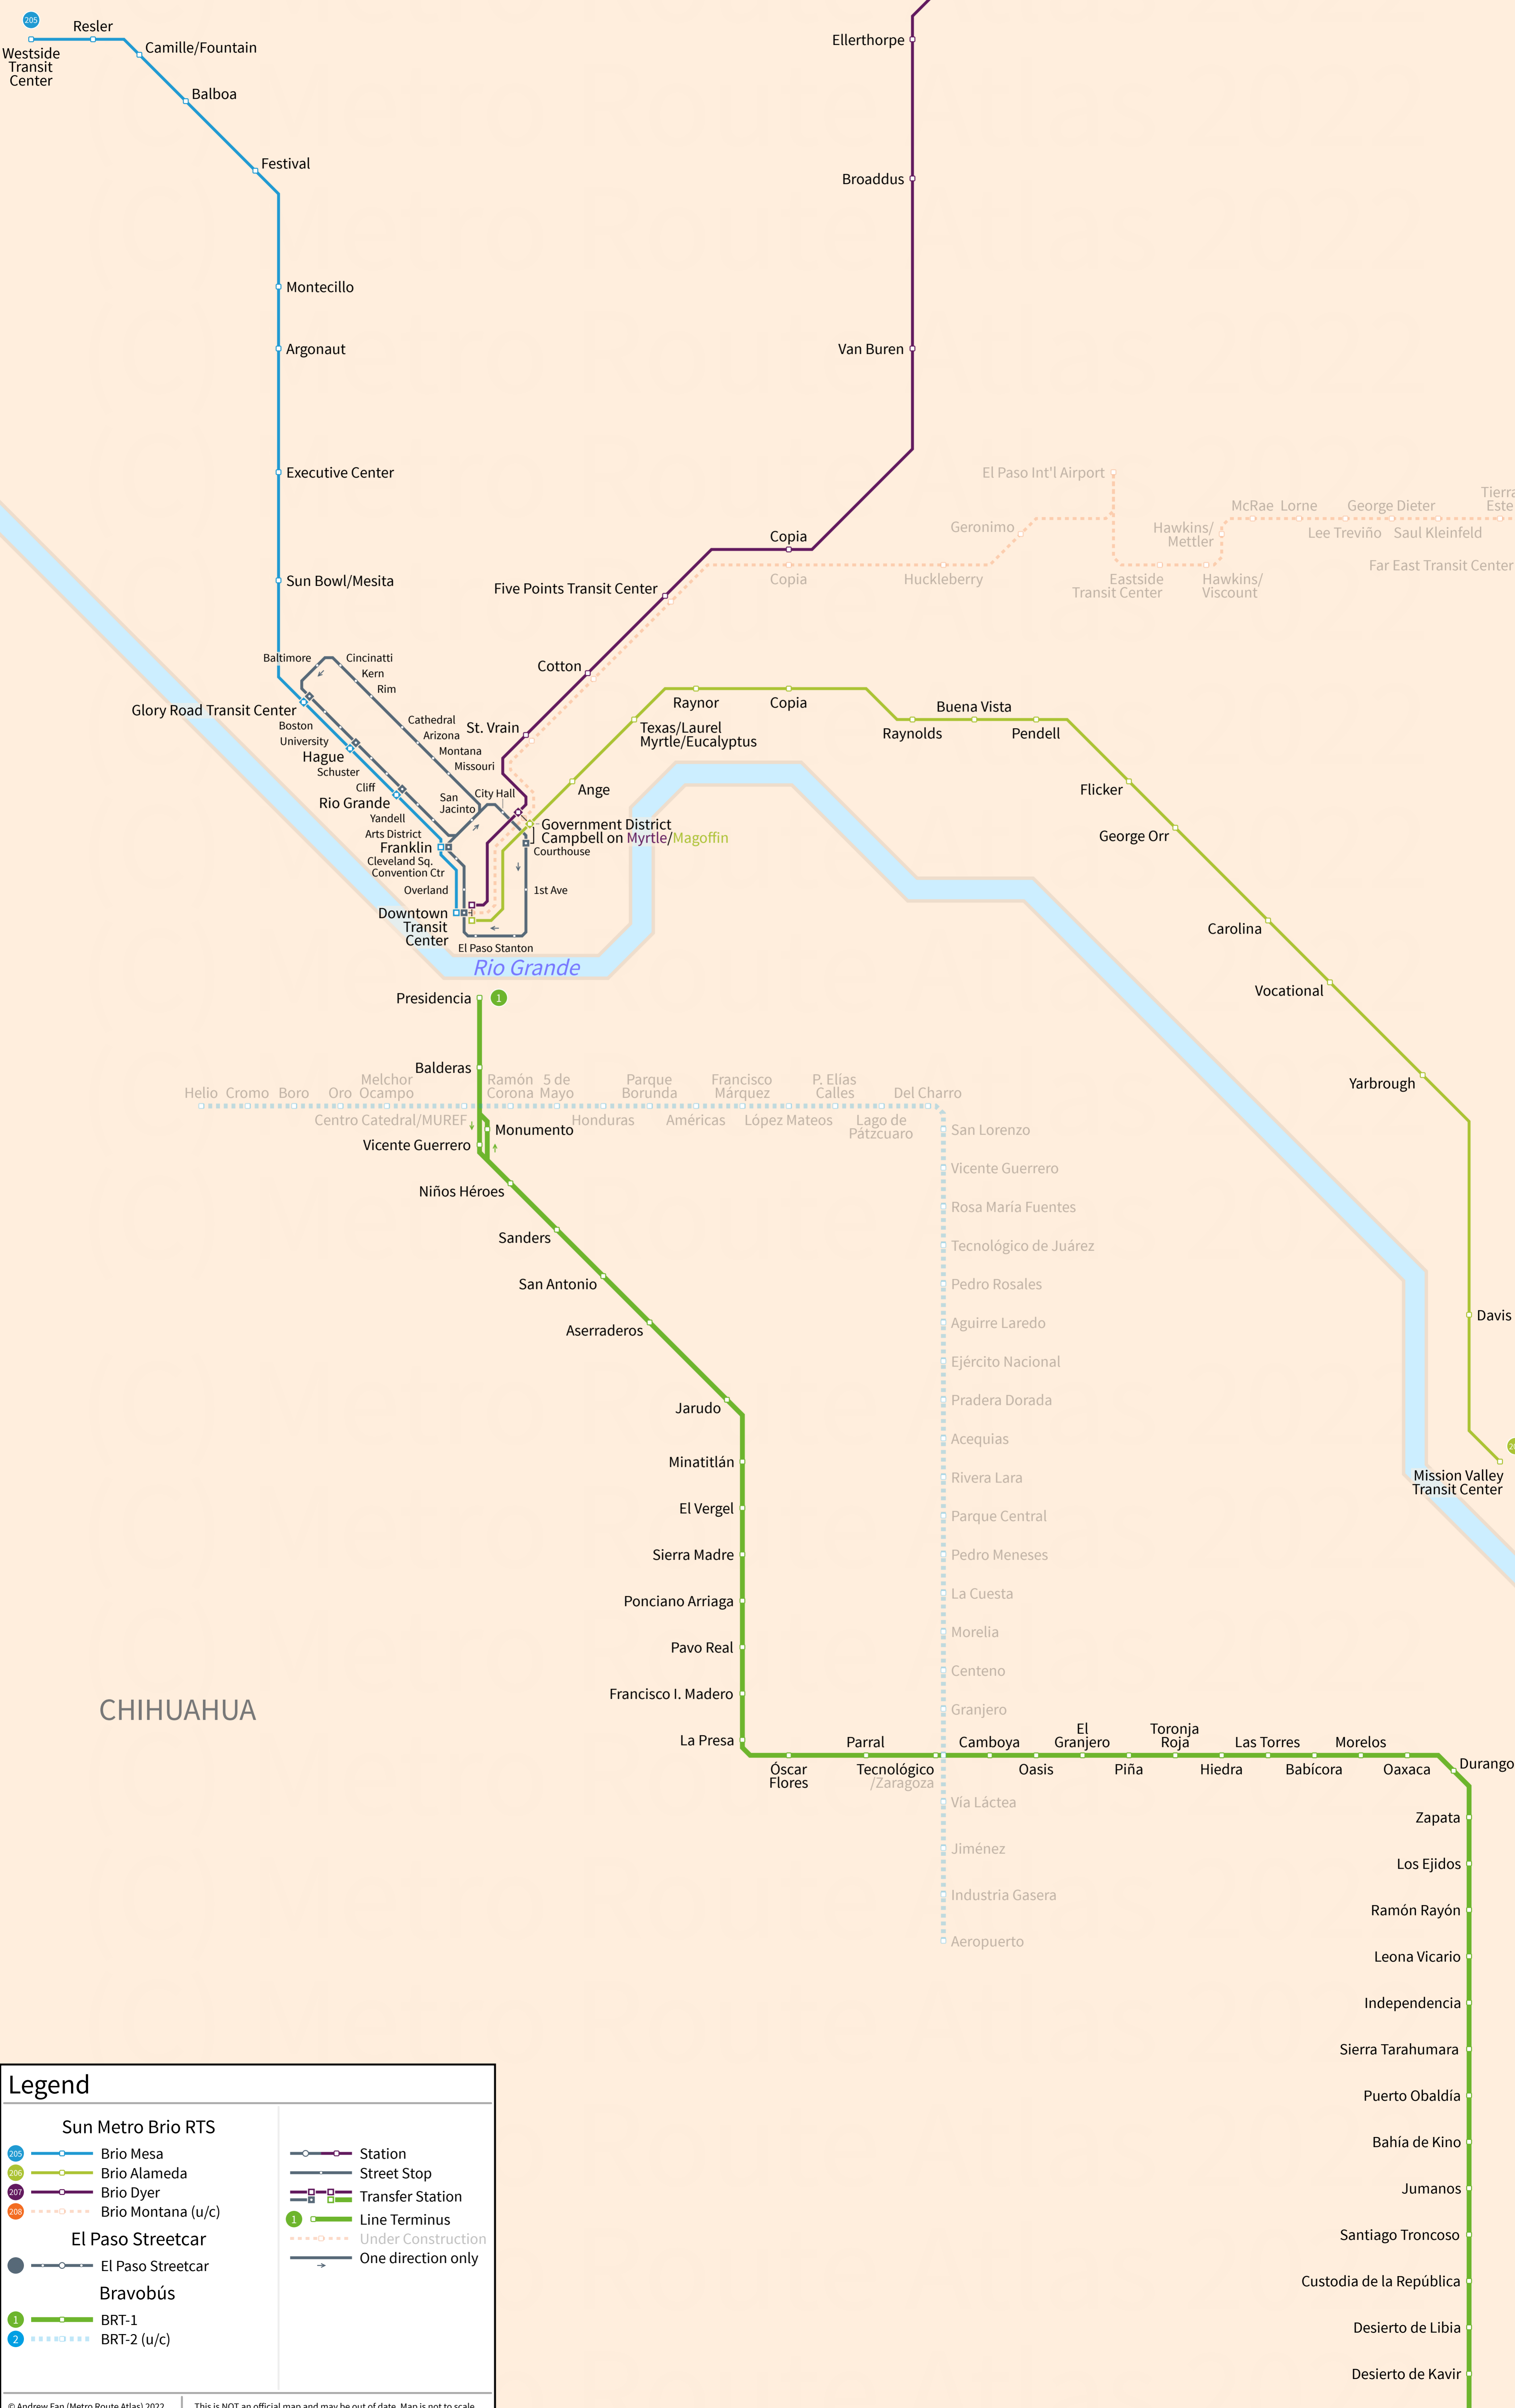

# El Paso- Ciudad Juárez

USA/Mexico

Jan 2022

TEXAS

### Legend

Sun Metro Brio RTS	
	Brio Mesa
	Brio Alameda
	Brio Dyer
	Brio Montana (u/c)
El Paso Streetcar	
	El Paso Streetcar
Bravobús	
	BRT-1
	BRT-2 (u/c)
	Station
	Street Stop
	Transfer Station
	Line Terminus
	Under Construction
	One direction only