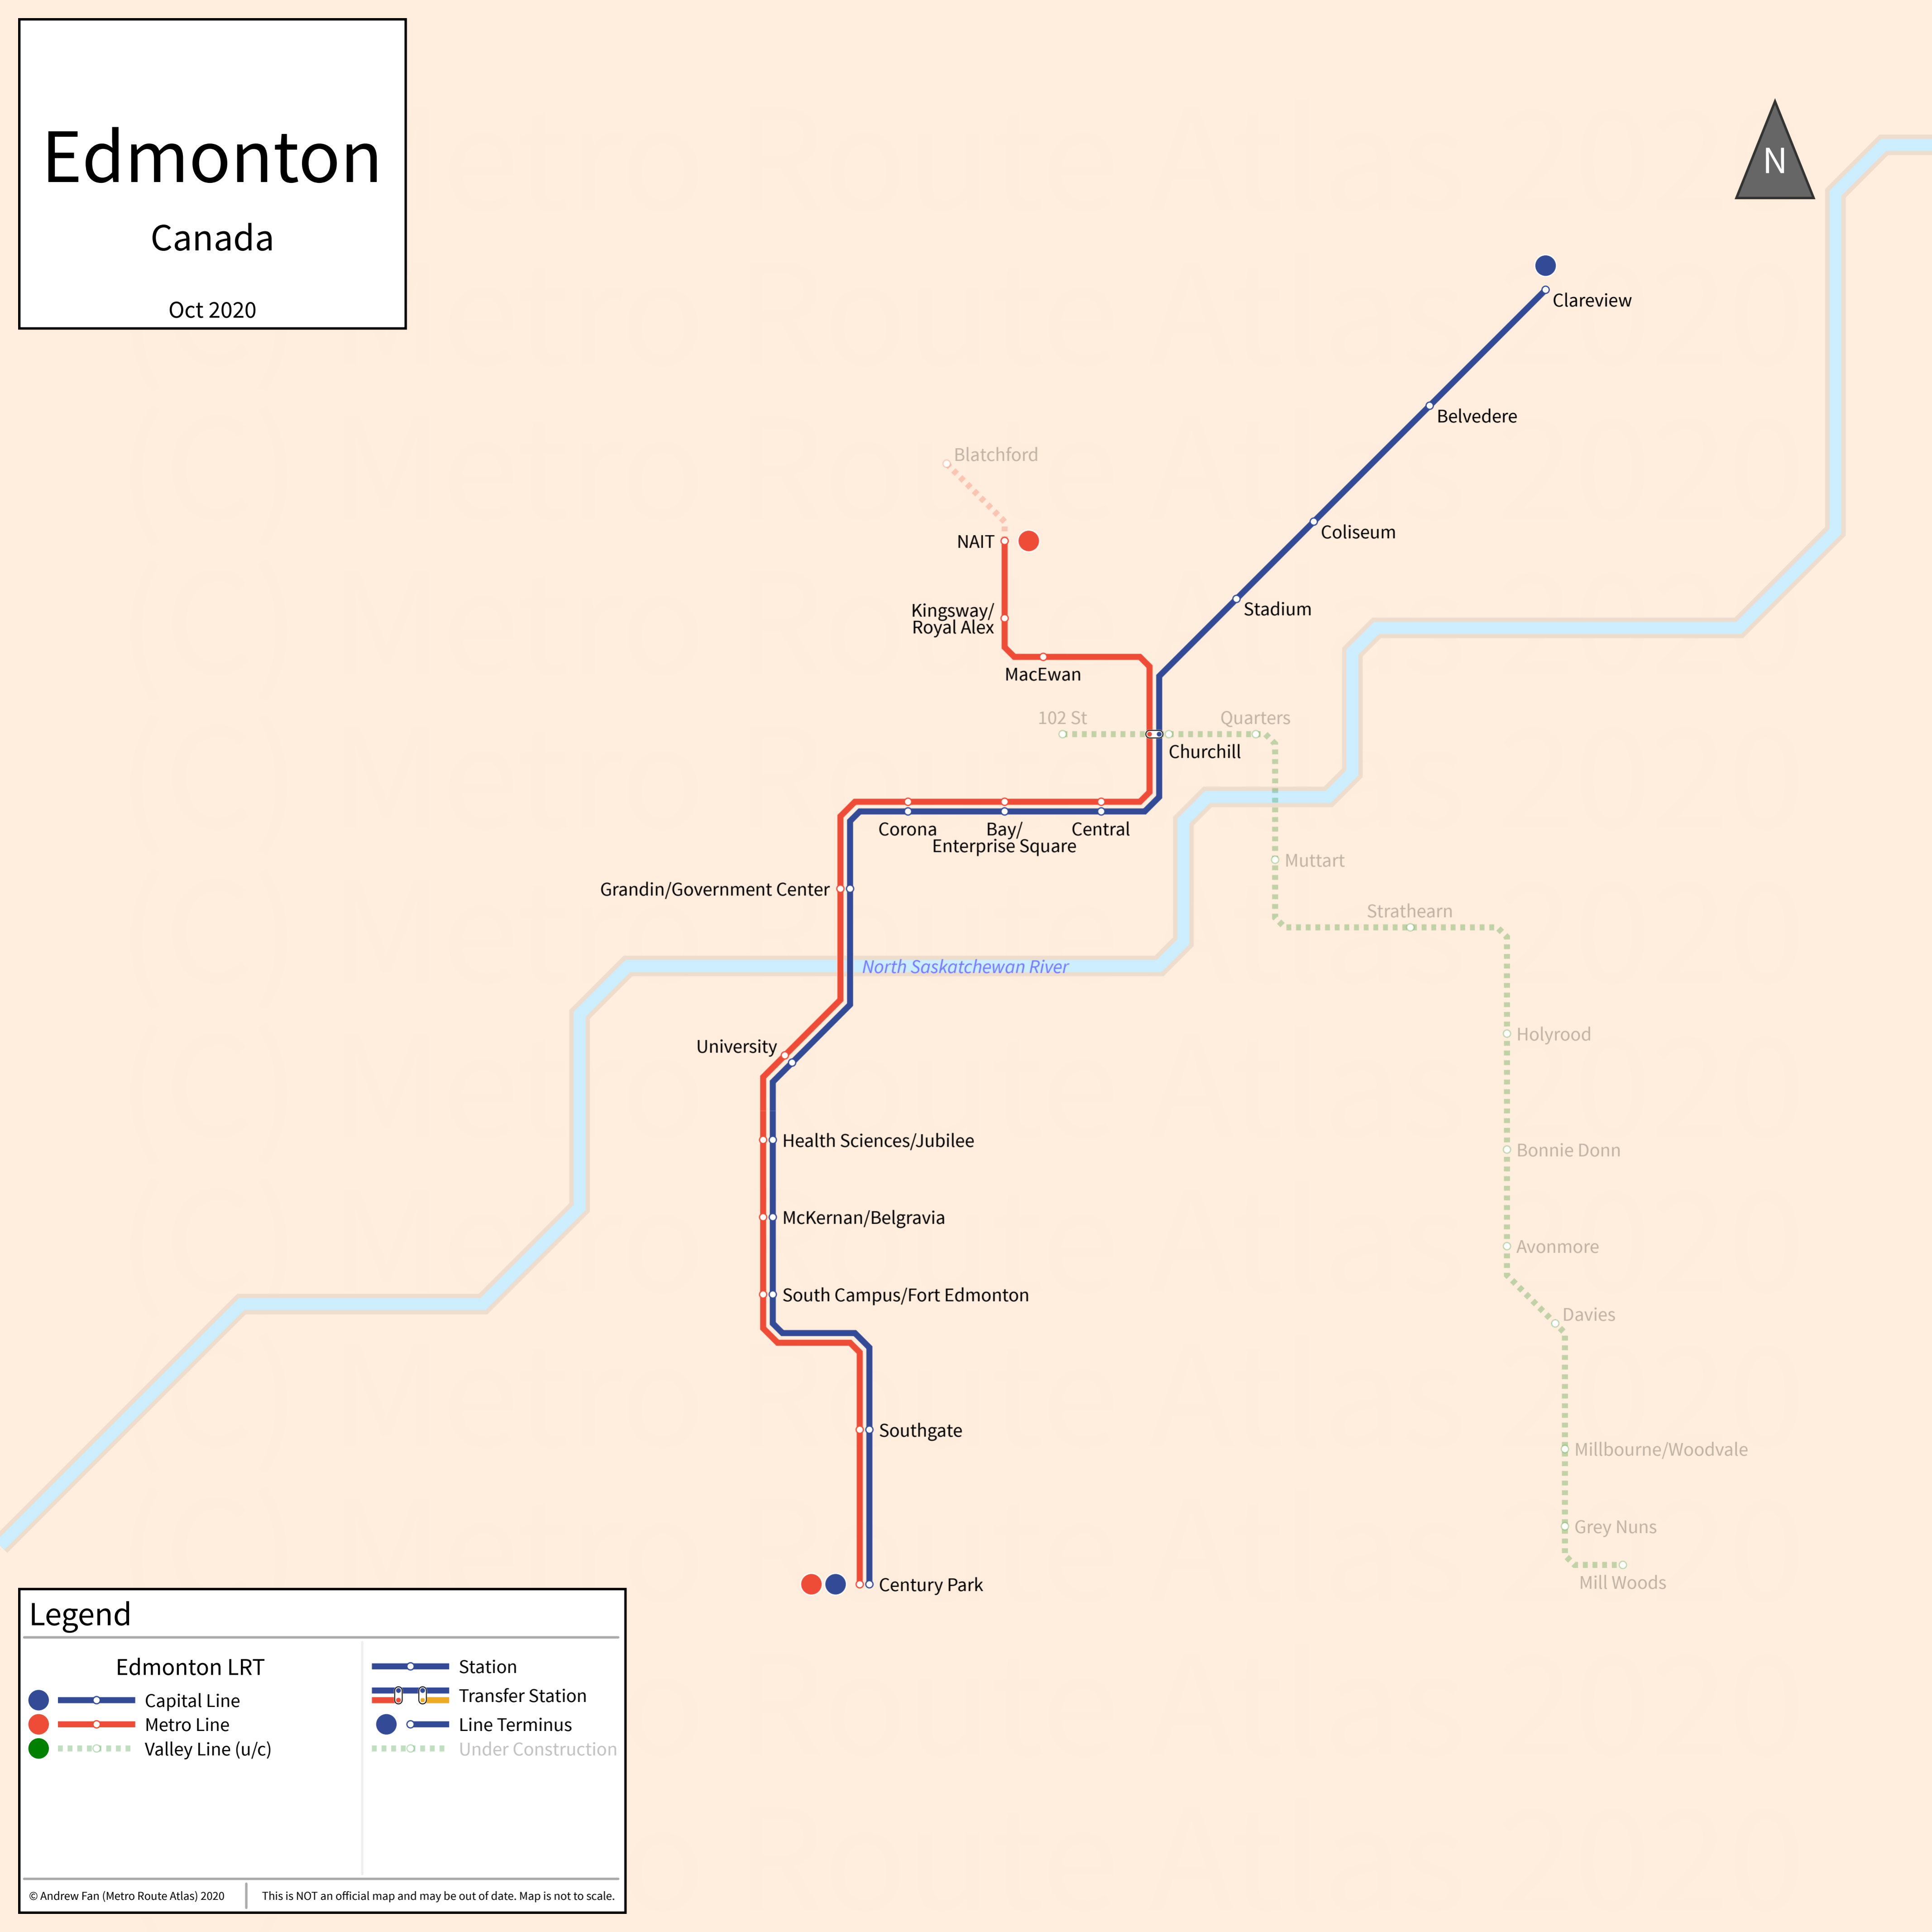

Edmonton

Canada

Oct 2020

Legend

Edmonton LRT	
	Capital Line
	Metro Line
	Valley Line (u/c)
	Station
	Transfer Station
	Line Terminus
	Under Construction