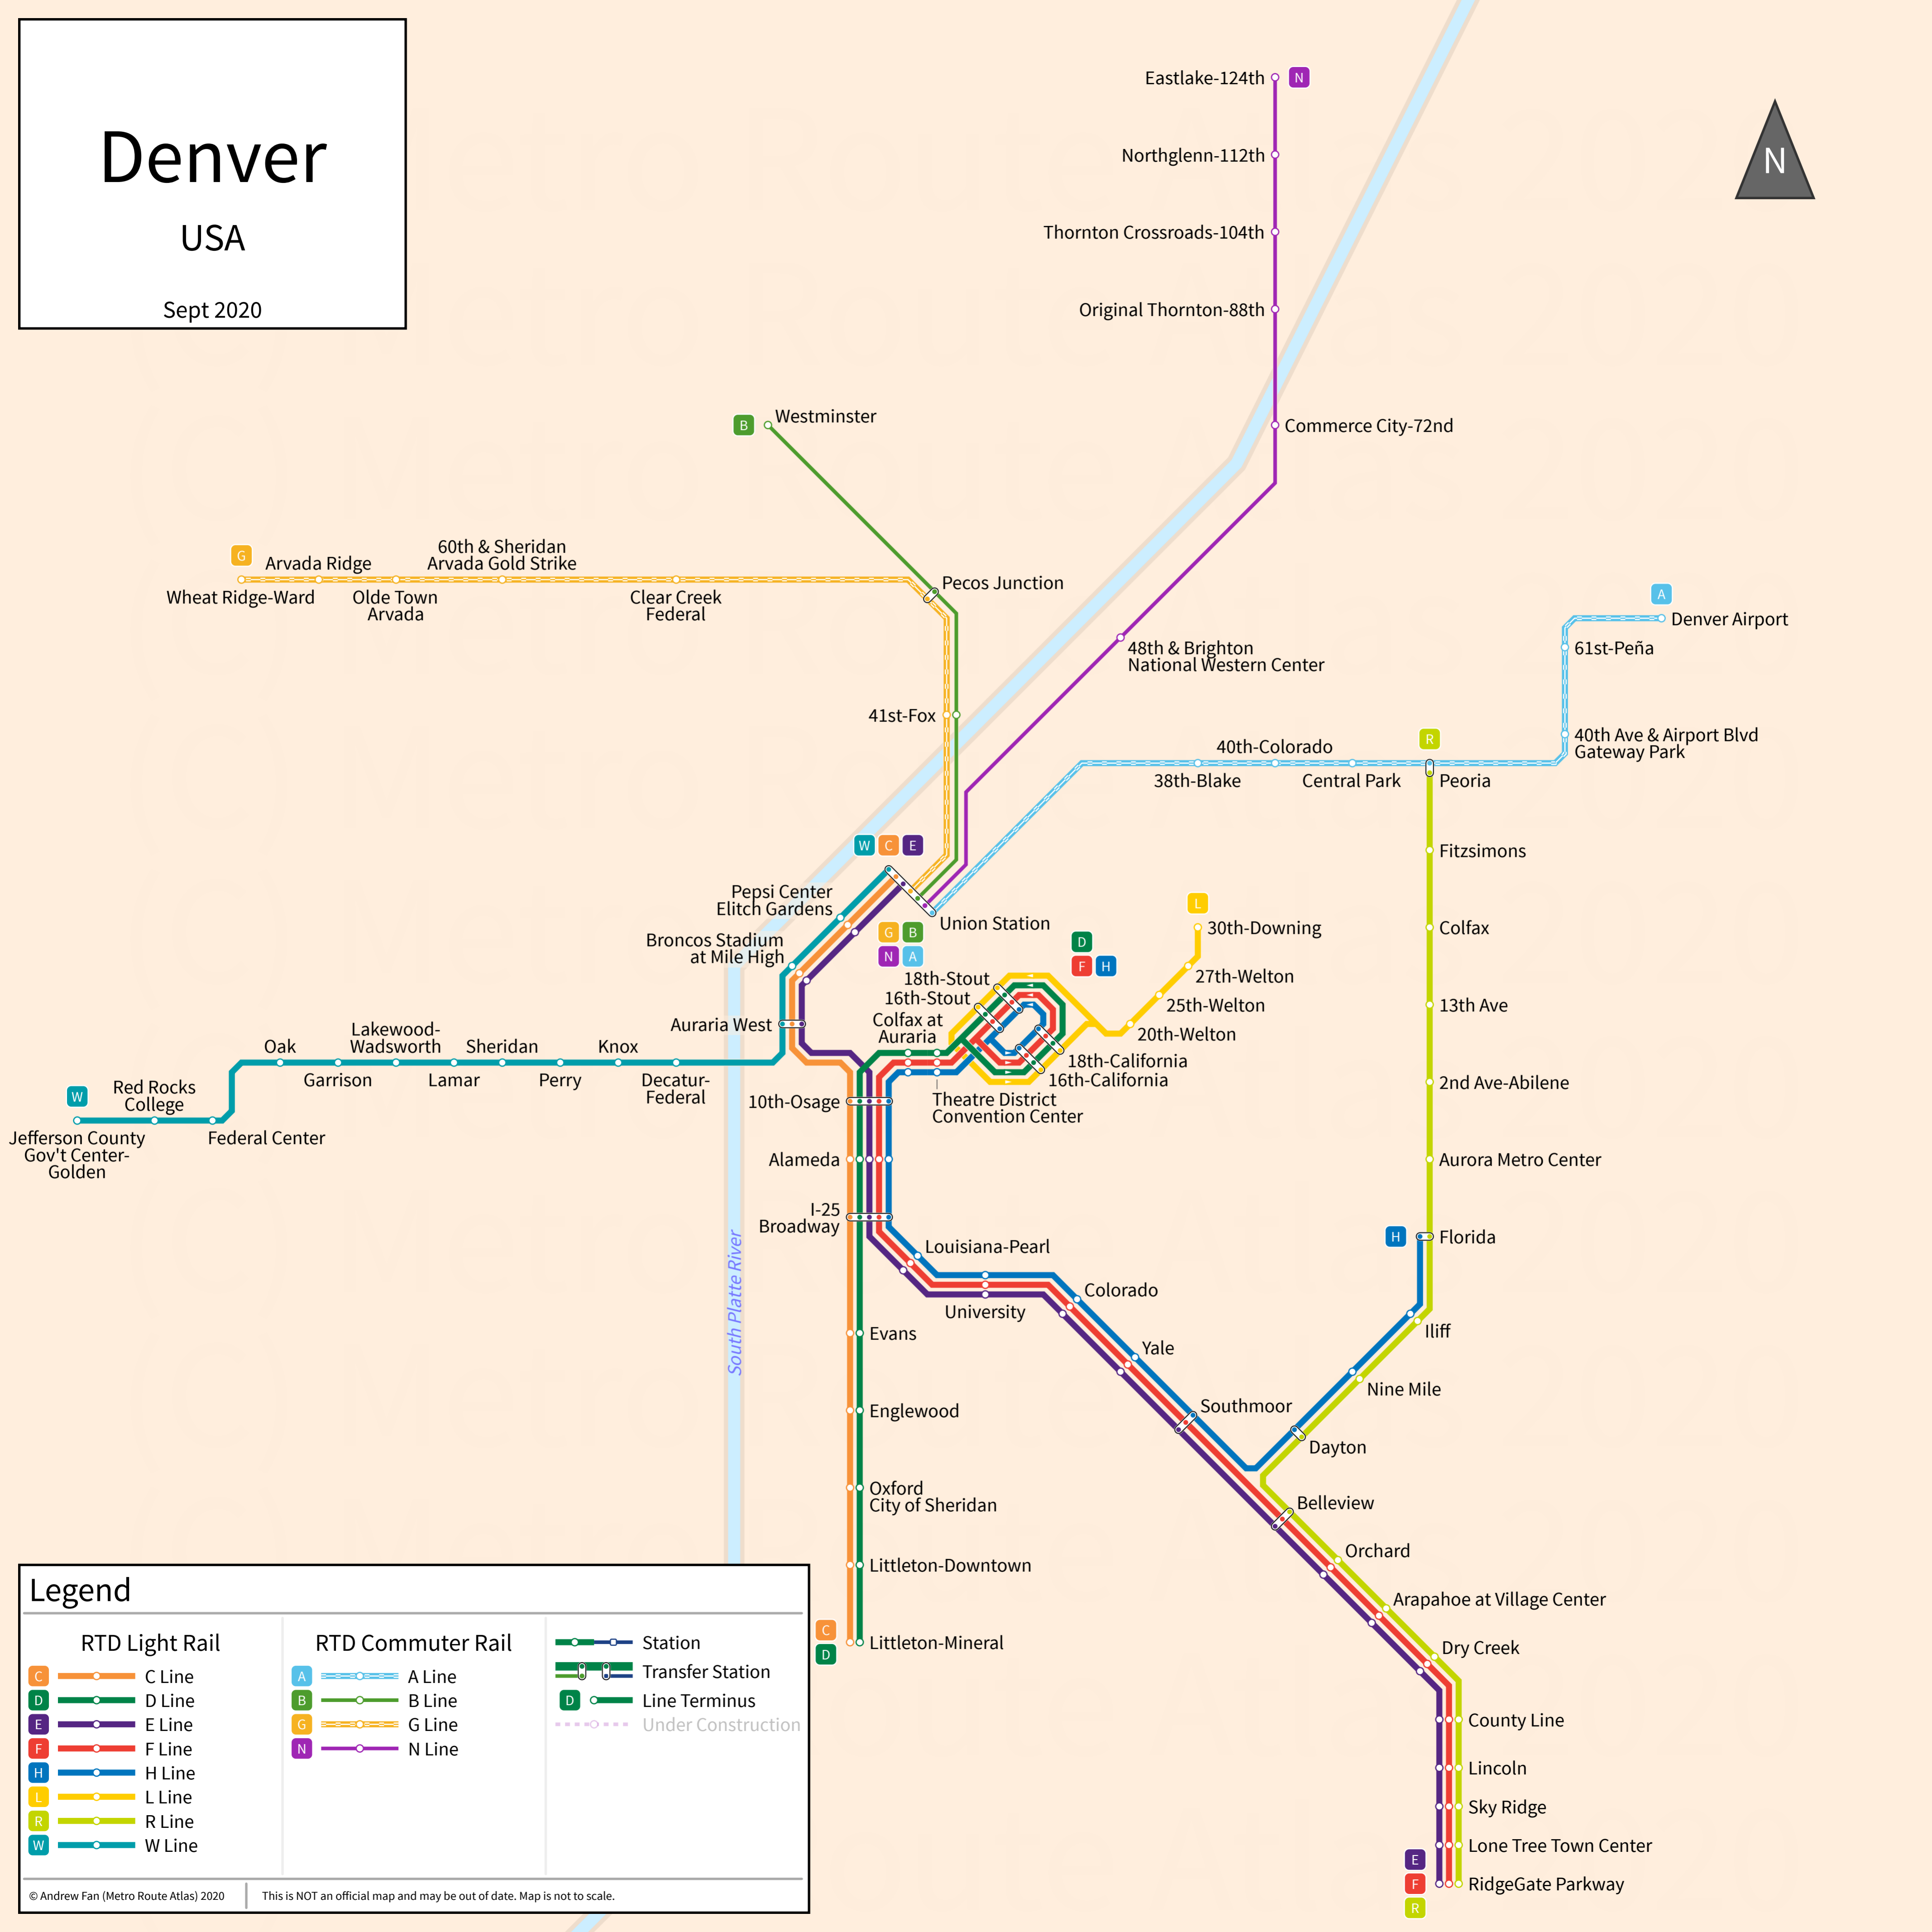

Denver

USA

Sept 2020

Legend

RTD Light Rail		RTD Commuter Rail		Station	
	C Line		A Line		Station
	D Line		B Line		Transfer Station
	E Line		G Line		Line Terminus
	F Line		N Line		Under Construction
	H Line				
	L Line				
	R Line				
	W Line				

© Andrew Fan (Metro Route Atlas) 2020 | This is NOT an official map and may be out of date. Map is not to scale.