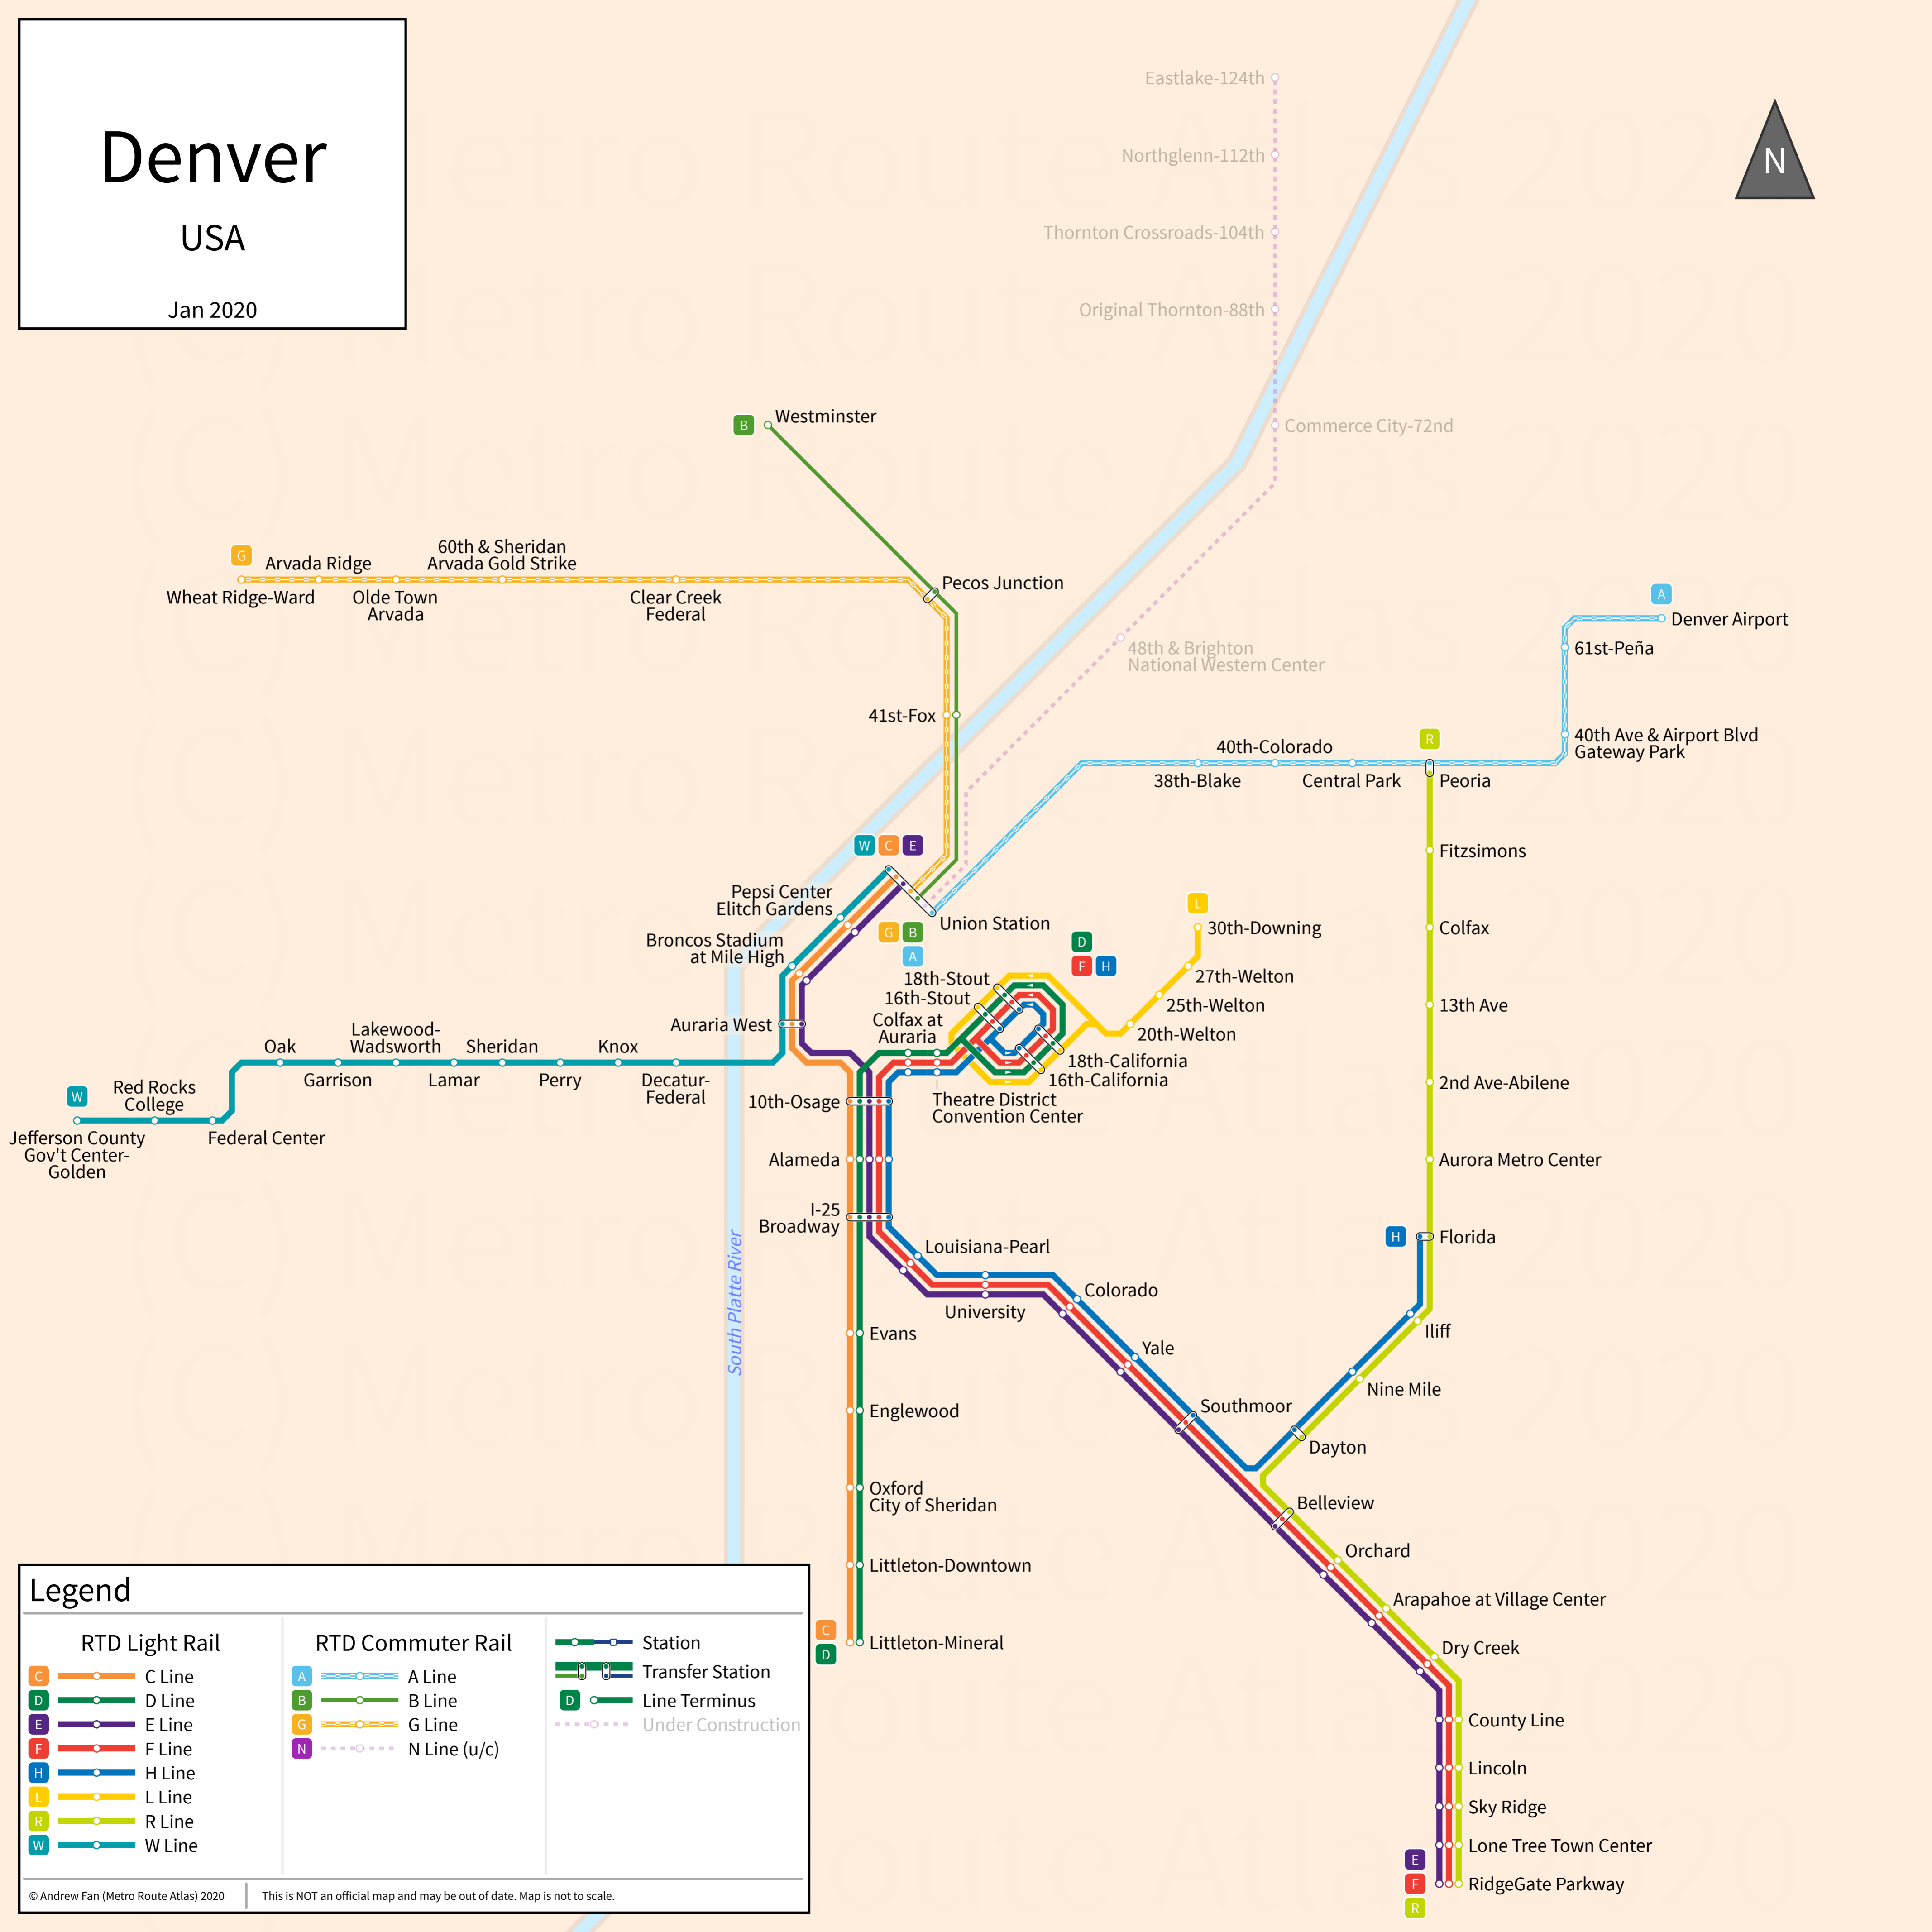

Denver

USA

Jan 2020

Legend

RTD Light Rail		RTD Commuter Rail		Station	
C	C Line	A	A Line	○	Station
D	D Line	B	B Line	⌘	Transfer Station
E	E Line	G	G Line	⌘	Line Terminus
F	F Line	N	N Line (u/c)	○	Under Construction
H	H Line				
L	L Line				
R	R Line				
W	W Line				