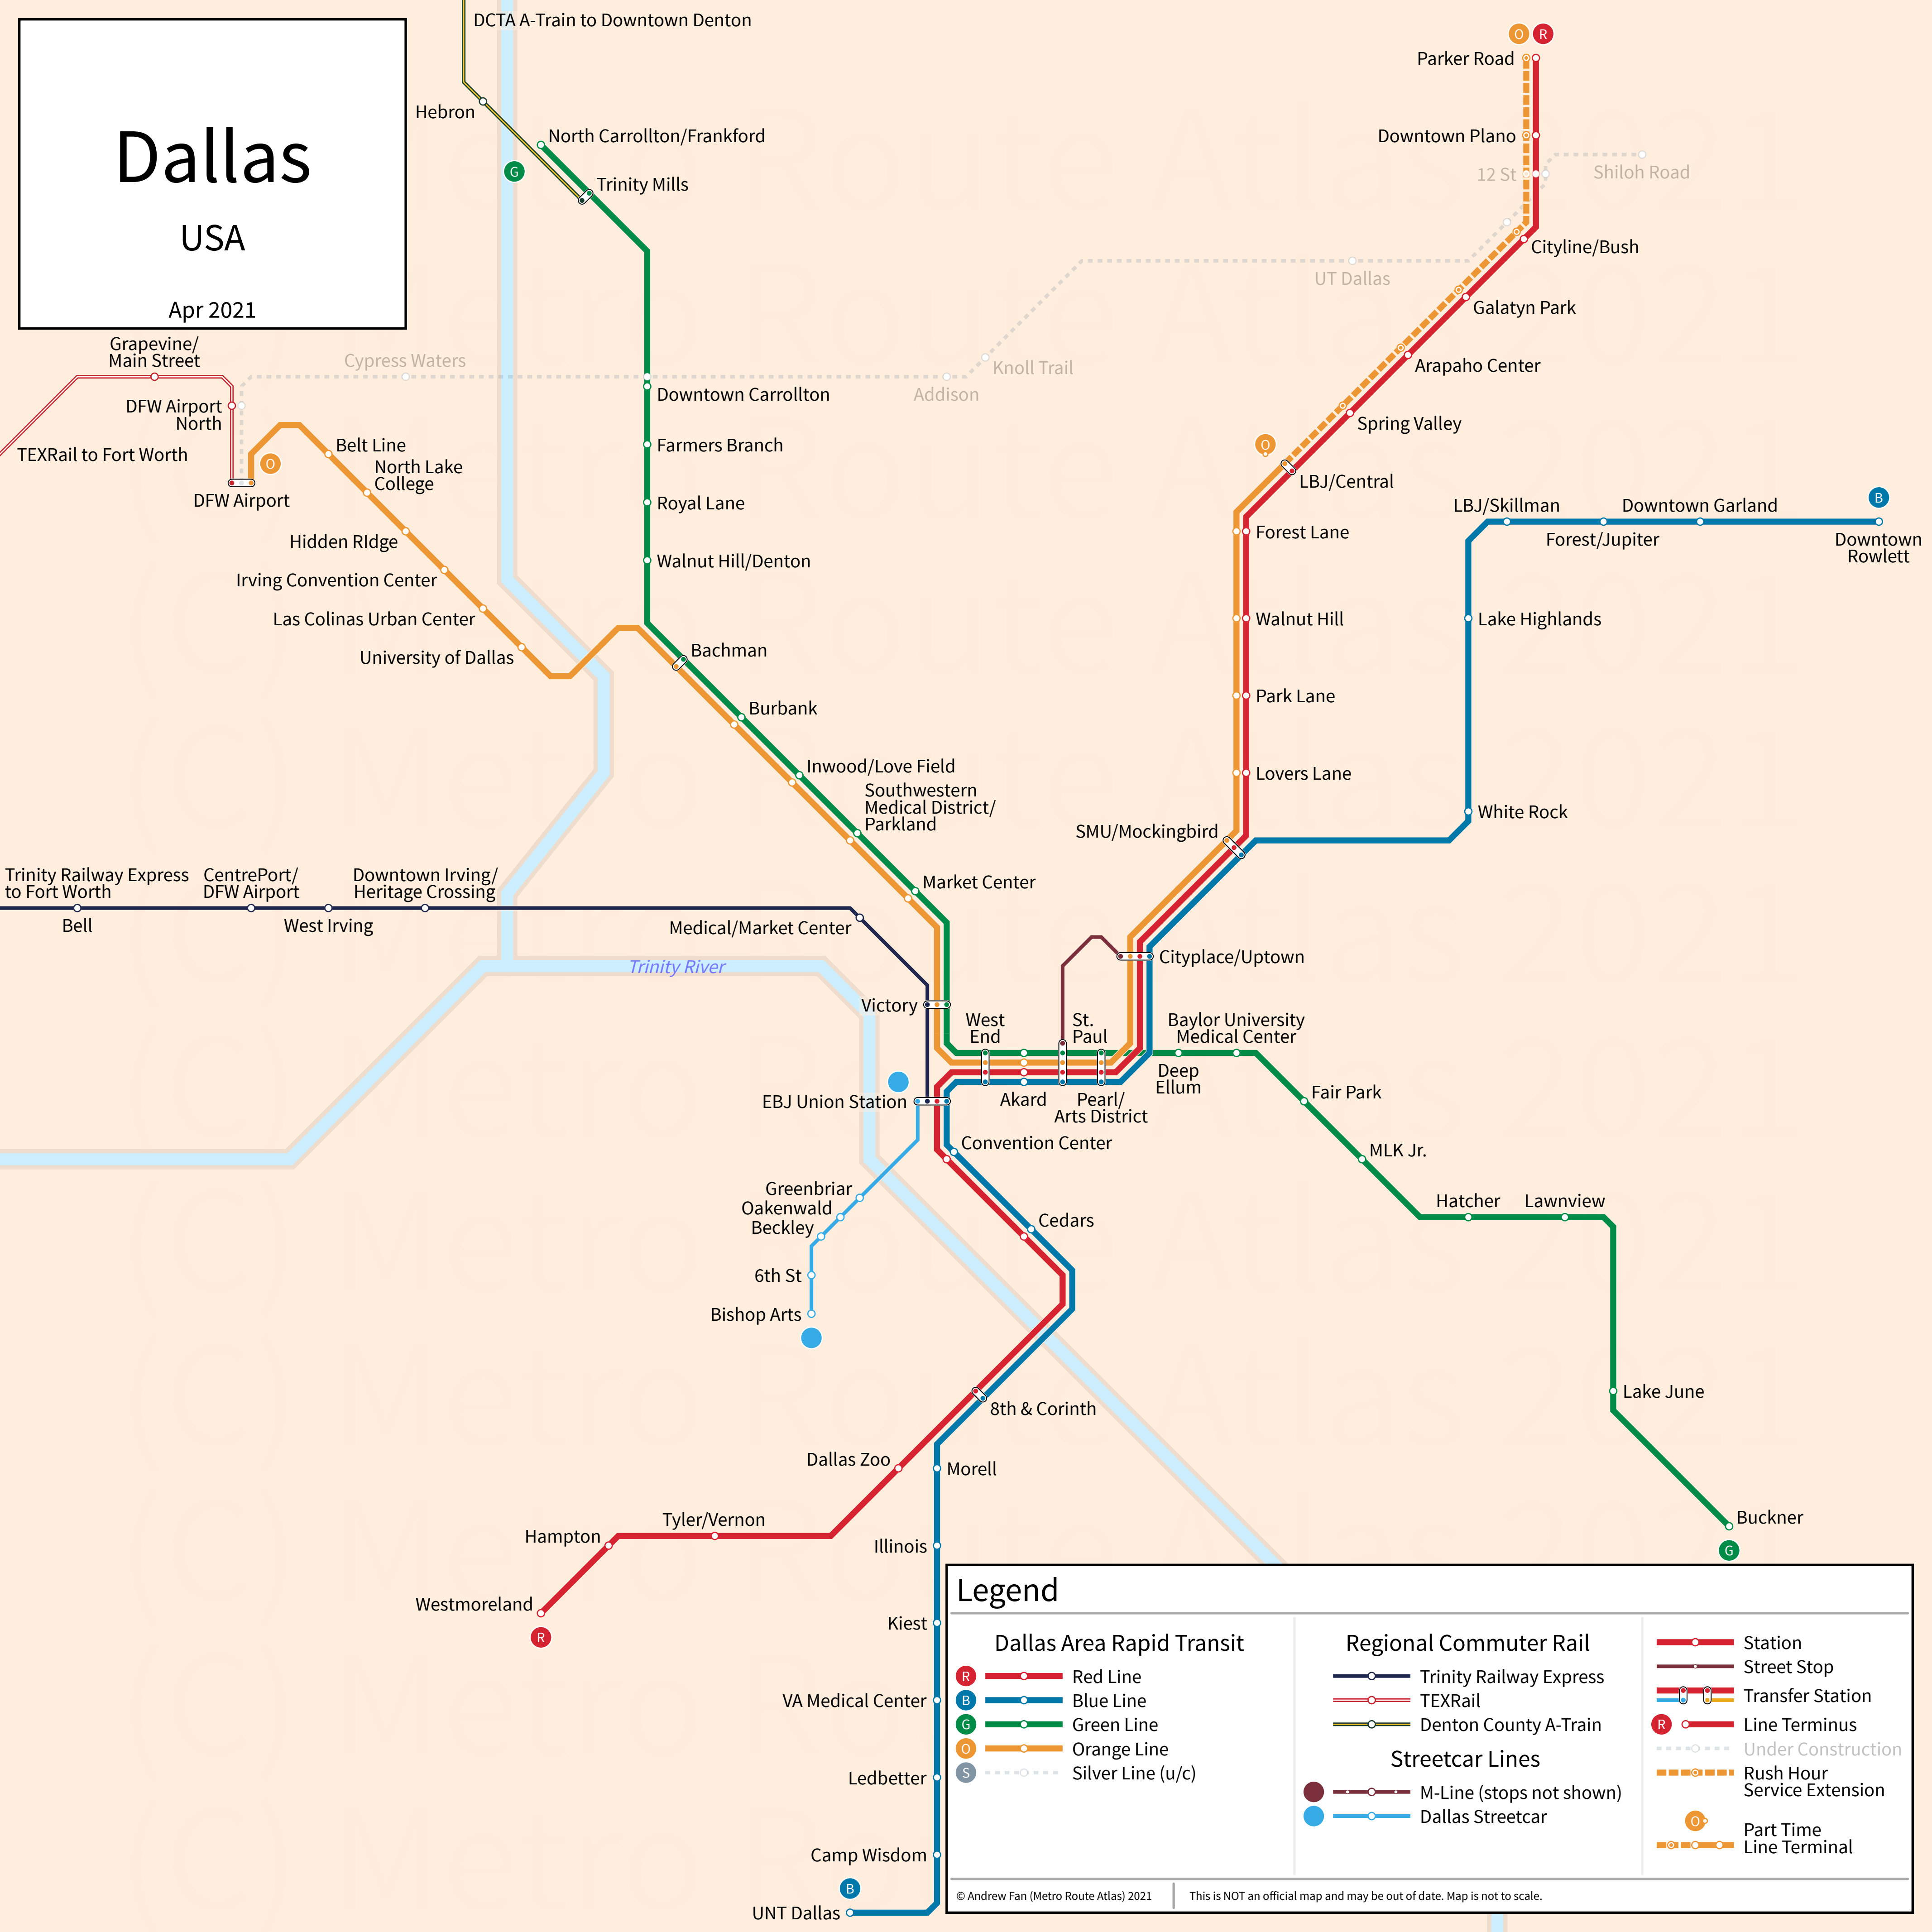

Dallas

USA

Apr 2021

Legend

Dallas Area Rapid Transit

- Red Line
- Blue Line
- Green Line
- Orange Line
- Silver Line (u/c)

Regional Commuter Rail

- Trinity Railway Express
- TEXRail
- Denton County A-Train

Streetcar Lines

- M-Line (stops not shown)
- Dallas Streetcar

- Station
- Street Stop
- ○ Transfer Station
- Line Terminus
- Under Construction
- Rush Hour Service Extension
- Part Time Line Terminal