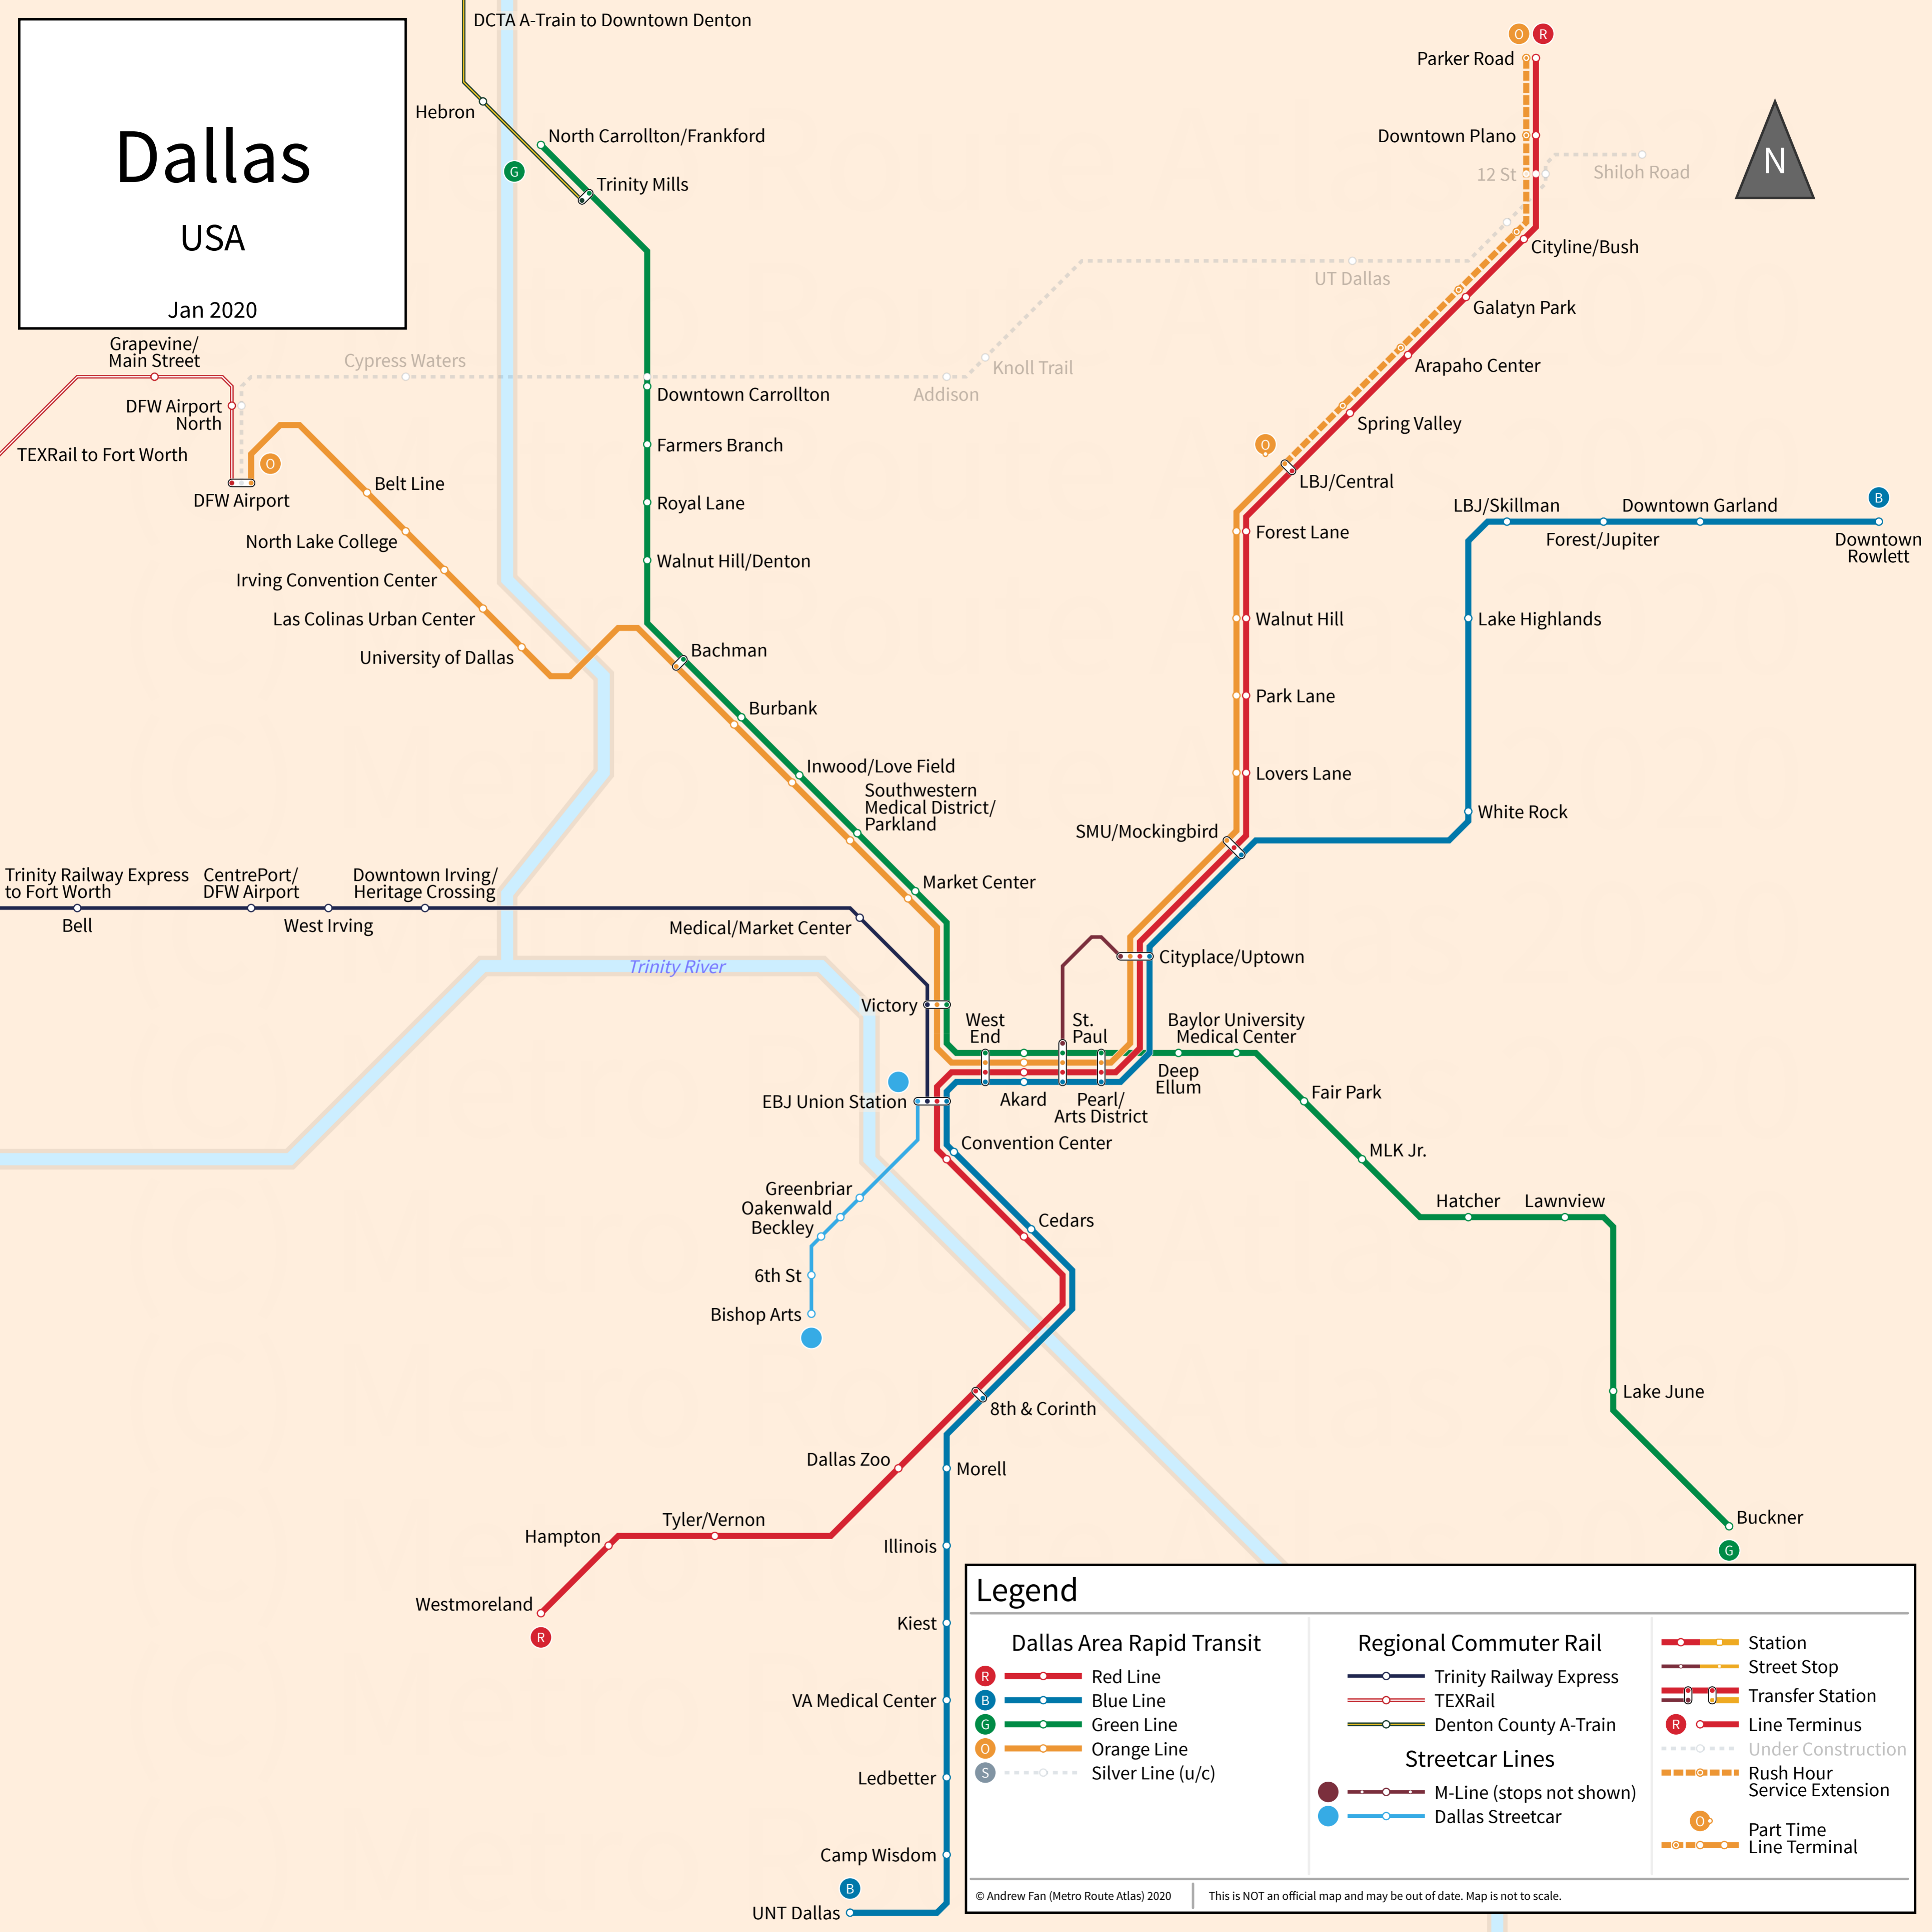

# Dallas

## USA

Jan 2020

### Legend

- | Dallas Area Rapid Transit |                         | Regional Commuter Rail |                         | Streetcar Lines |                             |
|---------------------------|-------------------------|------------------------|-------------------------|-----------------|-----------------------------|
|                           | Red Line                |                        | Trinity Railway Express |                 | M-Line (stops not shown)    |
|                           | Blue Line               |                        | TEXRail                 |                 | Dallas Streetcar            |
|                           | Green Line              |                        | Denton County A-Train   |                 |                             |
|                           | Orange Line             |                        |                         |                 |                             |
|                           | Silver Line (u/c)       |                        |                         |                 |                             |
|                           | Station                 |                        | Transfer Station        |                 | Under Construction          |
|                           | Street Stop             |                        | Line Terminus           |                 | Rush Hour Service Extension |
|                           | Part Time Line Terminal |                        |                         |                 |                             |