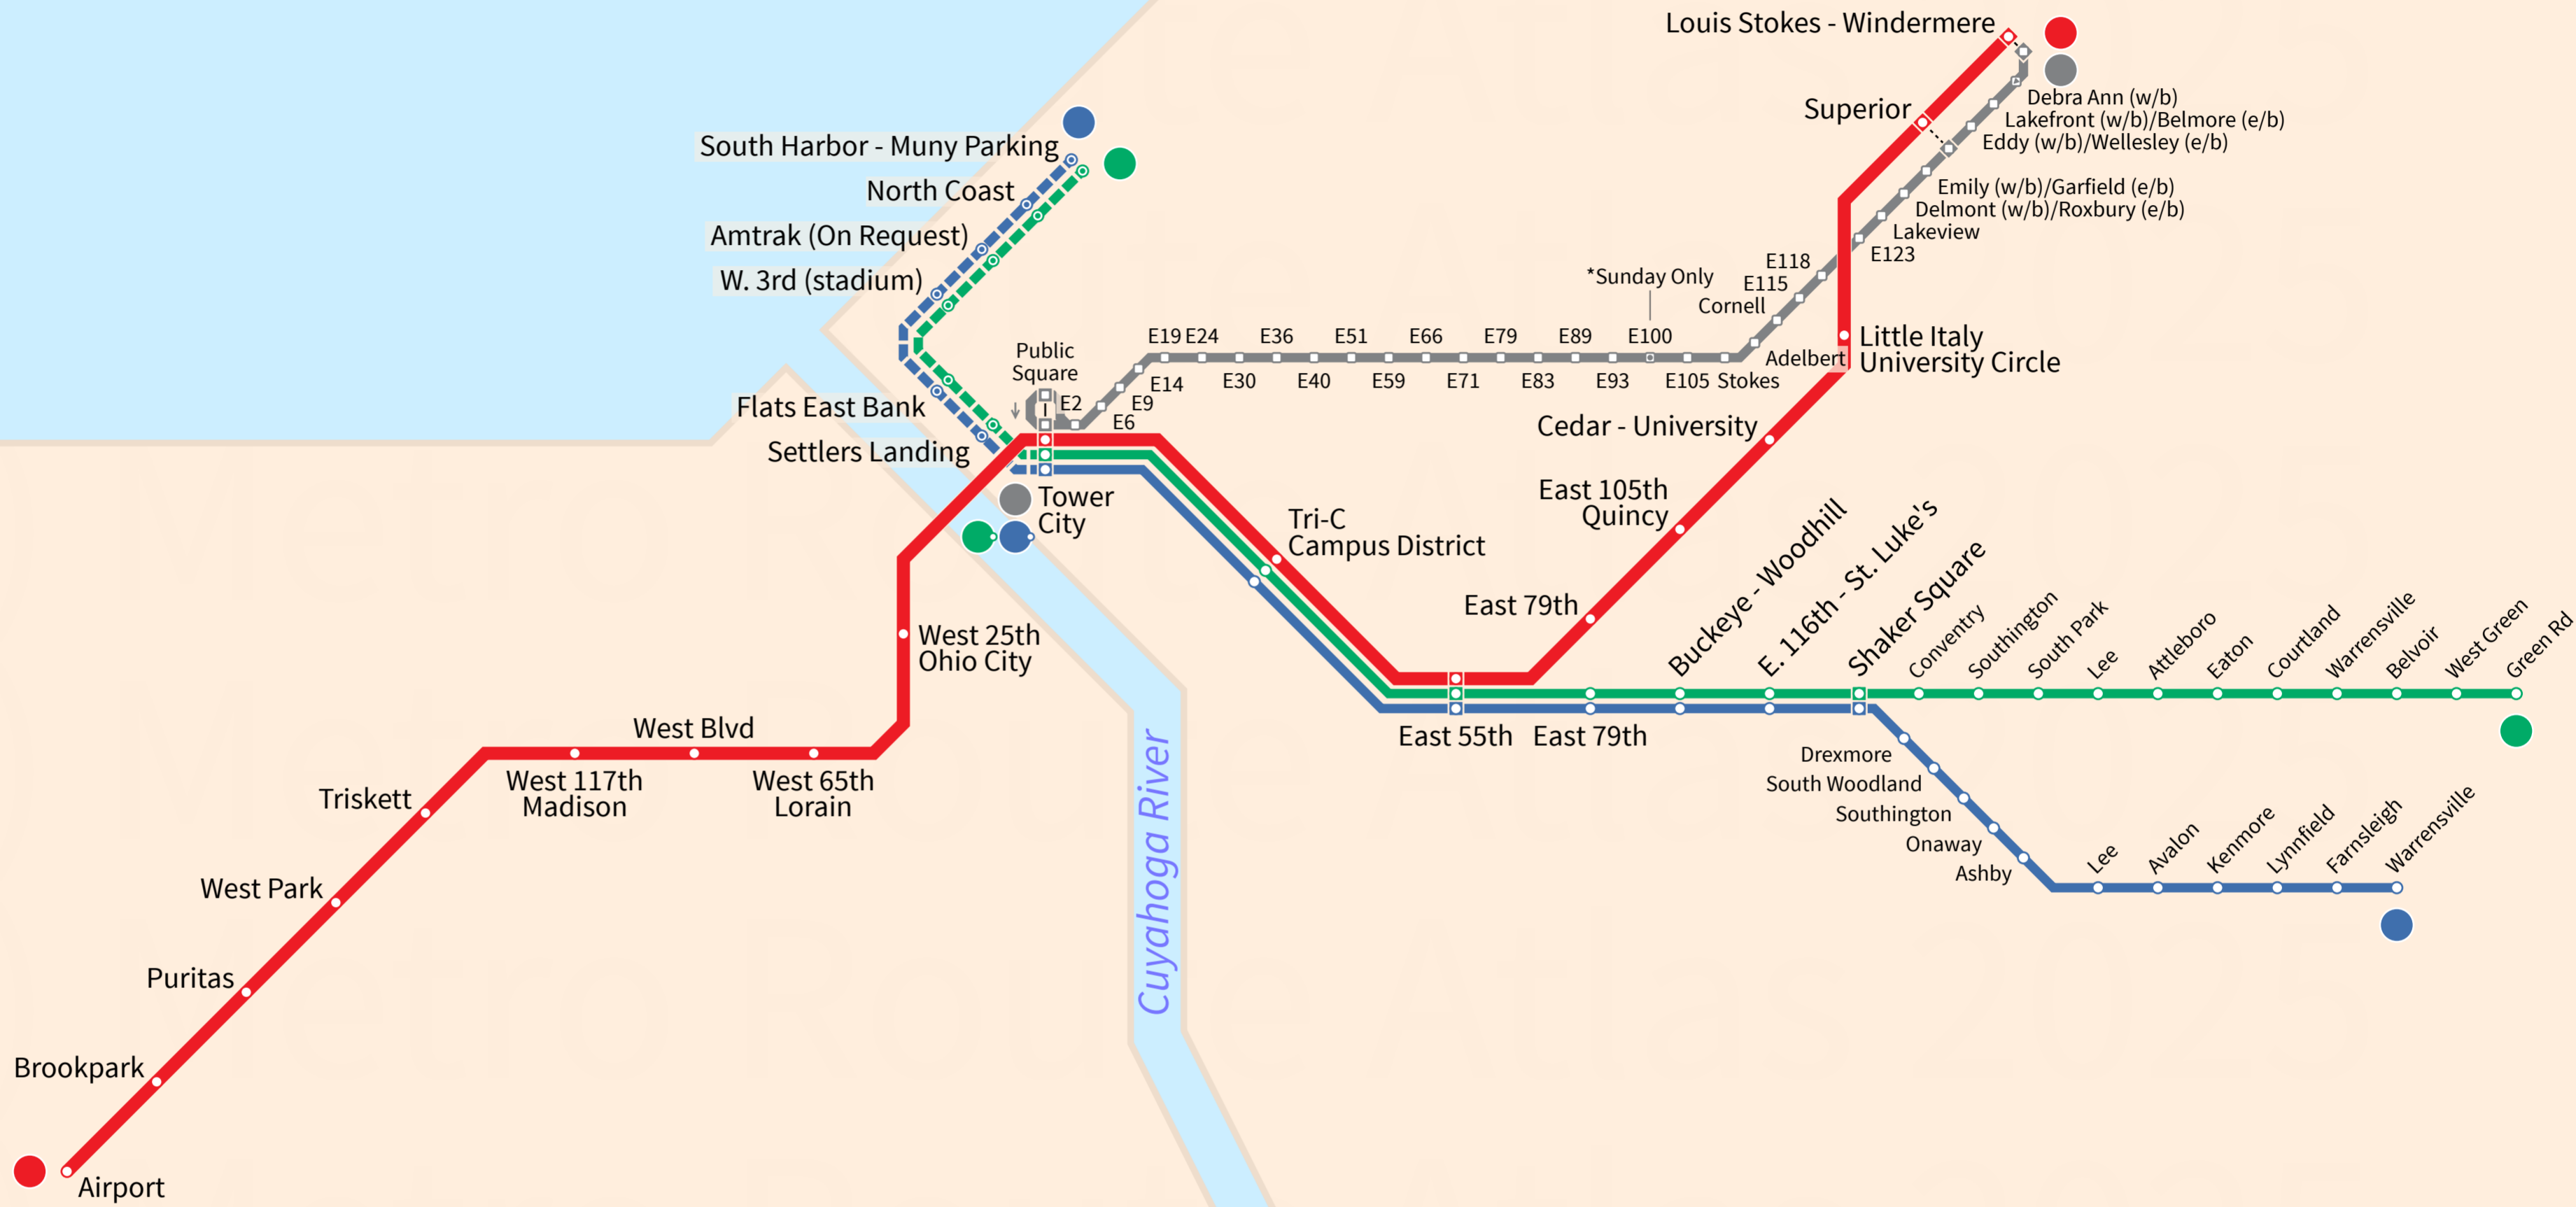

Cleveland

USA

2025-02-17

Legend

RTA Rail Lines	RTA Bus Rapid Transit	Station
Red Line	HealthLine (Silver/Euclid)	Station
Blue Line *		Transfer Station
Green Line *		Walking Connection
		Line Terminus
		One direction only
		Station served in one direction only
		Weekend-Only

* Line north of Tower City is also known as the Waterfront Line

© Andrew Fan (Metro Route Atlas) 2025 | This is NOT an official map and may be out of date. Map is not to scale.