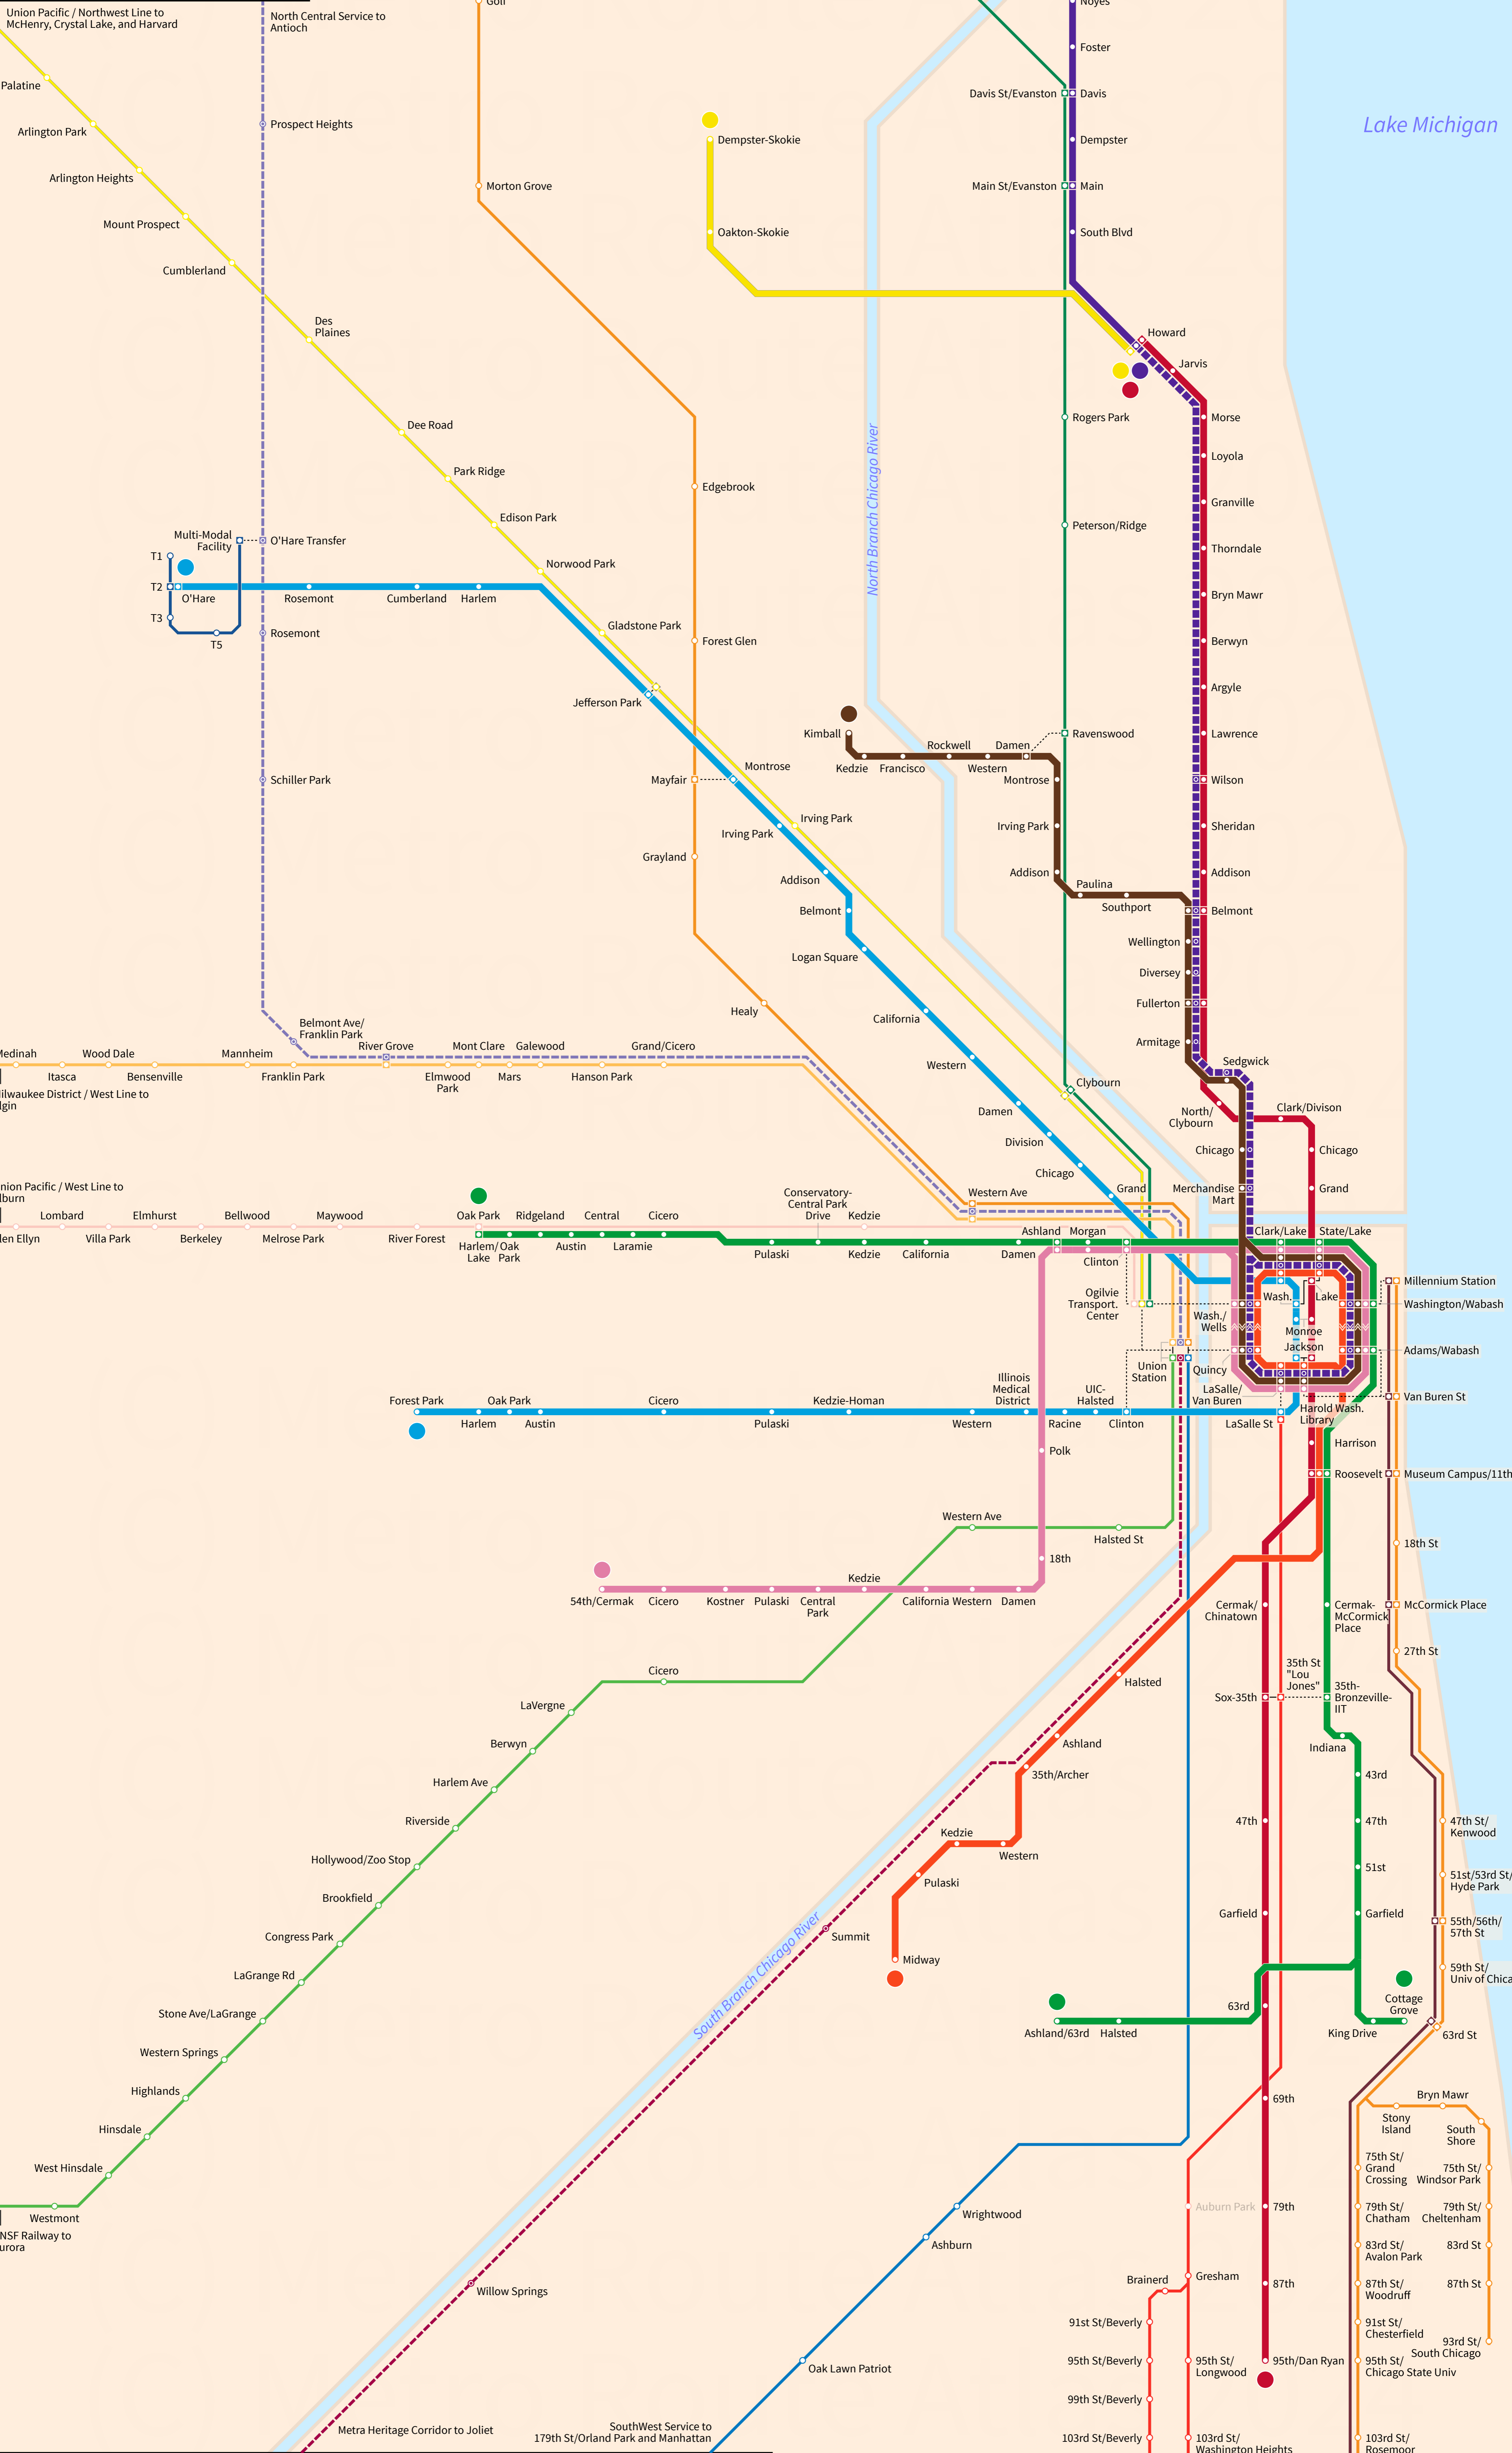

Chicago USA

2024-08-05

Legend

Chicago "L"		Commuter Rail Lines		Station	
●	Red Line	—○—	BNSF Railway	+	Station
—○—	Blue Line	—○—	Metra Heritage Corridor	+	Transfer Station
—○—	Brown Line	—○—	Metra Electric District	+	Walking Connection
—○—	Green Line	—○—	Milwaukee District/N Line	●	Line Terminus
—○—	Orange Line	—○—	Milwaukee District/W Line	—○—	Under Construction
—○—	Pink Line	—○—	North Central Service	▶	One direction only
—○—	Purple Line	—○—	Rock Island District	—○—	Rush/Peak Only Service
—○—	Yellow Line (Skokie Swift)	—○—	SouthWest Service		
—○—	O'Hare ATS	—○—	Union Pacific/N Line		
		—○—	Union Pacific/NW Line		
		—○—	Union Pacific/W Line		
		—○—	South Shore Line		