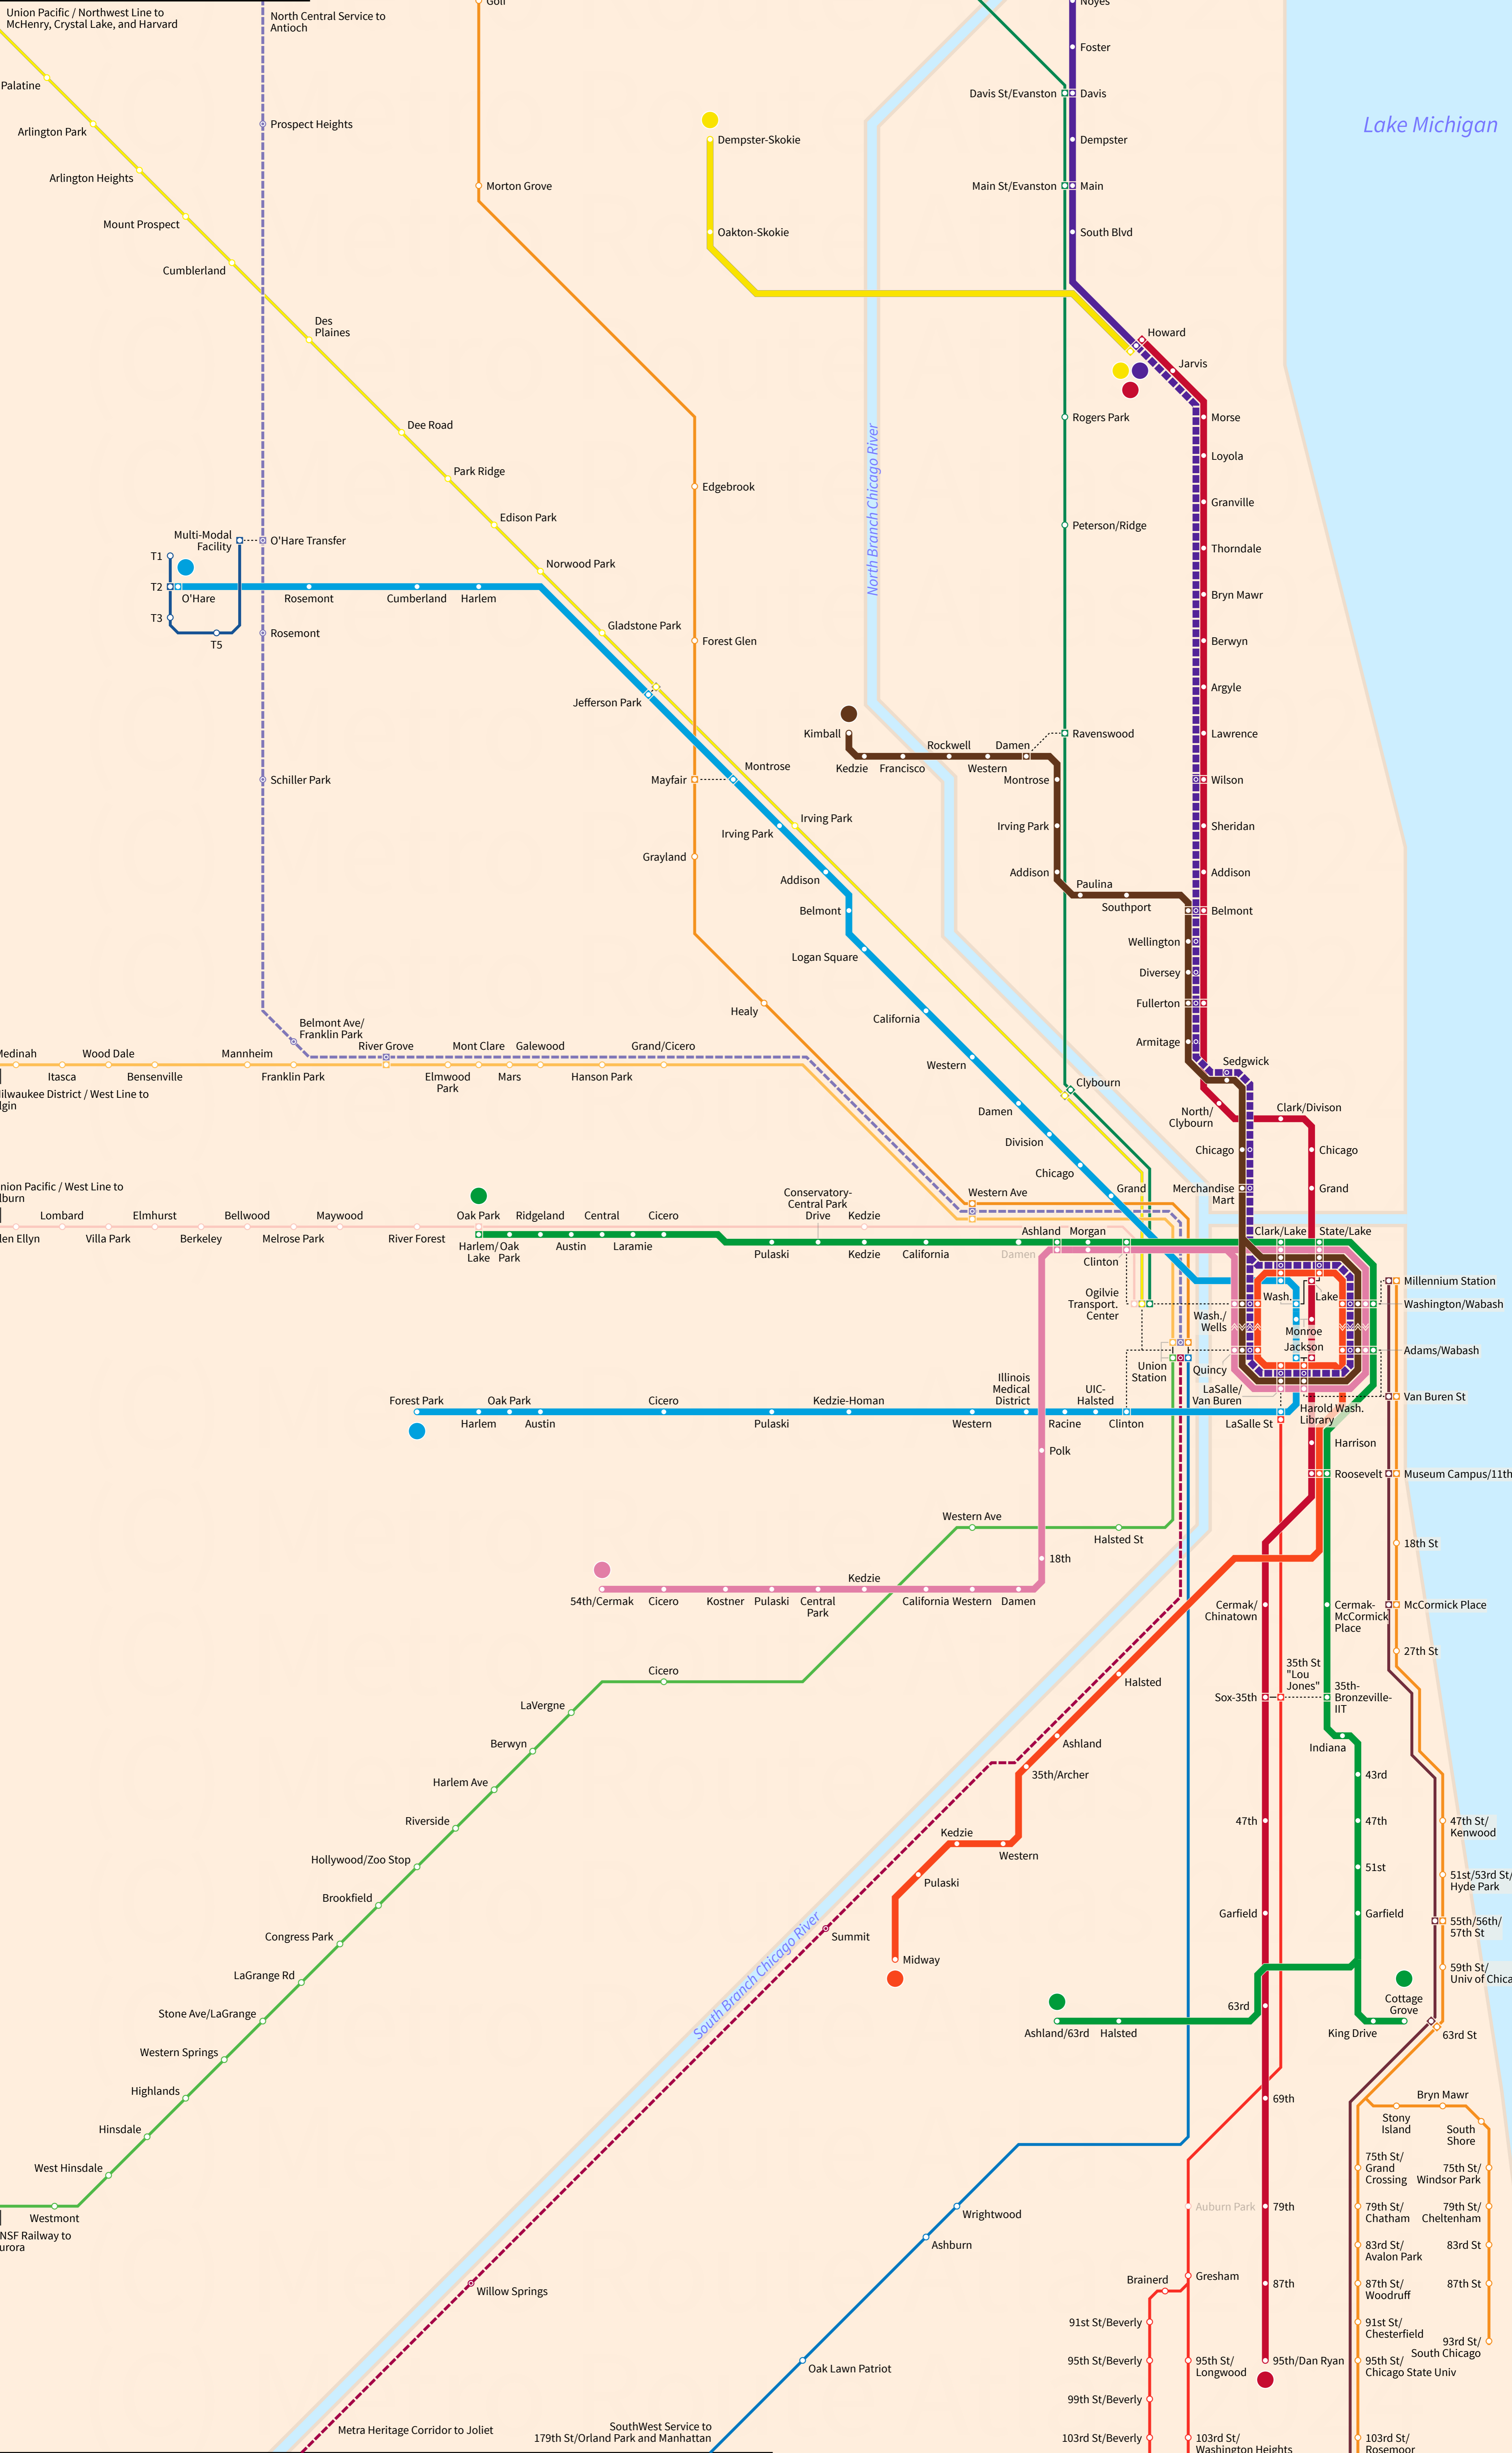

Chicago USA

2024-06-07

Legend

Chicago "L"		Commuter Rail Lines		Station	
●	Red Line	○	BNSF Railway	□	Station
●	Blue Line	○	Metra Heritage Corridor	□	Transfer Station
●	Brown Line	○	Metra Electric District	□	Walking Connection
●	Green Line	○	Milwaukee District/N Line	□	Line Terminus
●	Orange Line	○	Milwaukee District/W Line	□	Under Construction
●	Pink Line	○	North Central Service	□	One direction only
●	Purple Line	○	Rock Island District	□	Rush/Peak Only Service
●	Yellow Line (Skokie Swift)	○	SouthWest Service	□	
○	O'Hare ATS	○	Union Pacific/N Line		
		○	Union Pacific/NW Line		
		○	Union Pacific/W Line		
		○	South Shore Line		