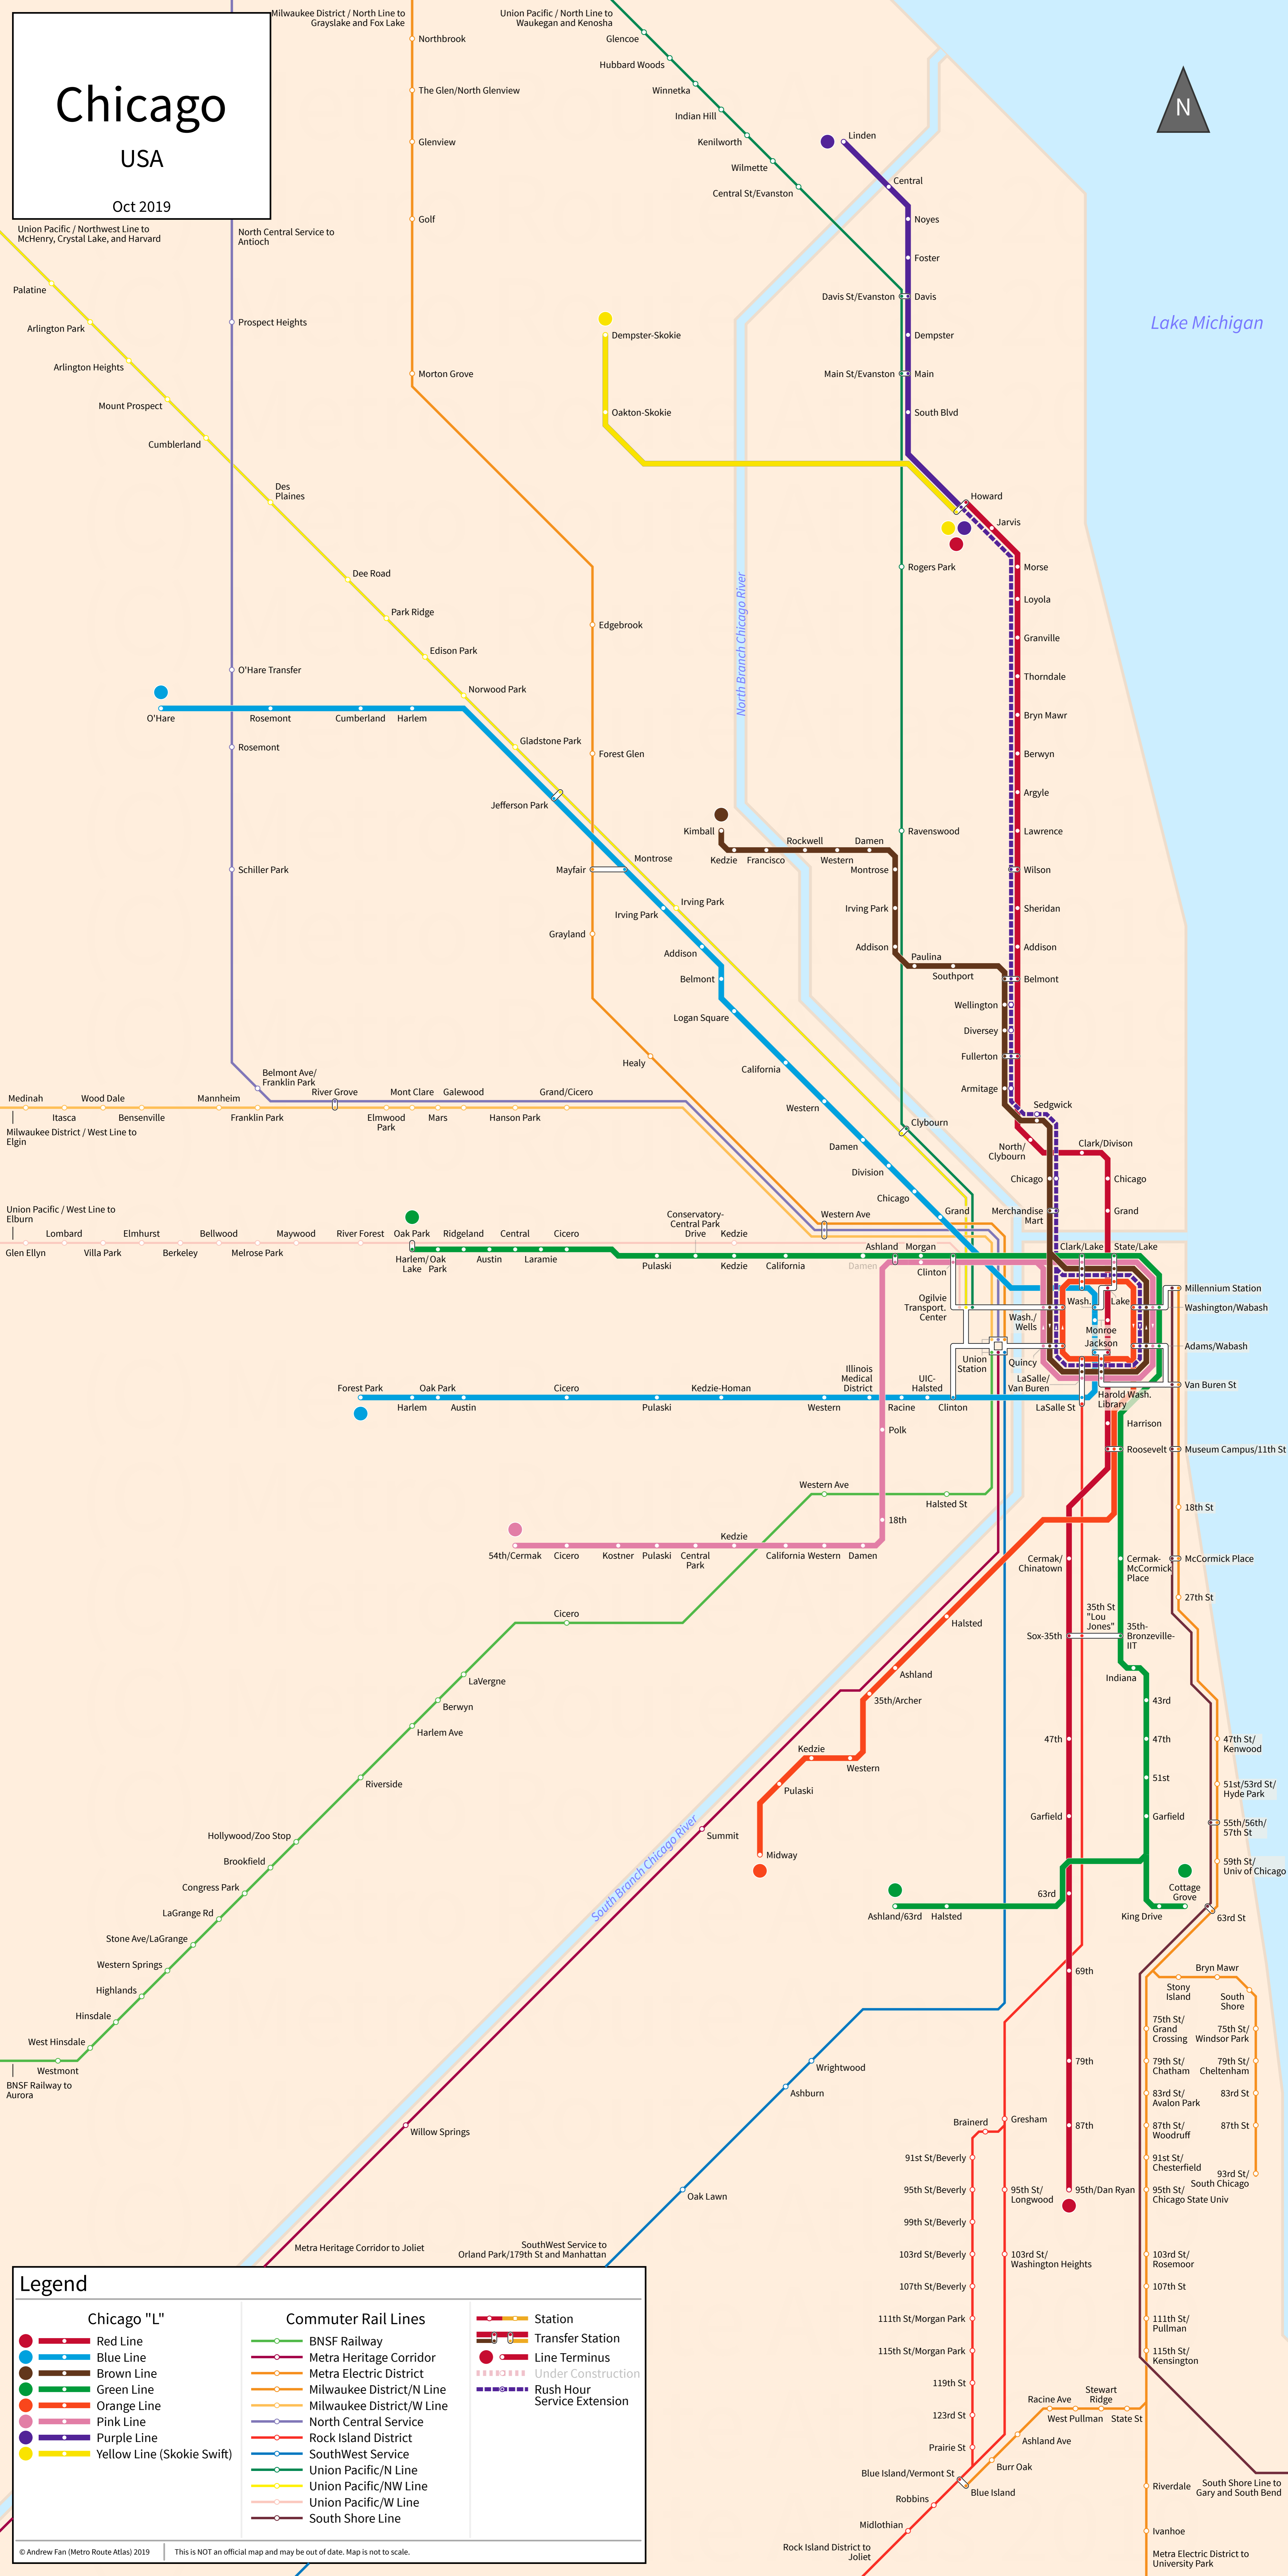

# Chicago

USA

Oct 2019

### Legend

<b>Chicago "L"</b>	<b>Commuter Rail Lines</b>	<b>Station</b>
Red Line	BNSF Railway	Transfer Station
Blue Line	Metra Heritage Corridor	Line Terminus
Brown Line	Metra Electric District	Under Construction
Green Line	Milwaukee District/N Line	Rush Hour Service Extension
Orange Line	Milwaukee District/W Line	
Pink Line	North Central Service	
Purple Line	Rock Island District	
Yellow Line (Skokie Swift)	SouthWest Service	
	Union Pacific/N Line	
	Union Pacific/NW Line	
	Union Pacific/W Line	
	South Shore Line	