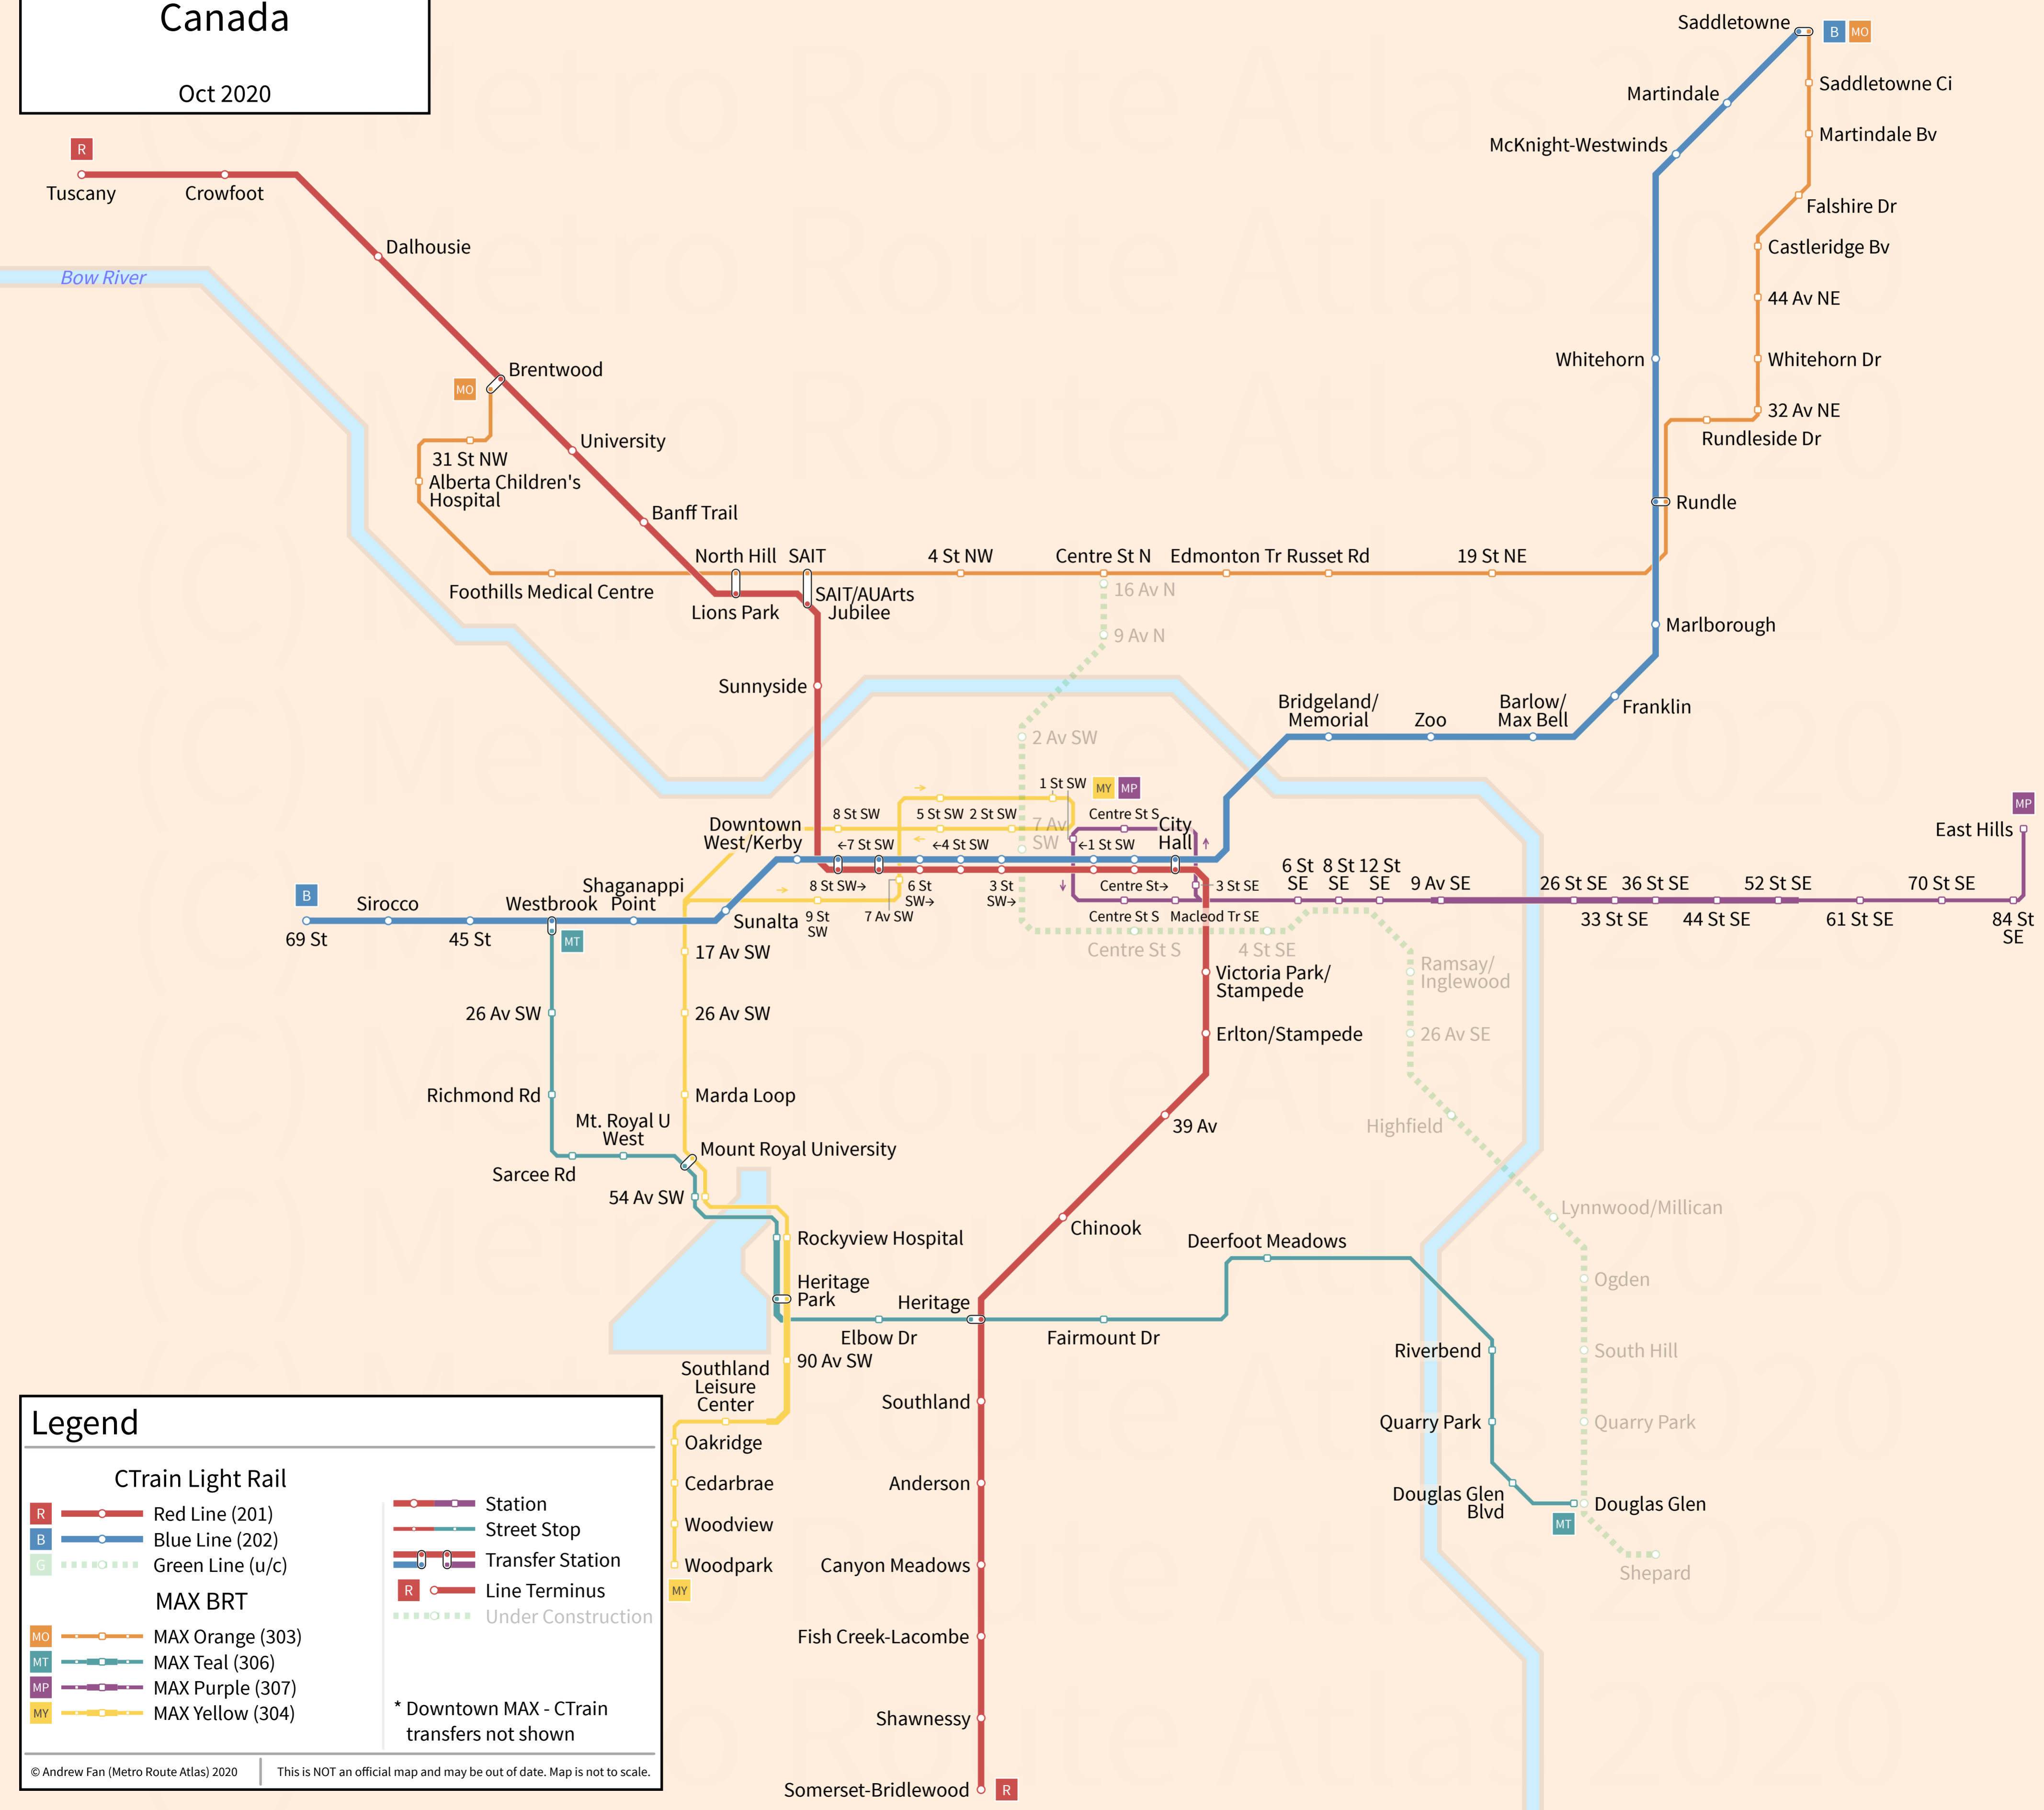

# Calgary

Canada

Oct 2020

### Legend

**CTrain Light Rail**

- Red Line (201)
- Blue Line (202)
- Green Line (u/c)

**MAX BRT**

- MAX Orange (303)
- MAX Teal (306)
- MAX Purple (307)
- MAX Yellow (304)

**Station**

- Station
- Street Stop
- Transfer Station
- Line Terminus
- Under Construction

\* Downtown MAX - CTrain transfers not shown