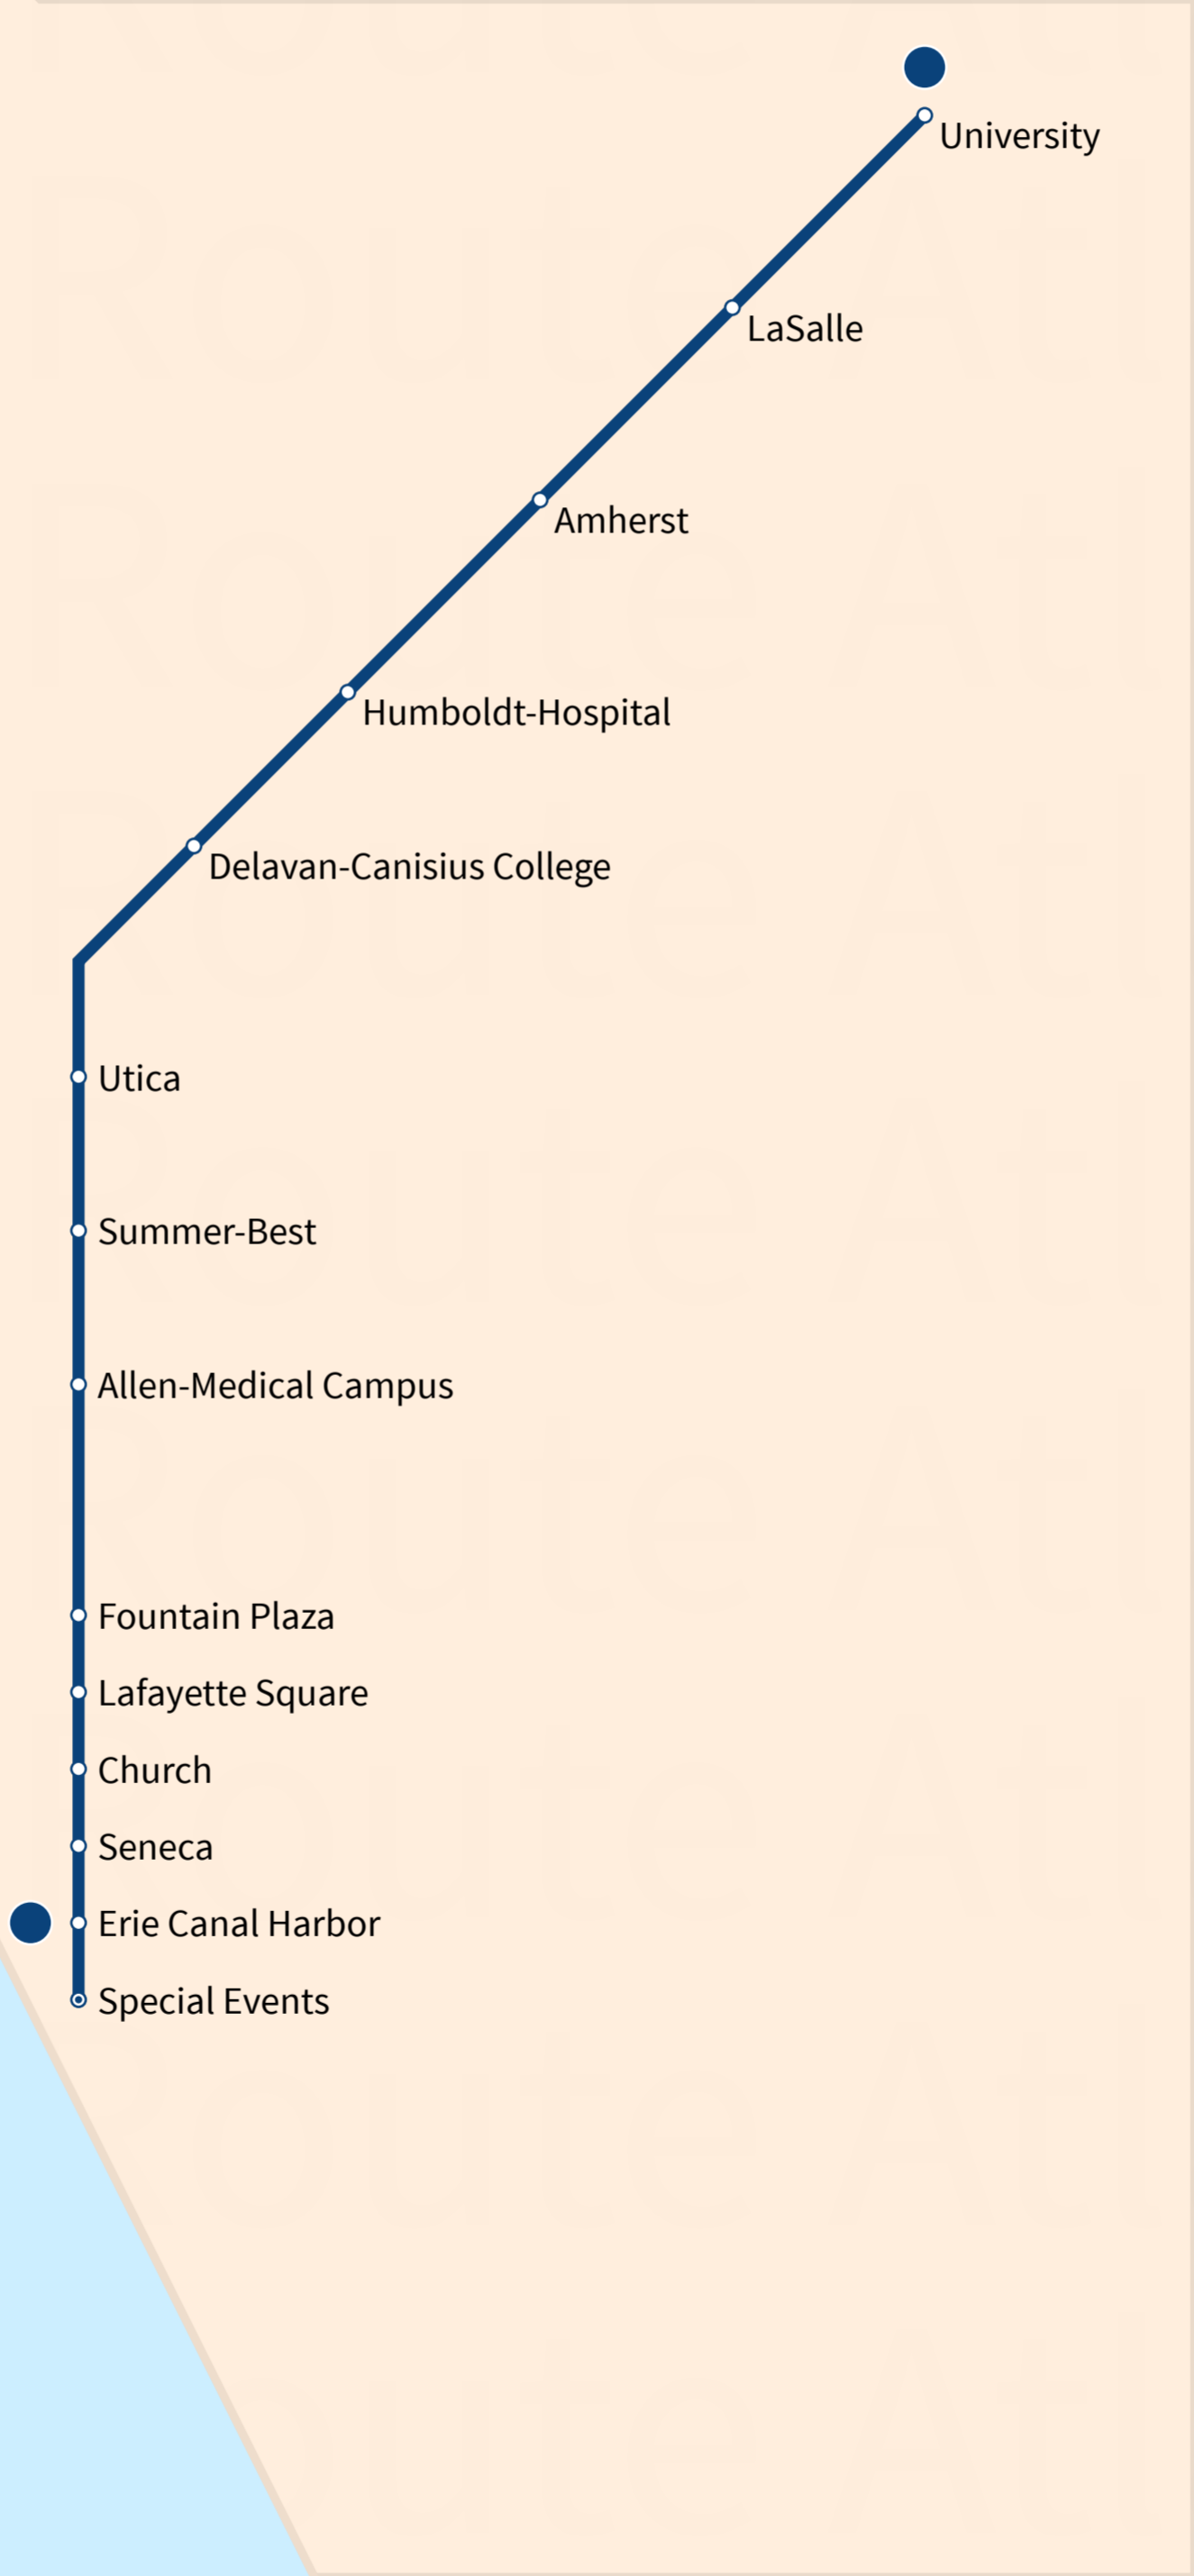

# Buffalo

USA

Jan 2020

CANADA

Niagara River

Lake Erie

## Legend

- NFTA Metro Buffalo Metro Rail
- Station
- Transfer Station
- Line Terminus
- Under Construction
- Part-Time Service