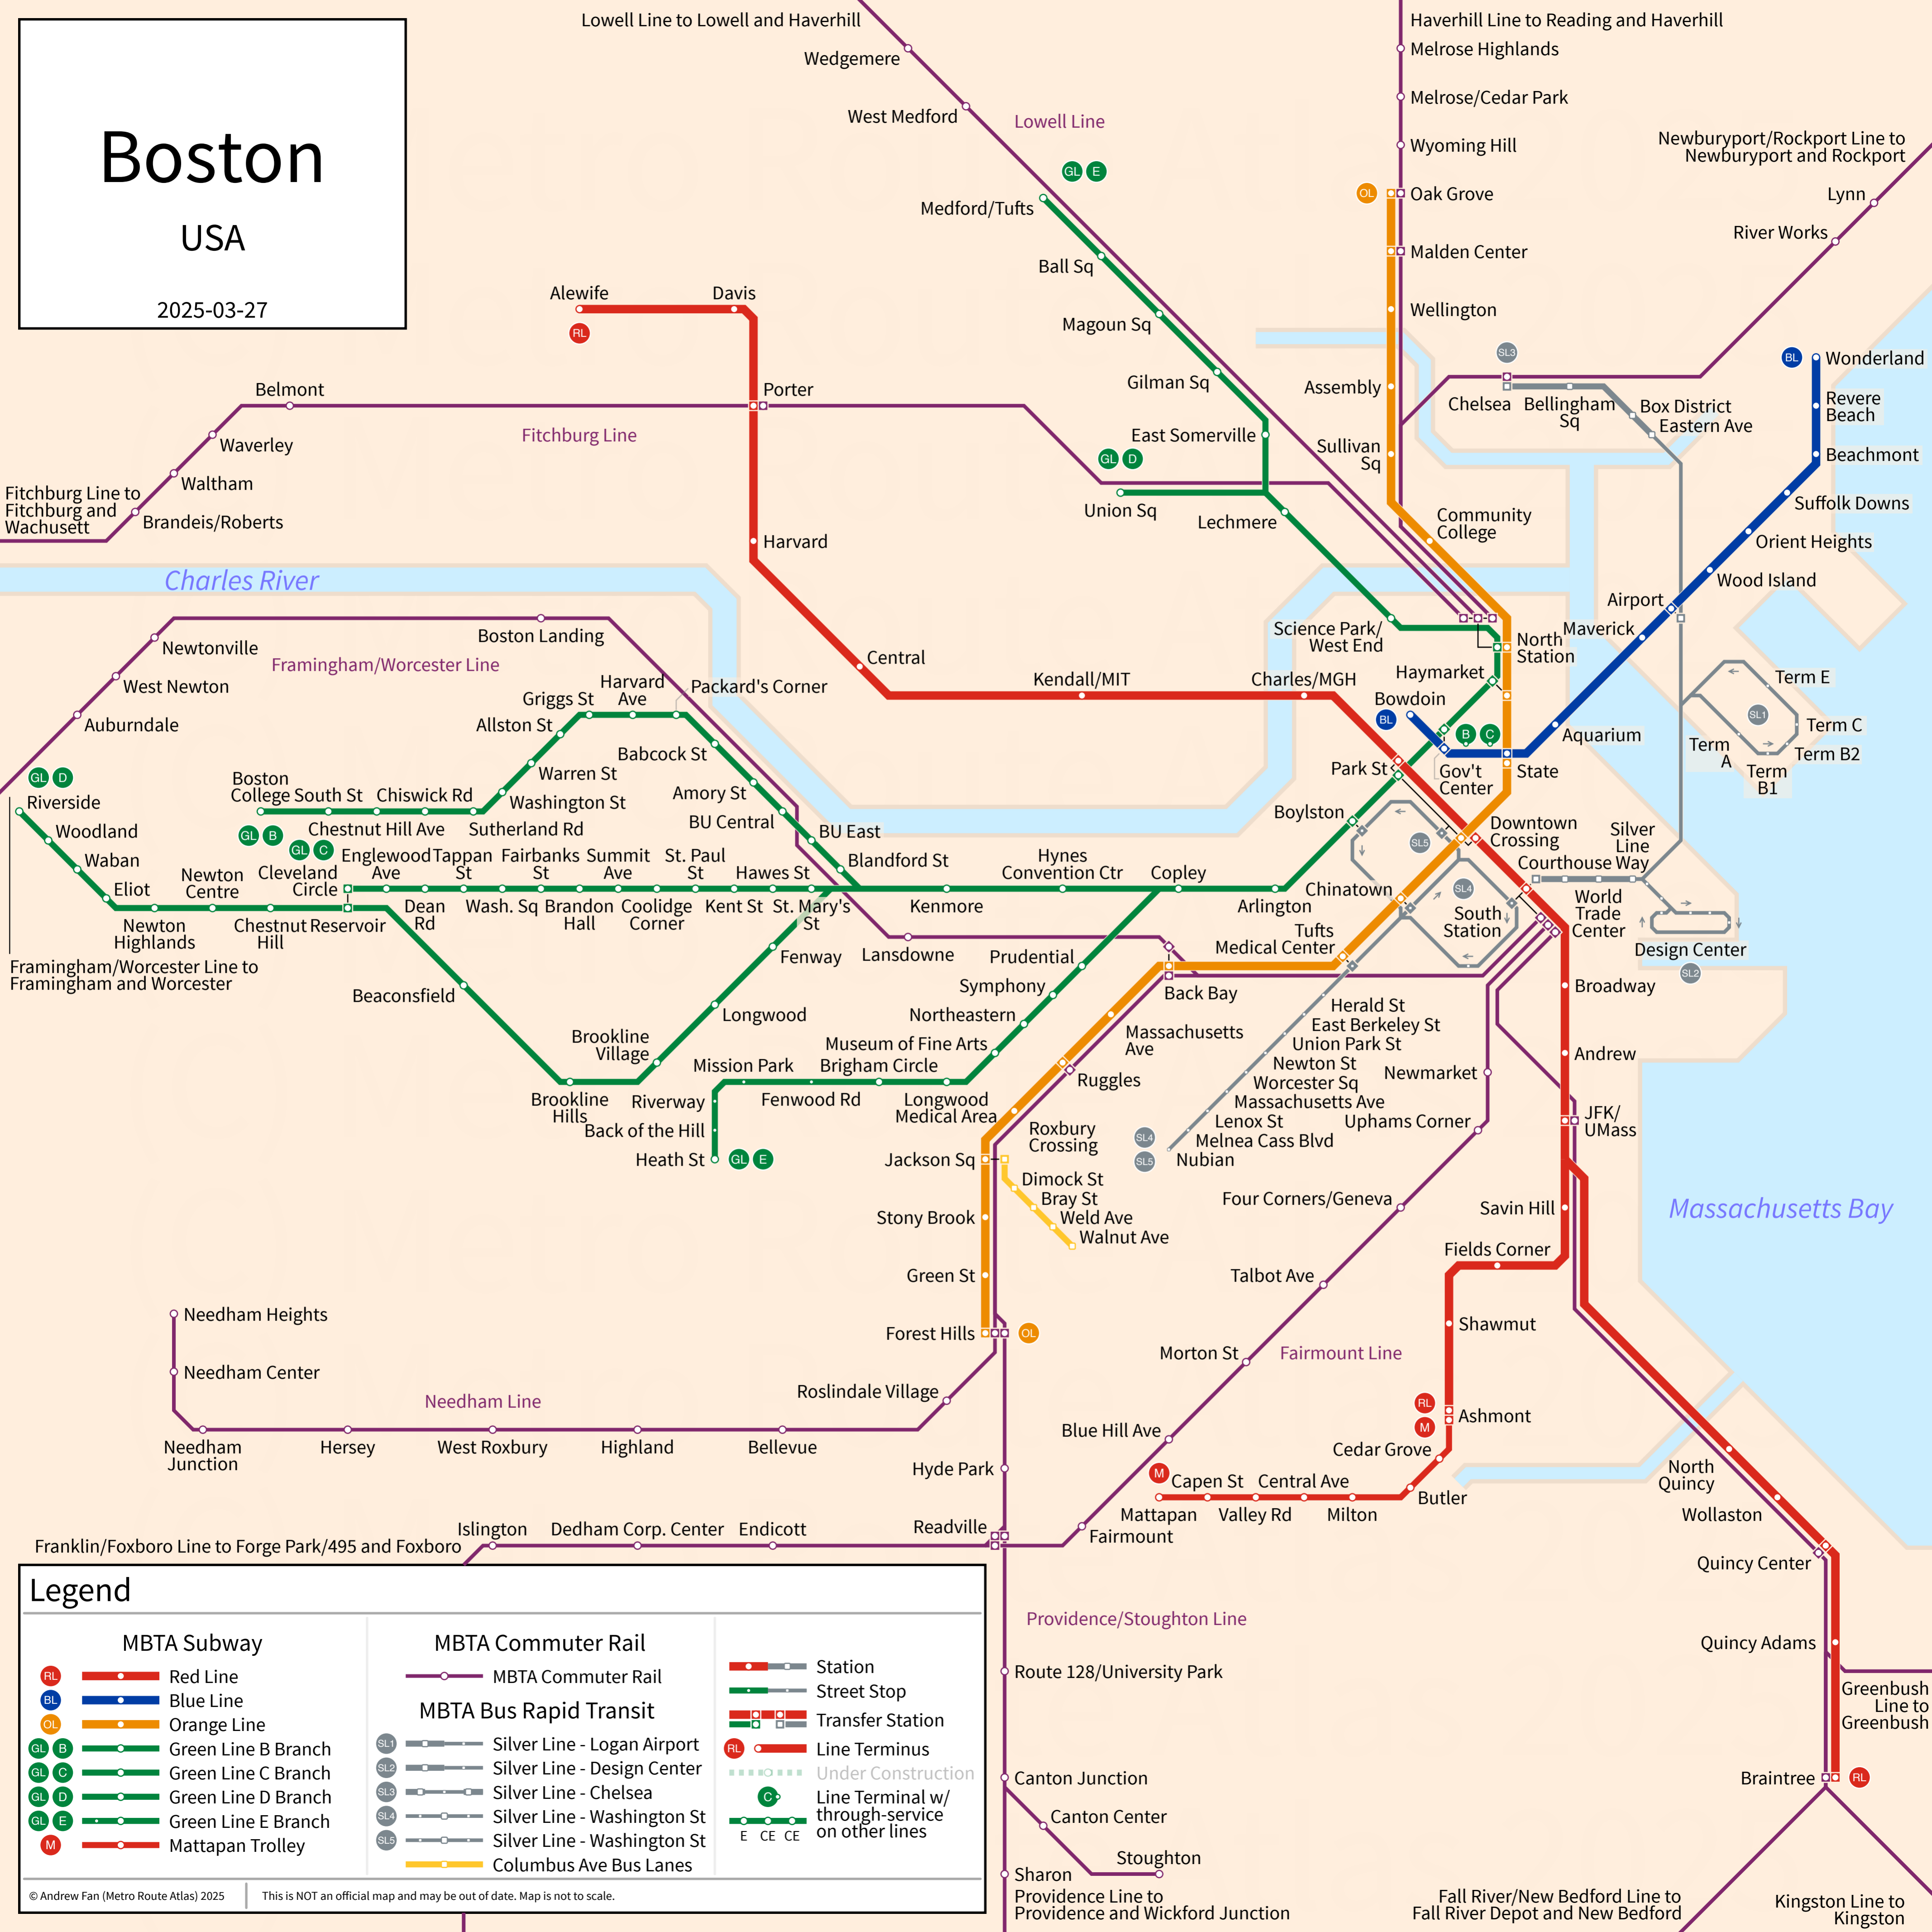

Boston

USA

2025-03-27

Legend

MBTA Subway		MBTA Commuter Rail		MBTA Bus Rapid Transit		Station	
	Red Line		MBTA Commuter Rail		Silver Line - Logan Airport		Station
	Blue Line				Silver Line - Design Center		Street Stop
	Orange Line				Silver Line - Chelsea		Transfer Station
	Green Line B Branch				Silver Line - Washington St		Line Terminus
	Green Line C Branch				Silver Line - Washington St		Under Construction
	Green Line D Branch				Silver Line - Washington St		Line Terminal w/ through-service on other lines
	Green Line E Branch				Columbus Ave Bus Lanes		
	Mattapan Trolley						