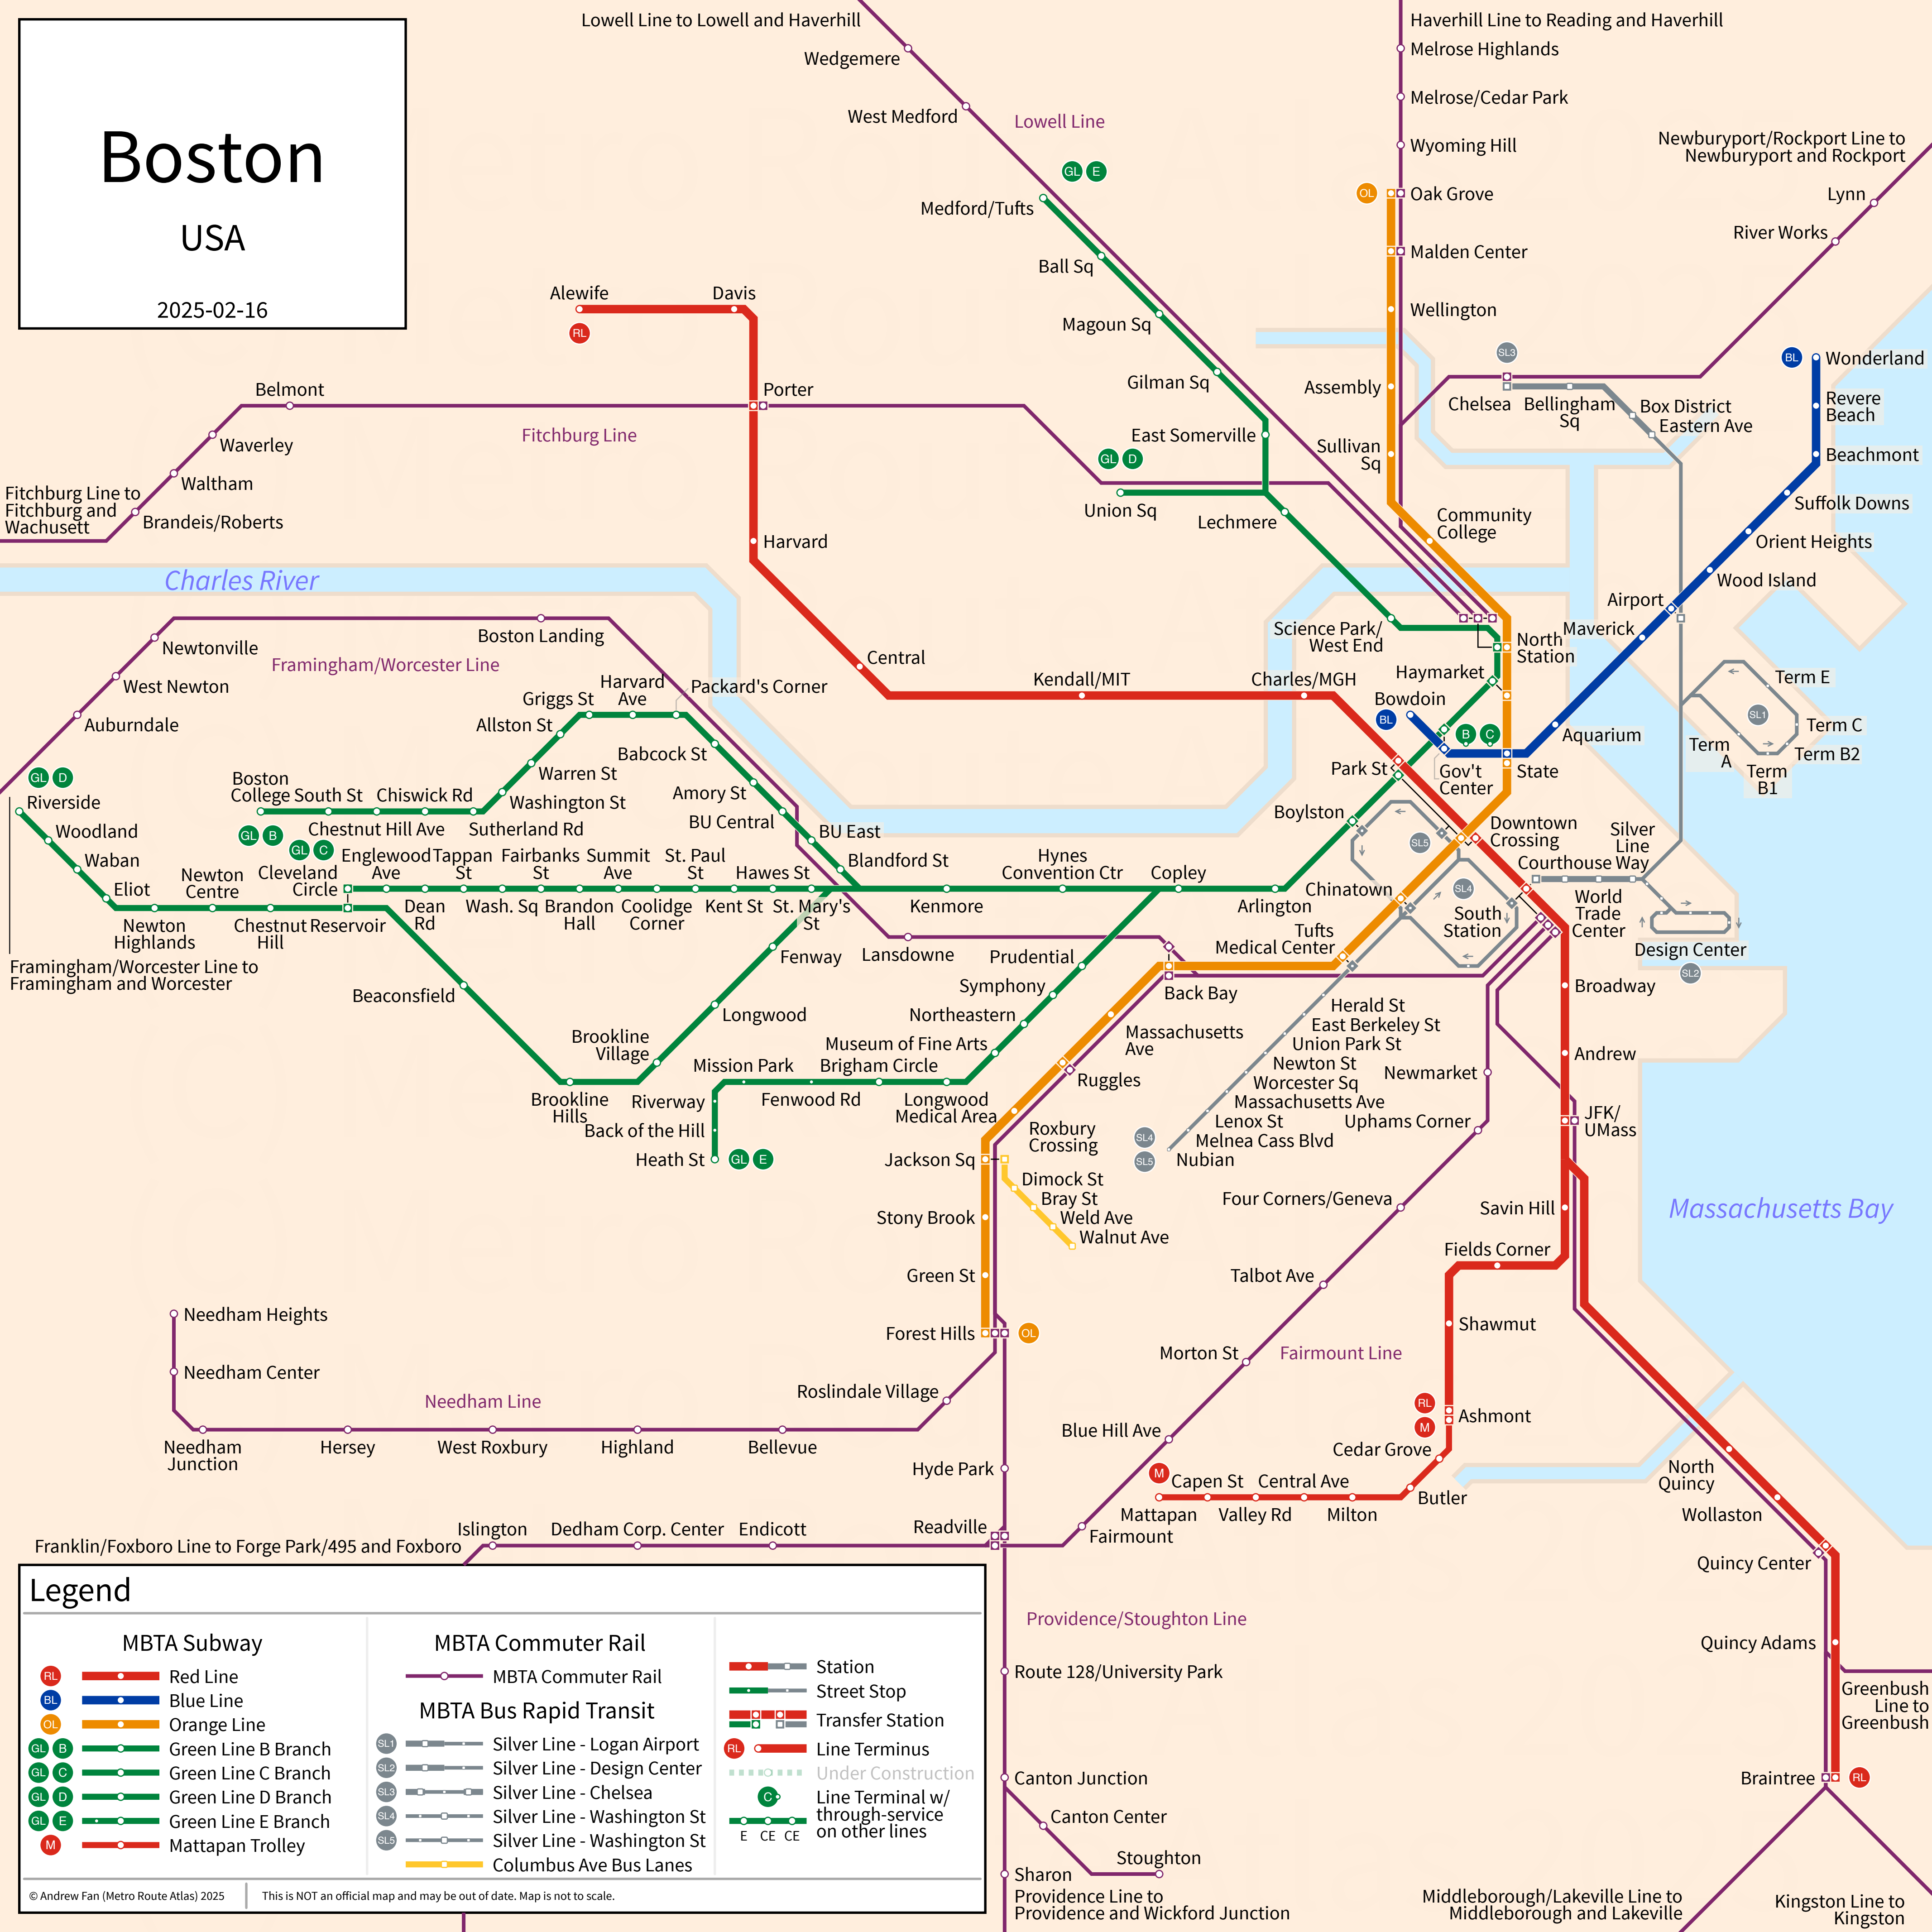

Boston

USA

2025-02-16

Legend

MBTA Subway		MBTA Commuter Rail		MBTA Bus Rapid Transit		Station	
	Red Line		MBTA Commuter Rail		Silver Line - Logan Airport		Station
	Blue Line				Silver Line - Design Center		Street Stop
	Orange Line				Silver Line - Chelsea		Transfer Station
	Green Line B Branch				Silver Line - Washington St		Line Terminus
	Green Line C Branch				Silver Line - Washington St		Under Construction
	Green Line D Branch				Silver Line - Washington St		Line Terminal w/ through-service on other lines
	Green Line E Branch				Columbus Ave Bus Lanes		
	Mattapan Trolley						