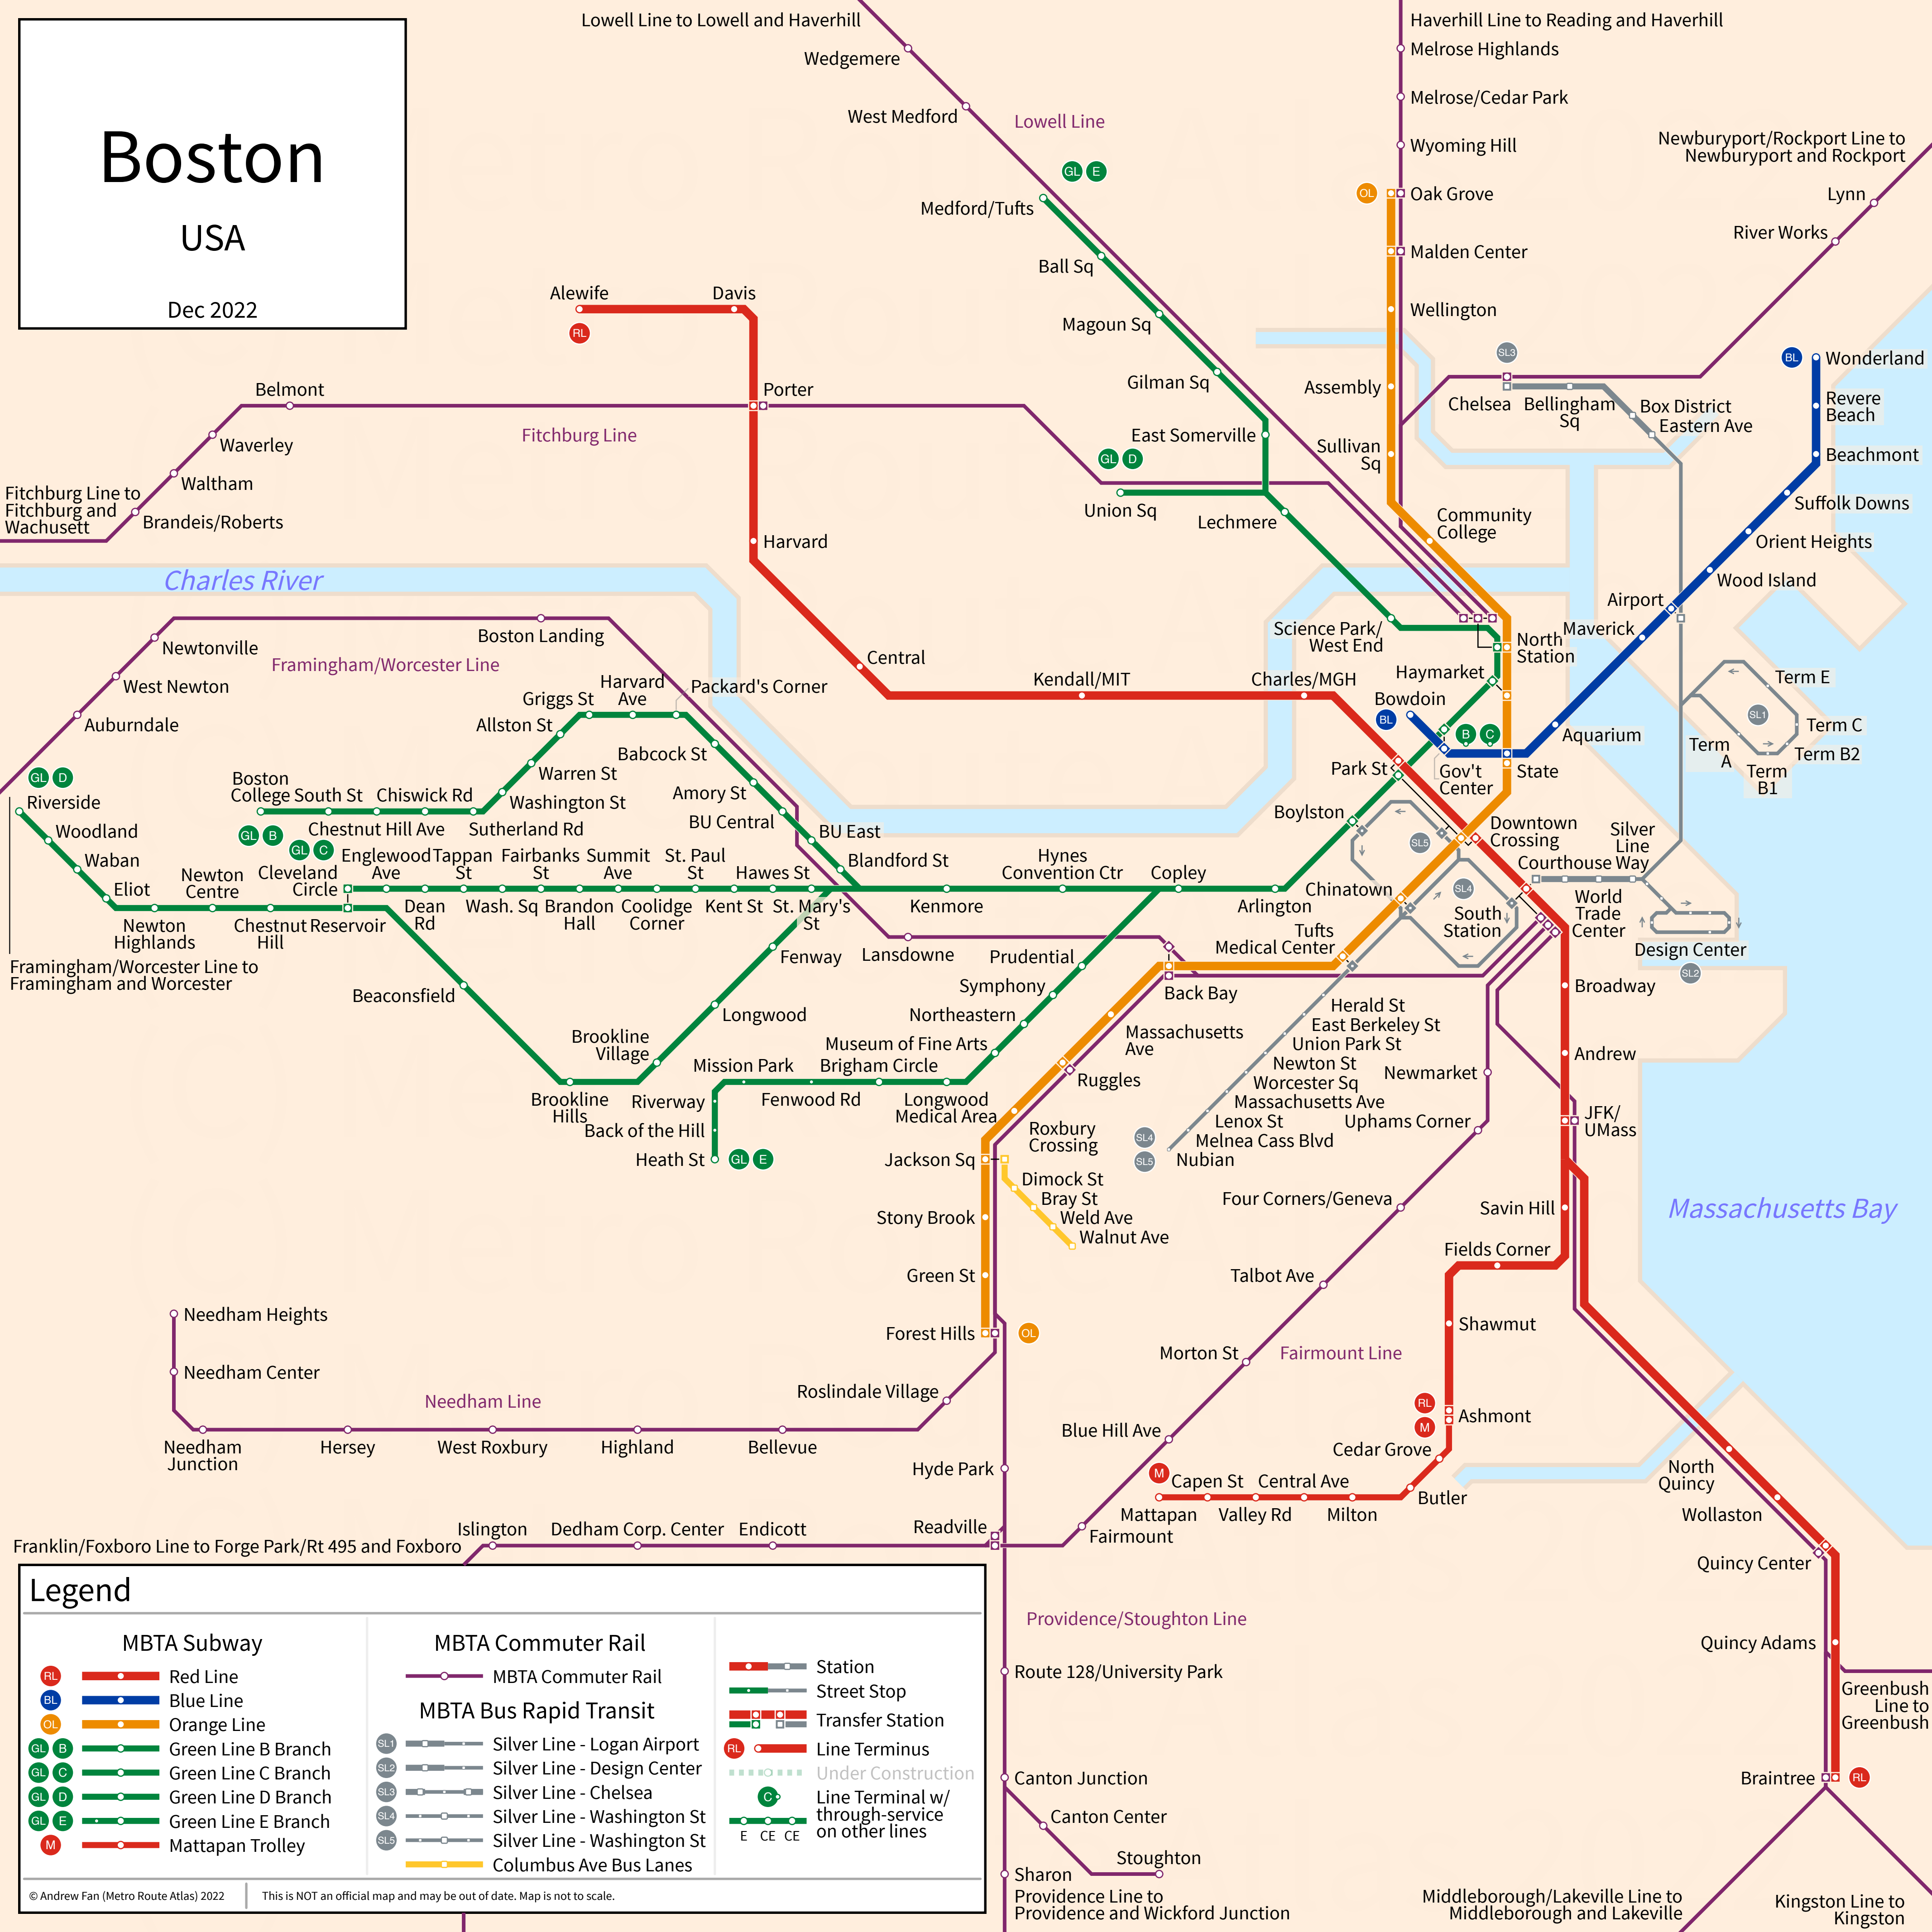

Boston

USA

Dec 2022

Legend

MBTA Subway		MBTA Commuter Rail		MBTA Bus Rapid Transit		Station	
	Red Line		MBTA Commuter Rail		Silver Line - Logan Airport		Station
	Blue Line				Silver Line - Design Center		Street Stop
	Orange Line				Silver Line - Chelsea		Transfer Station
	Green Line B Branch				Silver Line - Washington St		Line Terminus
	Green Line C Branch				Silver Line - Washington St		Under Construction
	Green Line D Branch				Silver Line - Washington St		Line Terminal w/ through-service on other lines
	Green Line E Branch				Columbus Ave Bus Lanes		
	Mattapan Trolley						