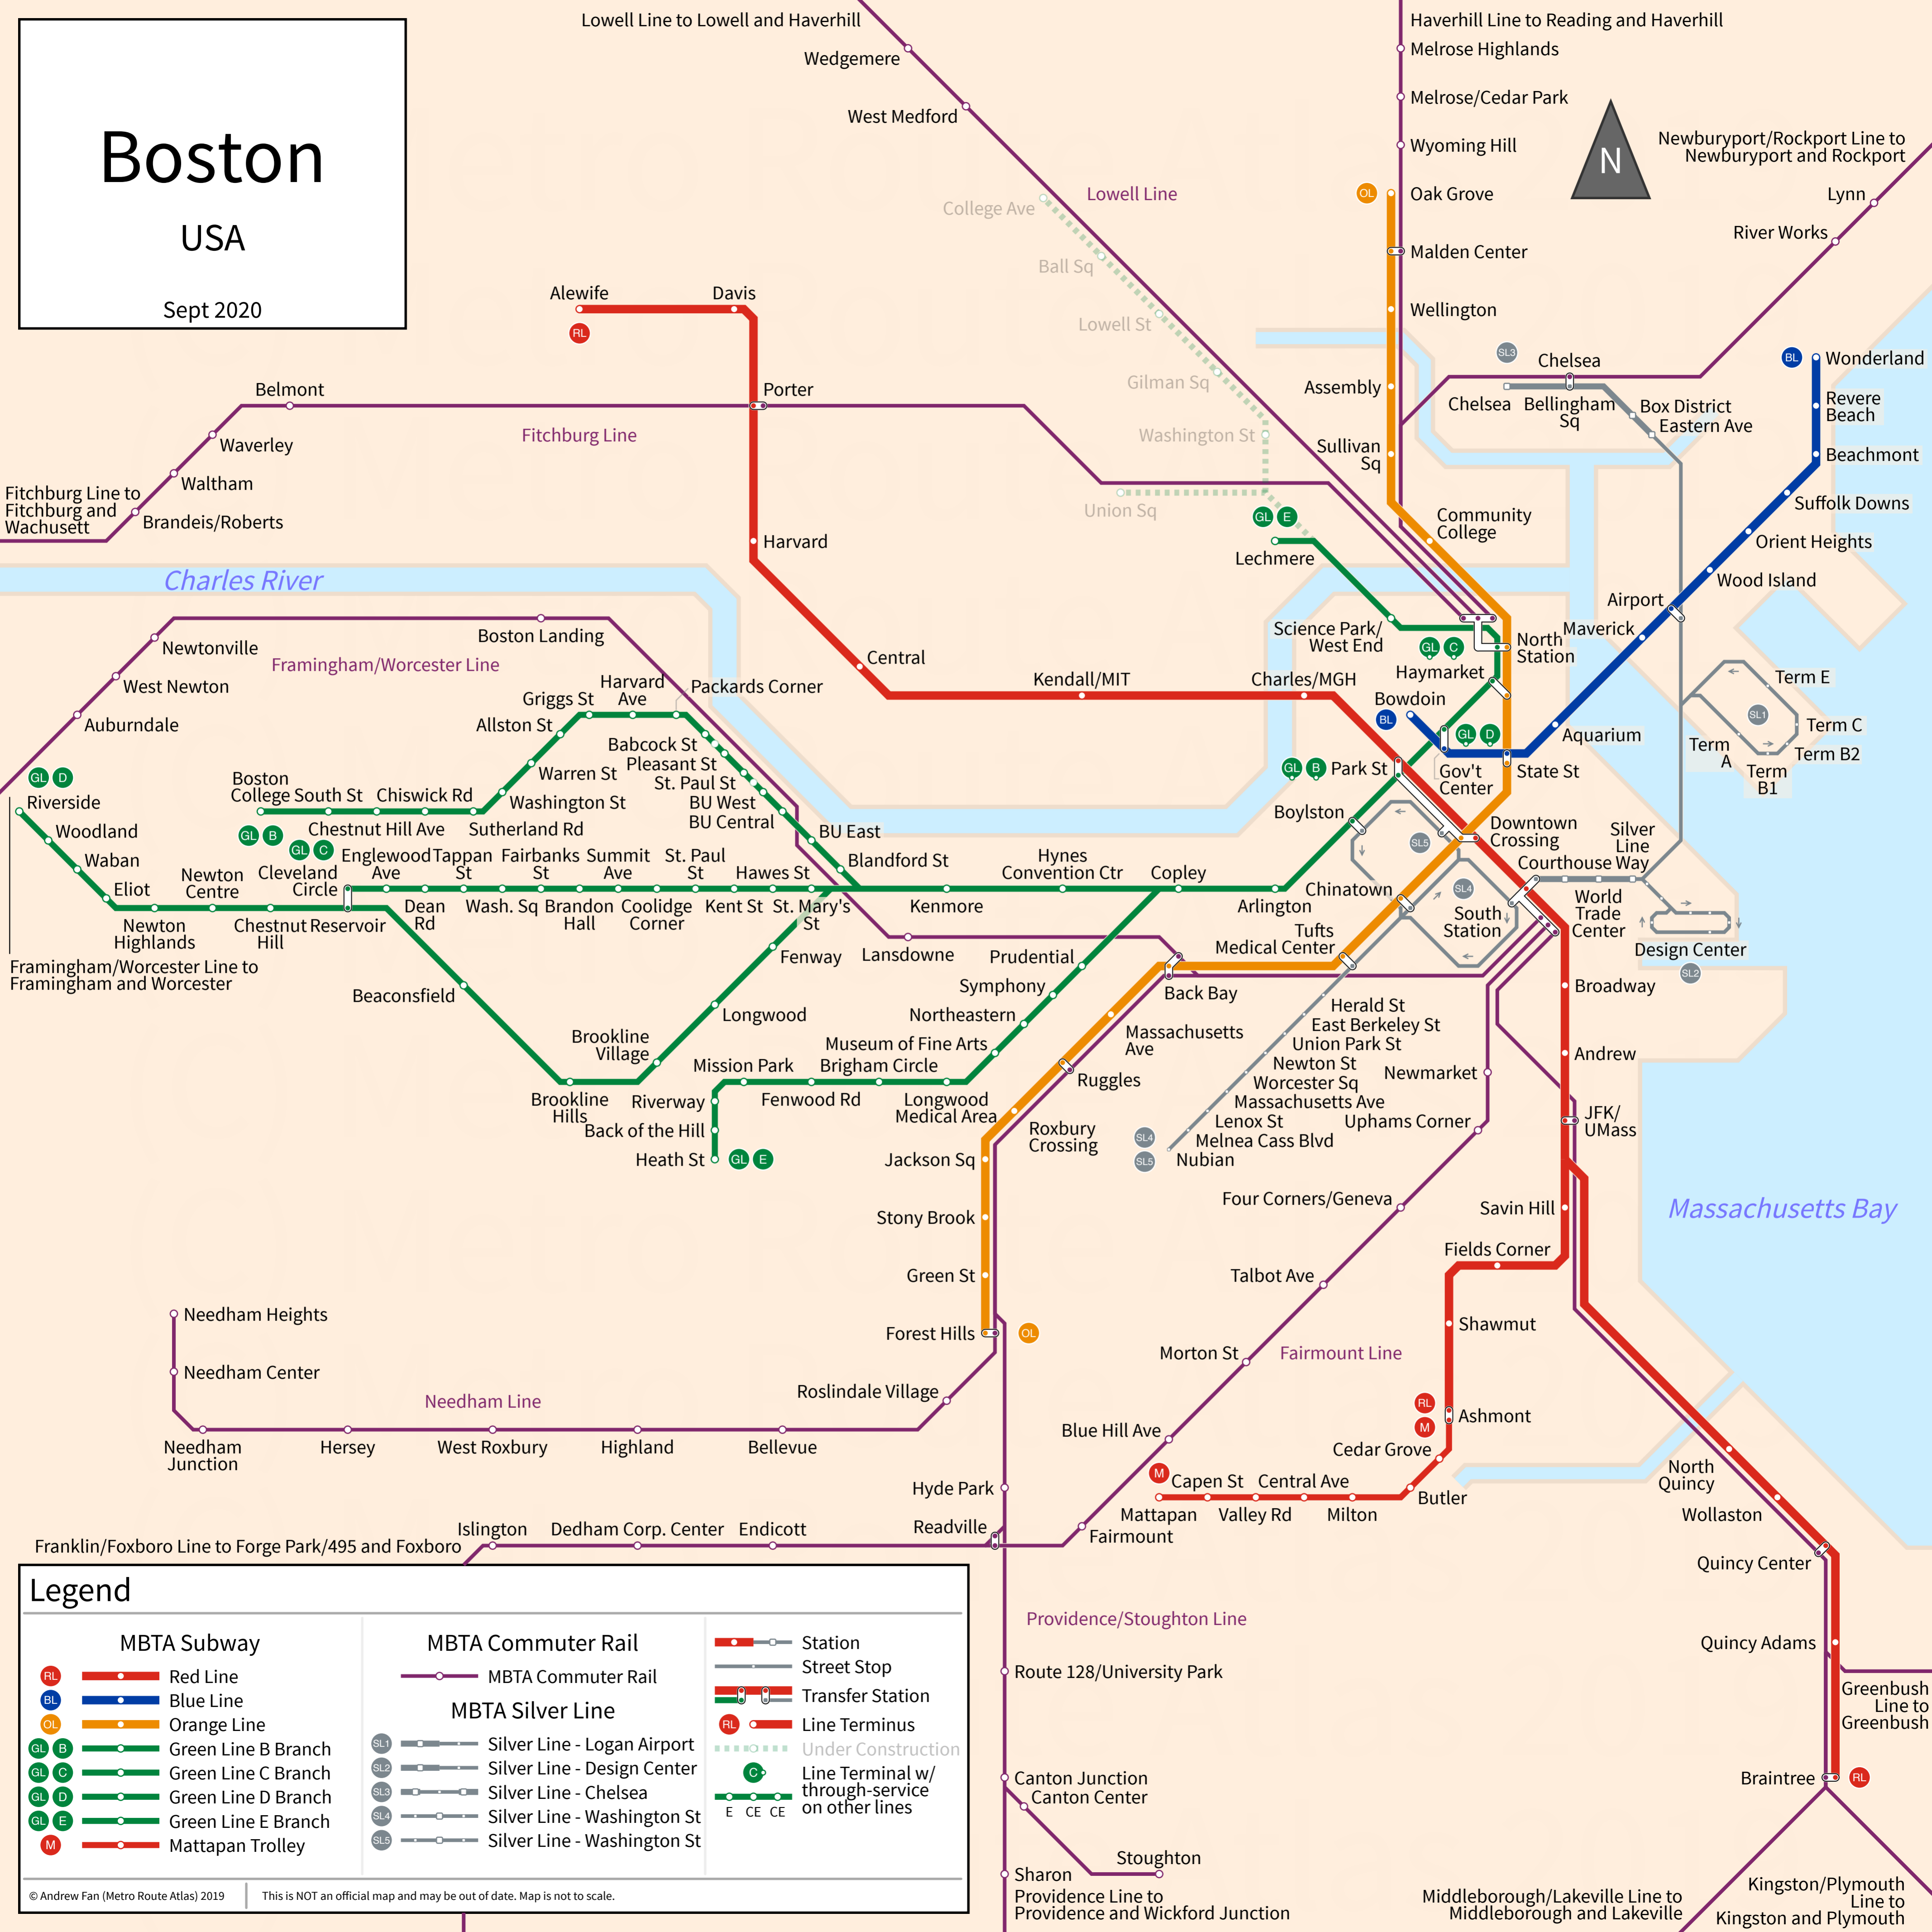

# Boston USA

Sept 2020

### Legend

MBTA Subway		MBTA Commuter Rail		Station	
	Red Line		MBTA Commuter Rail		Station
	Blue Line				Street Stop
	Orange Line				Transfer Station
	Green Line B Branch				Line Terminus
	Green Line C Branch				Under Construction
	Green Line D Branch				Line Terminal w/ through-service on other lines
	Green Line E Branch				
	Mattapan Trolley				
	Silver Line - Logan Airport				
	Silver Line - Design Center				
	Silver Line - Chelsea				
	Silver Line - Washington St				
	Silver Line - Washington St				