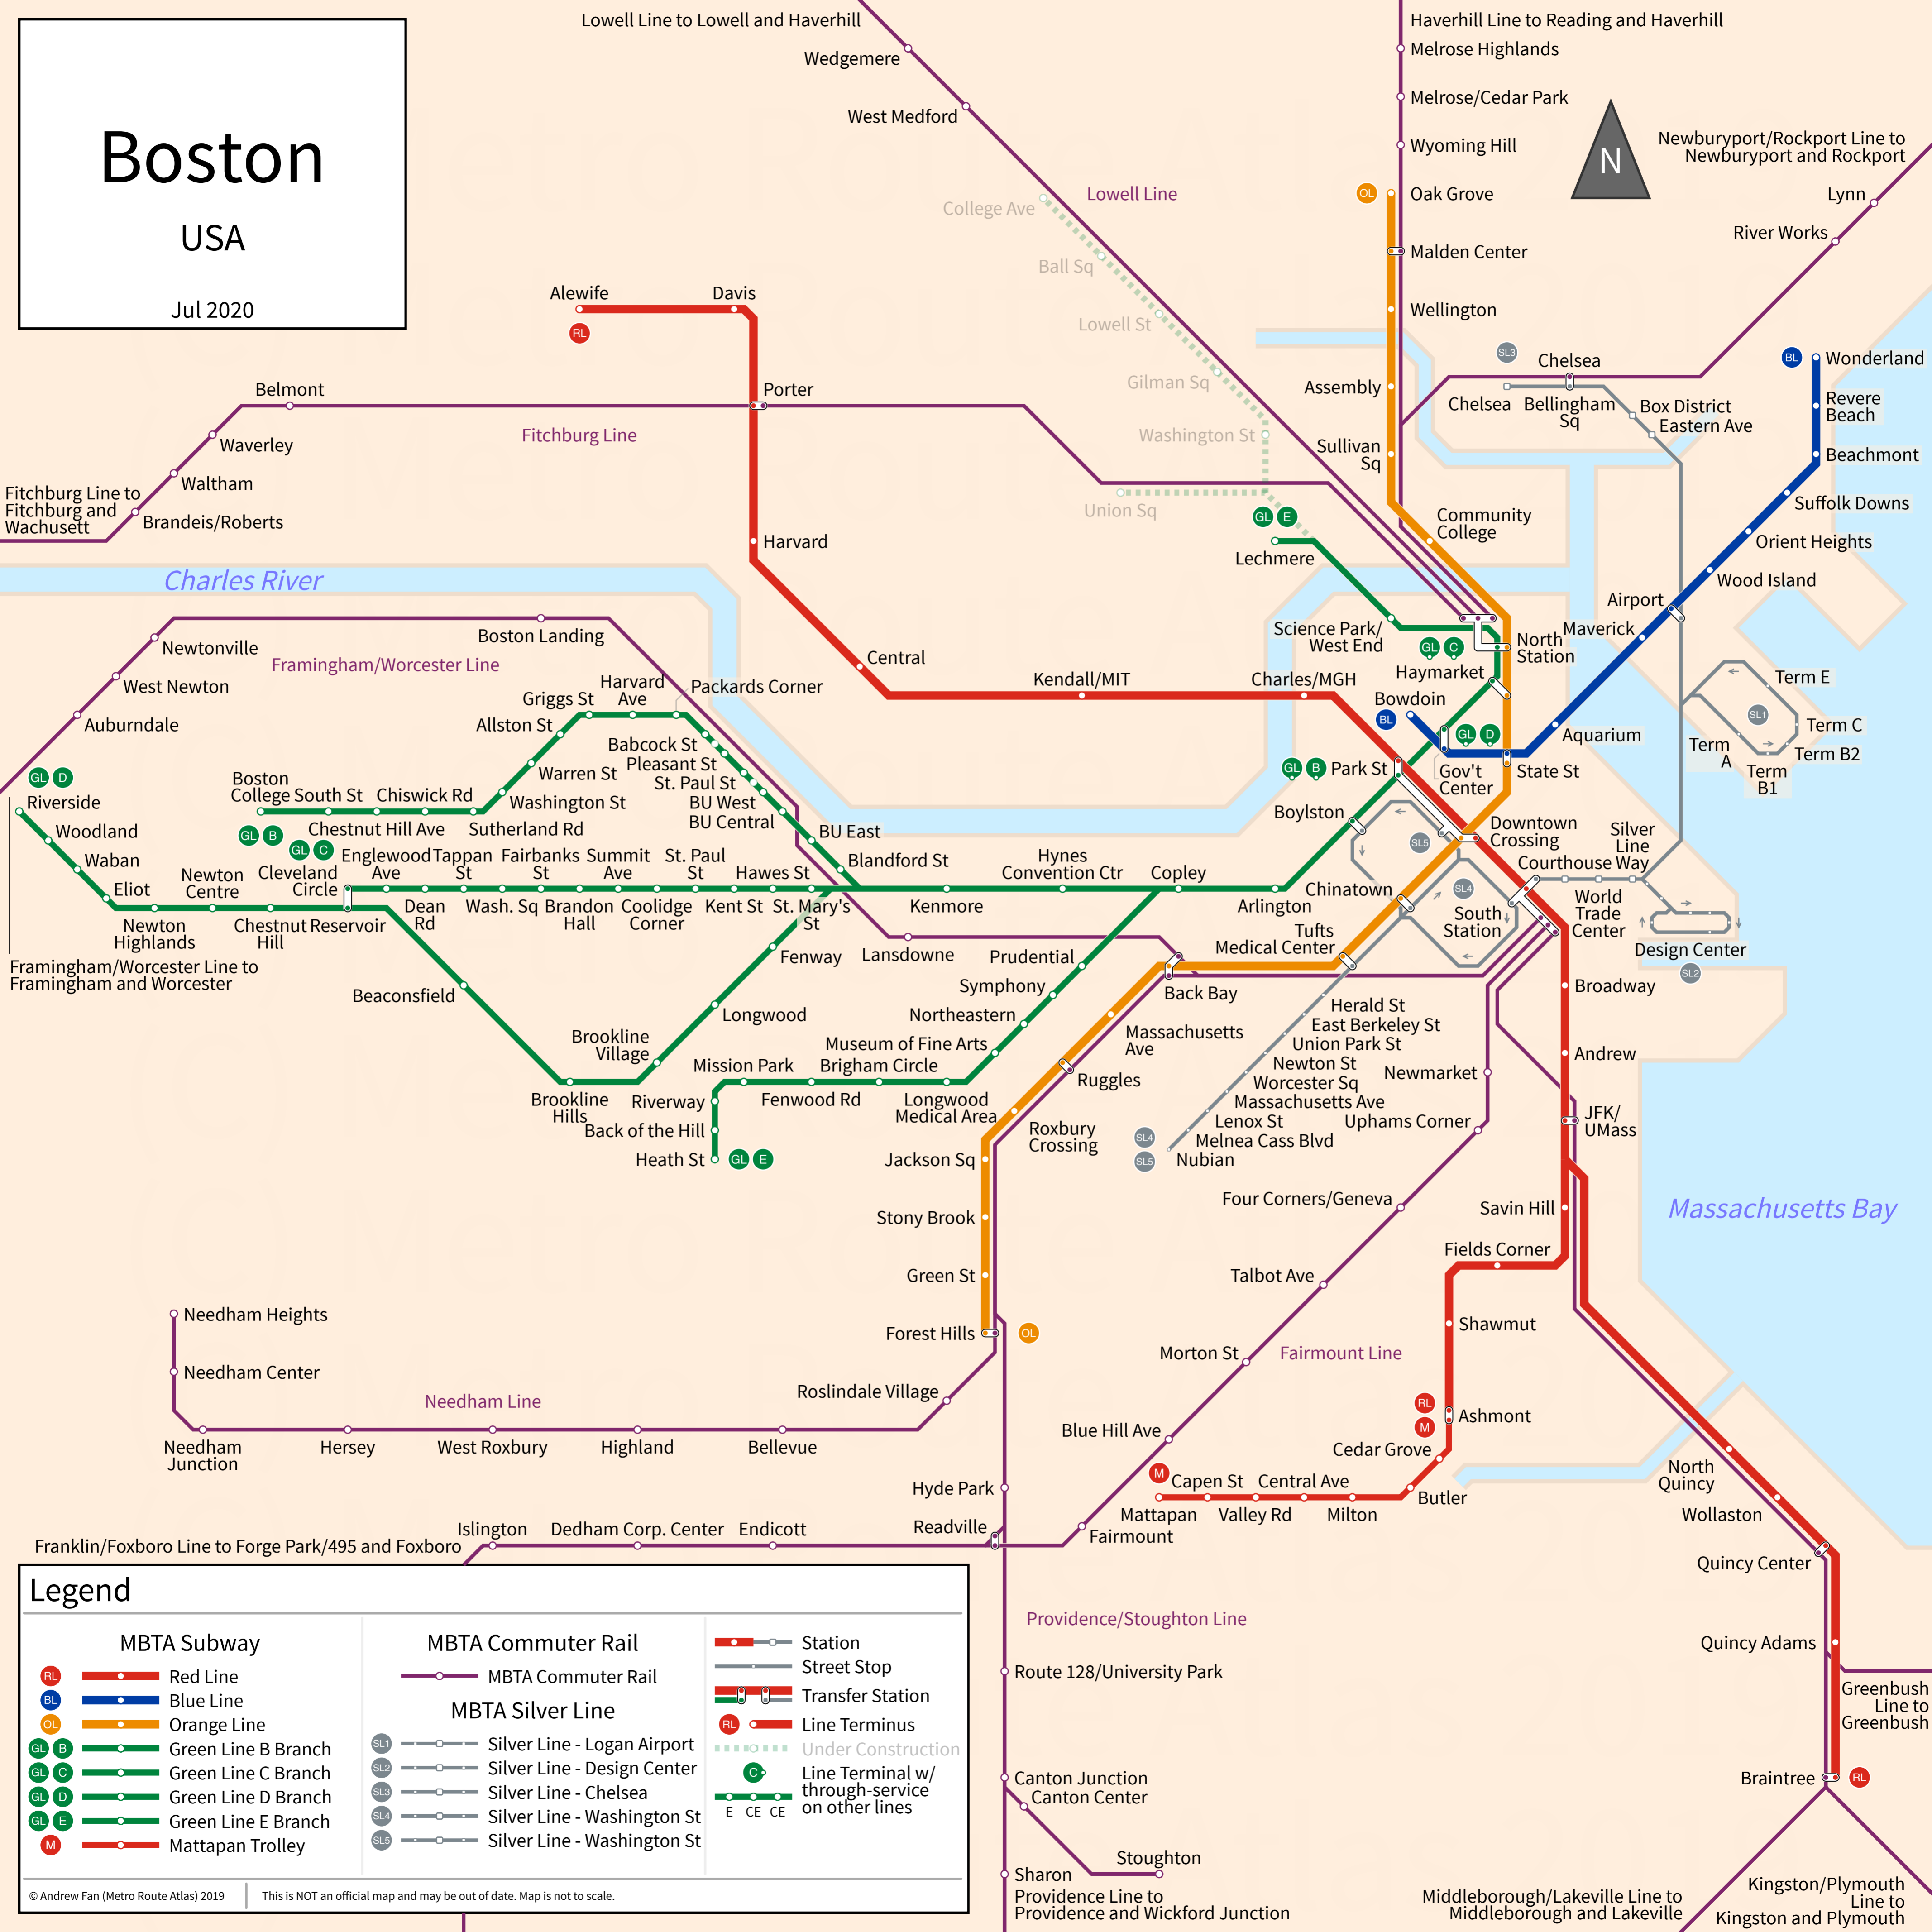

# Boston USA

Jul 2020

### Legend

| MBTA Subway |                             | MBTA Commuter Rail |                    | Station |   |
|-------------|-----------------------------|--------------------|--------------------|---------|---|
|             | Red Line                    |                    | MBTA Commuter Rail |         | Station   |
|             | Blue Line                   |                    |                    |         | Street Stop                                     |
|             | Orange Line                 |                    |                    |         | Transfer Station                                |
|             | Green Line B Branch         |                    |                    |         | Line Terminus                                   |
|             | Green Line C Branch         |                    |                    |         | Under Construction                              |
|             | Green Line D Branch         |                    |                    |         | Line Terminal w/ through-service on other lines |
|             | Green Line E Branch         |                    |                    |         |   |
|             | Mattapan Trolley            |                    |                    |         |   |
|             | Silver Line - Logan Airport |                    |                    |         |   |
|             | Silver Line - Design Center |                    |                    |         |   |
|             | Silver Line - Chelsea       |                    |                    |         |   |
|             | Silver Line - Washington St |                    |                    |         |   |
|             | Silver Line - Washington St |                    |                    |         |   |

© Andrew Fan (Metro Route Atlas) 2019 | This is NOT an official map and may be out of date. Map is not to scale.