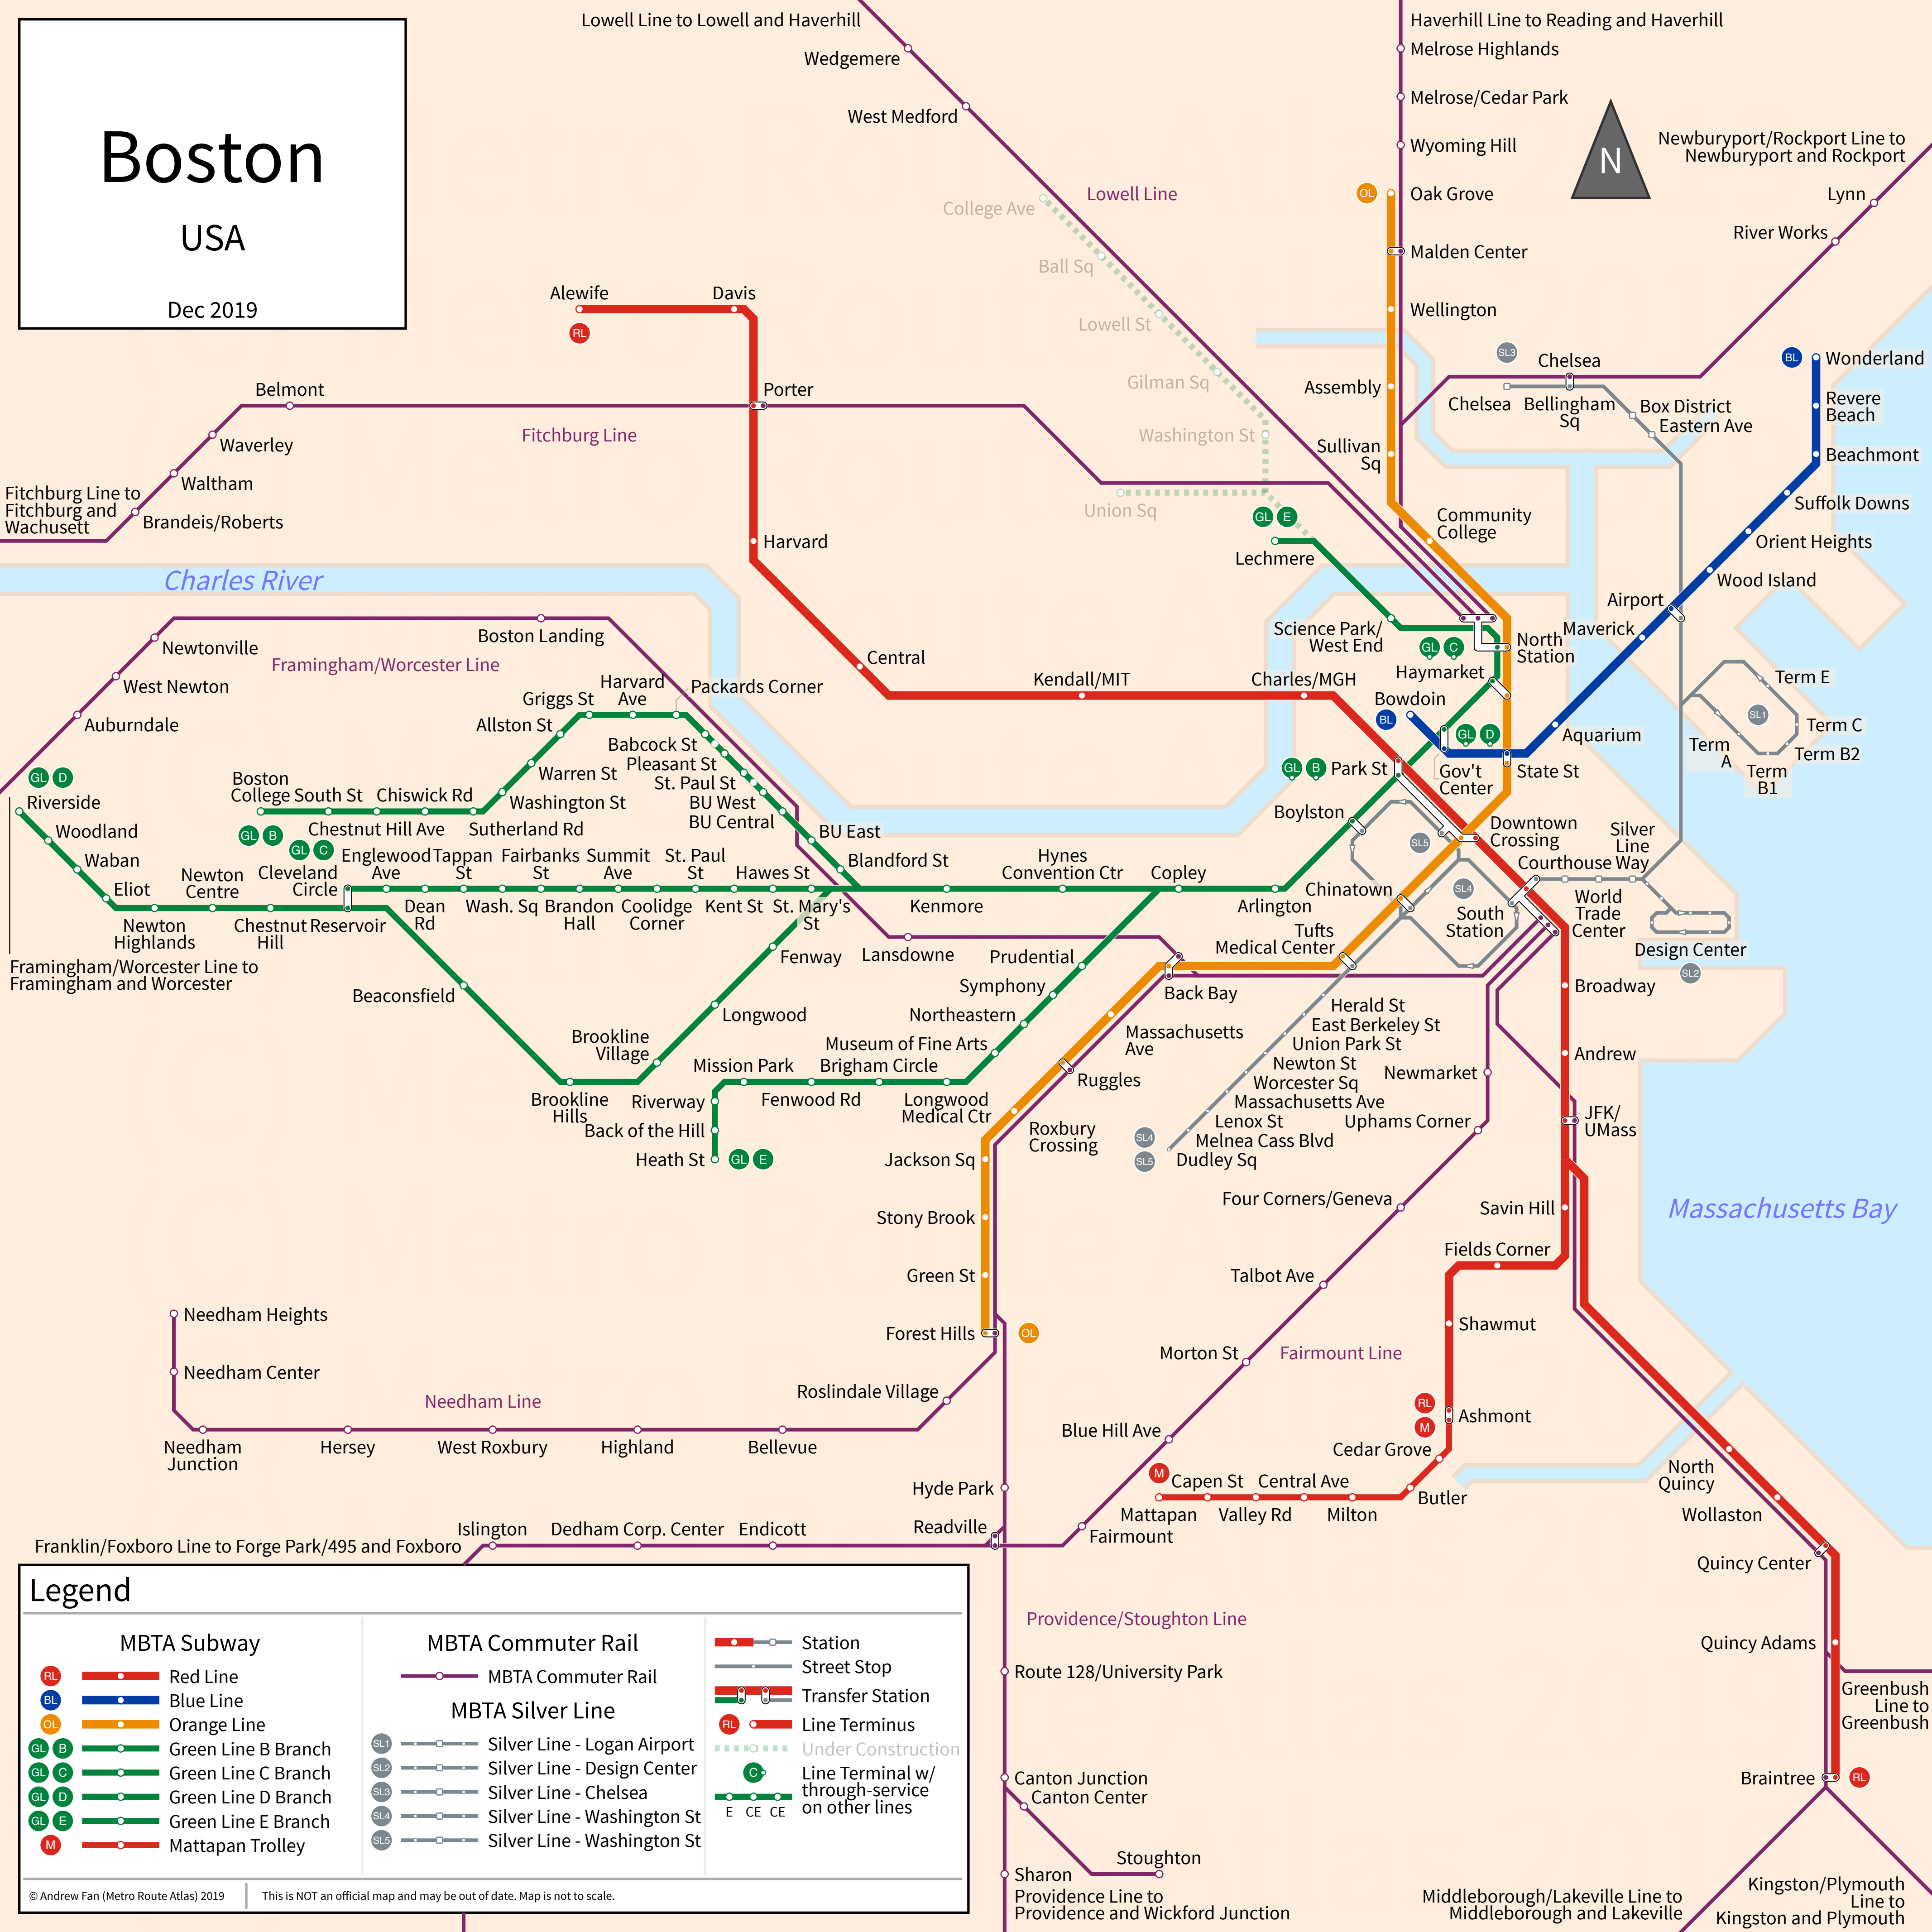

Boston USA

Dec 2019

Legend

MBTA Subway		MBTA Commuter Rail		Station	
	Red Line		MBTA Commuter Rail		Station
	Blue Line				Street Stop
	Orange Line				Transfer Station
	Green Line B Branch				Line Terminus
	Green Line C Branch				Under Construction
	Green Line D Branch				Line Terminal w/ through-service on other lines
	Green Line E Branch				E CE CE
	Mattapan Trolley				
MBTA Silver Line					
	Silver Line - Logan Airport				
	Silver Line - Design Center				
	Silver Line - Chelsea				
	Silver Line - Washington St				
	Silver Line - Washington St				