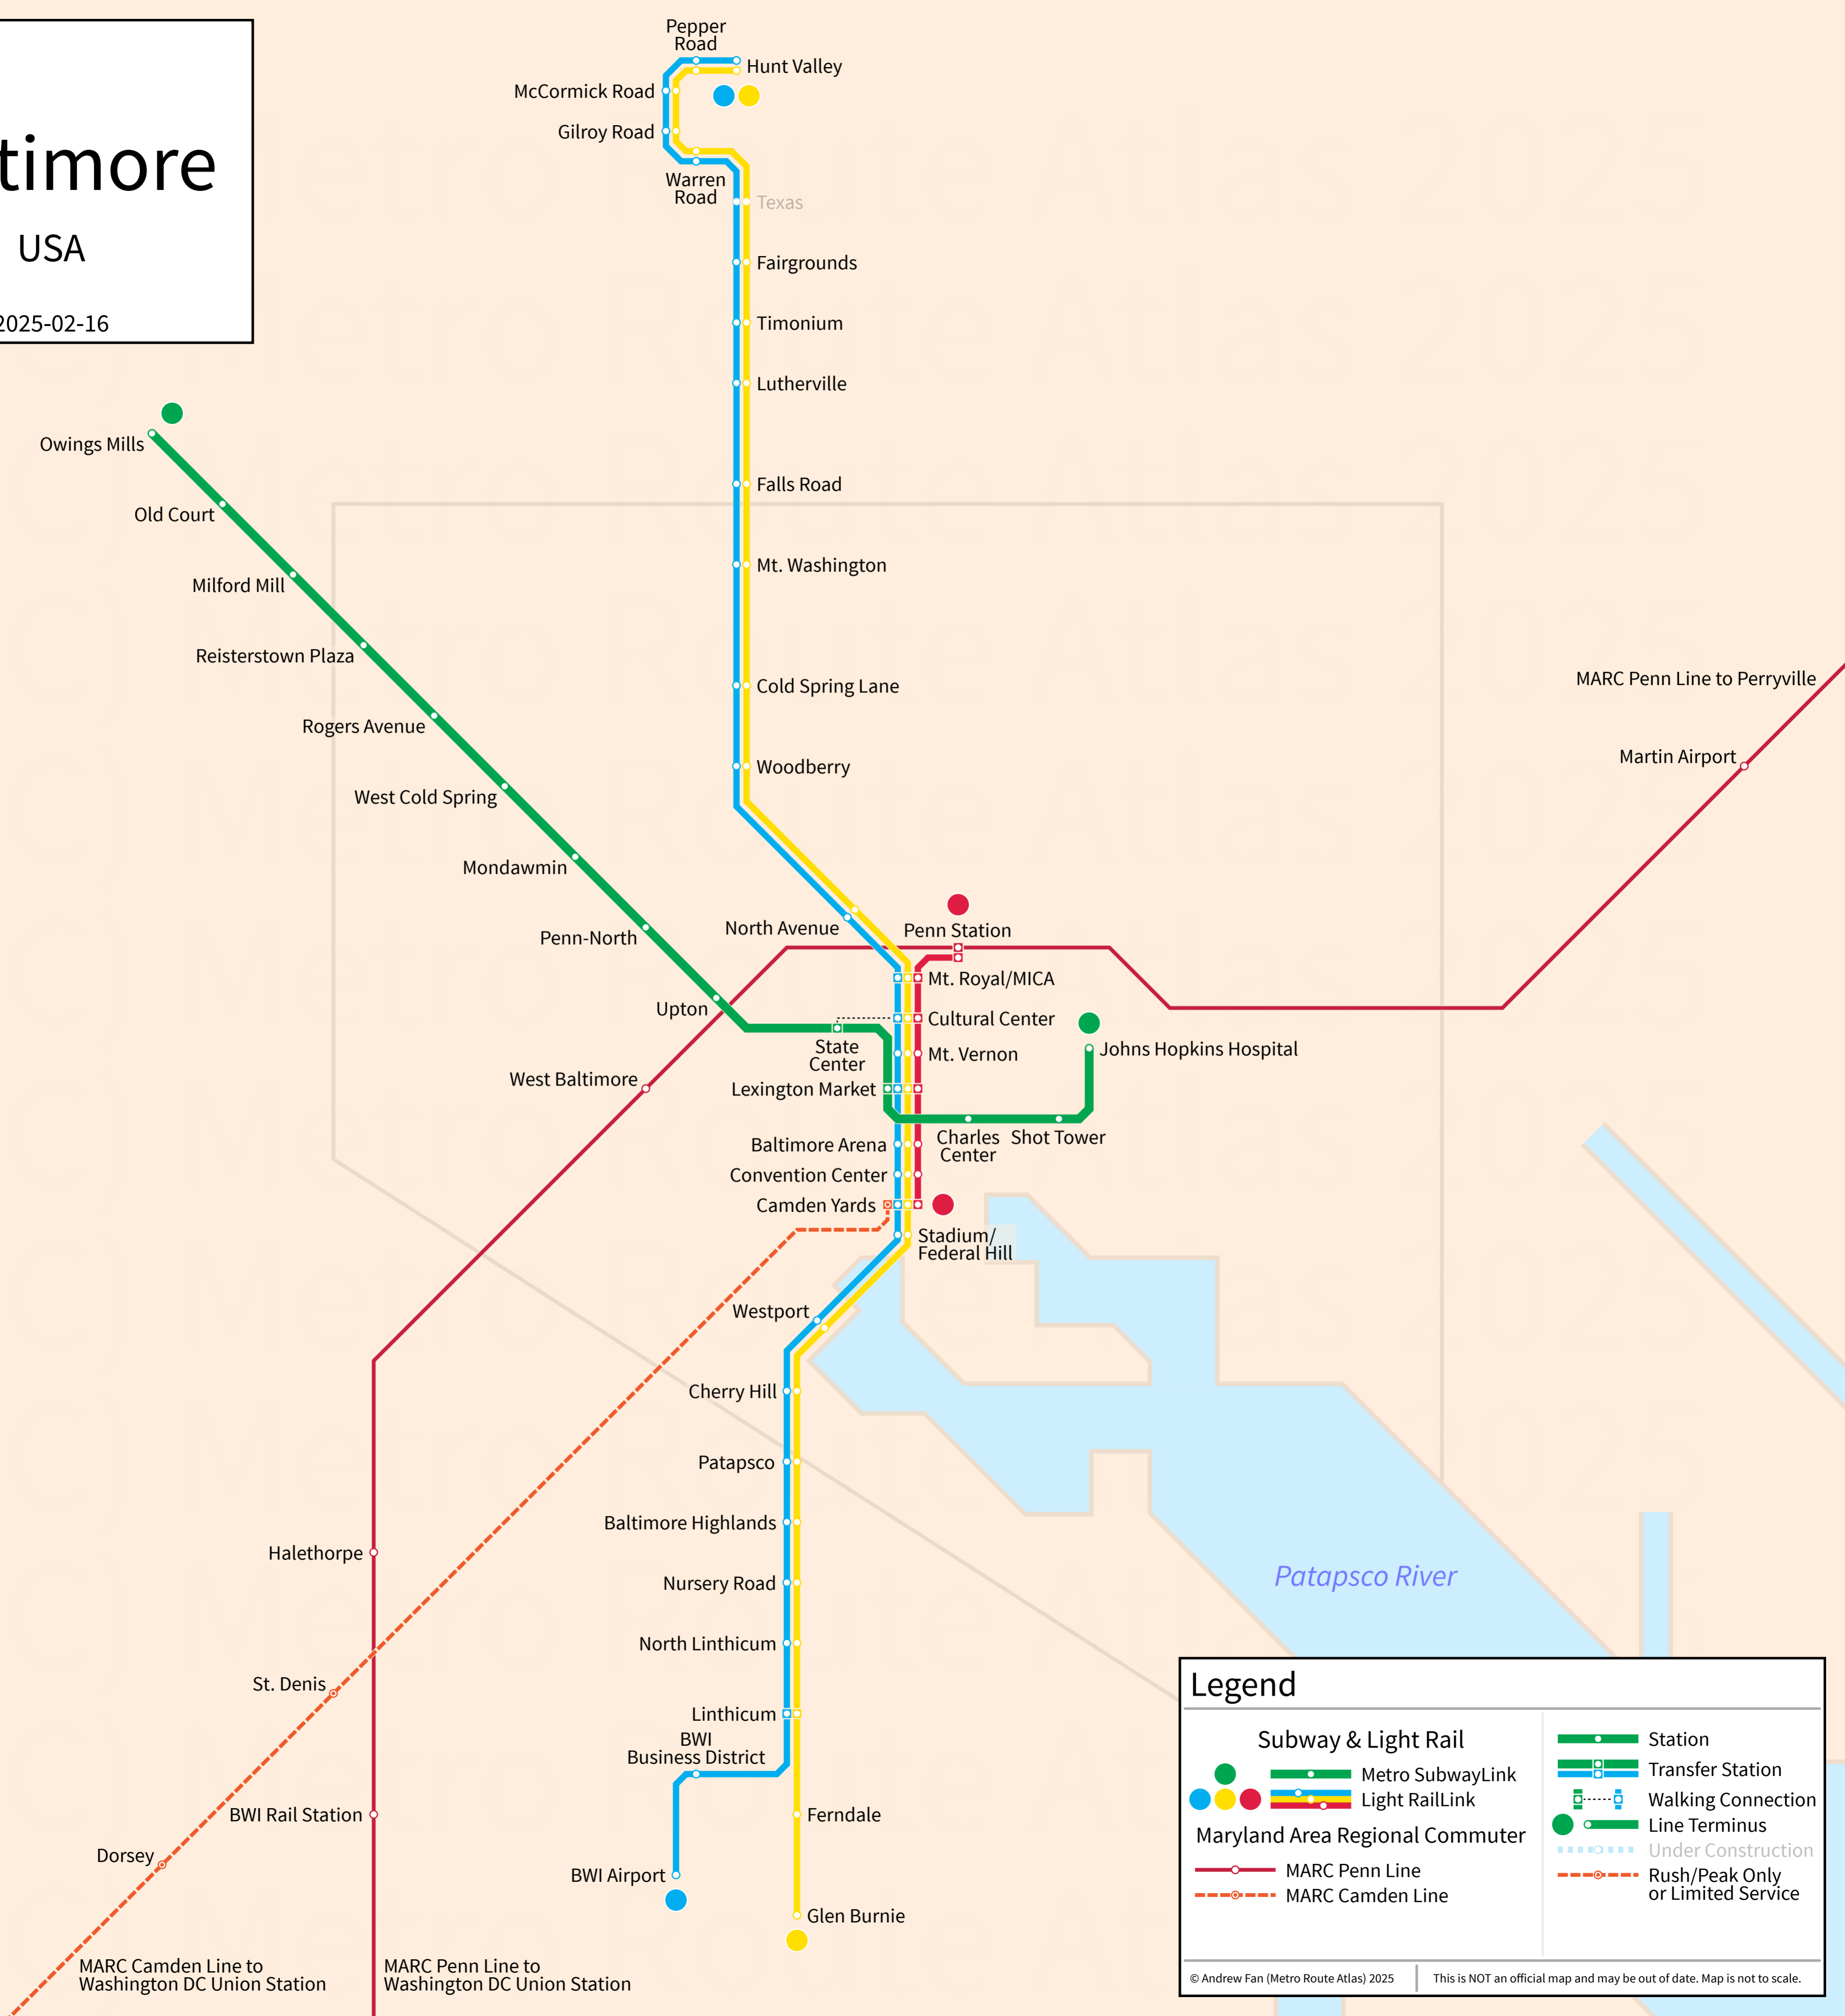

Baltimore

USA

2025-02-16

Legend

Metro SubwayLink	Station
Light RailLink	Transfer Station
Maryland Area Regional Commuter	Walking Connection
MARC Penn Line	Line Terminus
MARC Camden Line	Under Construction
	Rush/Peak Only or Limited Service

© Andrew Fan (Metro Route Atlas) 2025 | This is NOT an official map and may be out of date. Map is not to scale.